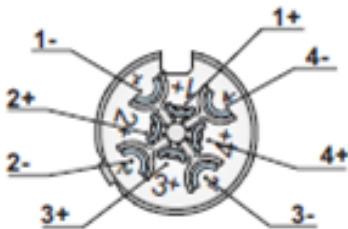

Speakon Cable 8x4mm² – 30M

Contents:

Weight: 15 kg / 33 lb

Wiring:

2x Neutrik NLT8FX Black

Length : 30 meters / 98.4 ft