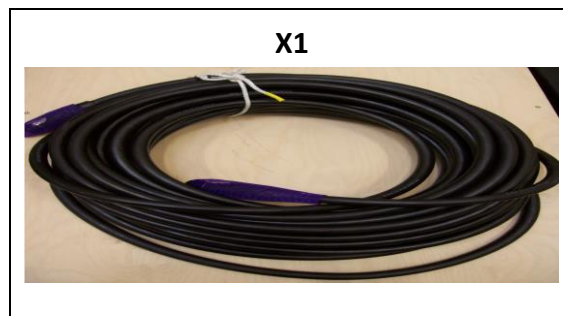

Speakon Cable 8x4mm² – 30M

Contents:

Weight: 15 kg / 33 lb

Wiring:

2x Neutrik NLT8FX Black

Length : 30 meters / 98.4 ft