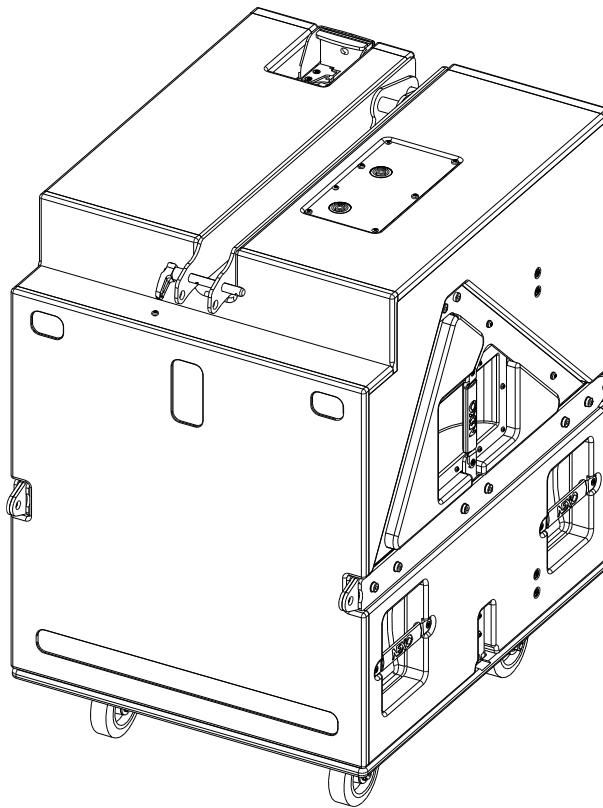

Wheelboard S118

Contents:

Weight: 10 kg / 22 lb

Dimensions:

Use:

Pull the 2 latches at the same time and put WB02 in place with the help of the 2 spigots on cabinet.
Pull the 2 latches at the same time and pull WB02 towards to remove it.