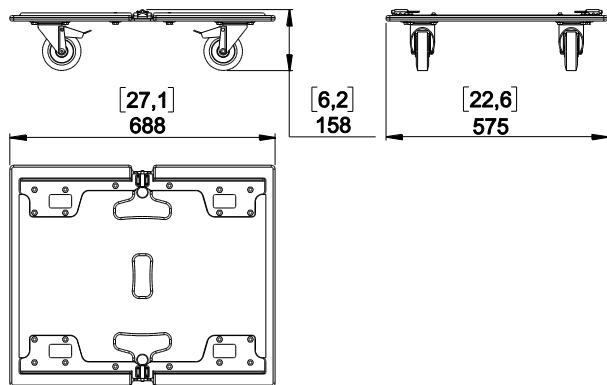

Wheelboard S118

Contents:

Weight: 10 kg / 22 lb

Dimensions:

Use:

Pull the 2 latches at the same time and put WB02 in place with the help of the 2 spigots on cabinet.
Pull the 2 latches at the same time and pull WB02 towards to remove it.