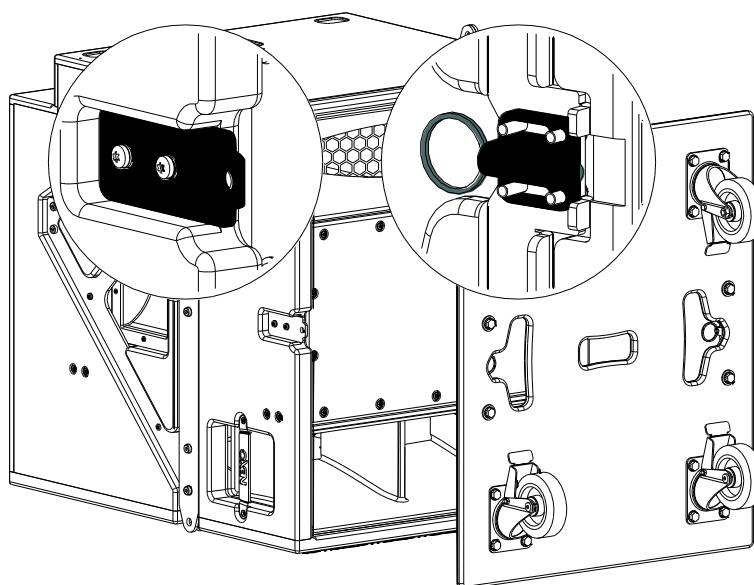

Wheelboard S118

Contents:

Weight: 10 kg / 22 lb

Dimensions:

Use:

Pull the 2 latches at the same time and put WB02 in place with the help of the 2 spigots on cabinet.
Pull the 2 latches at the same time and pull WB02 towards to remove it.