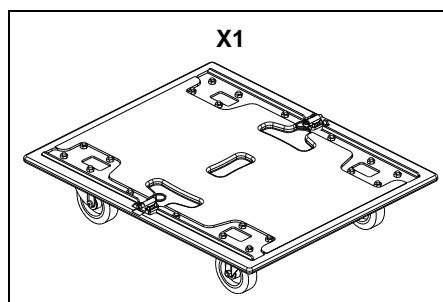

Wheelboard S118

Contents:

Weight: 10 kg / 22 lb

Dimensions:

Use:

Pull the 2 latches at the same time and put WB02 in place with the help of the 2 spigots on cabinet.
Pull the 2 latches at the same time and pull WB02 towards to remove it.