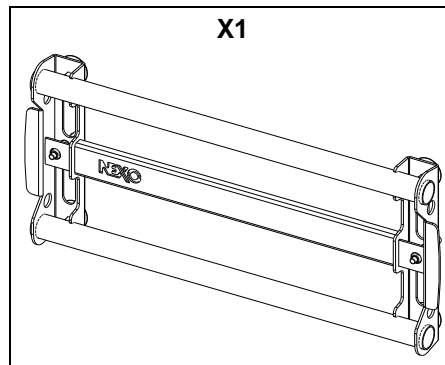

Front Handle B112 / M46

Contents:

Weight: 3 kg / 6.6 lb

Dimensions:

Use

- Push on both quick release pins to unlock and pull FHANDLE.
- Position FHANDLE in both holes of the cabinet, push to lock (push on both quick release pins at the same time).