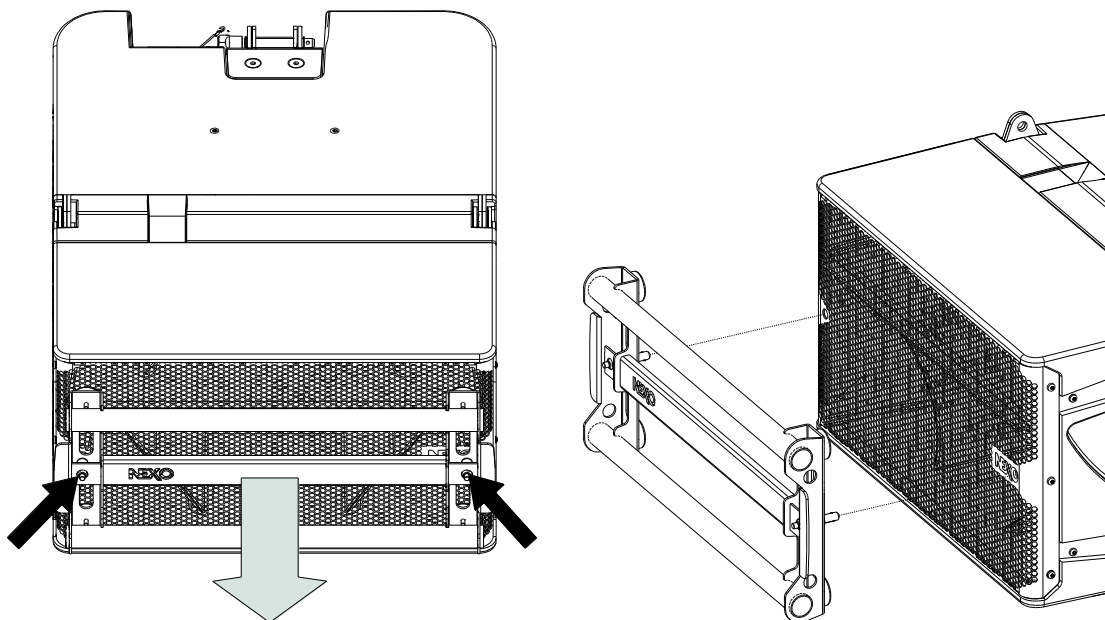

Front Handle B112 / M46

Contents:

Weight: 3 kg / 6.6 lb

Dimensions:

Use

- Push on both quick release pins to unlock and pull FHANDLE.
- Position FHANDLE in both holes of the cabinet, push to lock (push on both quick release pins at the same time).