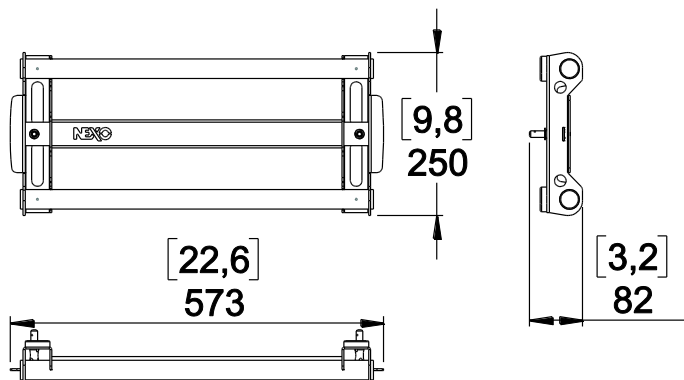

Front Handle B112 / M46

Contents:

Weight: 3 kg / 6.6 lb

Dimensions:

Use

- Push on both quick release pins to unlock and pull FHANDLE.
- Position FHANDLE in both holes of the cabinet, push to lock (push on both quick release pins at the same time).