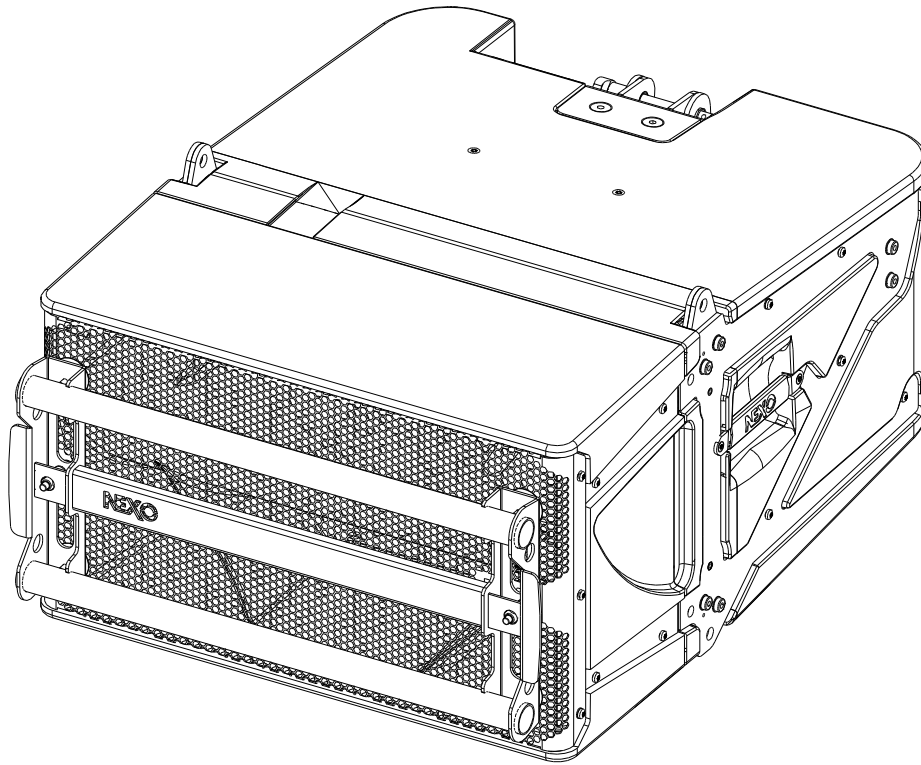

Front Handle B112 / M46

Contents:

Weight: 3 kg / 6.6 lb

Dimensions:

Use

- Push on both quick release pins to unlock and pull FHANDLE.
- Position FHANDLE in both holes of the cabinet, push to lock (push on both quick release pins at the same time).