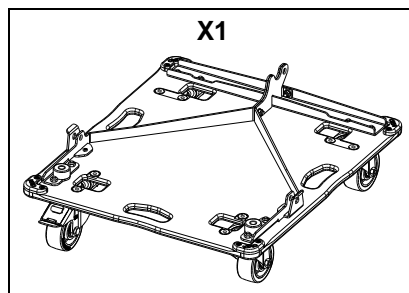

## Dolly 3x M28

### Contents:

Weight: 11 kg / 24 lb

nexo-sa.com

ZA du Pre de la Dame Jeanne  
60128 PLAILLY - France

- Read this document before using.
- Keep this document.
- Observe all warnings and cautions.

## Dimensions: