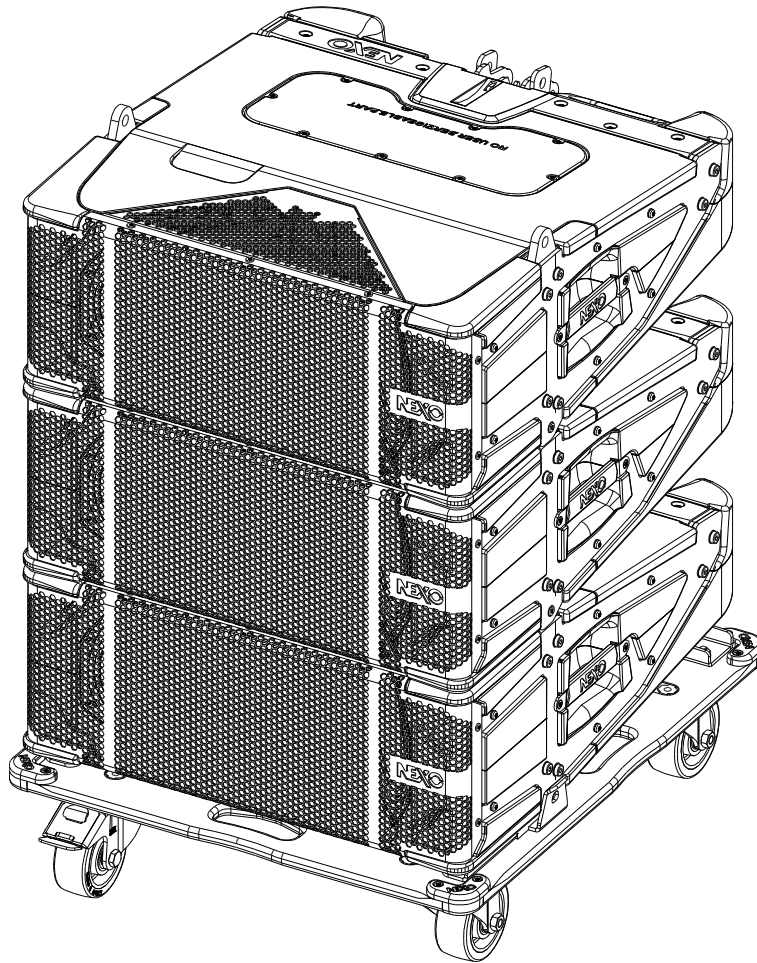

## Dolly 3x M28

## Dimensions:

## Use

Lock the Compas before.

Use the back and side guides to position the cabinets .

Lock cabinet on the dolly with RedLock.

Pull upwards the red latch and at the same time, pull the RedLock back to Unlock