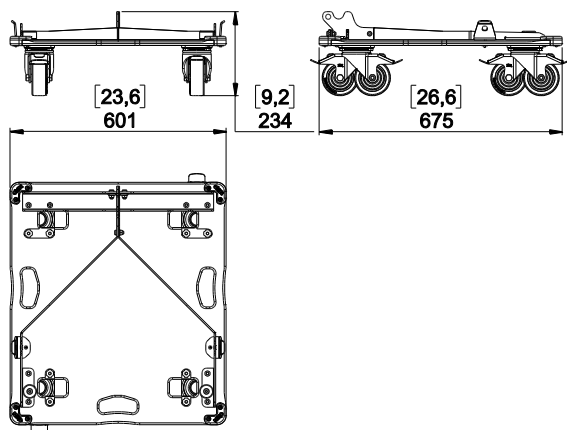

### Contents:

Weight: 11 kg / 24 lb

nexo-sa.com

ZA du Pre de la Dame Jeanne  
60128 PLAILLY - France

- Read this document before using.
- Keep this document.
- Observe all warnings and cautions.

## Dimensions: