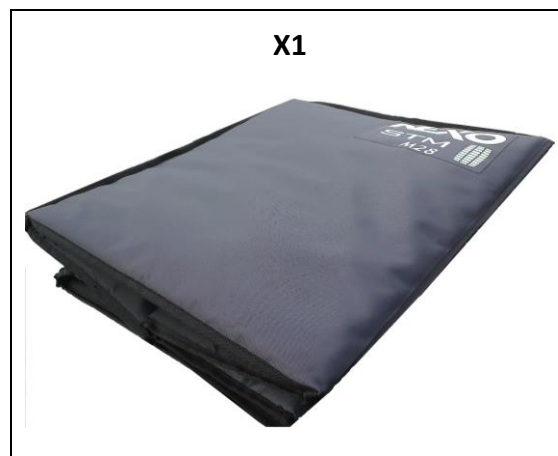

Cover 3x M28 on Dolly28

Contents:

Weight: 2.3 kg / 5 lb