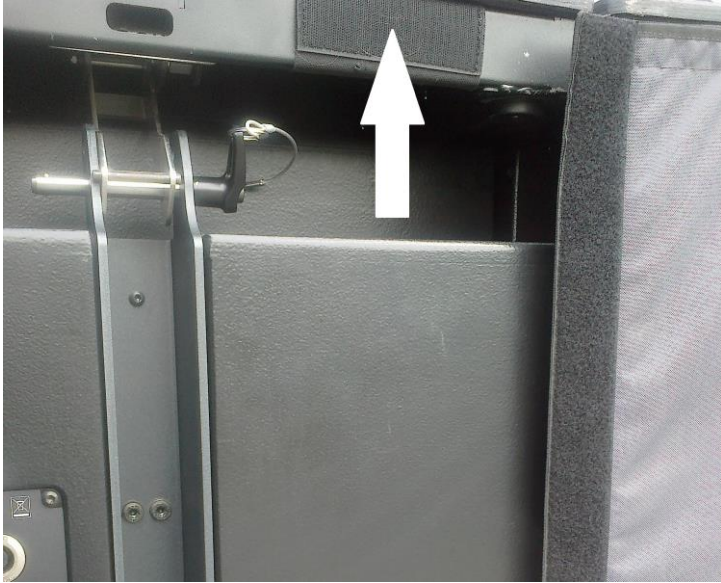

Cover Single Dolly 2x S118

Contents:

Weight: 4.3 kg / 9.5 lb

Used with STT-DROOF

- The cover is kept by 8 scratches on the DROOF.

- The cover is folded to tidy up flat.

- You can change easily the front protection, and also use wood, metal,...