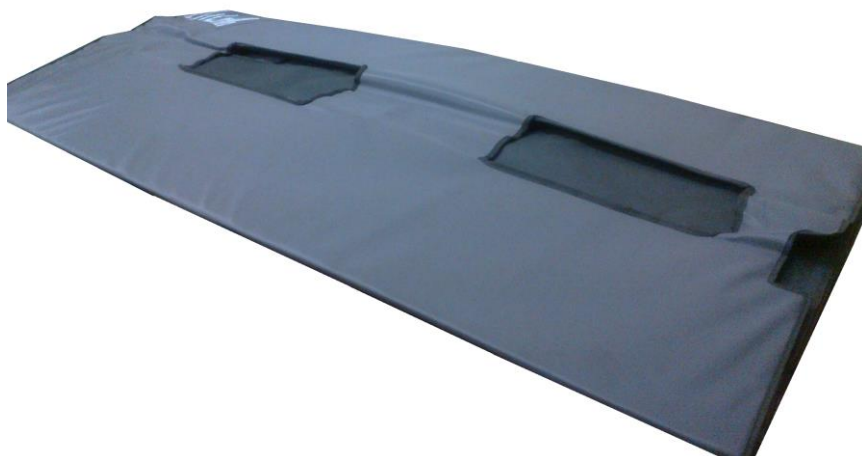

### Cover Double Dolly 4 height

(2x S118 or 4x B112-M46 or 1x S118 + 2x B112-M46 per Dolly)

#### Contents:

Weight: 7 kg / 15.4 lb

## Used with STT-DROOF

- The cover is kept by 12 scratches on the roofs.

- The cover is folded to tidy up flat.

- You can change the front protection easily, and also use wood, metal,...