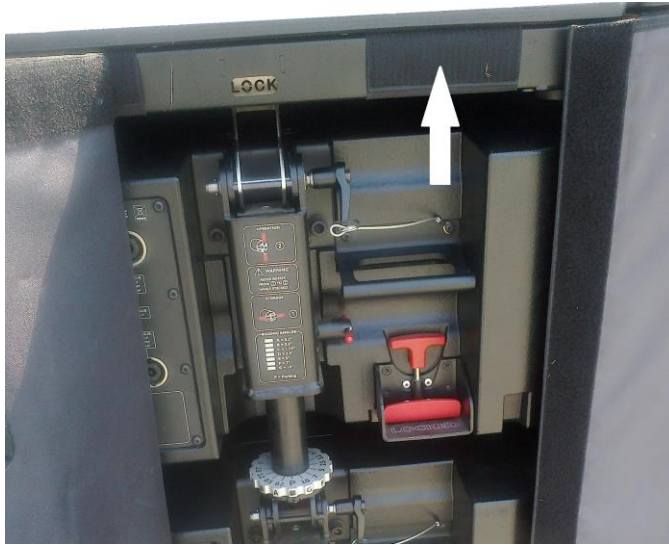

Cover Double Dolly 3 height

(3x B112-M46 or 1x S118+1x B112-M46 per Dolly)

Contents:

Weight: 5 kg / 11 lb

Used with 2x STT-DROOF

- The cover is kept by 12 scratches on the roofs.

- The cover is folded to tidy up flat.