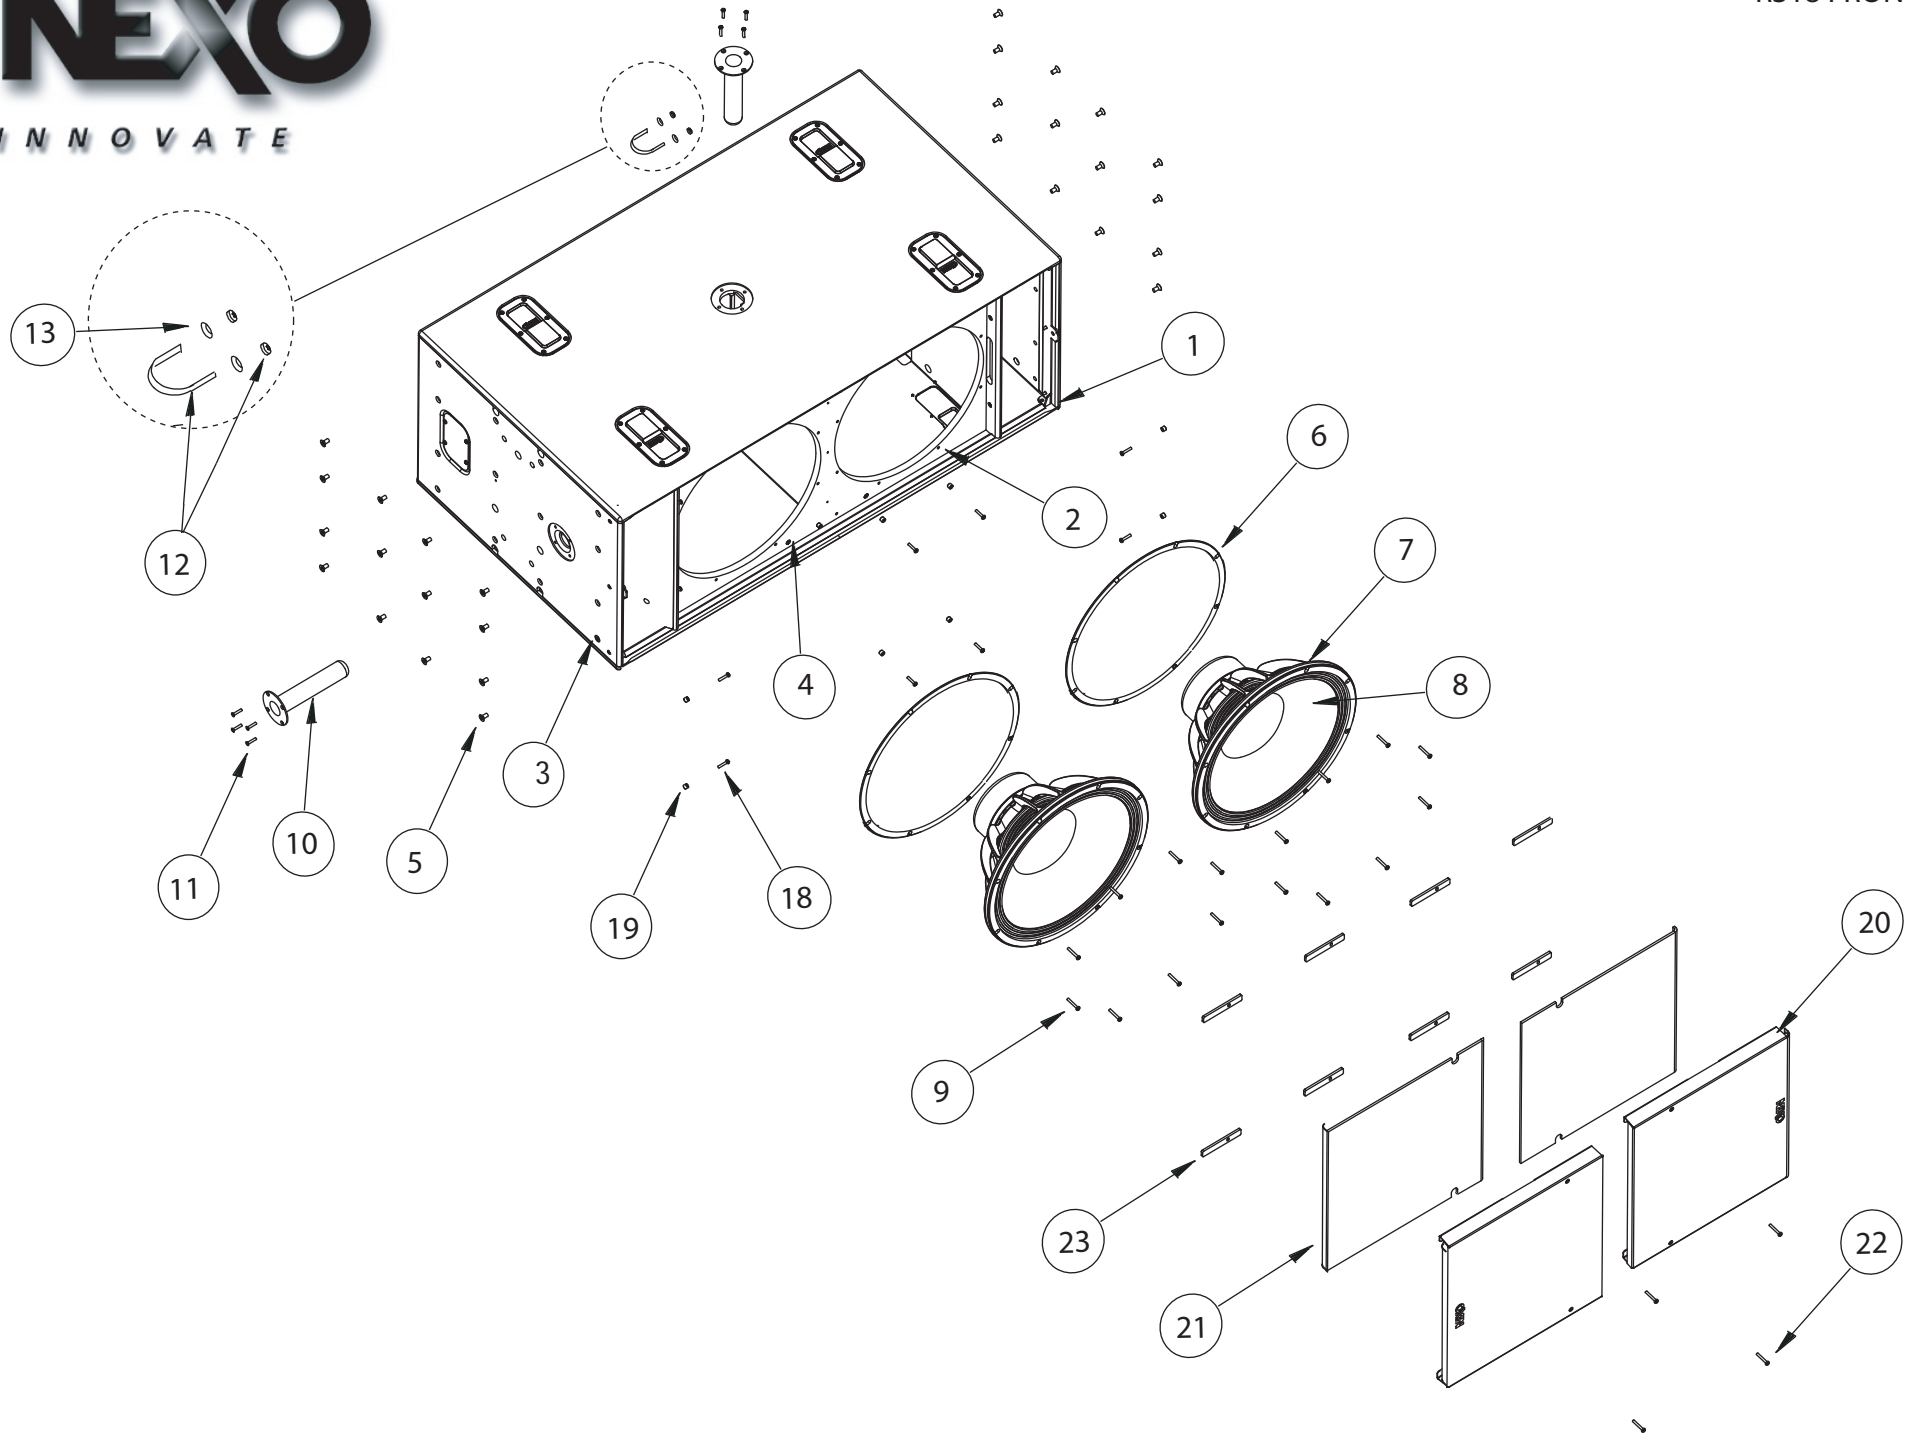

NEXO

I N N O V A T E

RS 18

SPARE PARTS

NEXO-SA
AFTER SALE DEPARTMENT
PARC DU PRE DE LA DAME JEANNE
60128 PLAILLY

FRANCE

Email : gilbert.laporte@nexo.fr

MARK	QUANTITY	ASSEMBLY	SUB ASSEMBLY	PART REFERENCE	DESIGNATION
1	1	\$EBRS18C		05EBRS18C	RS18 EMPTY CABINET CARPETED + ACCESSORIES
1	1	\$EBRS18P		05EBRS18P	RS18 EMPTY CABINET PAINTED + ACCESSORIES
2	44			05VUNIM5	UNIMERCO T-NUT M5
3	28			05VUNIM8	UNIMERCO T-NUT M8
4	4			05INSECRM5X13	WOOD INSERT M5x13
5	28			05VXTCFX816N	BLACK TORX FLAT HEAD SCREW 8X16 (x10)
6	2			05JPTZ46	GASKET FOR 18"
7	2			05HP18SW-8	HP BASS 18" 8 OHMS
8	2			05HP18SW-8R/K	HP18SW-8 RECONE KIT
9	16			05VXTCBX535N	BLACK TORX BUTTON HEAD SCREW 5X35 (x10)
10	2			05AMDOUILH200	POLE MOUNTING PLATE LENGTH 200mm
11	8			05VXTCFX525N	BLACK TORX FLAT HEAD SCREW 5X25 (x10)
12	1			05ETRD42	CALIPER WITH 2 NUTS
13	2			05VRA618N	BLACK WASHER 6x18
14	8			05PATINMF	SKID MF
15	48			05VXTCC416N	BLACK WOOD SCREW FLAT HEAD 4x16 (x10)
16	2			05AMPLAQS18	RS18 OWNER PLATE
17	2			05JNEOCNX2SP4	CNX2P470 GASKET
18	24			05VXTCBX525N	BLACK TORX BUTTON HEAD SCREW 5X25 (x10)
19	8			05ENTNYL5.2-10-10	BLACK NYLON SPACER 5.3 X 10 X 10
20	2		\$AMGRS18	05AMGRS18	RS18 COMPLETE GRILL
21	2			05MBULPERS18	RS18 GRILL FOAM
22	4			05VXTCBX535N	BLACK TORX BUTTON HEAD SCREW 5X35 (x10)
23	8			05PATIN-AMG	GASKET FOR GRILL
24	2		\$RS.18C	05RS.18C	RS18 COMPLETE CONNECTION PLATE
25	2			05JNEOCNX2SP4	CNX2P470 GASKET
26	2			05CICNXRS18	RS18 PASSIVE PCB COMPLETE
27	4			05CNXNL4MDV	SPEAKON NL4MDV
28	8			05VNYLST2.5	NUTS WITH POLYAMID INSERT M2.5
ONLY FOR RS18 TOURING (PAINTED AND CARPETED) HANDLES KIT					
A	4			05AMAPPOI	RIGGING SPACER
B	12			05VXTCFX816N	BLACK TORX FLAT HEAD SCREW 8X16 (x10)
C	2			05POIRS18	HANDLE RS18
D	4			05POIRS18BUM	BUMPER HANDLE RS18
E	16			05VRA8N	BLACK WASHER M8 (X10)
F	16			05VXTCHC870N	BLACK SOCKET HEAD CAP SCREWS 8X70

ONLY FOR RS18 CARPETED VERSION					
15	48			05VXTCC420N	BLACK WOOD SCREW 4x20 (x10)