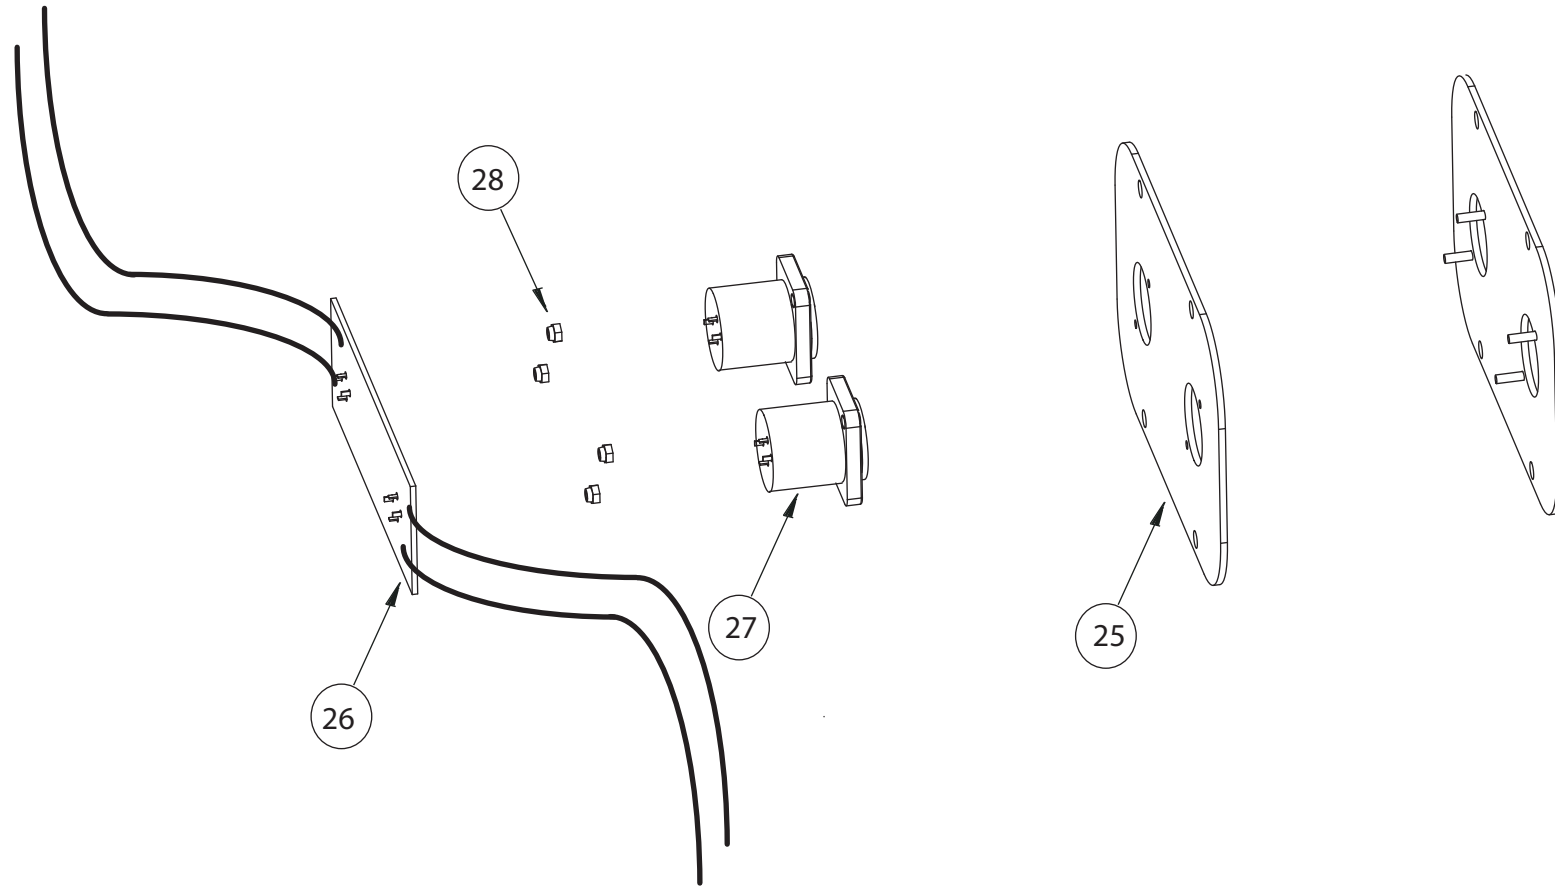

NEXO

I N N O V A T E

RS 18

SPARE PARTS

NEXO-SA
AFTER SALE DEPARTMENT
PARC DU PRE DE LA DAME JEANNE
60128 PLAILLY

FRANCE

Email : gilbert.laporte@nexo.fr

MARK	QUANTITY	ASSEMBLY	SUB ASSEMBLY	PART REFERENCE	DESIGNATION
1	1	\$EBRS18C		05EBRS18C	RS18 EMPTY CABINET CARPETED + ACCESSORIES
1	1	\$EBRS18P		05EBRS18P	RS18 EMPTY CABINET PAINTED + ACCESSORIES
2	44			05VUNIM5	UNIMERCO T-NUT M5
3	28			05VUNIM8	UNIMERCO T-NUT M8
4	4			05INSECRM5X13	WOOD INSERT M5x13
5	28			05VXTCFX816N	BLACK TORX FLAT HEAD SCREW 8X16 (x10)
6	2			05JPTZ46	GASKET FOR 18"
7	2			05HP18SW-8	HP BASS 18" 8 OHMS
8	2			05HP18SW-8R/K	HP18SW-8 RECONE KIT
9	16			05VXTCBX535N	BLACK TORX BUTTON HEAD SCREW 5X35 (x10)
10	2			05AMDOUILH200	POLE MOUNTING PLATE LENGTH 200mm
11	8			05VXTCFX525N	BLACK TORX FLAT HEAD SCREW 5X25 (x10)
12	1			05ETRD42	CALIPER WITH 2 NUTS
13	2			05VRA618N	BLACK WASHER 6x18
14	8			05PATINMF	SKID MF
15	48			05VXTCC416N	BLACK WOOD SCREW FLAT HEAD 4x16 (x10)
16	2			05AMPLAQS18	RS18 OWNER PLATE
17	2			05JNEOCNX2SP4	CNX2P470 GASKET
18	24			05VXTCBX525N	BLACK TORX BUTTON HEAD SCREW 5X25 (x10)
19	8			05ENTNYL5.2-10-10	BLACK NYLON SPACER 5.3 X 10 X 10
20	2		\$AMGRS18	05AMGRS18	RS18 COMPLETE GRILL
21	2			05MBULPERS18	RS18 GRILL FOAM
22	4			05VXTCBX535N	BLACK TORX BUTTON HEAD SCREW 5X35 (x10)
23	8			05PATIN-AMG	GASKET FOR GRILL
24	2		\$RS.18C	05RS.18C	RS18 COMPLETE CONNECTION PLATE
25	2			05JNEOCNX2SP4	CNX2P470 GASKET
26	2			05CICNXRS18	RS18 PASSIVE PCB COMPLETE
27	4			05CNXNL4MDV	SPEAKON NL4MDV
28	8			05VNYLST2.5	NUTS WITH POLYAMID INSERT M2.5
ONLY FOR RS18 TOURING (PAINTED AND CARPETED) HANDLES KIT					
A	4			05AMAPPOI	RIGGING SPACER
B	12			05VXTCFX816N	BLACK TORX FLAT HEAD SCREW 8X16 (x10)
C	2			05POIRS18	HANDLE RS18
D	4			05POIRS18BUM	BUMPER HANDLE RS18
E	16			05VRA8N	BLACK WASHER M8 (X10)
F	16			05VXTCHC870N	BLACK SOCKET HEAD CAP SCREWS 8X70

ONLY FOR RS18 CARPETED VERSION					
15	48			05VXTCC420N	BLACK WOOD SCREW 4x20 (x10)