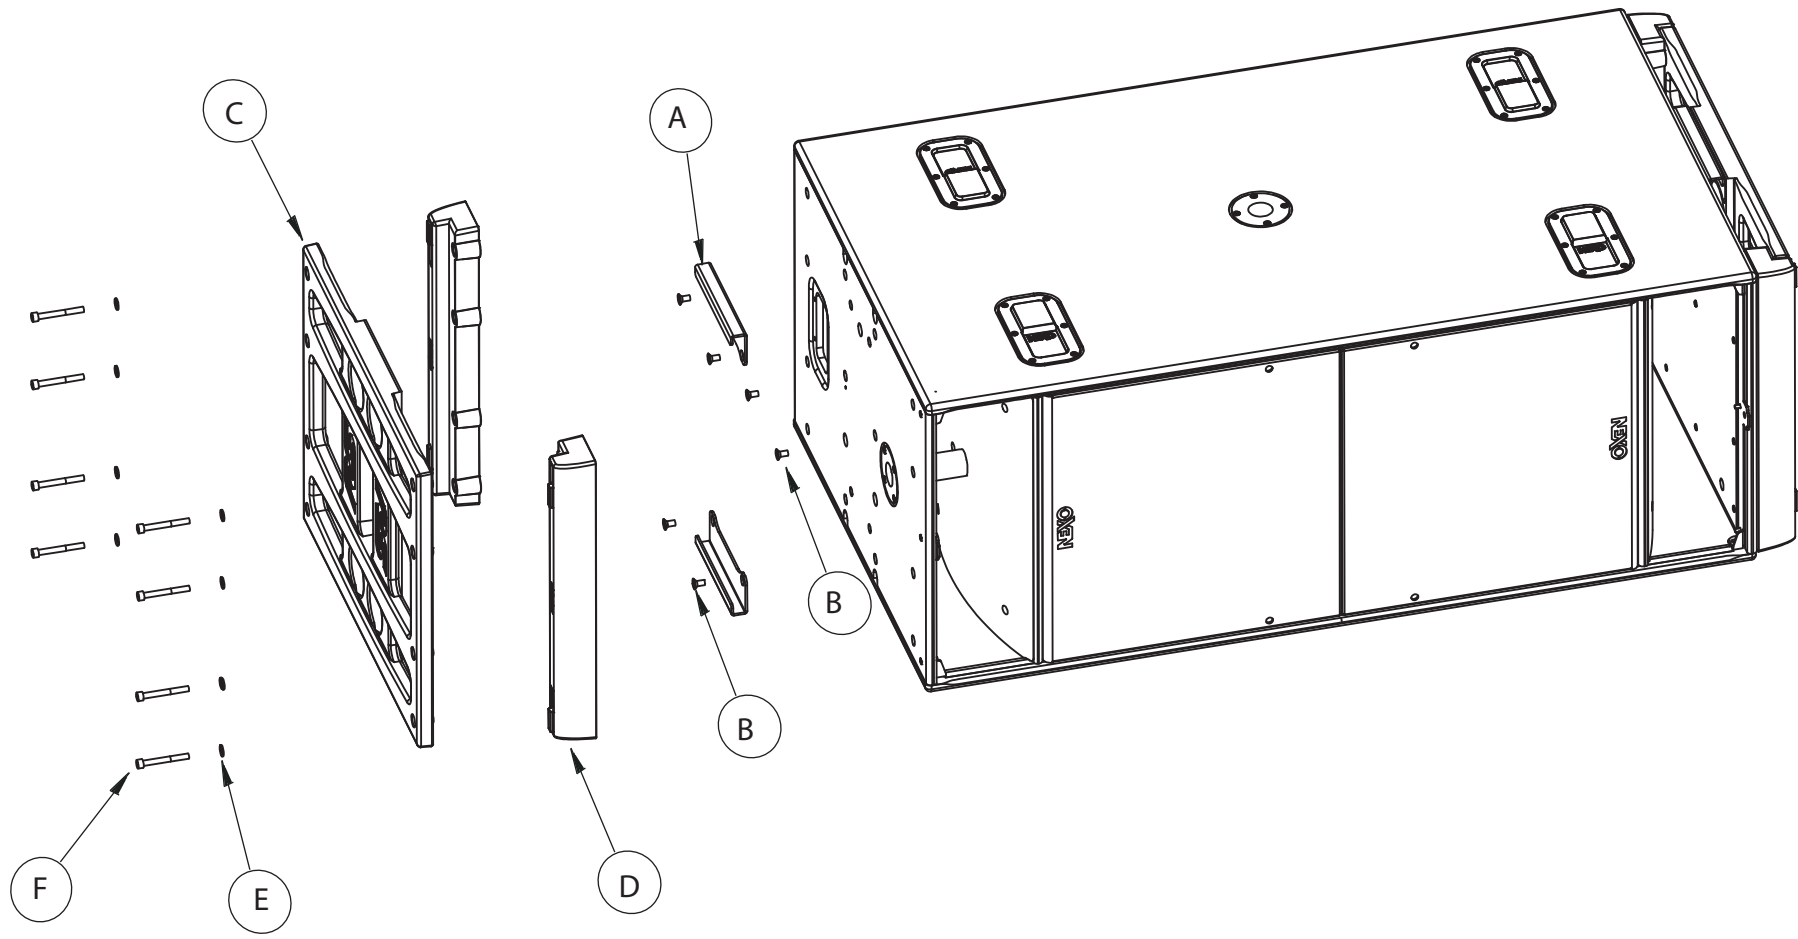

NEXO

I N N O V A T E

RS 18

SPARE PARTS

NEXO-SA
AFTER SALE DEPARTMENT
PARC DU PRE DE LA DAME JEANNE
60128 PLAILLY

FRANCE

Email : gilbert.laporte@nexo.fr

MARK	QUANTITY	ASSEMBLY	SUB ASSEMBLY	PART REFERENCE	DESIGNATION
1	1	\$EBRS18C		05EBRS18C	RS18 EMPTY CABINET CARPETED + ACCESSORIES
1	1	\$EBRS18P		05EBRS18P	RS18 EMPTY CABINET PAINTED + ACCESSORIES
2	44			05VUNIM5	UNIMERCO T-NUT M5
3	28			05VUNIM8	UNIMERCO T-NUT M8
4	4			05INSECRM5X13	WOOD INSERT M5x13
5	28			05VXTCFX816N	BLACK TORX FLAT HEAD SCREW 8X16 (x10)
6	2			05JPTZ46	GASKET FOR 18"
7	2			05HP18SW-8	HP BASS 18" 8 OHMS
8	2			05HP18SW-8R/K	HP18SW-8 RECONE KIT
9	16			05VXTCBX535N	BLACK TORX BUTTON HEAD SCREW 5X35 (x10)
10	2			05AMDOUILH200	POLE MOUNTING PLATE LENGTH 200mm
11	8			05VXTCFX525N	BLACK TORX FLAT HEAD SCREW 5X25 (x10)
12	1			05ETRD42	CALIPER WITH 2 NUTS
13	2			05VRA618N	BLACK WASHER 6x18
14	8			05PATINMF	SKID MF
15	48			05VXTCC416N	BLACK WOOD SCREW FLAT HEAD 4x16 (x10)
16	2			05AMPLAQS18	RS18 OWNER PLATE
17	2			05JNEOCNX2SP4	CNX2P470 GASKET
18	24			05VXTCBX525N	BLACK TORX BUTTON HEAD SCREW 5X25 (x10)
19	8			05ENTNYL5.2-10-10	BLACK NYLON SPACER 5.3 X 10 X 10
20	2		\$AMGRS18	05AMGRS18	RS18 COMPLETE GRILL
21	2			05MBULPERS18	RS18 GRILL FOAM
22	4			05VXTCBX535N	BLACK TORX BUTTON HEAD SCREW 5X35 (x10)
23	8			05PATIN-AMG	GASKET FOR GRILL
24	2		\$RS.18C	05RS.18C	RS18 COMPLETE CONNECTION PLATE
25	2			05JNEOCNX2SP4	CNX2P470 GASKET
26	2			05CICNXRS18	RS18 PASSIVE PCB COMPLETE
27	4			05CNXNL4MDV	SPEAKON NL4MDV
28	8			05VNYLST2.5	NUTS WITH POLYAMID INSERT M2.5
ONLY FOR RS18 TOURING (PAINTED AND CARPETED) HANDLES KIT					
A	4			05AMAPPOI	RIGGING SPACER
B	12			05VXTCFX816N	BLACK TORX FLAT HEAD SCREW 8X16 (x10)
C	2			05POIRS18	HANDLE RS18
D	4			05POIRS18BUM	BUMPER HANDLE RS18
E	16			05VRA8N	BLACK WASHER M8 (X10)
F	16			05VXTCHC870N	BLACK SOCKET HEAD CAP SCREWS 8X70

ONLY FOR RS18 CARPETED VERSION					
15	48			05VXTCC420N	BLACK WOOD SCREW 4x20 (x10)