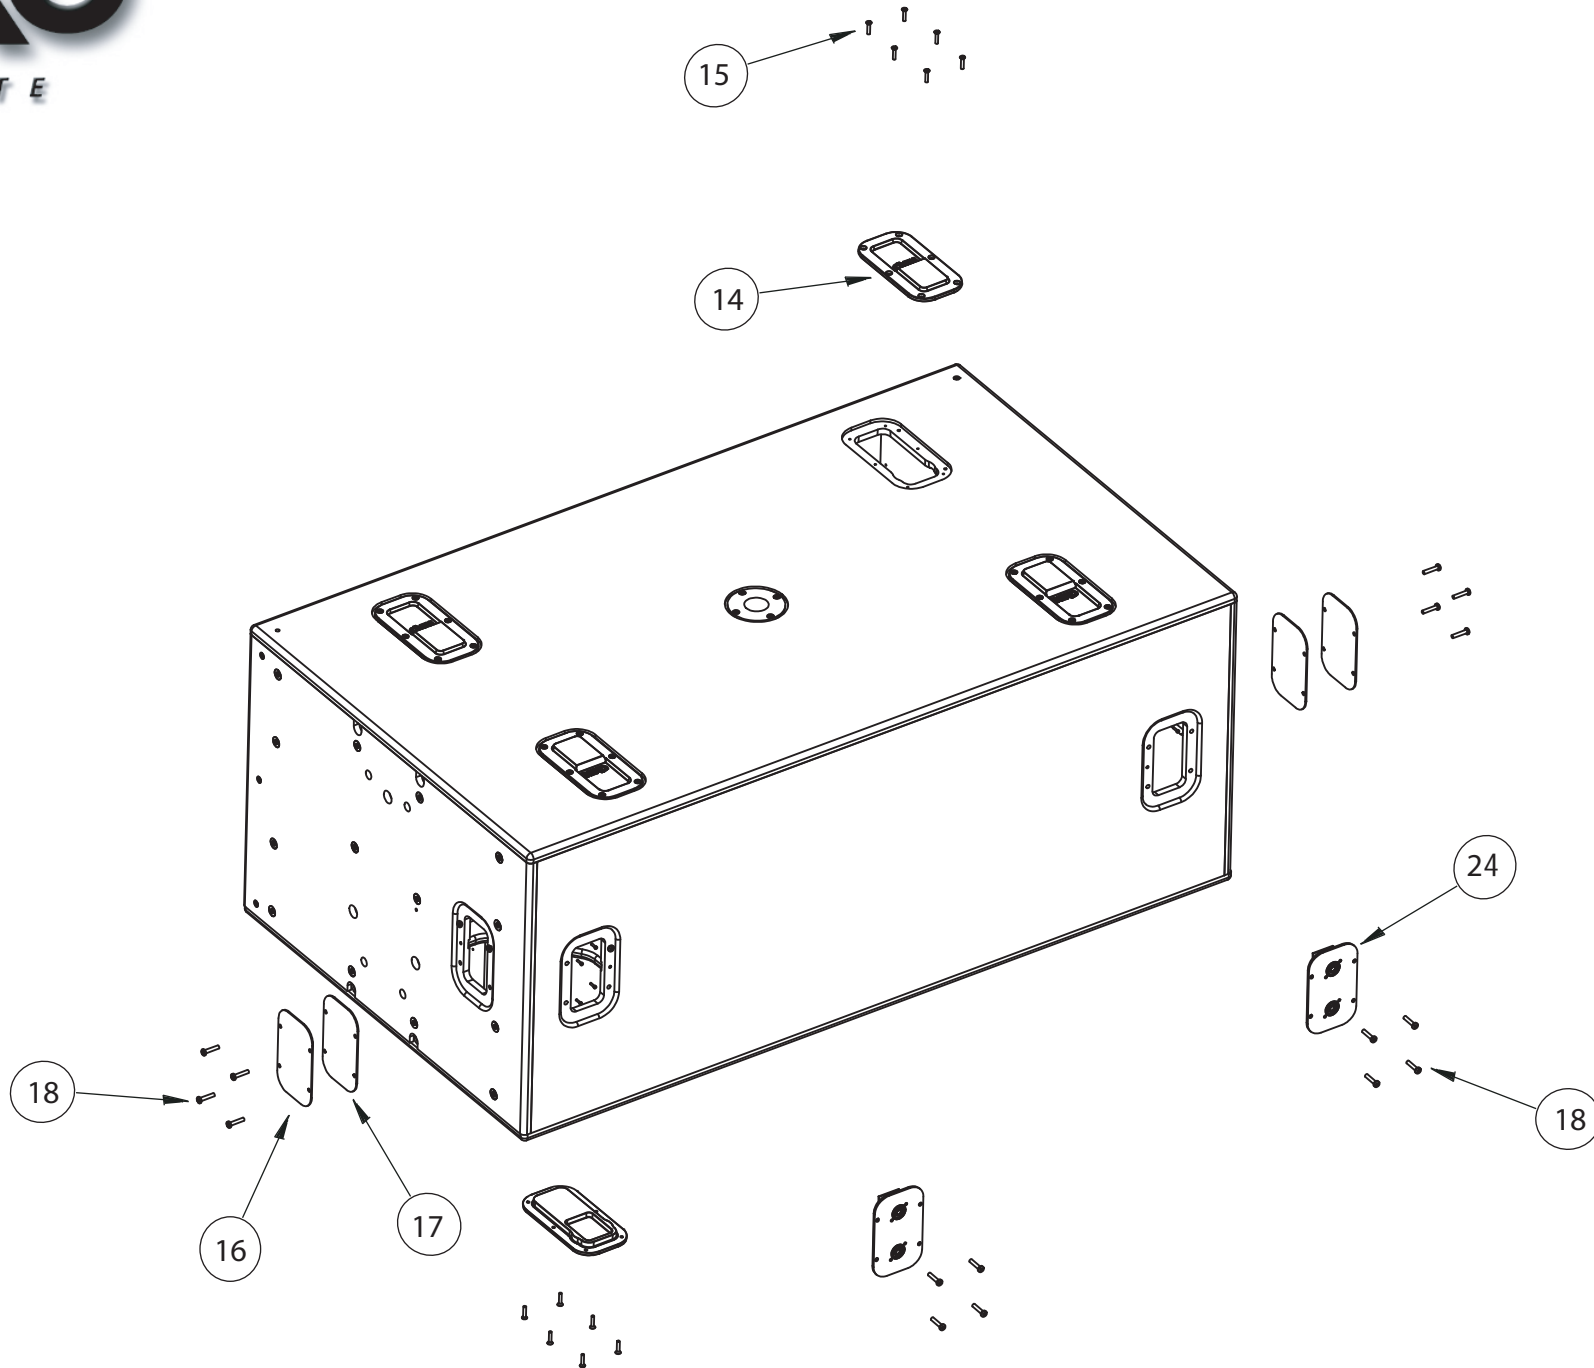

NEXO

I N N O V A T E

RS 18

SPARE PARTS

NEXO-SA
AFTER SALE DEPARTMENT
PARC DU PRE DE LA DAME JEANNE
60128 PLAILLY

FRANCE

Email : gilbert.laporte@nexo.fr

MARK	QUANTITY	ASSEMBLY	SUB ASSEMBLY	PART REFERENCE	DESIGNATION
1	1	\$EBRS18C		05EBRS18C	RS18 EMPTY CABINET CARPETED + ACCESSORIES
1	1	\$EBRS18P		05EBRS18P	RS18 EMPTY CABINET PAINTED + ACCESSORIES
2	44			05VUNIM5	UNIMERCO T-NUT M5
3	28			05VUNIM8	UNIMERCO T-NUT M8
4	4			05INSECRM5X13	WOOD INSERT M5x13
5	28			05VXTCFX816N	BLACK TORX FLAT HEAD SCREW 8X16 (x10)
6	2			05JPTZ46	GASKET FOR 18"
7	2			05HP18SW-8	HP BASS 18" 8 OHMS
8	2			05HP18SW-8R/K	HP18SW-8 RECONE KIT
9	16			05VXTCBX535N	BLACK TORX BUTTON HEAD SCREW 5X35 (x10)
10	2			05AMDOUILH200	POLE MOUNTING PLATE LENGTH 200mm
11	8			05VXTCFX525N	BLACK TORX FLAT HEAD SCREW 5X25 (x10)
12	1			05ETRD42	CALIPER WITH 2 NUTS
13	2			05VRA618N	BLACK WASHER 6x18
14	8			05PATINMF	SKID MF
15	48			05VXTCC416N	BLACK WOOD SCREW FLAT HEAD 4x16 (x10)
16	2			05AMPLAQS18	RS18 OWNER PLATE
17	2			05JNEOCNX2SP4	CNX2P470 GASKET
18	24			05VXTCBX525N	BLACK TORX BUTTON HEAD SCREW 5X25 (x10)
19	8			05ENTNYL5.2-10-10	BLACK NYLON SPACER 5.3 X 10 X 10
20	2		\$AMGRS18	05AMGRS18	RS18 COMPLETE GRILL
21	2			05MBULPERS18	RS18 GRILL FOAM
22	4			05VXTCBX535N	BLACK TORX BUTTON HEAD SCREW 5X35 (x10)
23	8			05PATIN-AMG	GASKET FOR GRILL
24	2		\$RS.18C	05RS.18C	RS18 COMPLETE CONNECTION PLATE
25	2			05JNEOCNX2SP4	CNX2P470 GASKET
26	2			05CICNXRS18	RS18 PASSIVE PCB COMPLETE
27	4			05CNXNL4MDV	SPEAKON NL4MDV
28	8			05VNYLST2.5	NUTS WITH POLYAMID INSERT M2.5
ONLY FOR RS18 TOURING (PAINTED AND CARPETED) HANDLES KIT					
A	4			05AMAPPOI	RIGGING SPACER
B	12			05VXTCFX816N	BLACK TORX FLAT HEAD SCREW 8X16 (x10)
C	2			05POIRS18	HANDLE RS18
D	4			05POIRS18BUM	BUMPER HANDLE RS18
E	16			05VRA8N	BLACK WASHER M8 (X10)
F	16			05VXTCHC870N	BLACK SOCKET HEAD CAP SCREWS 8X70

ONLY FOR RS18 CARPETED VERSION					
15	48			05VXTCC420N	BLACK WOOD SCREW 4x20 (x10)