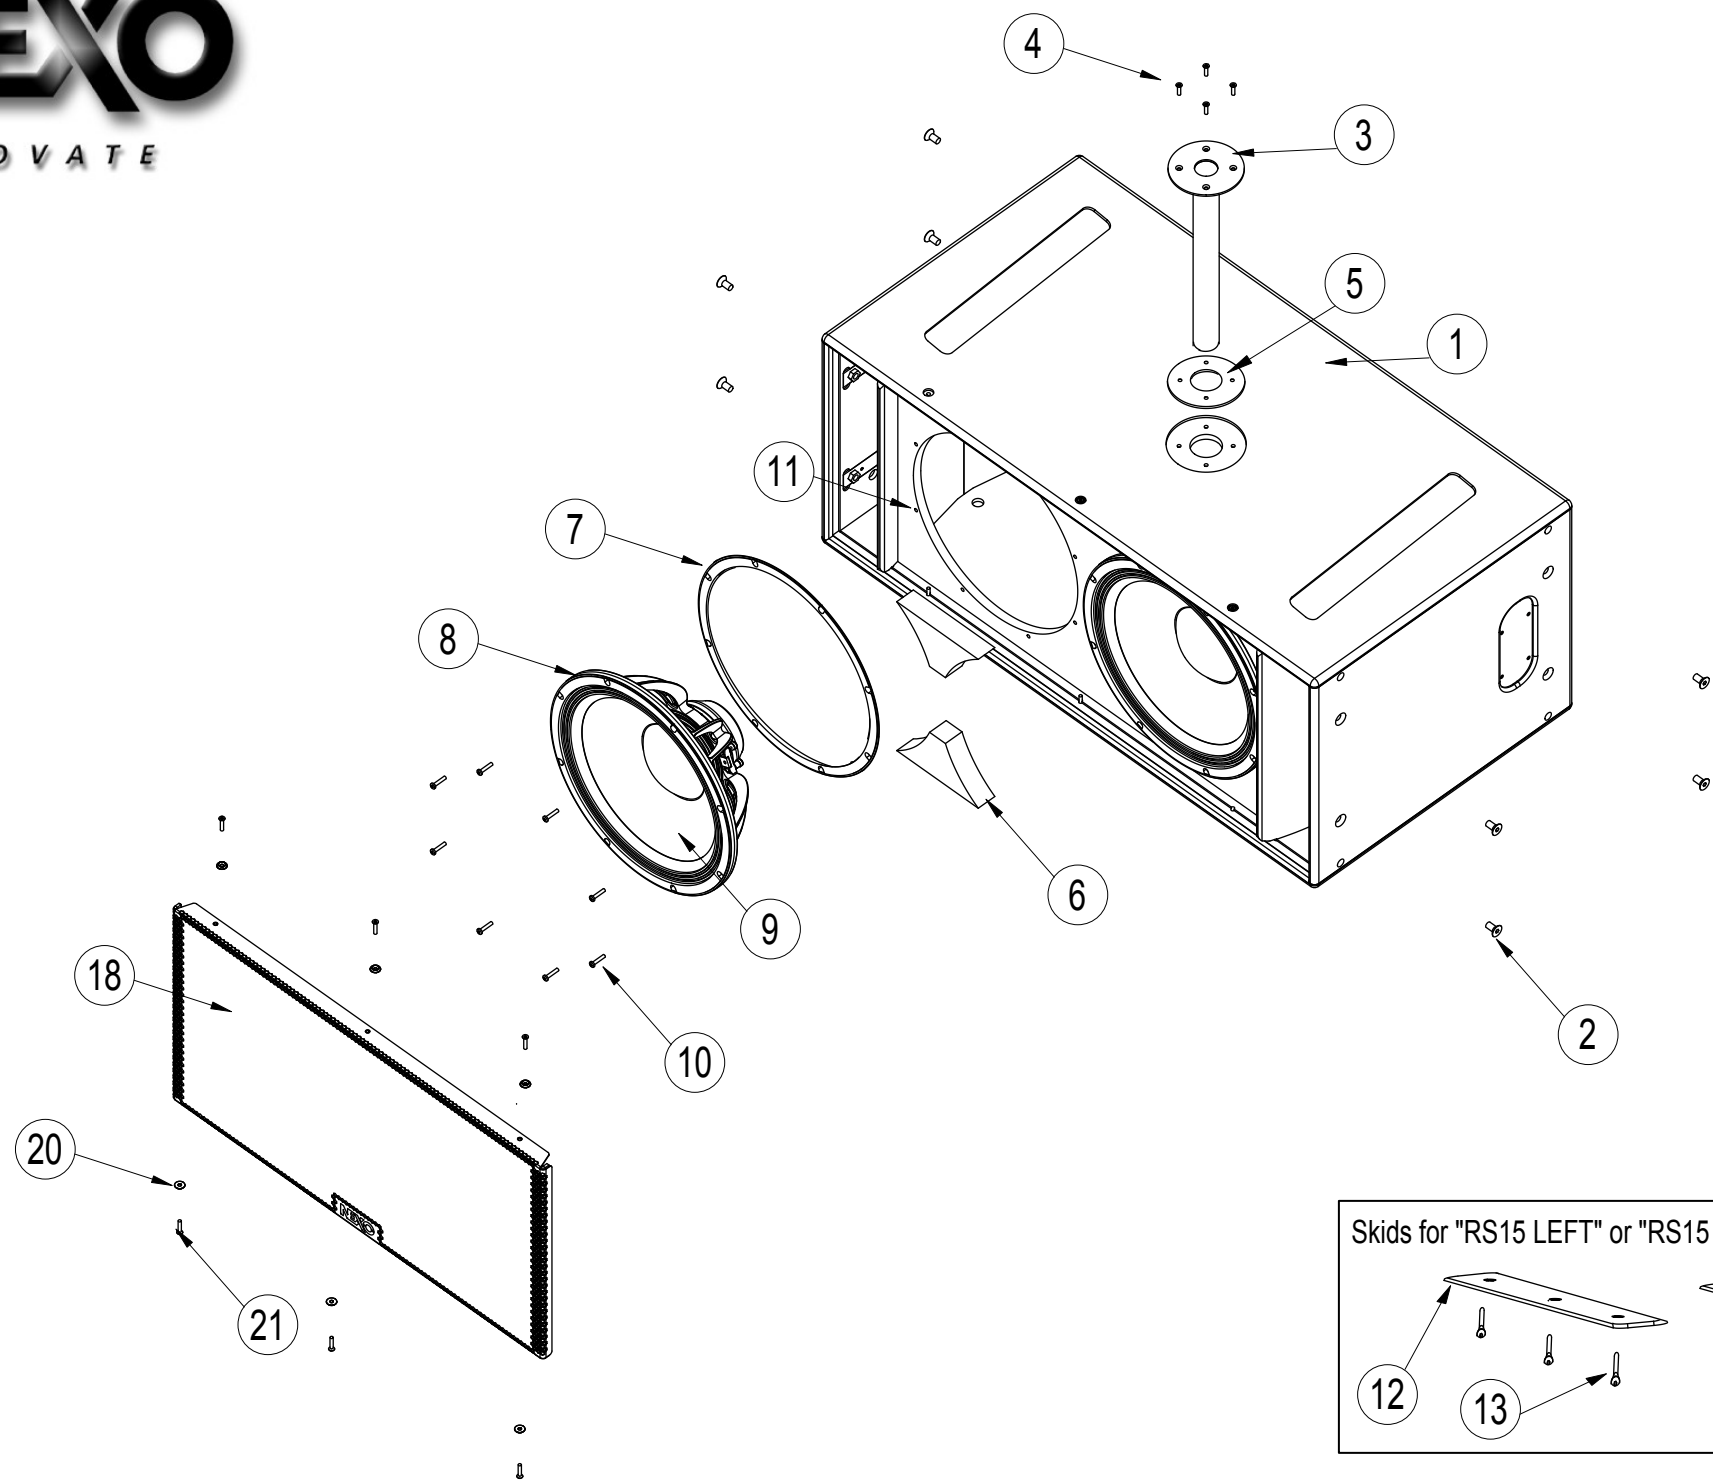

Email : gilbert.laporte@nexo.fr

NEXO

INNOVATE

NEXO

INNOVATE

MARK	QUANTITY	ASSEMBLY	SUB ASSEMBLY	PART REFERENCE	DESIGNATION
1	1	05EBRS15C		05EBRS15C	RS15 EMPTY CABINET CARPETED + ACCESSORIES
1	1	05EBRS15P		05EBRS15P	RS15 EMPTY CABINET PAINTED + ACCESSORIES
2	8			05VXTCFX1020N	BLACK TORX FLAT HEAD SCREW 10X20 (x10)
3	1			05AMDOUILRS15	RS15 POLE MOUNTING PLATE
4	4			05VXTCFX525N	BLACK TORX FLAT HEAD SCREW 5X25 (x10)
5	1			05JNEODOUILRS15	GASKET FOR RS15 POLE MOUNTING PLATE (ONLY PAINTED VERSION)
6	2			05MT-RS15	FRONT FOAM CABINET
7	2			05JNEOHBP15	15 INCH BASS DRIVER GASKET
8	2			05HPB15N-3	BASS DRIVER 15" NEODYNIUM (8 Ohms)
9	2			05HPB15N-3R/K	HPB15N-3 RECONE KIT
10	16			05VXTCBX525N	BLACK TORX BUTTON HEAD SCREW 5X25 (x10)
11	24			05VGRAF5	GRAF NUT 5 mm (x10)
12	2			05PATIN-C	CD18 AND RS15 SKID
13	6			05VXTCC520N	BLACK TORX FLAT HEAD WOOD SCREW 5x20 (X10)
14	1			05AMPLAQ18	GEOT & CD18 OWNER PLATE
15	8			05VXTCBX525N	BLACK TORX BUTTON HEAD SCREW 5X25 (x10)
16	4			05VXTCFX825N	BLACK TORX FLAT HEAD SCREW 8X20 (x10)
17	4			05VGRAF8	GRAF NUT 8 mm (x10)
18	1		05AMGRS15	05AMGRS15	RS15 COMPLETE GRILL
19	1			05MBULPERS15	RS15 GRILL FOAM
20	6			05VRX5FN	FLAT WASHER 90°
21	6			05VXFHC535N	BLACK TORX FLAT HEAD SCREW 5X35 (x10)
22	1		05RS.15C	05RS.15C	RS15 COMPLETE CONNECTION PLATE
23	1			05CNXCD12	CD 12 & RS15 PLATE CONNECTION
24	1			05CICNXRS15	RS15 PASSIVE PCB COMPLETE
25	2			05CNXNL4MDV	SPEAKON NL4MDV
26	4			05VRI3.216N	BLACK ALUMINIUM RIVET 3.12X16 (x10)