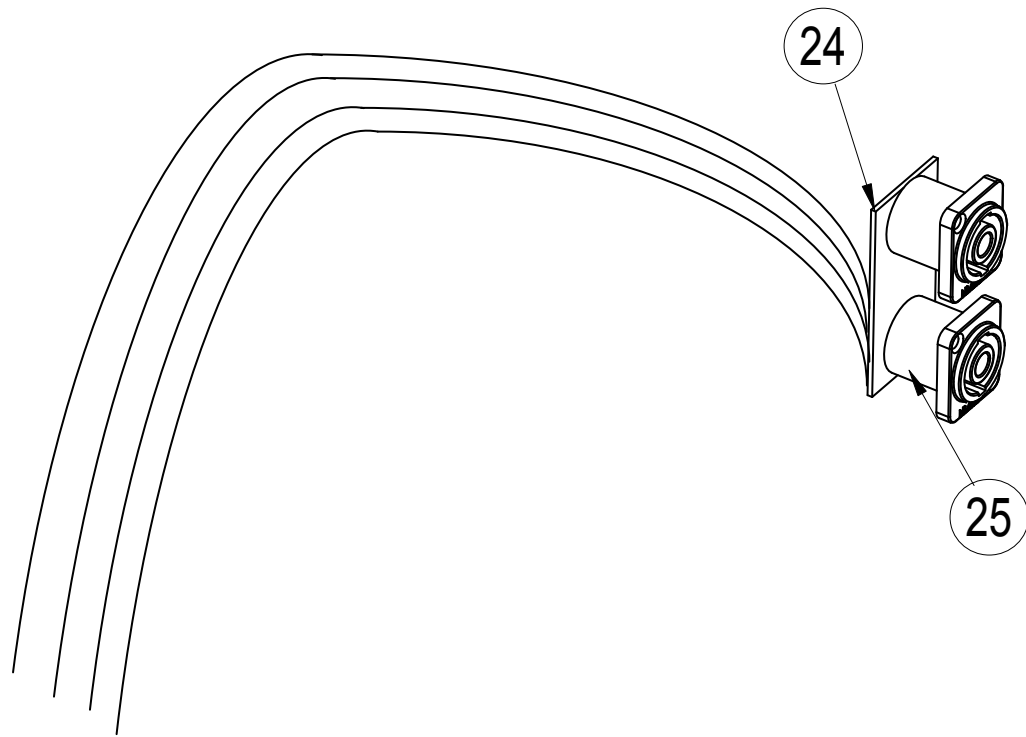

Email : gilbert.laporte@nexo.fr

NEXO

INNOVATE

NEXO

INNOVATE

MARK	QUANTITY	ASSEMBLY	SUB ASSEMBLY	PART REFERENCE	DESIGNATION
1	1	05EBRS15C		05EBRS15C	RS15 EMPTY CABINET CARPETED + ACCESSORIES
1	1	05EBRS15P		05EBRS15P	RS15 EMPTY CABINET PAINTED + ACCESSORIES
2	8			05VXTCFX1020N	BLACK TORX FLAT HEAD SCREW 10X20 (x10)
3	1			05AMDOUILRS15	RS15 POLE MOUNTING PLATE
4	4			05VXTCFX525N	BLACK TORX FLAT HEAD SCREW 5X25 (x10)
5	1			05JNEODOUILRS15	GASKET FOR RS15 POLE MOUNTING PLATE (ONLY PAINTED VERSION)
6	2			05MT-RS15	FRONT FOAM CABINET
7	2			05JNEOHBP15	15 INCH BASS DRIVER GASKET
8	2			05HPB15N-3	BASS DRIVER 15" NEODYNIUM (8 Ohms)
9	2			05HPB15N-3R/K	HPB15N-3 RECONE KIT
10	16			05VXTCBX525N	BLACK TORX BUTTON HEAD SCREW 5X25 (x10)
11	24			05VGRAF5	GRAF NUT 5 mm (x10)
12	2			05PATIN-C	CD18 AND RS15 SKID
13	6			05VXTCC520N	BLACK TORX FLAT HEAD WOOD SCREW 5x20 (X10)
14	1			05AMPLAQ18	GEOT & CD18 OWNER PLATE
15	8			05VXTCBX525N	BLACK TORX BUTTON HEAD SCREW 5X25 (x10)
16	4			05VXTCFX825N	BLACK TORX FLAT HEAD SCREW 8X20 (x10)
17	4			05VGRAF8	GRAF NUT 8 mm (x10)
18	1		05AMGRS15	05AMGRS15	RS15 COMPLETE GRILL
19	1			05MBULPERS15	RS15 GRILL FOAM
20	6			05VRX5FN	FLAT WASHER 90°
21	6			05VXFHC535N	BLACK TORX FLAT HEAD SCREW 5X35 (x10)
22	1		05RS.15C	05RS.15C	RS15 COMPLETE CONNECTION PLATE
23	1			05CNXCD12	CD 12 & RS15 PLATE CONNECTION
24	1			05CICNXRS15	RS15 PASSIVE PCB COMPLETE
25	2			05CNXNL4MDV	SPEAKON NL4MDV
26	4			05VRI3.216N	BLACK ALUMINIUM RIVET 3.12X16 (x10)