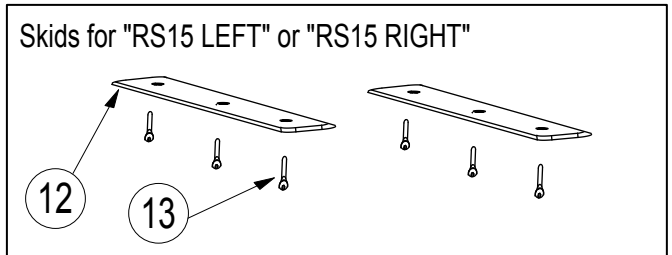

Email : gilbert.laporte@nexo.fr

NEXO

INNOVATE

NEXO

INNOVATE

MARK	QUANTITY	ASSEMBLY	SUB ASSEMBLY	PART REFERENCE	DESIGNATION
1	1	05EBRS15C		05EBRS15C	RS15 EMPTY CABINET CARPETED + ACCESSORIES
1	1	05EBRS15P		05EBRS15P	RS15 EMPTY CABINET PAINTED + ACCESSORIES
2	8			05VXTCFX1020N	BLACK TORX FLAT HEAD SCREW 10X20 (x10)
3	1			05AMDOUILRS15	RS15 POLE MOUNTING PLATE
4	4			05VXTCFX525N	BLACK TORX FLAT HEAD SCREW 5X25 (x10)
5	1			05JNEODOUILRS15	GASKET FOR RS15 POLE MOUNTING PLATE (ONLY PAINTED VERSION)
6	2			05MT-RS15	FRONT FOAM CABINET
7	2			05JNEOHBP15	15 INCH BASS DRIVER GASKET
8	2			05HPB15N-3	BASS DRIVER 15" NEODYNIUM (8 Ohms)
9	2			05HPB15N-3R/K	HPB15N-3 RECONE KIT
10	16			05VXTCBX525N	BLACK TORX BUTTON HEAD SCREW 5X25 (x10)
11	24			05VGRAF5	GRAF NUT 5 mm (x10)
12	2			05PATIN-C	CD18 AND RS15 SKID
13	6			05VXTCC520N	BLACK TORX FLAT HEAD WOOD SCREW 5x20 (X10)
14	1			05AMPLAQ18	GEOT & CD18 OWNER PLATE
15	8			05VXTCBX525N	BLACK TORX BUTTON HEAD SCREW 5X25 (x10)
16	4			05VXTCFX825N	BLACK TORX FLAT HEAD SCREW 8X20 (x10)
17	4			05VGRAF8	GRAF NUT 8 mm (x10)
18	1		05AMGRS15	05AMGRS15	RS15 COMPLETE GRILL
19	1			05MBULPERS15	RS15 GRILL FOAM
20	6			05VRX5FN	FLAT WASHER 90°
21	6			05VXFHC535N	BLACK TORX FLAT HEAD SCREW 5X35 (x10)
22	1		05RS.15C	05RS.15C	RS15 COMPLETE CONNECTION PLATE
23	1			05CNXCD12	CD 12 & RS15 PLATE CONNECTION
24	1			05CICNXRS15	RS15 PASSIVE PCB COMPLETE
25	2			05CNXNL4MDV	SPEAKON NL4MDV
26	4			05VRI3.216N	BLACK ALUMINIUM RIVET 3.12X16 (x10)