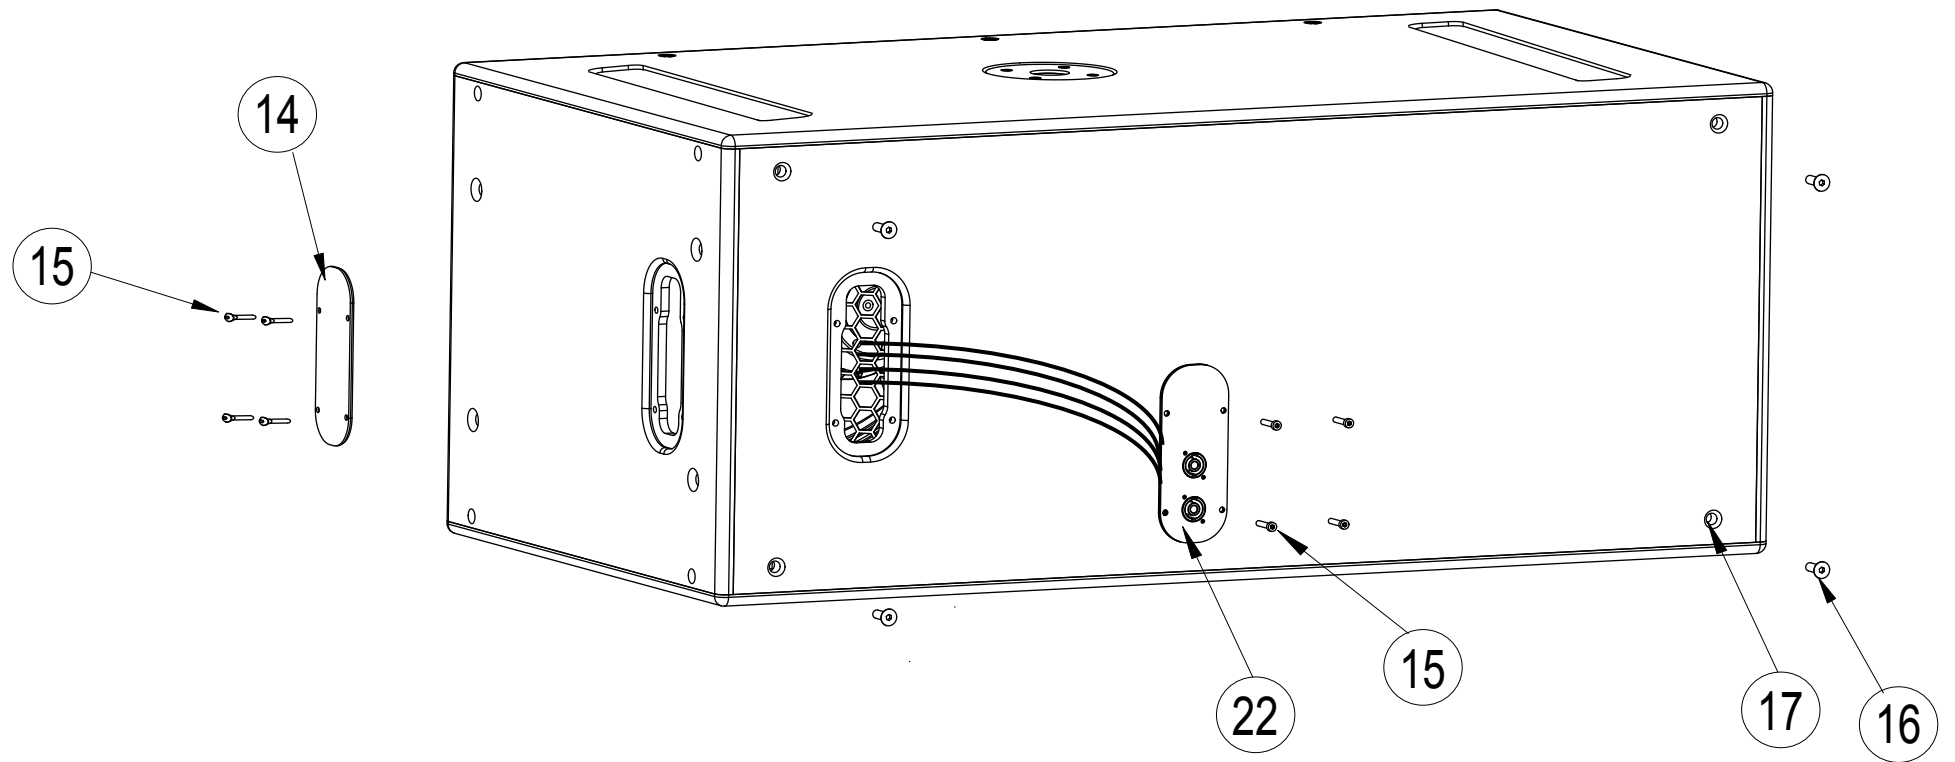

Email : gilbert.laporte@nexo.fr

NEXO

INNOVATE

NEXO

INNOVATE

MARK	QUANTITY	ASSEMBLY	SUB ASSEMBLY	PART REFERENCE	DESIGNATION
1	1	05EBRS15C		05EBRS15C	RS15 EMPTY CABINET CARPETED + ACCESSORIES
1	1	05EBRS15P		05EBRS15P	RS15 EMPTY CABINET PAINTED + ACCESSORIES
2	8			05VXTCFX1020N	BLACK TORX FLAT HEAD SCREW 10X20 (x10)
3	1			05AMDOUILRS15	RS15 POLE MOUNTING PLATE
4	4			05VXTCFX525N	BLACK TORX FLAT HEAD SCREW 5X25 (x10)
5	1			05JNEODOUILRS15	GASKET FOR RS15 POLE MOUNTING PLATE (ONLY PAINTED VERSION)
6	2			05MT-RS15	FRONT FOAM CABINET
7	2			05JNEOHBP15	15 INCH BASS DRIVER GASKET
8	2			05HPB15N-3	BASS DRIVER 15" NEODYNIUM (8 Ohms)
9	2			05HPB15N-3R/K	HPB15N-3 RECONE KIT
10	16			05VXTCBX525N	BLACK TORX BUTTON HEAD SCREW 5X25 (x10)
11	24			05VGRAF5	GRAF NUT 5 mm (x10)
12	2			05PATIN-C	CD18 AND RS15 SKID
13	6			05VXTCC520N	BLACK TORX FLAT HEAD WOOD SCREW 5x20 (X10)
14	1			05AMPLAQ18	GEOT & CD18 OWNER PLATE
15	8			05VXTCBX525N	BLACK TORX BUTTON HEAD SCREW 5X25 (x10)
16	4			05VXTCFX825N	BLACK TORX FLAT HEAD SCREW 8X20 (x10)
17	4			05VGRAF8	GRAF NUT 8 mm (x10)
18	1		05AMGRS15	05AMGRS15	RS15 COMPLETE GRILL
19	1			05MBULPERS15	RS15 GRILL FOAM
20	6			05VRX5FN	FLAT WASHER 90°
21	6			05VXFHC535N	BLACK TORX FLAT HEAD SCREW 5X35 (x10)
22	1		05RS.15C	05RS.15C	RS15 COMPLETE CONNECTION PLATE
23	1			05CNXCD12	CD 12 & RS15 PLATE CONNECTION
24	1			05CICNXRS15	RS15 PASSIVE PCB COMPLETE
25	2			05CNXNL4MDV	SPEAKON NL4MDV
26	4			05VRI3.216N	BLACK ALUMINIUM RIVET 3.12X16 (x10)