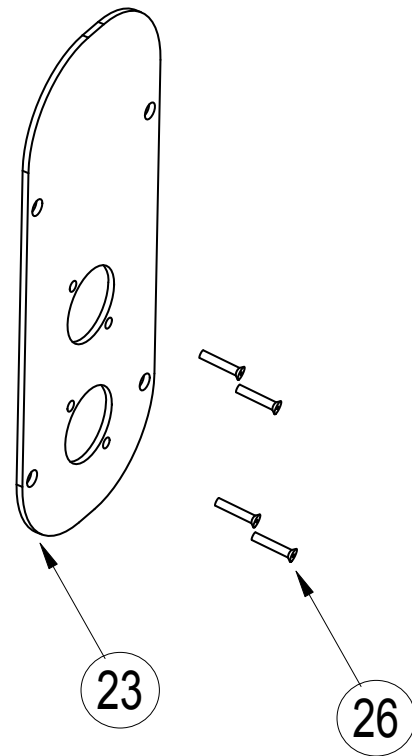

Email : gilbert.laporte@nexo.fr

NEXO

INNOVATE

NEXO

INNOVATE

MARK	QUANTITY	ASSEMBLY	SUB ASSEMBLY	PART REFERENCE	DESIGNATION
1	1	05EBRS15C		05EBRS15C	RS15 EMPTY CABINET CARPETED + ACCESSORIES
1	1	05EBRS15P		05EBRS15P	RS15 EMPTY CABINET PAINTED + ACCESSORIES
2	8			05VXTCFX1020N	BLACK TORX FLAT HEAD SCREW 10X20 (x10)
3	1			05AMDOUILRS15	RS15 POLE MOUNTING PLATE
4	4			05VXTCFX525N	BLACK TORX FLAT HEAD SCREW 5X25 (x10)
5	1			05JNEODOUILRS15	GASKET FOR RS15 POLE MOUNTING PLATE (ONLY PAINTED VERSION)
6	2			05MT-RS15	FRONT FOAM CABINET
7	2			05JNEOHBP15	15 INCH BASS DRIVER GASKET
8	2			05HPB15N-3	BASS DRIVER 15" NEODYNIUM (8 Ohms)
9	2			05HPB15N-3R/K	HPB15N-3 RECONE KIT
10	16			05VXTCBX525N	BLACK TORX BUTTON HEAD SCREW 5X25 (x10)
11	24			05VGRAF5	GRAF NUT 5 mm (x10)
12	2			05PATIN-C	CD18 AND RS15 SKID
13	6			05VXTCC520N	BLACK TORX FLAT HEAD WOOD SCREW 5x20 (X10)
14	1			05AMPLAQ18	GEOT & CD18 OWNER PLATE
15	8			05VXTCBX525N	BLACK TORX BUTTON HEAD SCREW 5X25 (x10)
16	4			05VXTCFX825N	BLACK TORX FLAT HEAD SCREW 8X20 (x10)
17	4			05VGRAF8	GRAF NUT 8 mm (x10)
18	1		05AMGRS15	05AMGRS15	RS15 COMPLETE GRILL
19	1			05MBULPERS15	RS15 GRILL FOAM
20	6			05VRX5FN	FLAT WASHER 90°
21	6			05VXFHC535N	BLACK TORX FLAT HEAD SCREW 5X35 (x10)
22	1		05RS.15C	05RS.15C	RS15 COMPLETE CONNECTION PLATE
23	1			05CNXCD12	CD 12 & RS15 PLATE CONNECTION
24	1			05CICNXRS15	RS15 PASSIVE PCB COMPLETE
25	2			05CNXNL4MDV	SPEAKON NL4MDV
26	4			05VRI3.216N	BLACK ALUMINIUM RIVET 3.12X16 (x10)