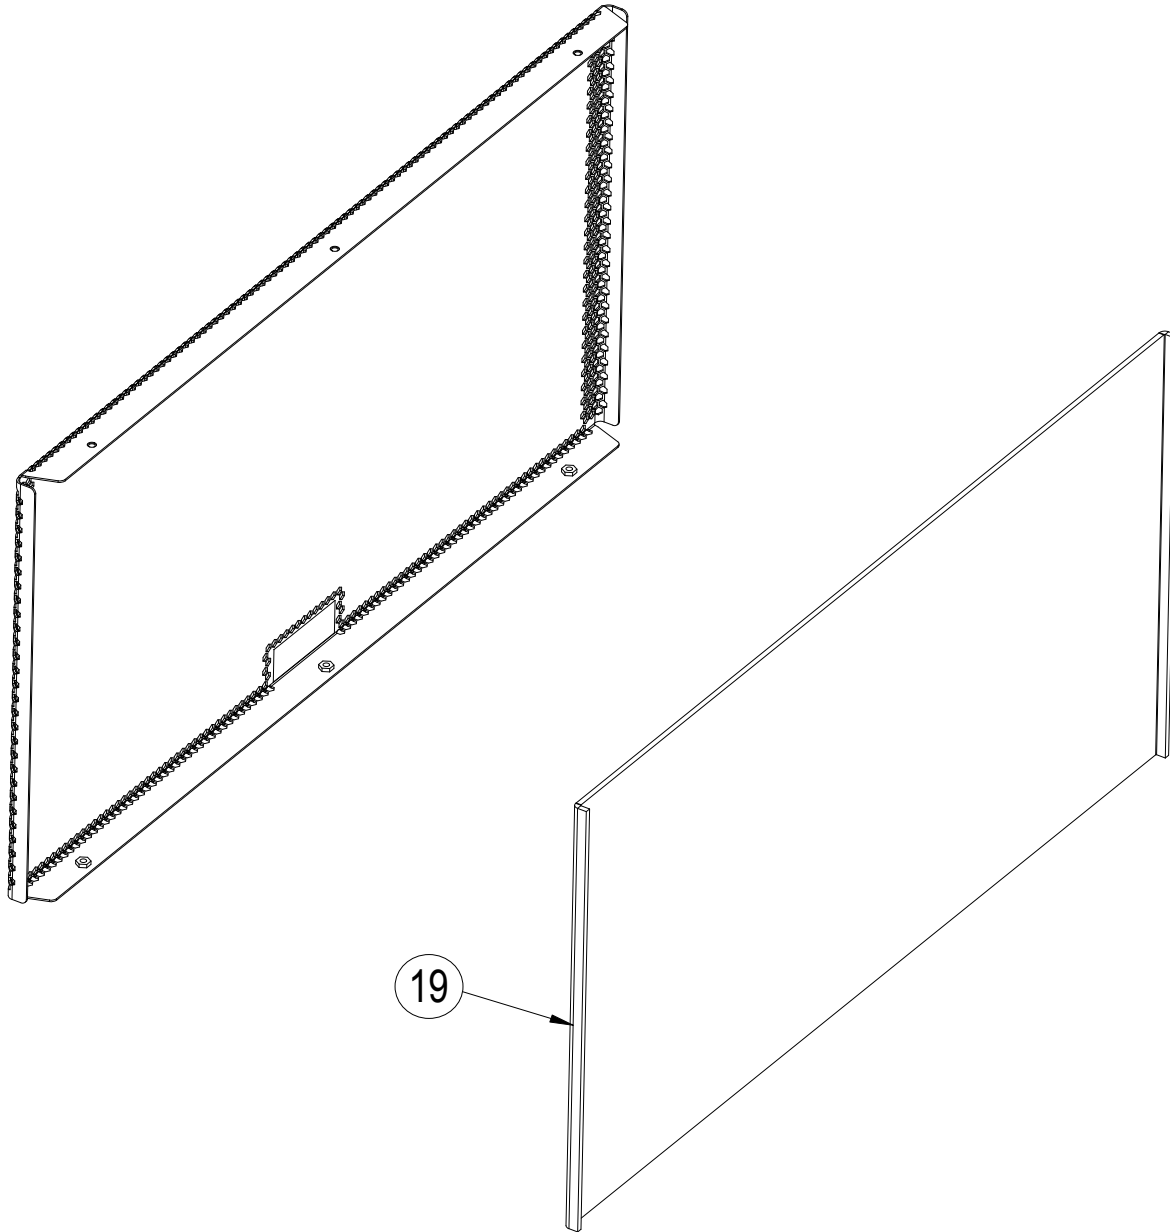

Email : gilbert.laporte@nexo.fr

NEXO

INNOVATE

NEXO

INNOVATE

MARK	QUANTITY	ASSEMBLY	SUB ASSEMBLY	PART REFERENCE	DESIGNATION
1	1	05EBRS15C		05EBRS15C	RS15 EMPTY CABINET CARPETED + ACCESSORIES
1	1	05EBRS15P		05EBRS15P	RS15 EMPTY CABINET PAINTED + ACCESSORIES
2	8			05VXTCFX1020N	BLACK TORX FLAT HEAD SCREW 10X20 (x10)
3	1			05AMDOUILRS15	RS15 POLE MOUNTING PLATE
4	4			05VXTCFX525N	BLACK TORX FLAT HEAD SCREW 5X25 (x10)
5	1			05JNEODOUILRS15	GASKET FOR RS15 POLE MOUNTING PLATE (ONLY PAINTED VERSION)
6	2			05MT-RS15	FRONT FOAM CABINET
7	2			05JNEOHBP15	15 INCH BASS DRIVER GASKET
8	2			05HPB15N-3	BASS DRIVER 15" NEODYNIUM (8 Ohms)
9	2			05HPB15N-3R/K	HPB15N-3 RECONE KIT
10	16			05VXTCBX525N	BLACK TORX BUTTON HEAD SCREW 5X25 (x10)
11	24			05VGRAF5	GRAF NUT 5 mm (x10)
12	2			05PATIN-C	CD18 AND RS15 SKID
13	6			05VXTCC520N	BLACK TORX FLAT HEAD WOOD SCREW 5x20 (X10)
14	1			05AMPLAQ18	GEOT & CD18 OWNER PLATE
15	8			05VXTCBX525N	BLACK TORX BUTTON HEAD SCREW 5X25 (x10)
16	4			05VXTCFX825N	BLACK TORX FLAT HEAD SCREW 8X20 (x10)
17	4			05VGRAF8	GRAF NUT 8 mm (x10)
18	1		05AMGRS15	05AMGRS15	RS15 COMPLETE GRILL
19	1			05MBULPERS15	RS15 GRILL FOAM
20	6			05VRX5FN	FLAT WASHER 90°
21	6			05VXFHC535N	BLACK TORX FLAT HEAD SCREW 5X35 (x10)
22	1		05RS.15C	05RS.15C	RS15 COMPLETE CONNECTION PLATE
23	1			05CNXCD12	CD 12 & RS15 PLATE CONNECTION
24	1			05CICNXRS15	RS15 PASSIVE PCB COMPLETE
25	2			05CNXNL4MDV	SPEAKON NL4MDV
26	4			05VRI3.216N	BLACK ALUMINIUM RIVET 3.12X16 (x10)