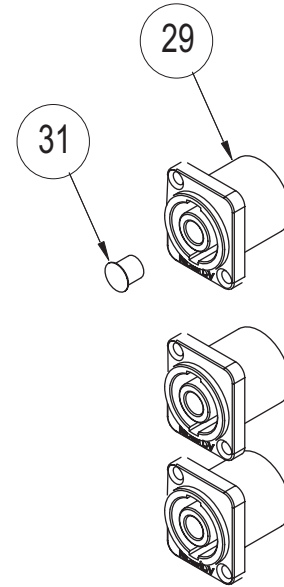

NEXO

INNOVATE

PS 15 COMPLETE CONNECTION PLATE

NEXO

INNOVATE

PS 15 MAIN PASSIVE FILTER BOARD

INNOVATE

PS 15 MAIN IMPEDANCE COMPENSATION BOARD

NEXO

INNOVATE

PS 15 HP + HORN

NEXO

INNOVATE

PS 15 COMPLETE GRID

MARK	QUANTITY	ASSEMBLY	SUB ASSEMBLY	PART REFERENCE	DESIGNATION
PS.15					
1	1	05EBPS15		05EBPS15	CABINET PS15 + ACCESSORIES
2	1			05N1560P-8	HP BASS 15" FOR PS15 COMPLETE
3	1			05HPPLAQR38	REAR WASHER FOR BASS SPEAKER
4	1			05N1560R/K	RECONE KIT FOR 15"
5	1			05JNEOHPBPS15	JOINT FOR HP BASS 15"
6	13			05VXTCX525N	SCREW TORX CYLINDRIC HEAD 5 X 25 BLACK
7	1			05MSAF3434	ACOUSTIC FOAM FOR PS15 340 X 340 X 20
8	1			05MSAF6420	ACOUSTIC FOAM FOR PS15 195 X 635 X 20
9	4			05CPBHTS2	WOOD INSERT PLASTIC BHTS-2-M6-01
10	7			05AP74511	WOOD INSERT PLASTIC M5-74-11
11	7			05ENTRPS15	HEXAGONAL SPACER M5 X 10
12	7			05AIMANT1	MAGNET FIXATION FOR PS15 GRILL
13	12			05VXTCX610N	SCREW TORX CYLINDRIC HEAD 6 X 10 BLACK
14	4			05VXTCFX525N	SCREW TORX FLAT HEAD 5 X 25 BLACK
15	1	05PS.15UC			DRIVER + HORN PS15
16	1			05N75B-8	DRIVER FOR PS15 COMPLETE
17	1			05NH75R/K	DIAPHRAGM
18	1			05PAVPS15	PS15 HORN
19	1			05JNEOHMPS15	HORN JOINT PS15
20	5			05VRX520N	WASHER 5 X 20 STEEL BLACK
21	1	05PS.15FPC		05PS.15FPC	PASSIVE FILTER FOR PS15 COMPLETE
22	1			05VLTH540	HEXAGONAL SCREW BRASS 5 X 40
23	1			05VLTH530	HEXAGONAL SCREW BRASS 5 X 30
24	2			05VRA630Z	WASHER Zg 6 X30
25	2			05VRA510ZN	WASHER Zg 5 X 10 BLACK
26	6			05VXCHB416N	SCREW TOORX BUTTON HEAD 4 X 16 STEEL BLACK
27	1		05PS.15FPA		CONNECTION PLATE COMPLETE WITH ARTWORK
28	1			05JNEOHM+TPS15	JOINT FOR CONNECTION PLATE
29	3			05CNXNL4MP	SPEAKON 4
30	6			05VRIV3.216N	ALUMINIUM RIVET PLATE
31	1			05APBOUCH250	SECURITY PLUG FOR SPEAKON CONNECTOR
32	1		05PS.15FPB		PASSIVE FILTER