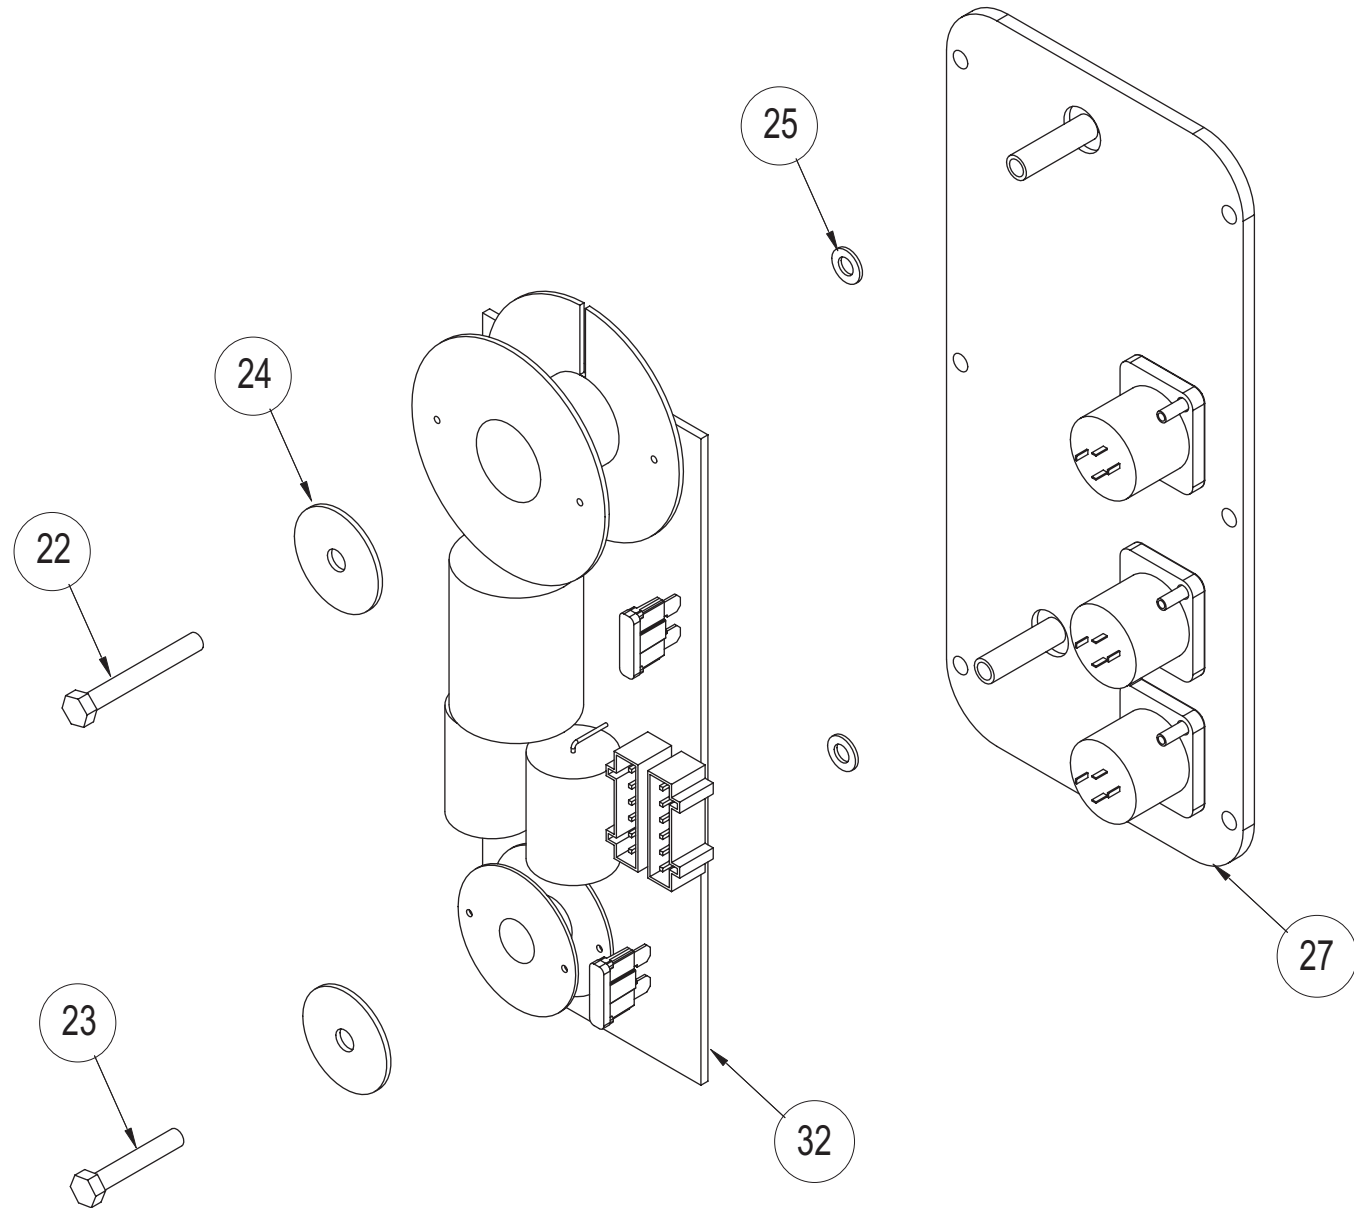

NEXO

INNOVATE

PS 15 COMPLETE CONNECTION PLATE

NEXO

INNOVATE

PS 15 MAIN PASSIVE FILTER BOARD

INNOVATE

PS 15 MAIN IMPEDANCE COMPENSATION BOARD

NEXO

INNOVATE

PS 15 HP + HORN

NEXO

INNOVATE

PS 15 COMPLETE GRID

MARK	QUANTITY	ASSEMBLY	SUB ASSEMBLY	PART REFERENCE	DESIGNATION
PS.15					
1	1	05EBPS15		05EBPS15	CABINET PS15 + ACCESSORIES
2	1			05N1560P-8	HP BASS 15" FOR PS15 COMPLETE
3	1			05HPPLAQR38	REAR WASHER FOR BASS SPEAKER
4	1			05N1560R/K	RECONE KIT FOR 15"
5	1			05JNEOHPBPS15	JOINT FOR HP BASS 15"
6	13			05VXTCX525N	SCREW TORX CYLINDRIC HEAD 5 X 25 BLACK
7	1			05MSAF3434	ACOUSTIC FOAM FOR PS15 340 X 340 X 20
8	1			05MSAF6420	ACOUSTIC FOAM FOR PS15 195 X 635 X 20
9	4			05CPBHTS2	WOOD INSERT PLASTIC BHTS-2-M6-01
10	7			05AP74511	WOOD INSERT PLASTIC M5-74-11
11	7			05ENTRPS15	HEXAGONAL SPACER M5 X 10
12	7			05AIMANT1	MAGNET FIXATION FOR PS15 GRILL
13	12			05VXTCX610N	SCREW TORX CYLINDRIC HEAD 6 X 10 BLACK
14	4			05VXTCFX525N	SCREW TORX FLAT HEAD 5 X 25 BLACK
15	1	05PS.15UC			DRIVER + HORN PS15
16	1			05N75B-8	DRIVER FOR PS15 COMPLETE
17	1			05NH75R/K	DIAPHRAGM
18	1			05PAVPS15	PS15 HORN
19	1			05JNEOHMPS15	HORN JOINT PS15
20	5			05VRX520N	WASHER 5 X 20 STEEL BLACK
21	1	05PS.15FPC		05PS.15FPC	PASSIVE FILTER FOR PS15 COMPLETE
22	1			05VLTH540	HEXAGONAL SCREW BRASS 5 X 40
23	1			05VLTH530	HEXAGONAL SCREW BRASS 5 X 30
24	2			05VRA630Z	WASHER Zg 6 X30
25	2			05VRA510ZN	WASHER Zg 5 X 10 BLACK
26	6			05VXCHB416N	SCREW TOORX BUTTON HEAD 4 X 16 STEEL BLACK
27	1		05PS.15FPA		CONNECTION PLATE COMPLETE WITH ARTWORK
28	1			05JNEOHM+TPS15	JOINT FOR CONNECTION PLATE
29	3			05CNXNL4MP	SPEAKON 4
30	6			05VRIV3.216N	ALUMINIUM RIVET PLATE
31	1			05APBOUCH250	SECURITY PLUG FOR SPEAKON CONNECTOR
32	1		05PS.15FPB		PASSIVE FILTER