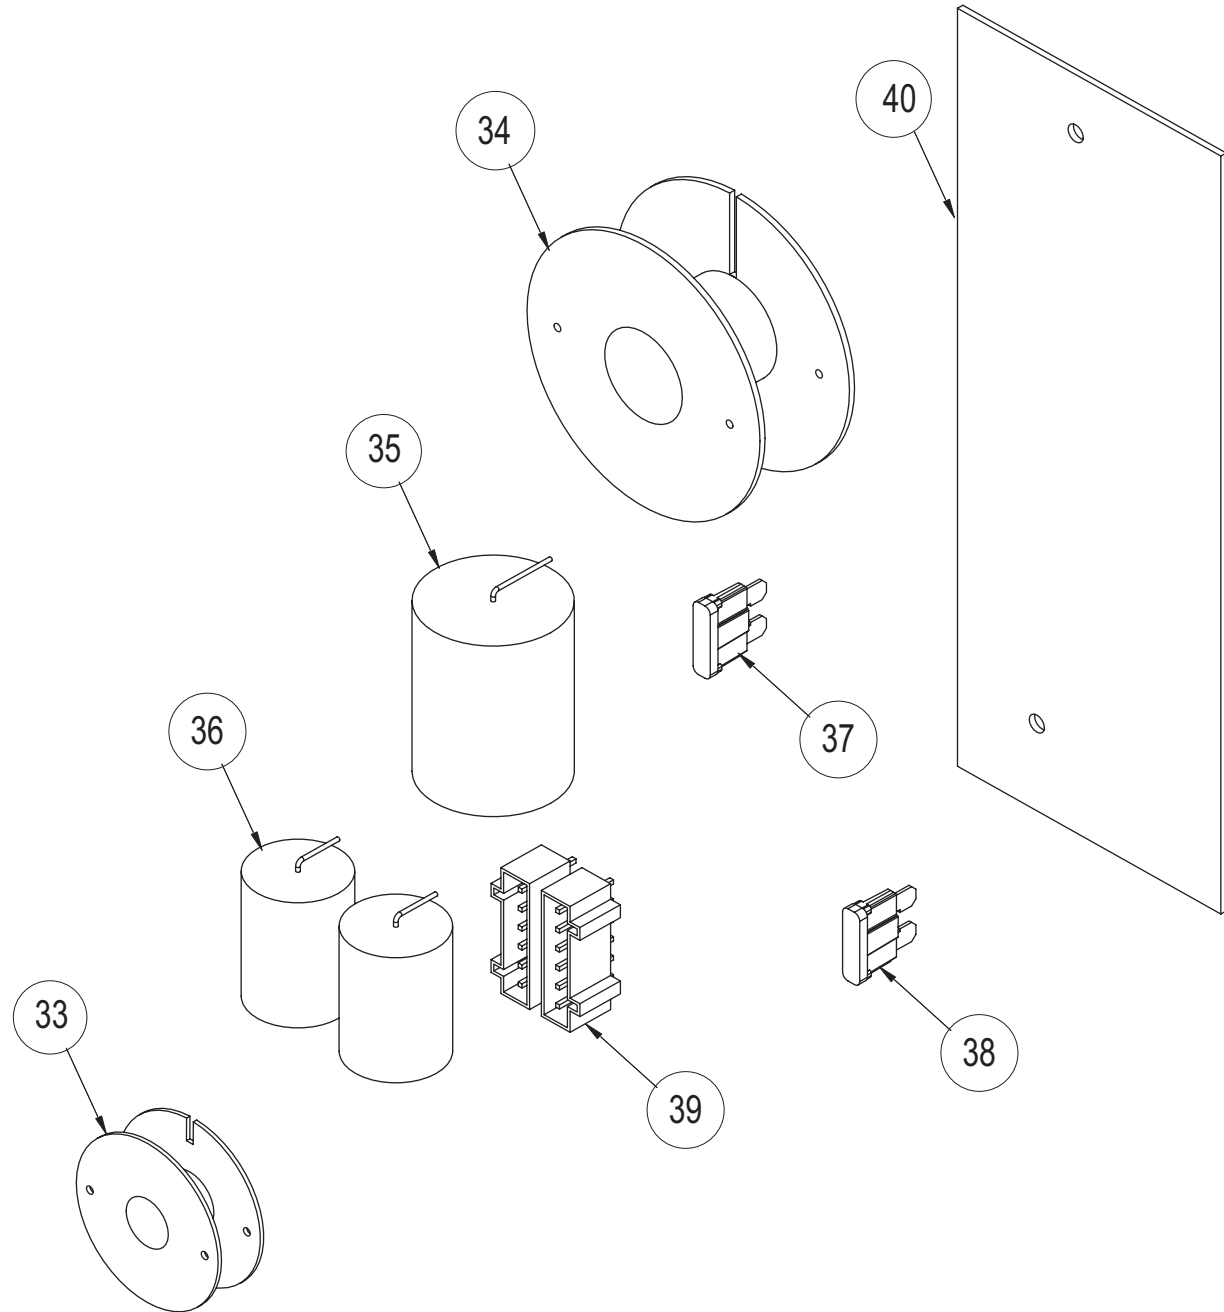

NEXO

INNOVATE

PS 15 COMPLETE CONNECTION PLATE

NEXO

INNOVATE

PS 15 MAIN PASSIVE FILTER BOARD

INNOVATE

PS 15 MAIN IMPEDANCE COMPENSATION BOARD

NEXO

INNOVATE

PS 15 HP + HORN

NEXO

INNOVATE

PS 15 COMPLETE GRID

MARK	QUANTITY	ASSEMBLY	SUB ASSEMBLY	PART REFERENCE	DESIGNATION
PS.15					
1	1	05EBPS15		05EBPS15	CABINET PS15 + ACCESSORIES
2	1			05N1560P-8	HP BASS 15" FOR PS15 COMPLETE
3	1			05HPPLAQR38	REAR WASHER FOR BASS SPEAKER
4	1			05N1560R/K	RECONE KIT FOR 15"
5	1			05JNEOHPBPS15	JOINT FOR HP BASS 15"
6	13			05VXTCX525N	SCREW TORX CYLINDRIC HEAD 5 X 25 BLACK
7	1			05MSAF3434	ACOUSTIC FOAM FOR PS15 340 X 340 X 20
8	1			05MSAF6420	ACOUSTIC FOAM FOR PS15 195 X 635 X 20
9	4			05CPBHTS2	WOOD INSERT PLASTIC BHTS-2-M6-01
10	7			05AP74511	WOOD INSERT PLASTIC M5-74-11
11	7			05ENTRPS15	HEXAGONAL SPACER M5 X 10
12	7			05AIMANT1	MAGNET FIXATION FOR PS15 GRILL
13	12			05VXTCX610N	SCREW TORX CYLINDRIC HEAD 6 X 10 BLACK
14	4			05VXTCFX525N	SCREW TORX FLAT HEAD 5 X 25 BLACK
15	1	05PS.15UC			DRIVER + HORN PS15
16	1			05N75B-8	DRIVER FOR PS15 COMPLETE
17	1			05NH75R/K	DIAPHRAGM
18	1			05PAVPS15	PS15 HORN
19	1			05JNEOHMPS15	HORN JOINT PS15
20	5			05VRX520N	WASHER 5 X 20 STEEL BLACK
21	1	05PS.15FPC		05PS.15FPC	PASSIVE FILTER FOR PS15 COMPLETE
22	1			05VLTH540	HEXAGONAL SCREW BRASS 5 X 40
23	1			05VLTH530	HEXAGONAL SCREW BRASS 5 X 30
24	2			05VRA630Z	WASHER Zg 6 X30
25	2			05VRA510ZN	WASHER Zg 5 X 10 BLACK
26	6			05VXCHB416N	SCREW TOORX BUTTON HEAD 4 X 16 STEEL BLACK
27	1		05PS.15FPA		CONNECTION PLATE COMPLETE WITH ARTWORK
28	1			05JNEOHM+TPS15	JOINT FOR CONNECTION PLATE
29	3			05CNXNL4MP	SPEAKON 4
30	6			05VRIV3.216N	ALUMINIUM RIVET PLATE
31	1			05APBOUCH250	SECURITY PLUG FOR SPEAKON CONNECTOR
32	1		05PS.15FPB		PASSIVE FILTER