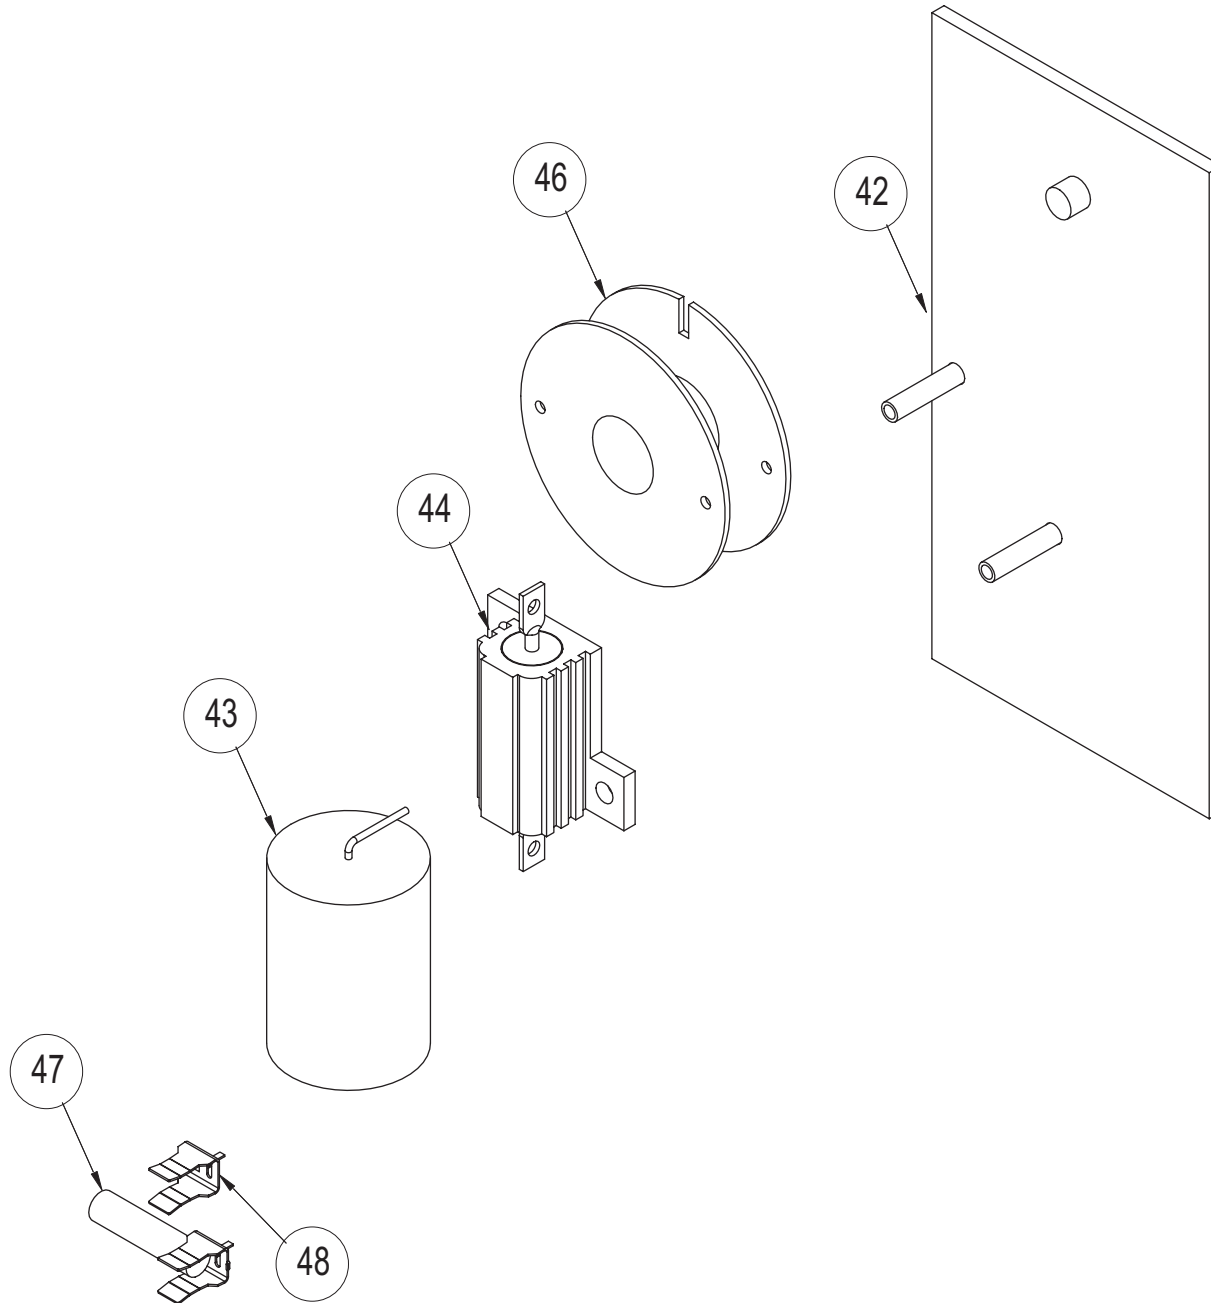

NEXO

INNOVATE

PS 15 COMPLETE CONNECTION PLATE

NEXO

INNOVATE

PS 15 MAIN PASSIVE FILTER BOARD

INNOVATE

PS 15 MAIN IMPEDANCE COMPENSATION BOARD

NEXO

INNOVATE

PS 15 HP + HORN

NEXO

INNOVATE

PS 15 COMPLETE GRID

MARK	QUANTITY	ASSEMBLY	SUB ASSEMBLY	PART REFERENCE	DESIGNATION
PS.15					
1	1	05EBPS15		05EBPS15	CABINET PS15 + ACCESSORIES
2	1			05N1560P-8	HP BASS 15" FOR PS15 COMPLETE
3	1			05HPPLAQR38	REAR WASHER FOR BASS SPEAKER
4	1			05N1560R/K	RECONE KIT FOR 15"
5	1			05JNEOHPBPS15	JOINT FOR HP BASS 15"
6	13			05VXTCX525N	SCREW TORX CYLINDRIC HEAD 5 X 25 BLACK
7	1			05MSAF3434	ACOUSTIC FOAM FOR PS15 340 X 340 X 20
8	1			05MSAF6420	ACOUSTIC FOAM FOR PS15 195 X 635 X 20
9	4			05CPBHTS2	WOOD INSERT PLASTIC BHTS-2-M6-01
10	7			05AP74511	WOOD INSERT PLASTIC M5-74-11
11	7			05ENTRPS15	HEXAGONAL SPACER M5 X 10
12	7			05AIMANT1	MAGNET FIXATION FOR PS15 GRILL
13	12			05VXTCX610N	SCREW TORX CYLINDRIC HEAD 6 X 10 BLACK
14	4			05VXTCFX525N	SCREW TORX FLAT HEAD 5 X 25 BLACK
15	1	05PS.15UC			DRIVER + HORN PS15
16	1			05N75B-8	DRIVER FOR PS15 COMPLETE
17	1			05NH75R/K	DIAPHRAGM
18	1			05PAVPS15	PS15 HORN
19	1			05JNEOHMPS15	HORN JOINT PS15
20	5			05VRX520N	WASHER 5 X 20 STEEL BLACK
21	1	05PS.15FPC		05PS.15FPC	PASSIVE FILTER FOR PS15 COMPLETE
22	1			05VLTH540	HEXAGONAL SCREW BRASS 5 X 40
23	1			05VLTH530	HEXAGONAL SCREW BRASS 5 X 30
24	2			05VRA630Z	WASHER Zg 6 X30
25	2			05VRA510ZN	WASHER Zg 5 X 10 BLACK
26	6			05VXCHB416N	SCREW TOORX BUTTON HEAD 4 X 16 STEEL BLACK
27	1		05PS.15FPA		CONNECTION PLATE COMPLETE WITH ARTWORK
28	1			05JNEOHM+TPS15	JOINT FOR CONNECTION PLATE
29	3			05CNXNL4MP	SPEAKON 4
30	6			05VRIV3.216N	ALUMINIUM RIVET PLATE
31	1			05APBOUCH250	SECURITY PLUG FOR SPEAKON CONNECTOR
32	1		05PS.15FPB		PASSIVE FILTER