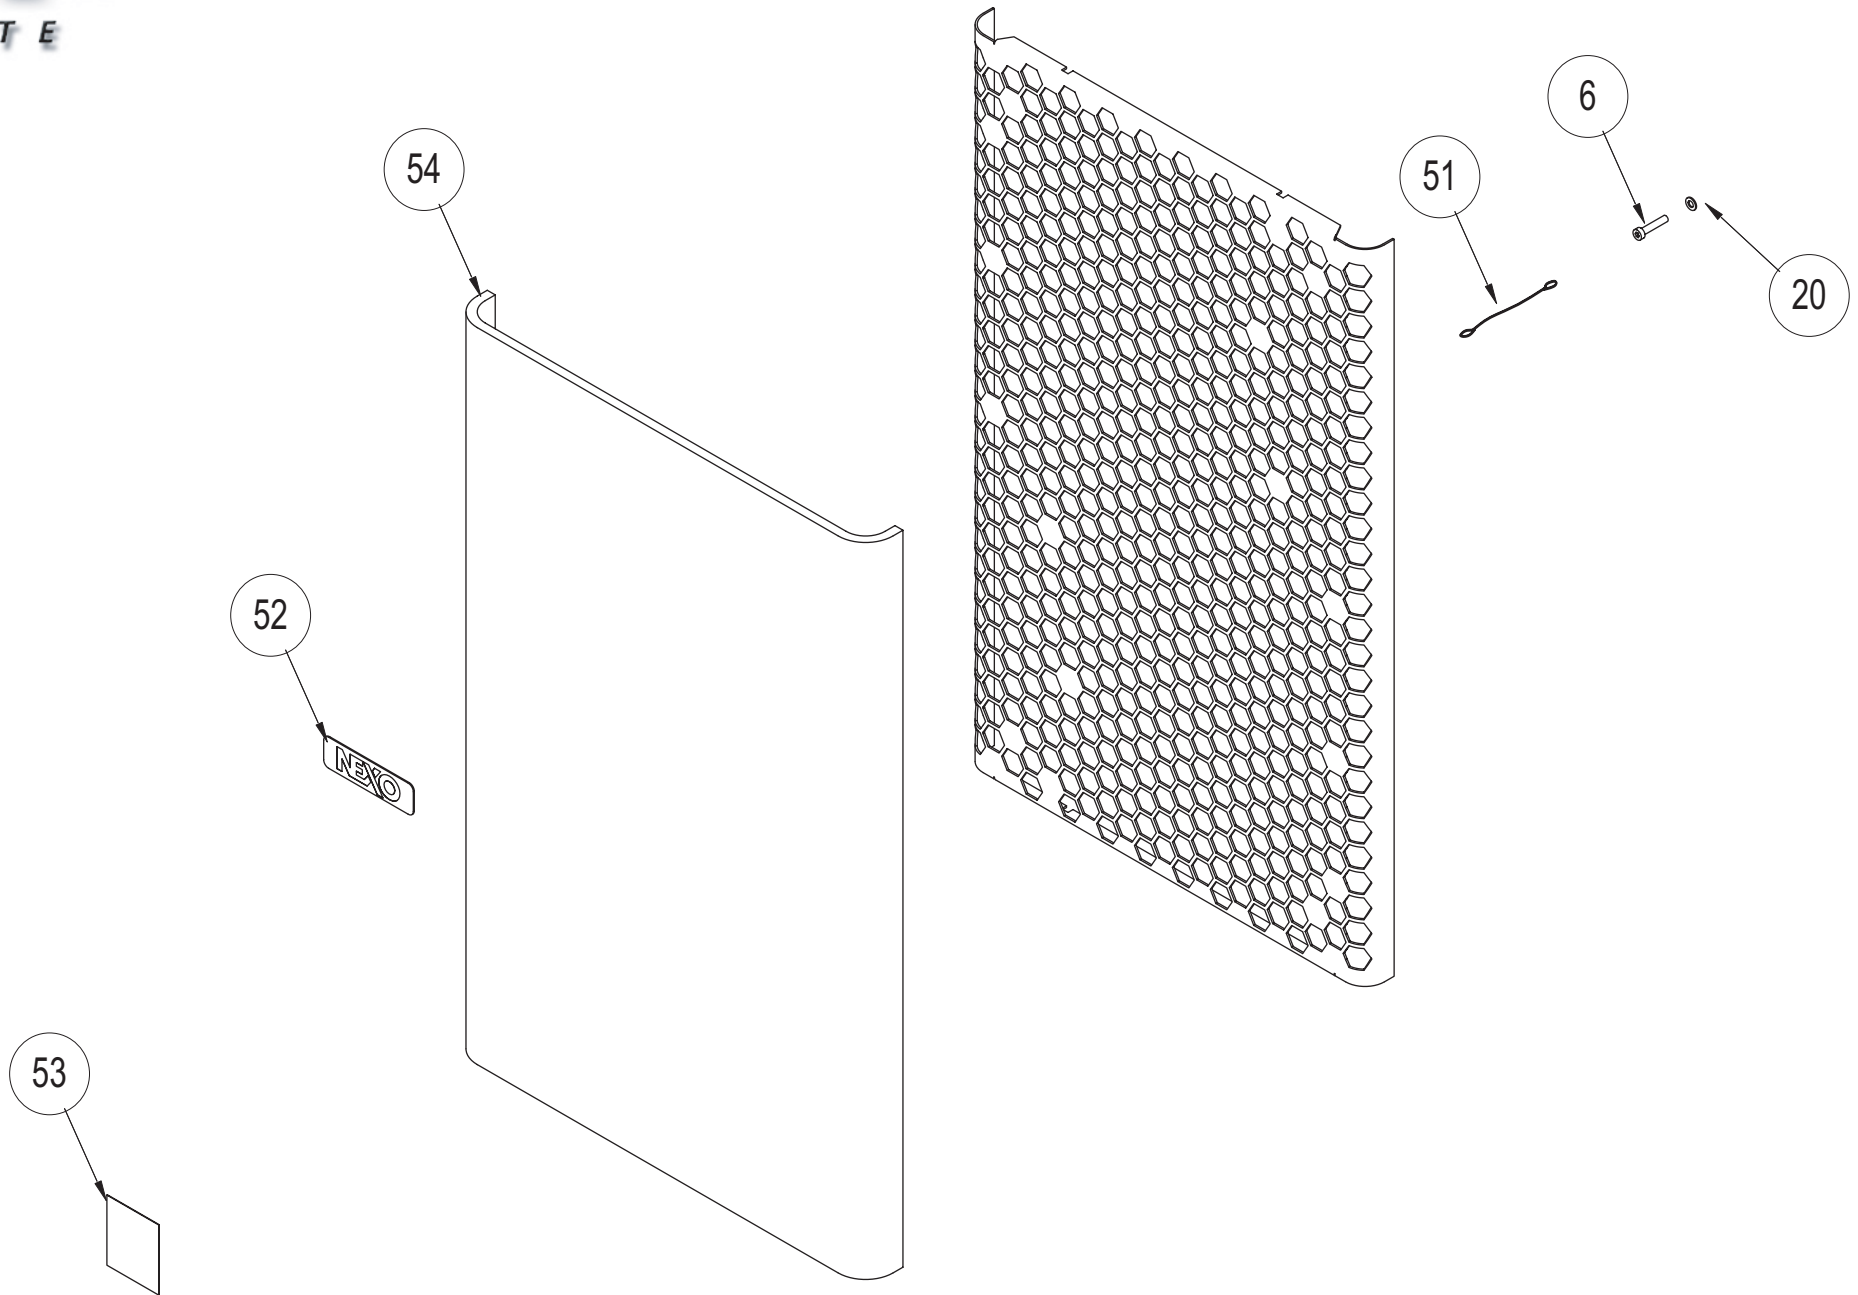

NEXO

INNOVATE

PS 15 HP + HORN

NEXO

INNOVATE

PS 15 COMPLETE GRID

MARK	QUANTITY	ASSEMBLY	SUB ASSEMBLY	PART REFERENCE	DESIGNATION
PS.15					
1	1	05EBPS15		05EBPS15	CABINET PS15 + ACCESSORIES
2	1			05N1560P-8	HP BASS 15" FOR PS15 COMPLETE
3	1			05HPPLAQR38	REAR WASHER FOR BASS SPEAKER
4	1			05N1560R/K	RECONE KIT FOR 15"
5	1			05JNEOHPBPS15	JOINT FOR HP BASS 15"
6	13			05VXTCX525N	SCREW TORX CYLINDRIC HEAD 5 X 25 BLACK
7	1			05MSAF3434	ACOUSTIC FOAM FOR PS15 340 X 340 X 20
8	1			05MSAF6420	ACOUSTIC FOAM FOR PS15 195 X 635 X 20
9	4			05CPBHTS2	WOOD INSERT PLASTIC BHTS-2-M6-01
10	7			05AP74511	WOOD INSERT PLASTIC M5-74-11
11	7			05ENTRPS15	HEXAGONAL SPACER M5 X 10
12	7			05AIMANT1	MAGNET FIXATION FOR PS15 GRILL
13	12			05VXTCX610N	SCREW TORX CYLINDRIC HEAD 6 X 10 BLACK
14	4			05VXTCFX525N	SCREW TORX FLAT HEAD 5 X 25 BLACK
15	1	05PS.15UC			DRIVER + HORN PS15
16	1			05N75B-8	DRIVER FOR PS15 COMPLETE
17	1			05NH75R/K	DIAPHRAGM
18	1			05PAVPS15	PS15 HORN
19	1			05JNEOHMPS15	HORN JOINT PS15
20	5			05VRX520N	WASHER 5 X 20 STEEL BLACK
21	1	05PS.15FPC		05PS.15FPC	PASSIVE FILTER FOR PS15 COMPLETE
22	1			05VLTH540	HEXAGONAL SCREW BRASS 5 X 40
23	1			05VLTH530	HEXAGONAL SCREW BRASS 5 X 30
24	2			05VRA630Z	WASHER Zg 6 X30
25	2			05VRA510ZN	WASHER Zg 5 X 10 BLACK
26	6			05VXCHB416N	SCREW TOORX BUTTON HEAD 4 X 16 STEEL BLACK
27	1		05PS.15FPA		CONNECTION PLATE COMPLETE WITH ARTWORK
28	1			05JNEOHM+TPS15	JOINT FOR CONNECTION PLATE
29	3			05CNXNL4MP	SPEAKON 4
30	6			05VRIV3.216N	ALUMINIUM RIVET PLATE
31	1			05APBOUCH250	SECURITY PLUG FOR SPEAKON CONNECTOR
32	1		05PS.15FPB		PASSIVE FILTER