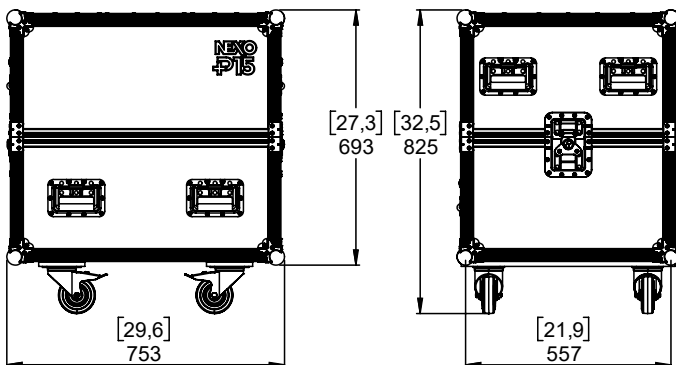

Flight Case for 2x P15

Direct Access to CNX

Weight: 32 kg / 71 lb

Dimensions:

- NEXO cannot accept responsibility for accidents caused by any factor other than defects in this product itself.
- Please check the web site nexo-sa.com for the latest update.