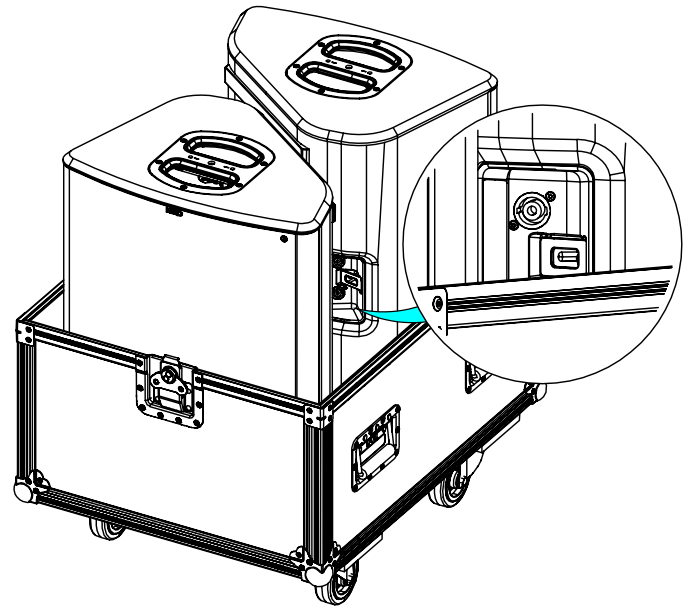

Flight Case for 2x P15

Direct Access to CNX

Weight: 32 kg / 71 lb

Dimensions:

- NEXO cannot accept responsibility for accidents caused by any factor other than defects in this product itself.
- Please check the web site nexo-sa.com for the latest update.