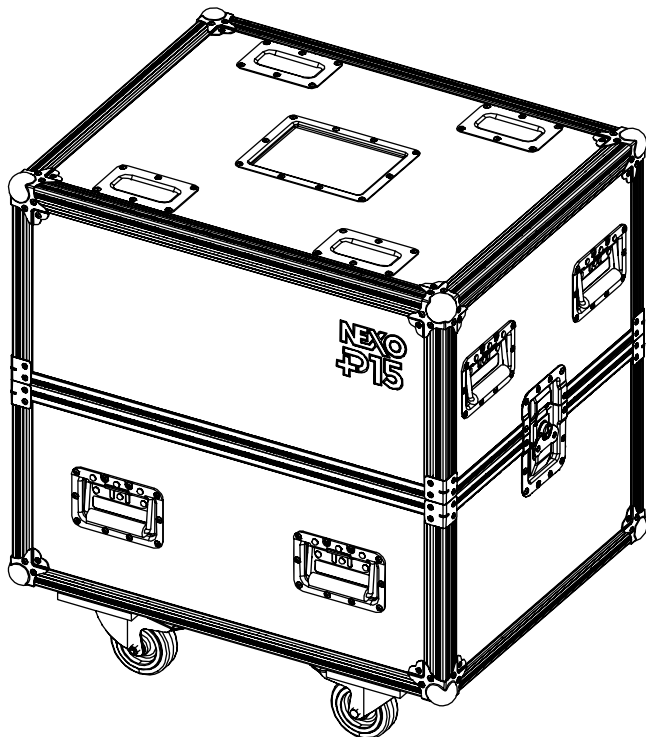

Flight Case for 2x P15

Direct Access to CNX

Weight: 32 kg / 71 lb

Dimensions:

- NEXO cannot accept responsibility for accidents caused by any factor other than defects in this product itself.
- Please check the web site nexo-sa.com for the latest update.