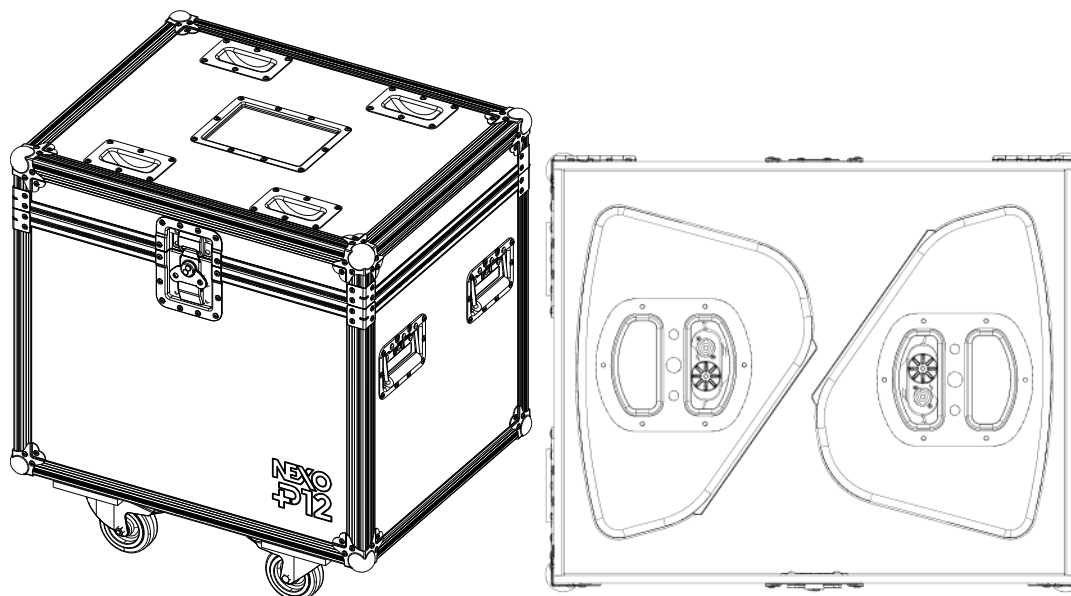

## Flight case for 2x P12

Weight: 27 kg / 60 lb

Dimensions:

- NEXO cannot accept responsibility for accidents caused by any factor other than defects in this product itself.
- Please check the web site [nexo-sa.com](http://nexo-sa.com) for the latest update.