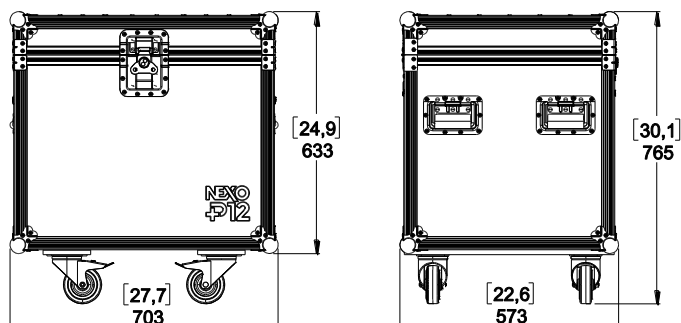

## Flight case for 2x P12

Weight: 27 kg / 60 lb

Dimensions:

- NEXO cannot accept responsibility for accidents caused by any factor other than defects in this product itself.
- Please check the web site [nexo-sa.com](http://nexo-sa.com) for the latest update.