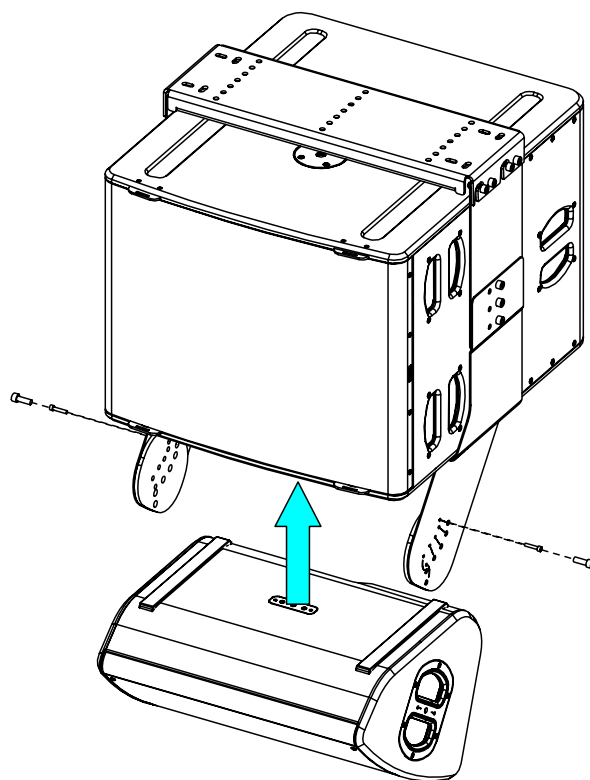

Use only the provided screws (thread lock coated) and accessories.

**Implementation of a L18**

<p>Prepare the Main plates by screwing the M10x30 screws on the holes (see picture below), do not tighten completely and leave at least 6mm.</p> <p>Assemble the Plates on each side of L18 using the M10x16 screws.</p>	<p>Place the assembly below the ceiling plate.</p>	<p>Tighten the screws. Secure with the 4 provided M10x30 screws.</p>

## Implementation of a P15

Place P15 between the plates, position at the chosen angle, fasten with M10x30 screws and secure with M6x30 screws.