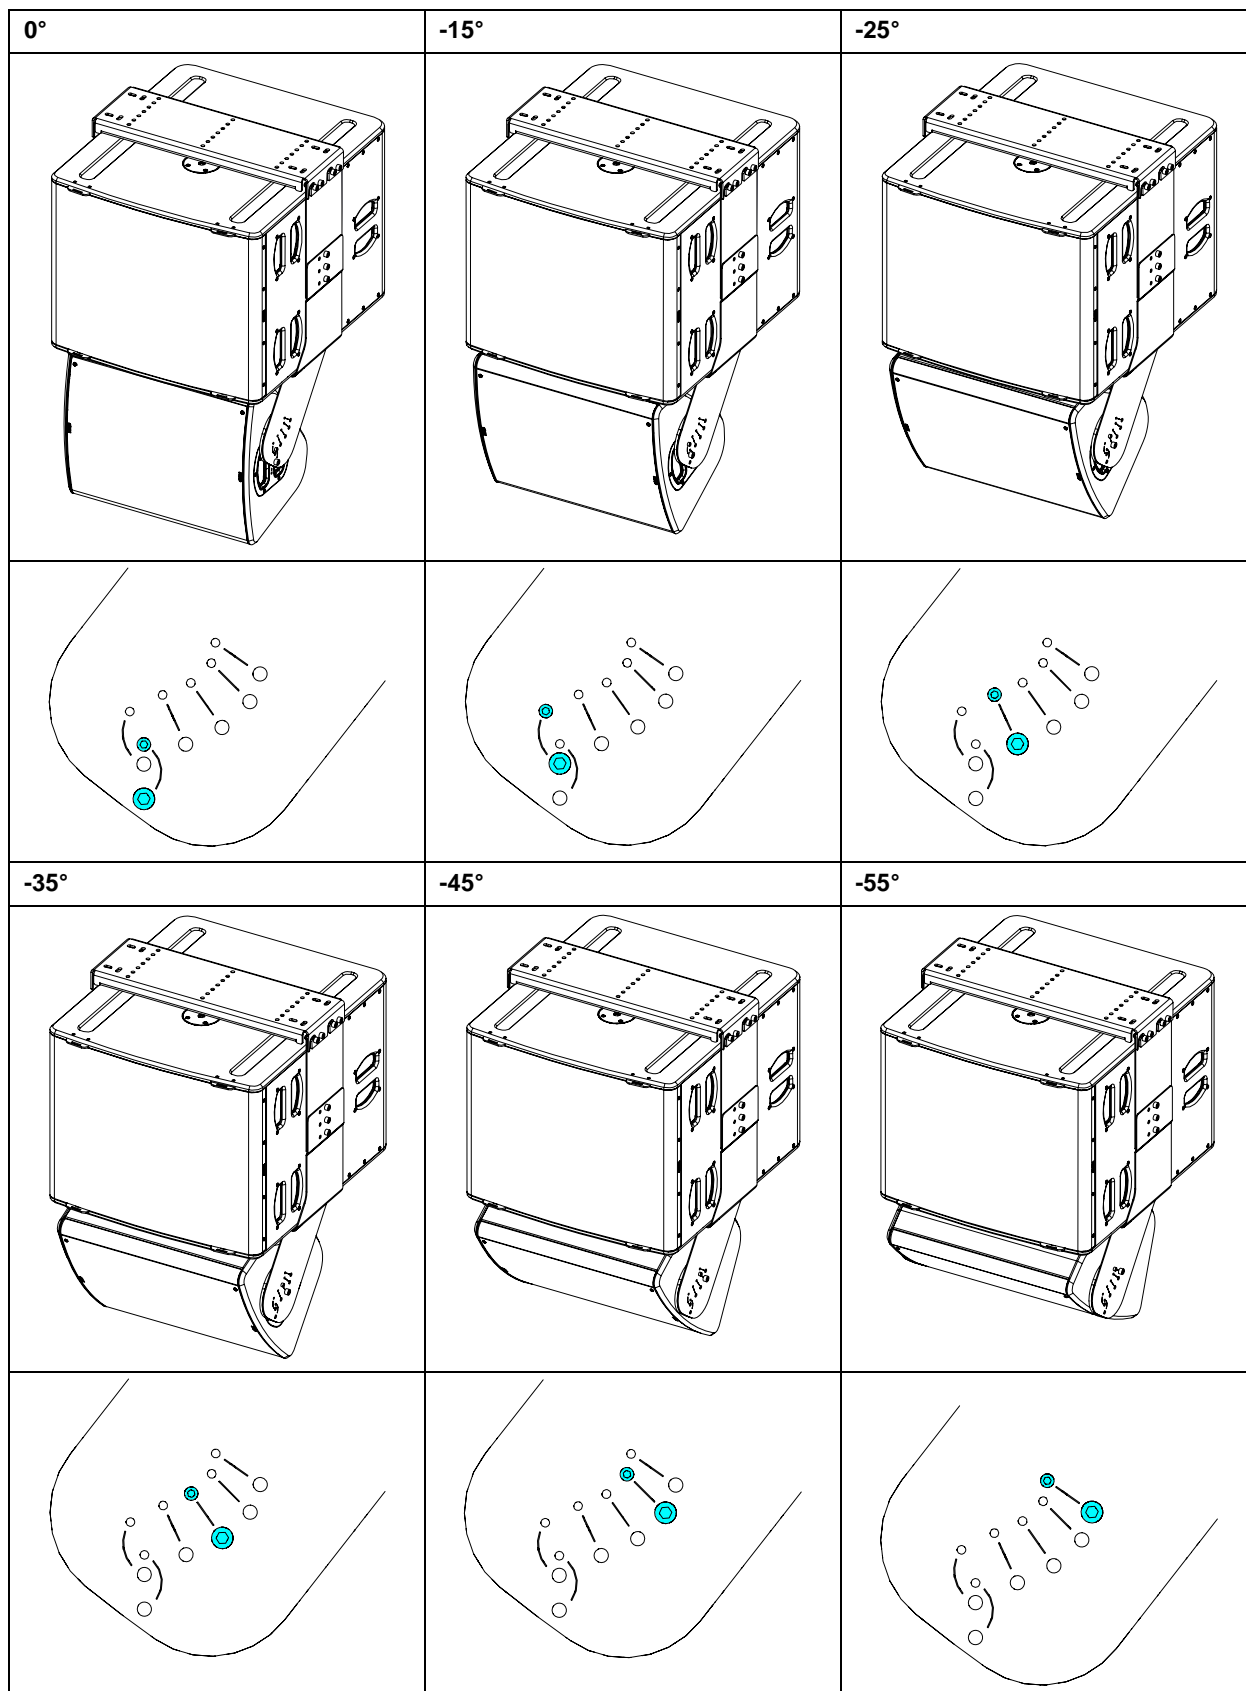

Standard inclinations :

- NEXO cannot accept responsibility for accidents caused by any factor other than defects in this product itself.
- Please check the web site nexo-sa.com for the latest update.

NEXO

nexo-sa.com
ZA du Pre de la Dame Jeanne
60128 PLAILLY - France

- Read this document before using.
- Keep this document.
- Observe all warnings and cautions.