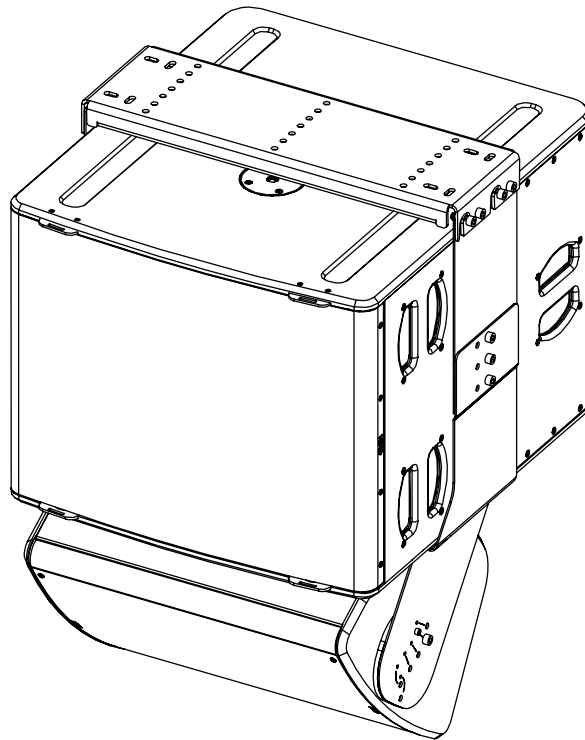

## P15 Under L18 Rigging System

### Contents:

Weight: 21 kg / 46.2 lb

**Dimensions:**

For fixation, you have the choice between M8 and M10

**WARNINGS**

Ensure that the mounting location and fasteners can support at least 4 times the weight of all the installed cabinets, auxiliary equipment and cables.

Use only the provided screws (thread lock coated) and accessories.

**Implementation of a L18**

<p>Prepare the Main plates by screwing the M10x30 screws on the holes (see picture below), do not tighten completely and leave at least 6mm.</p> <p>Assemble the Plates on each side of L18 using the M10x16 screws.</p>	<p>Place the assembly below the ceiling plate.</p>	<p>Tighten the screws. Secure with the 4 provided M10x30 screws.</p>