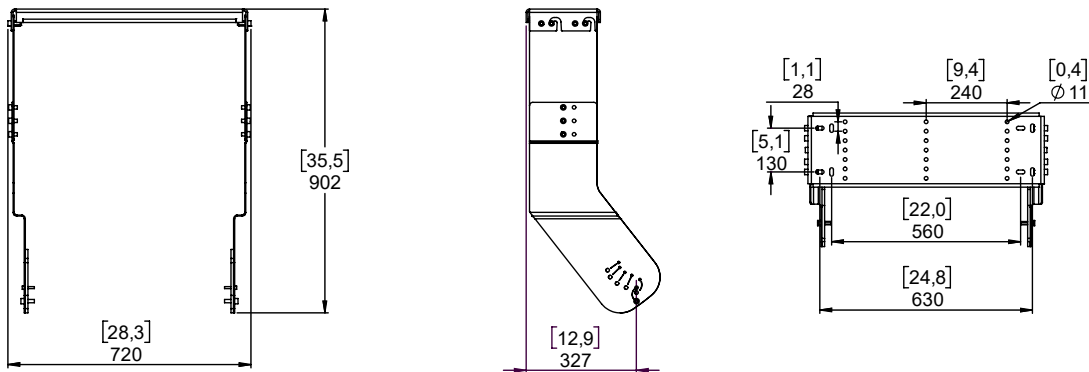

### Contents:

Weight: 21 kg / 46.2 lb

**Dimensions:**

For fixation, you have the choice between M8 and M10

**WARNINGS**

Ensure that the mounting location and fasteners can support at least 4 times the weight of all the installed cabinets, auxiliary equipment and cables.

## Implementation of a P15

Place P15 between the plates, position at the chosen angle, fasten with M10x30 screws and secure with M6x30 screws.