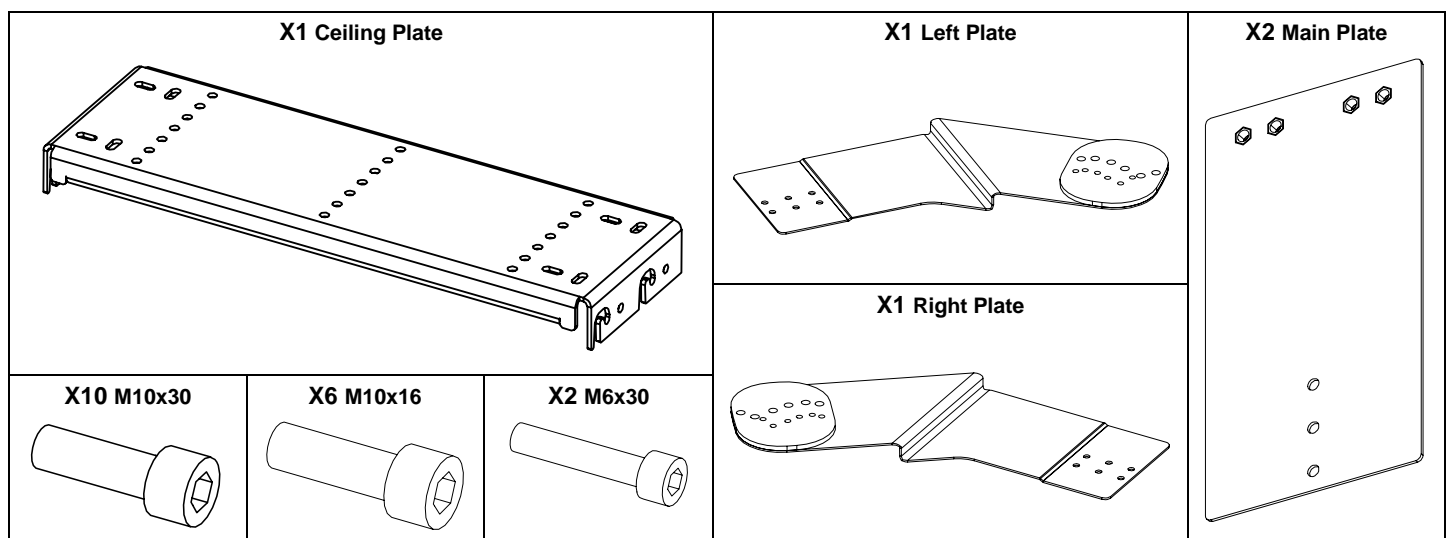

## P15 Under L18 Rigging System

### Contents:

Weight: 21 kg / 46.2 lb

**Dimensions:**

For fixation, you have the choice between M8 and M10

**WARNINGS**

Ensure that the mounting location and fasteners can support at least 4 times the weight of all the installed cabinets, auxiliary equipment and cables.

Use only the provided screws (thread lock coated) and accessories.

**Implementation of a L18**

<p>Prepare the Main plates by screwing the M10x30 screws on the holes (see picture below), do not tighten completely and leave at least 6mm.</p> <p>Assemble the Plates on each side of L18 using the M10x16 screws.</p>	<p>Place the assembly below the ceiling plate.</p>	<p>Tighten the screws. Secure with the 4 provided M10x30 screws.</p>

## Implementation of a P15

Place P15 between the plates, position at the chosen angle, fasten with M10x30 screws and secure with M6x30 screws.