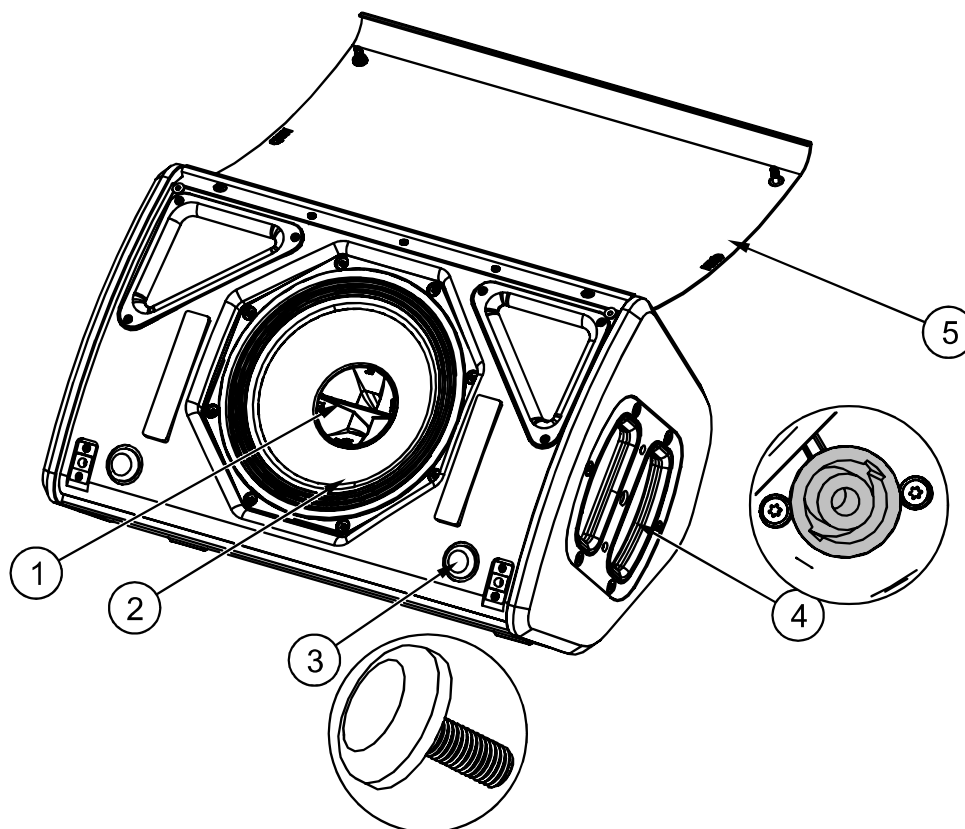

MAINTENANCE

Spare parts

MARK	QUANTITY	REFERENCE	DESIGNATION
1	1	05PAV8-100-100	HORN 100°-100°
		04PNT-P811060	HORN 110°-60°
2	1	05HPC8	P8 driver complete (with screws)
		05HPC8R/K	Recone Kit 8" (with screws)
		05NHP8R/K	HF diaphragm P8 (with screws)
3	2	05RUBGRD01	Plastic Pad Black
		05RUBGRD01-PW	Plastic Pad White
4	2	05SPK01	Speakon NL4 complete (with screws)
5	1	05P8UA-PW	Complete grille Touring White (with fasteners)
		05P8UA	Complete grille Touring Black (with fasteners)
		05P8UA-I	Complete grille Instal Black (with fasteners)
		05P8UA-IPW	Complete grille Instal White (with fasteners)