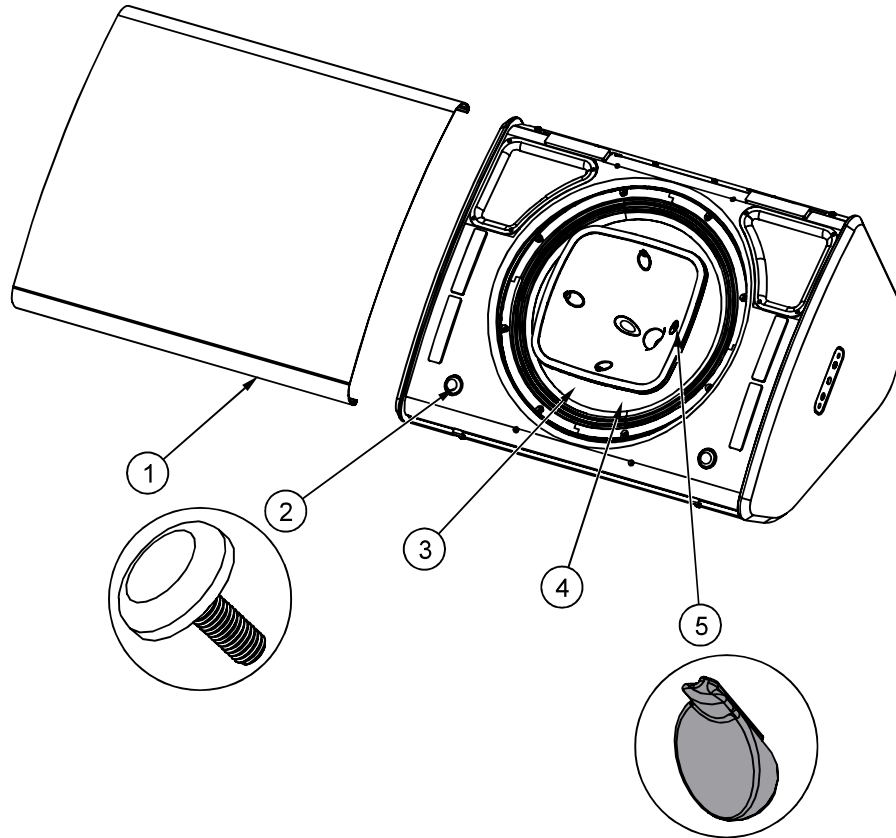

MAINTENANCE

Spare parts

| MARK | QUANTITY | REFERENCE | DESIGNATION |
|------|----------|---------------|---|
| 1 | 1 | 05P15UA-I | Complete grille Instal Black (with fasteners) |
| | 1 | 05P15UA-IPW | Complete grille Instal White (with fasteners) |
| 2 | 2 | 05RUBGRD01 | Plastic Pad Black |
| | 2 | 05RUBGRD01-PW | Plastic Pad White |
| 3 | 1 | 05HPC15 | P15 driver complete (with screws) |
| | 1 | 05HPC15R/K | Recone Kit 15" (with screws) |
| 4 | 1 | 05NHP15R/K | HF diaphragm (with screws) |
| 5 | 4 | 05CAPB01 | HF cap black |
| | 4 | 05CAPB01-PW | HF cap White |