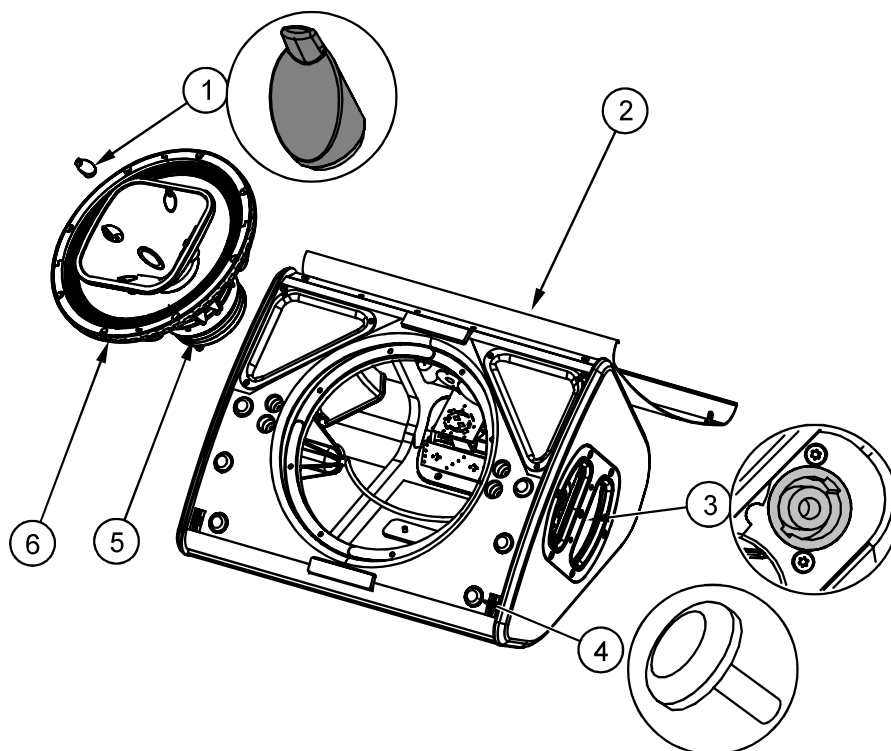

Spare parts

MARK	QUANTITY	REFERENCE	DESIGNATION
1	4	05CAPB01	HF cap black
	4	05CAPB01-PW	HF cap White
2	1	05P12UA	Complete grille Touring Black (with fasteners)
	1	05P12UA-PW	Complete grille Touring White (with fasteners)
	1	05P12UA-I	Complete grille Instal Black (with fasteners)
	1	05P12UA-IPW	Complete grille Instal White (with fasteners)
3	2	05SPK01	Speakon NL4 complete (with screws)
4	6	05RUBGRD01	Plastic Pad Black
	6	05RUBGRD01-PW	Plastic Pad White
5	1	05NHP12R/K	HF diaphragm (with screws)
6	1	05HPC12	P12 driver complete (with screws)
	1	05HPC12R/K	Recone Kit 12" (with screws)