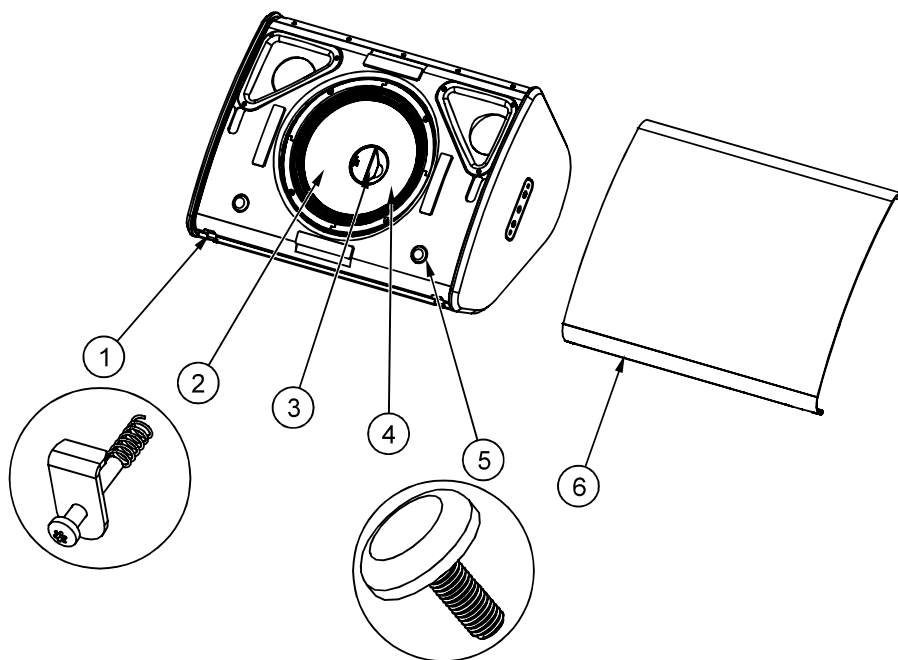

Spare parts

MARK	QUANTITY	REFERENCE	DESIGNATION
1	2	05GRIDFIX1	Grid Hook Black
	2	05GRIDFIX1-PW	Grid Hook White
2	1	05HPC10	P10 driver complete (with screws)
	1	05HPC10R/K	Recone Kit 10" (with screws)
3	1	05PAV10-100-100	HORN 100°-100°
	1	04PNT-P1011060	HORN 110°-60°
4	1	05NHP10R/K	HF diaphragm (with screws)
5	2	05RUBGRD01	Plastic Pad Black
	2	05RUBGRD01-PW	Plastic Pad White
6	1	05P10UA-I	Complete grille Instal Black (with fasteners)
	1	05P10UA-IPW	Complete grille Instal White (with fasteners)