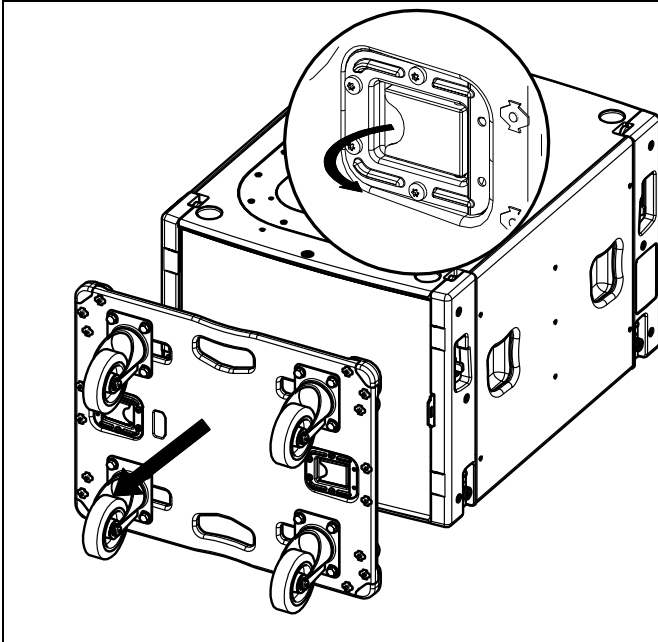

Wheelboard for 1x MSUB15

Contents:

Weight: 6 kg / 13.3 lb

Dimensions:

The wheelboard can hold in vertical position

Use:

Pull handles on each side to remove the wheelboard

Push the wheelboard to lock both latches