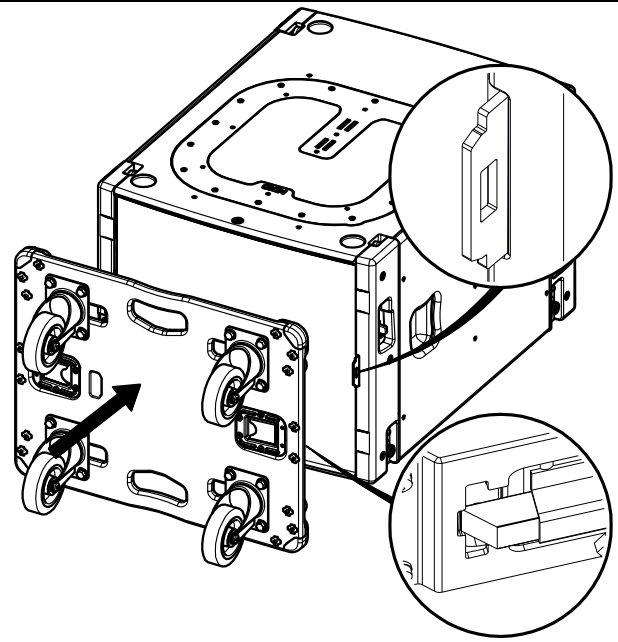

Wheelboard for 1x MSUB15

Contents:

Weight: 6 kg / 13.3 lb

Dimensions:

The wheelboard can hold in vertical position

Use:

Pull handles on each side to remove the wheelboard

Push the wheelboard to lock both latches