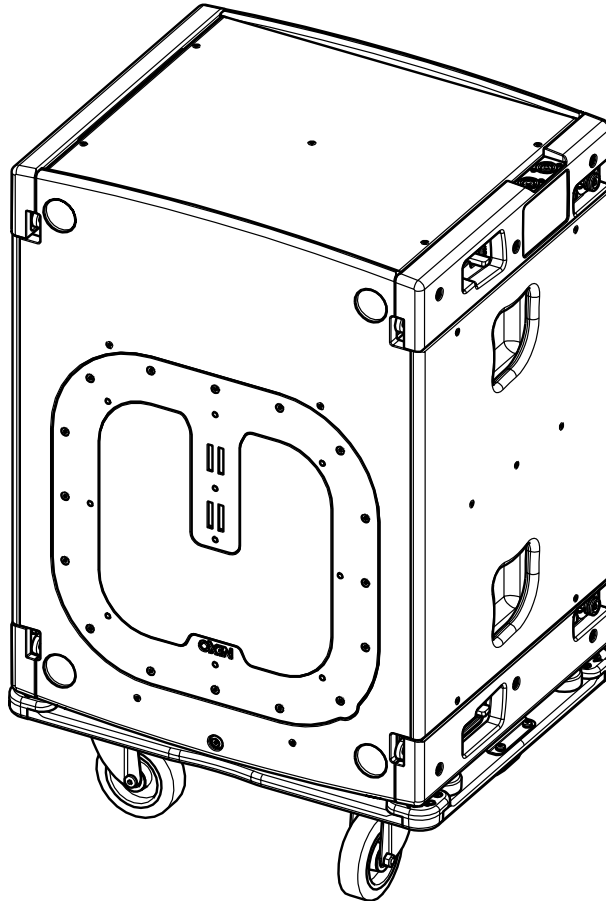

Wheelboard for 1x MSUB15

Contents:

Weight: 6 kg / 13.3 lb

Dimensions:

The wheelboard can hold in vertical position

Use:

Pull handles on each side to remove the wheelboard

Push the wheelboard to lock both latches