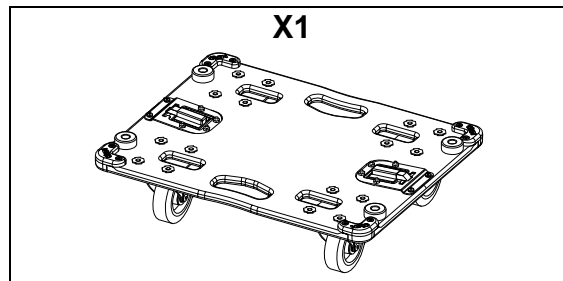

Wheelboard for 1x MSUB15

Contents:

Weight: 6 kg / 13.3 lb

Dimensions:

The wheelboard can hold in vertical position

Use:

Pull handles on each side to remove the wheelboard

Push the wheelboard to lock both latches