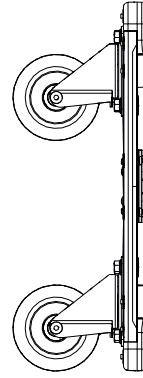

Wheelboard for 1x MSUB15

Contents:

Weight: 6 kg / 13.3 lb

Dimensions:

The wheelboard can hold in vertical position

Use:

Pull handles on each side to remove the wheelboard

Push the wheelboard to lock both latches