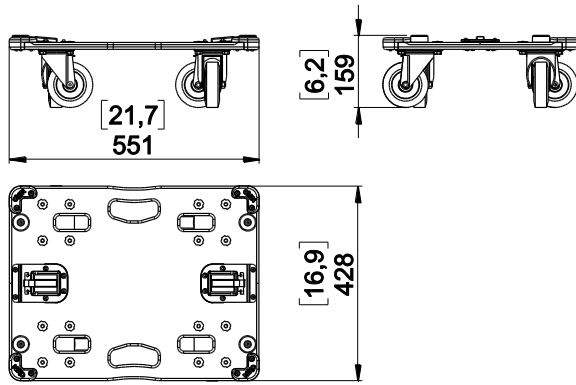

Wheelboard for 1x MSUB15

Contents:

Weight: 6 kg / 13.3 lb

Dimensions:

The wheelboard can hold in vertical position

Use:

Pull handles on each side to remove the wheelboard

Push the wheelboard to lock both latches