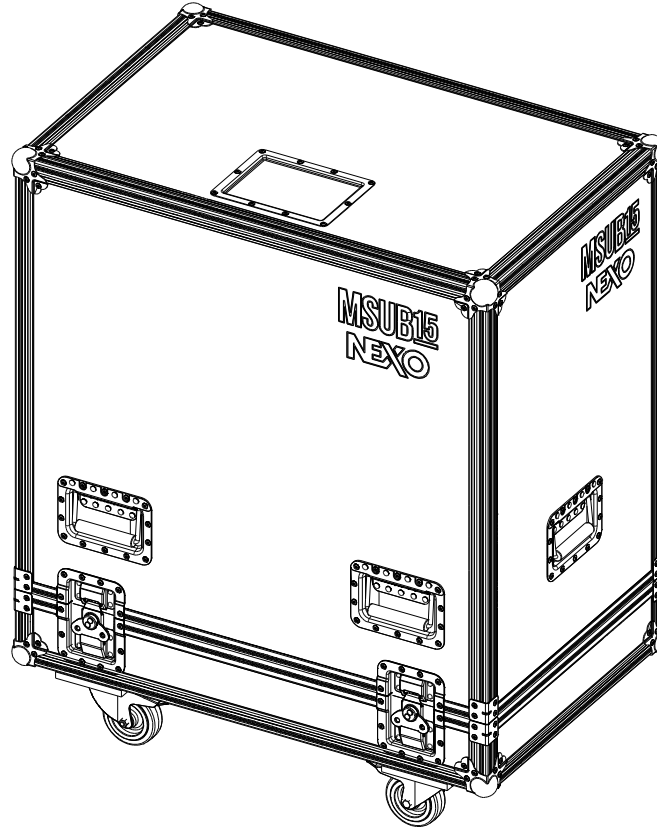

### Flight Case for 2x MSUB15

#### Dimensions:

Weight: 43 kg / 95 lb