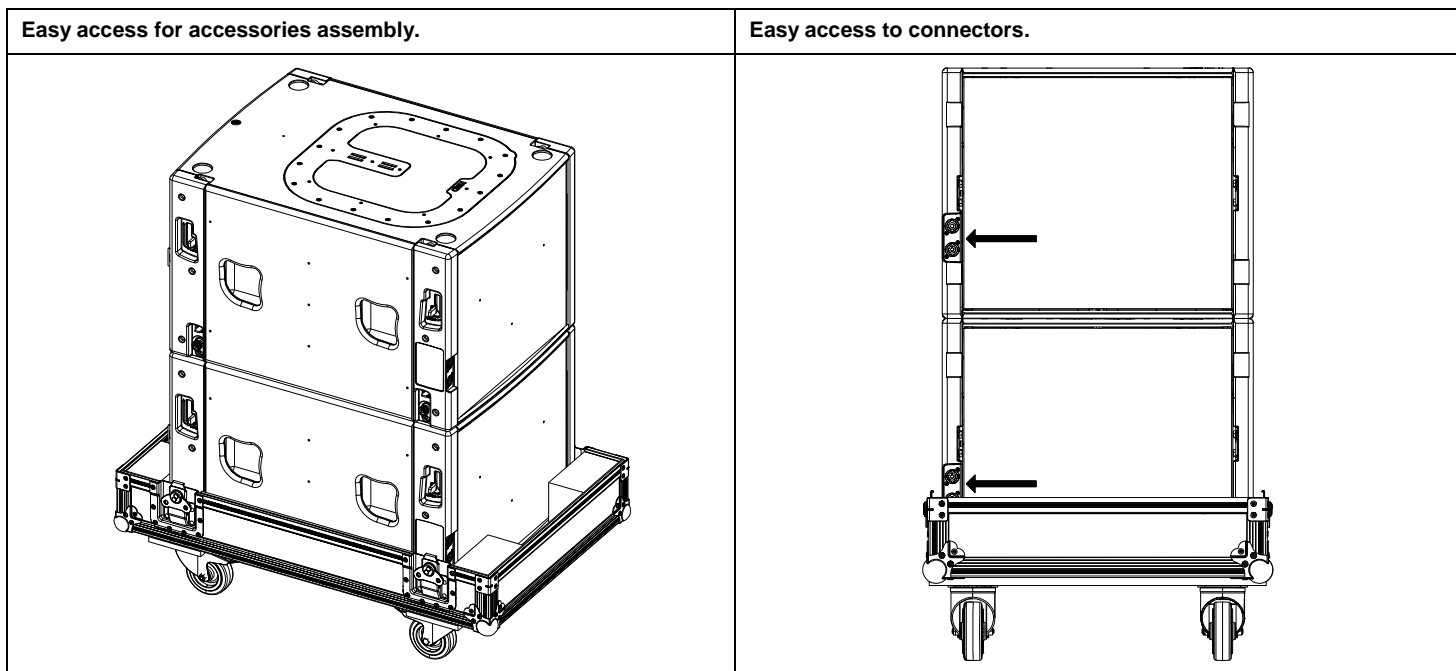

Use:

- NEXO cannot accept responsibility for accidents caused by any factor other than defects in this product itself.
- Please check the web site www.nexo-sa.com for the latest update.

NEXO

www.nexo-sa.com

ZA du pre de la Dame Jeanne

60128 PLAILLY-France

- Read this document before using.
- Keep this document.
- Observe all warnings and cautions.