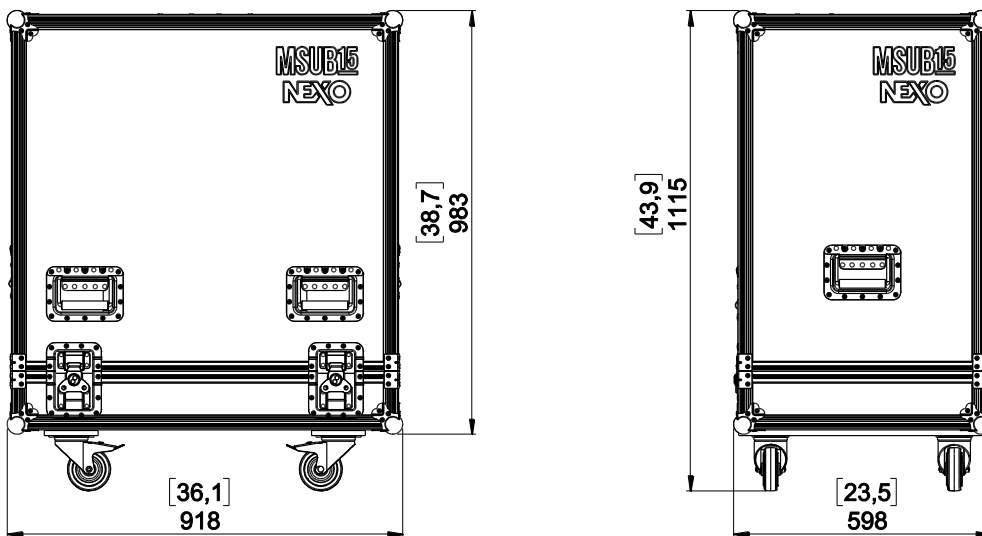

### Flight Case for 2x MSUB15

#### Dimensions:

Weight: 43 kg / 95 lb