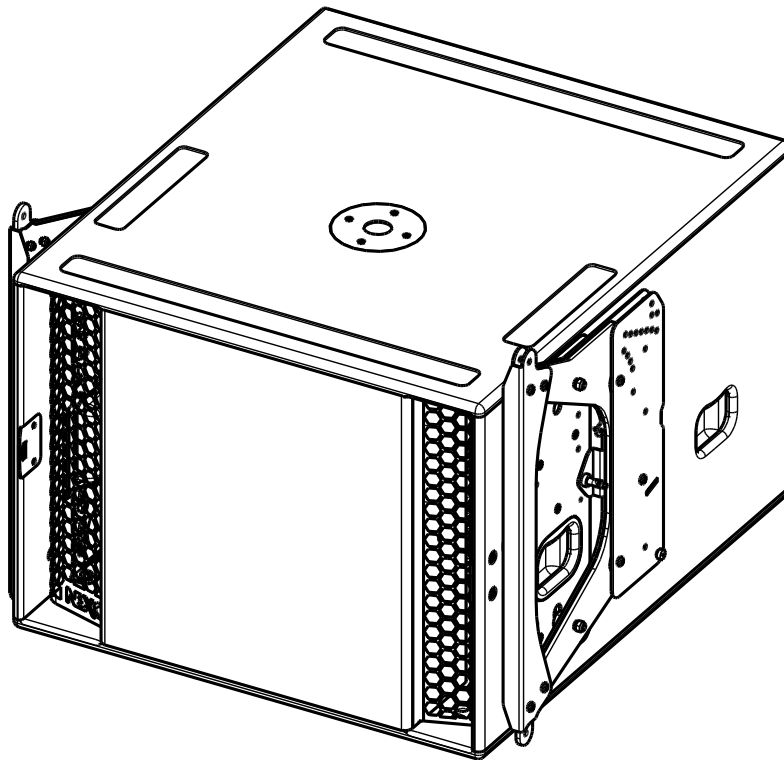

LS18 Crossbow

Contents:

Weight: 8 kg / 17.5 lb (each)

Other Accessories:

- NEXO cannot accept responsibility for accidents caused by any factor other than defects in this product itself.
- Please check the web site nexo-sa.com for the latest update.