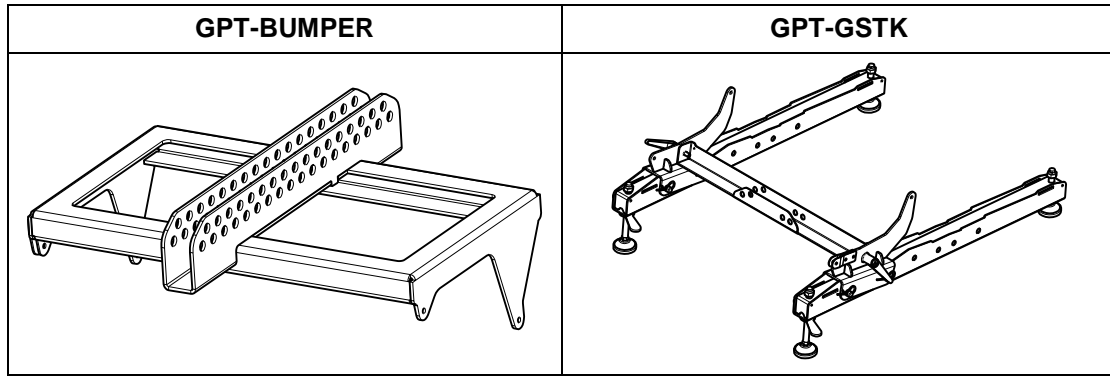

LS18 Crossbow

Contents:

Weight: 8 kg / 17.5 lb (each)

Other Accessories:

- NEXO cannot accept responsibility for accidents caused by any factor other than defects in this product itself.
- Please check the web site nexo-sa.com for the latest update.