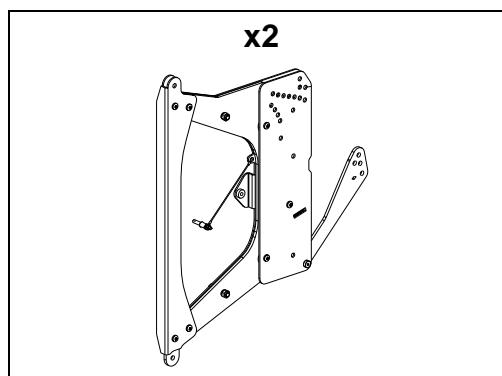

LS18 Crossbow

Contents:

Weight: 8 kg / 17.5 lb (each)

Other Accessories:

- NEXO cannot accept responsibility for accidents caused by any factor other than defects in this product itself.
- Please check the web site nexo-sa.com for the latest update.