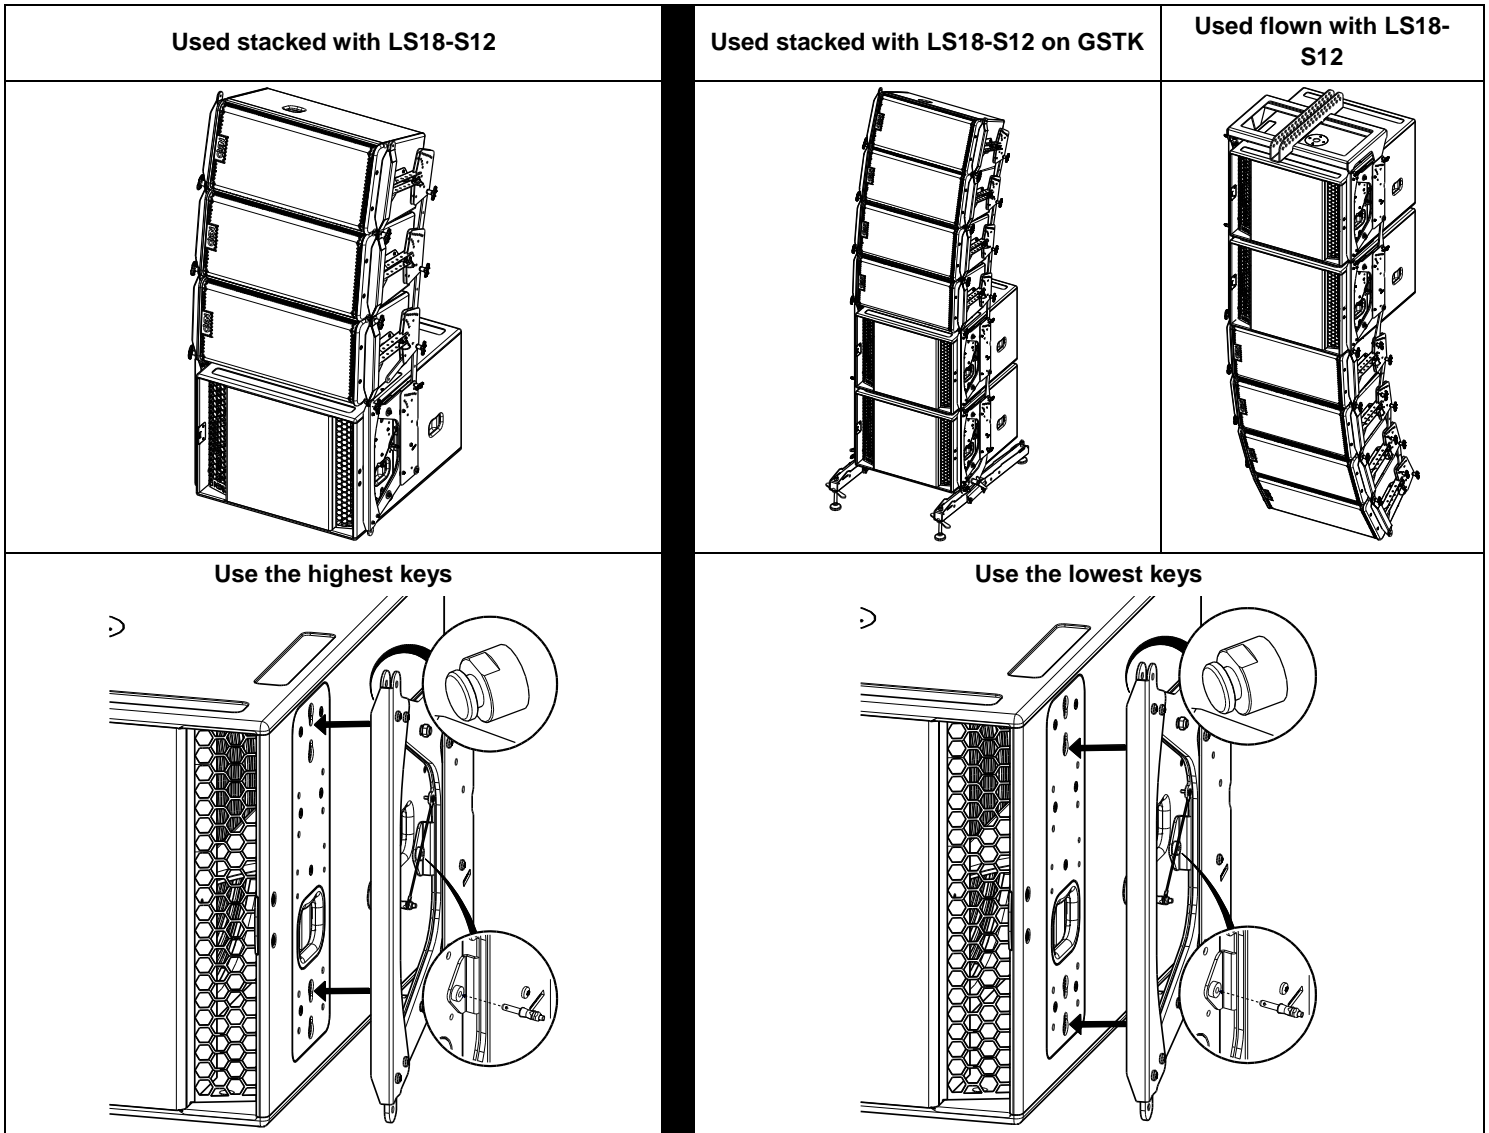

LS18 Crossbow

Contents:

Weight: 8 kg / 17.5 lb (each)

Other Accessories:

- NEXO cannot accept responsibility for accidents caused by any factor other than defects in this product itself.
- Please check the web site nexo-sa.com for the latest update.