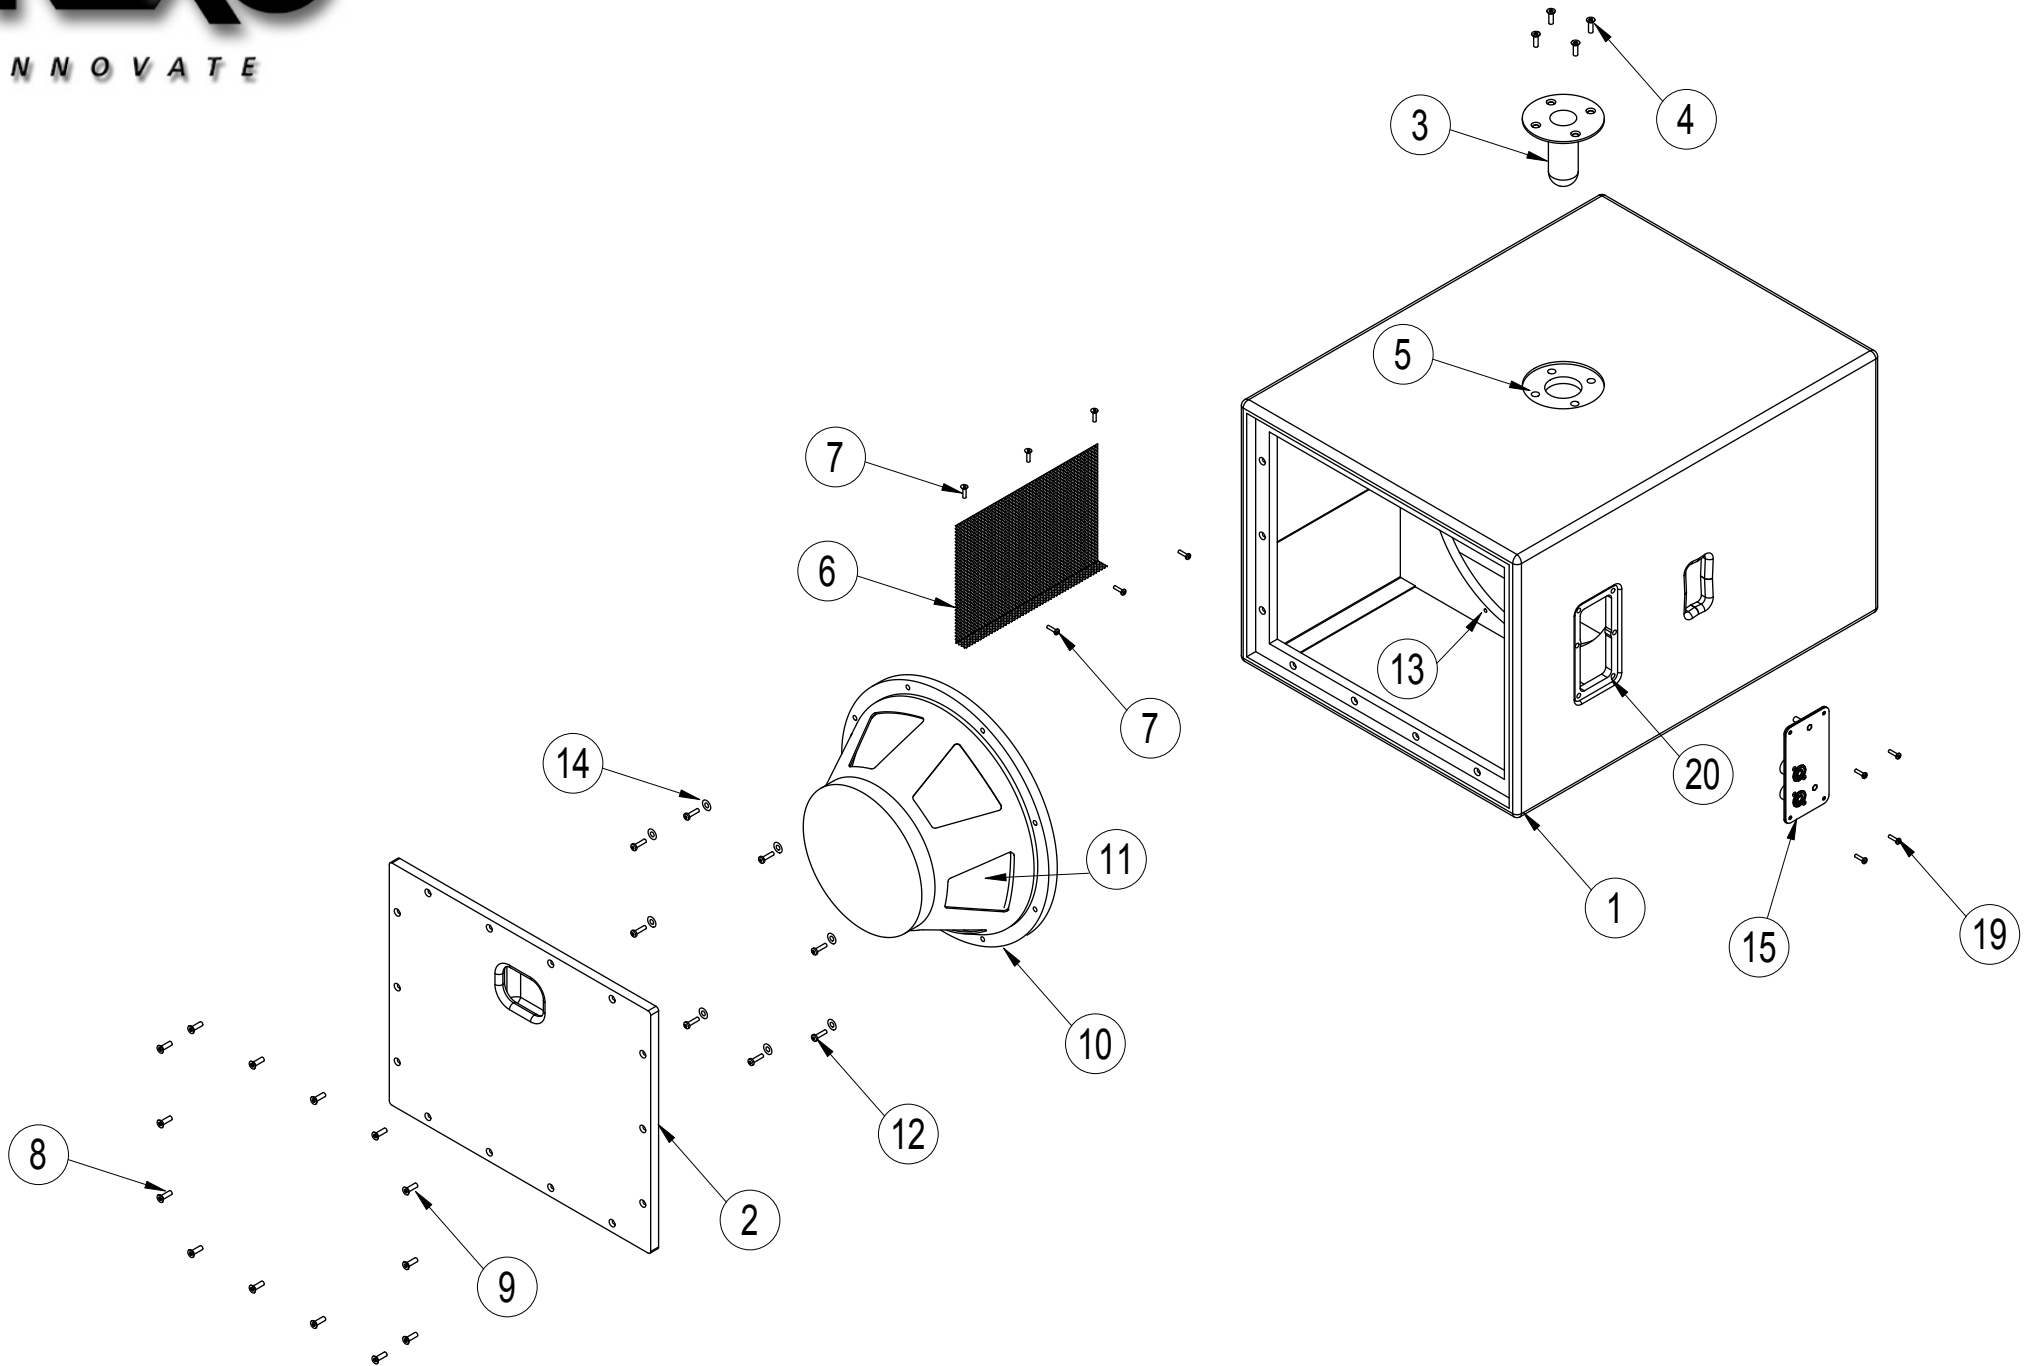

LS 500 EXPLODED VIEW

NEXO

INNOVATE

LS 500 CONNECTION PLATE VIEW

MARK	QUANTITY	ASSEMBLY	SUB ASSEMBLY	PART REFERENCE	DESIGNATION
LS.500					
1	1	05EBLS500		05EBLS50	CABINET LS.500 + ACCESSORIES
2	1			05COVER500	COVER LS500
3	1			05AMDOUILLS40	LS400 POLE MOUNTING PLATE
4	4			05VXTCFX616N	BLACK TORX FLAT HEAD SCREW 6X16
5	4			05VGRAF6	GRAF NUT 6mm
6	1			05AMGLS500	GRILL LS500 CATAFOREZ
7	6			05VXTCC4.514N	BLACK TORX VBA TCC SCREW 4.5X14
8	1			05VXTCC525N	BLACK TORX VBA TCC SCREW 5X25
9	13			05VXTCC540N	BLACK TORX VBA TCC SCREW 5X40
10	1		05N1540R-4	05N1540R-4	BASS SPEAKER 15" FOR LS500 UNTIL S/N: 4792
11	1			05N1540R/K	RECONE KIT FOR SPEAKER 15" LS500 FOR \$N1540R-4
12	8			05VXTCBX535N	BLACK TORX BUTTON HEAD SCREW 5X35
13	8			05VGRAF5	NUT GRAF A 5mm
10	1		05HPB15-3N	05HPB15-3N	BASS SPEAKER 15" FOR LS500 SINCE S/N: 4793
11	1			05HPB15-3NR/K	RECONE KIT FOR SPEAKER 15" LS500 FOR \$HPB15-3N
12	8			05VXTCBX535N	BLACK TORX BUTTON HEAD SCREW 5X35
13	8			05VGRAF5	NUT GRAF A 5mm
14	8			05VRX516N	BLACK WASHER 5 x 16 INOX
15	1		05CNXLS	05CNXLS	CONNECTION PLATE FOR LS500 WITH ARTWORK
16	1			05JNEOCNX	CNX GASKET PLATE
17	2			05CNXNL4MP	SPEAKON NL4MP
18	4			05VRIV3.216N	RIVET ALUMINIUM BLACK 3.12X16
19	4			05VXTCBX416N	SCREW TORX BUTTOM HEAD STAINLESS STEEL BLACK 4X16
20	4			05VGRAF4	NUT GRAF A 4mm