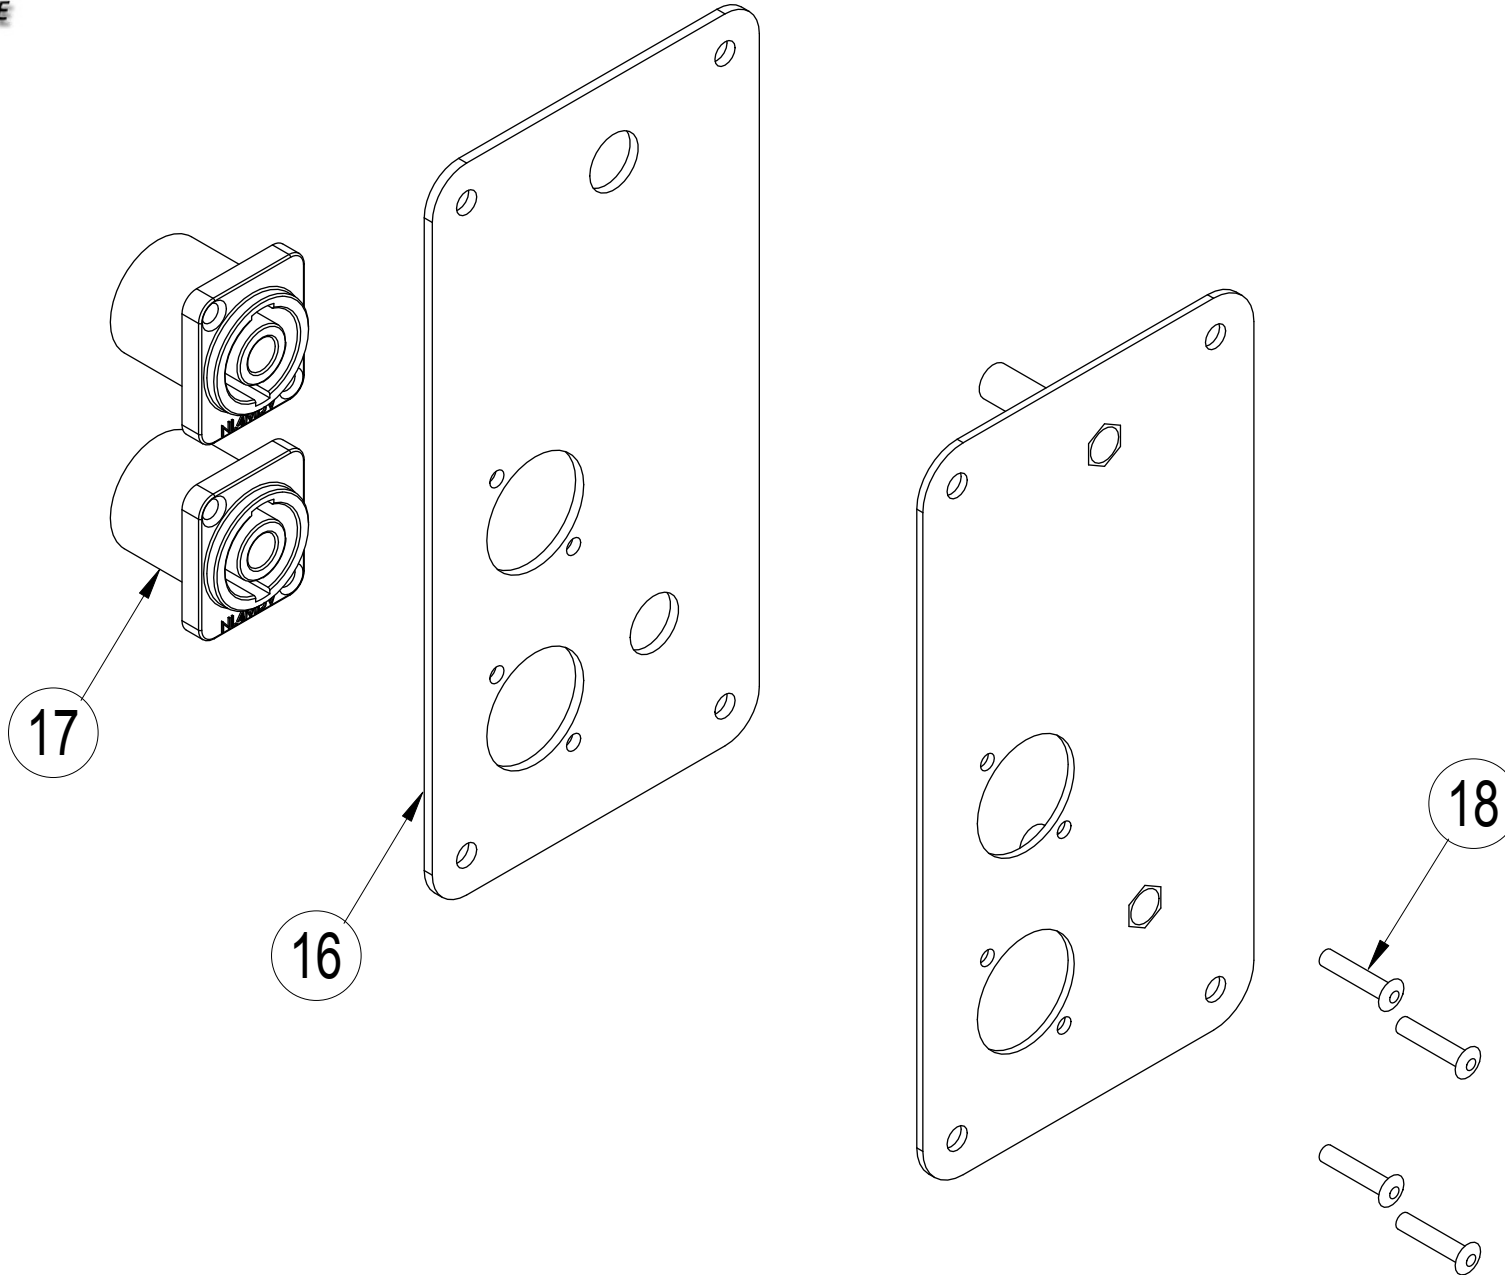

LS 500 EXPLODED VIEW

NEXO

INNOVATE

LS 500 CONNECTION PLATE VIEW

MARK	QUANTITY	ASSEMBLY	SUB ASSEMBLY	PART REFERENCE	DESIGNATION
LS.500					
1	1	05EBLS500		05EBLS50	CABINET LS.500 + ACCESSORIES
2	1			05COVER500	COVER LS500
3	1			05AMDOUILLS40	LS400 POLE MOUNTING PLATE
4	4			05VXTCFX616N	BLACK TORX FLAT HEAD SCREW 6X16
5	4			05VGRAF6	GRAF NUT 6mm
6	1			05AMGLS500	GRILL LS500 CATAFOREZ
7	6			05VXTCC4.514N	BLACK TORX VBA TCC SCREW 4.5X14
8	1			05VXTCC525N	BLACK TORX VBA TCC SCREW 5X25
9	13			05VXTCC540N	BLACK TORX VBA TCC SCREW 5X40
10	1		05N1540R-4	05N1540R-4	BASS SPEAKER 15" FOR LS500 UNTIL S/N: 4792
11	1			05N1540R/K	RECONE KIT FOR SPEAKER 15" LS500 FOR \$N1540R-4
12	8			05VXTCBX535N	BLACK TORX BUTTON HEAD SCREW 5X35
13	8			05VGRAF5	NUT GRAF A 5mm
10	1		05HPB15-3N	05HPB15-3N	BASS SPEAKER 15" FOR LS500 SINCE S/N: 4793
11	1			05HPB15-3NR/K	RECONE KIT FOR SPEAKER 15" LS500 FOR \$HPB15-3N
12	8			05VXTCBX535N	BLACK TORX BUTTON HEAD SCREW 5X35
13	8			05VGRAF5	NUT GRAF A 5mm
14	8			05VRX516N	BLACK WASHER 5 x 16 INOX
15	1		05CNXLS	05CNXLS	CONNECTION PLATE FOR LS500 WITH ARTWORK
16	1			05JNEOCNX	CNX GASKET PLATE
17	2			05CNXNL4MP	SPEAKON NL4MP
18	4			05VRIV3.216N	RIVET ALUMINIUM BLACK 3.12X16
19	4			05VXTCBX416N	SCREW TORX BUTTOM HEAD STAINLESS STEEL BLACK 4X16
20	4			05VGRAF4	NUT GRAF A 4mm