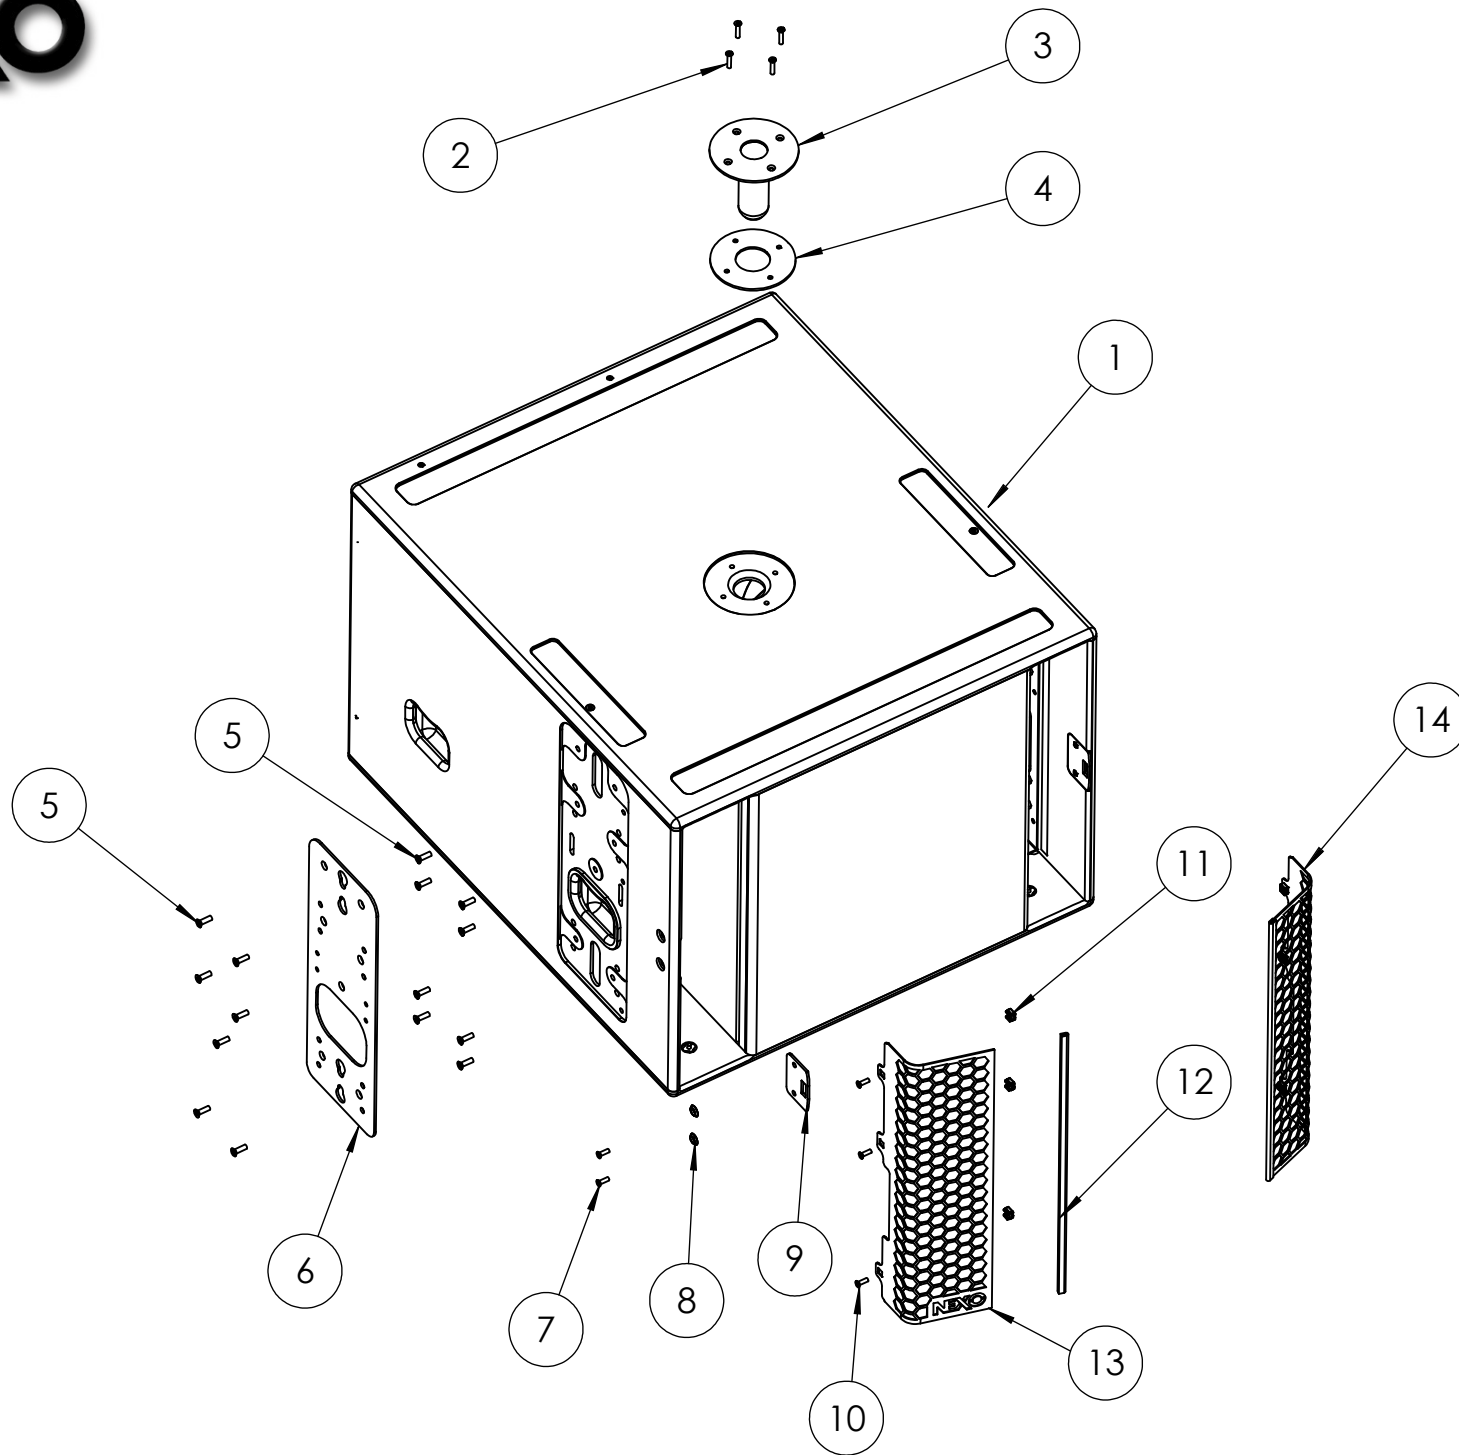

LS 18

SPARE PARTS

NEXO

MARK	QUANTITY	ASSEMBLY	SUB ASSEMBLY	PART REFERENCE	DESIGNATION
LS.18					
1	1	05EBLS18		05EBLS18	LS.18 EMPTY CABINET
2	4			05VXTCFX525N	BLACK TORX BUTTON HEAD SCREW 5X25 (x10)
3	1			05AMDOUIL100	POLE MOUNTING PLATE
4	1			05JNEODOUILRS15	GASKET FOR POLE MOUNTING PLATE
5	30			06VXTCFX620N	BLACK TORX FLAT HEAD SCREW 6X20 (x10)
6	2			05AMEXPTLS18	EXTERNAL PLATE LS18
7	4			05VXTCFX516N	BLACK TORX FLAT HEAD SCREW 5X16 (x10)
8	4			05VRX5FN	FLAT WASHER 90°
9	2			05AMPLAVER	LS18 WHEELBOARD ATTACHMENT
10	6			05VXTCFX525N	BLACK TORX FLAT HEAD SCREW 5X25 (x10)
11	6			05VECRM5	CAGE NUT M5 (x10)
12	1m			05JNEOPU100	U GASKET 100
13	1			05AMGRLS18L	LS18 GRILL WITH LOGO
14	1			05AMGRLS18	LS18 GRILL
15	8			05VXTCBX525N	BLACK TORX BUTTON HEAD SCREW 5X25 (x10)
16	2			05PATIN	SKID
17	2m			05JNEOP20X5	RUBBER GASKET 20X5
18	4			05BRIDLE6444	SPEAKER BRIDLE 6444
19	4			05VRX8RS	LOCK WASHER M8
20	4			05VXTCBX835	TORX BUTTON HEAD SCREW 8X35 (x4)
21	1			05HP18122-8	BASS SPEAKER 18" 8OHM
22	1			05HP18122-8R/K	HP18122-8 RECONE KIT
23	1			05COVERLS18	LS18 COVER
24	10			05VRX5FN	FLAT WASHER 90°
25	10			05VXTCFX535N	BLACK TORX FLAT HEAD SCREW 5X35 (x10)
26	4			05VXTCBX525N	BLACK TORX BUTTON HEAD SCREW 5X25 (x10)
27	1		05LS.18-C	05LS.18-C	CONNECTION PLATE LS18
28	2			05CNXNL4MDV	SPEAKON NL4 M D VSPEAKON NL4 M D V
29	4			05VNYLST2.5	NUTS WITH POLYAMID INSERT M2.5
30	1			05CICNXB1-V2	B1-B118-LS400-LS600-LS18 PASSIVE CROSSOVER PCB5