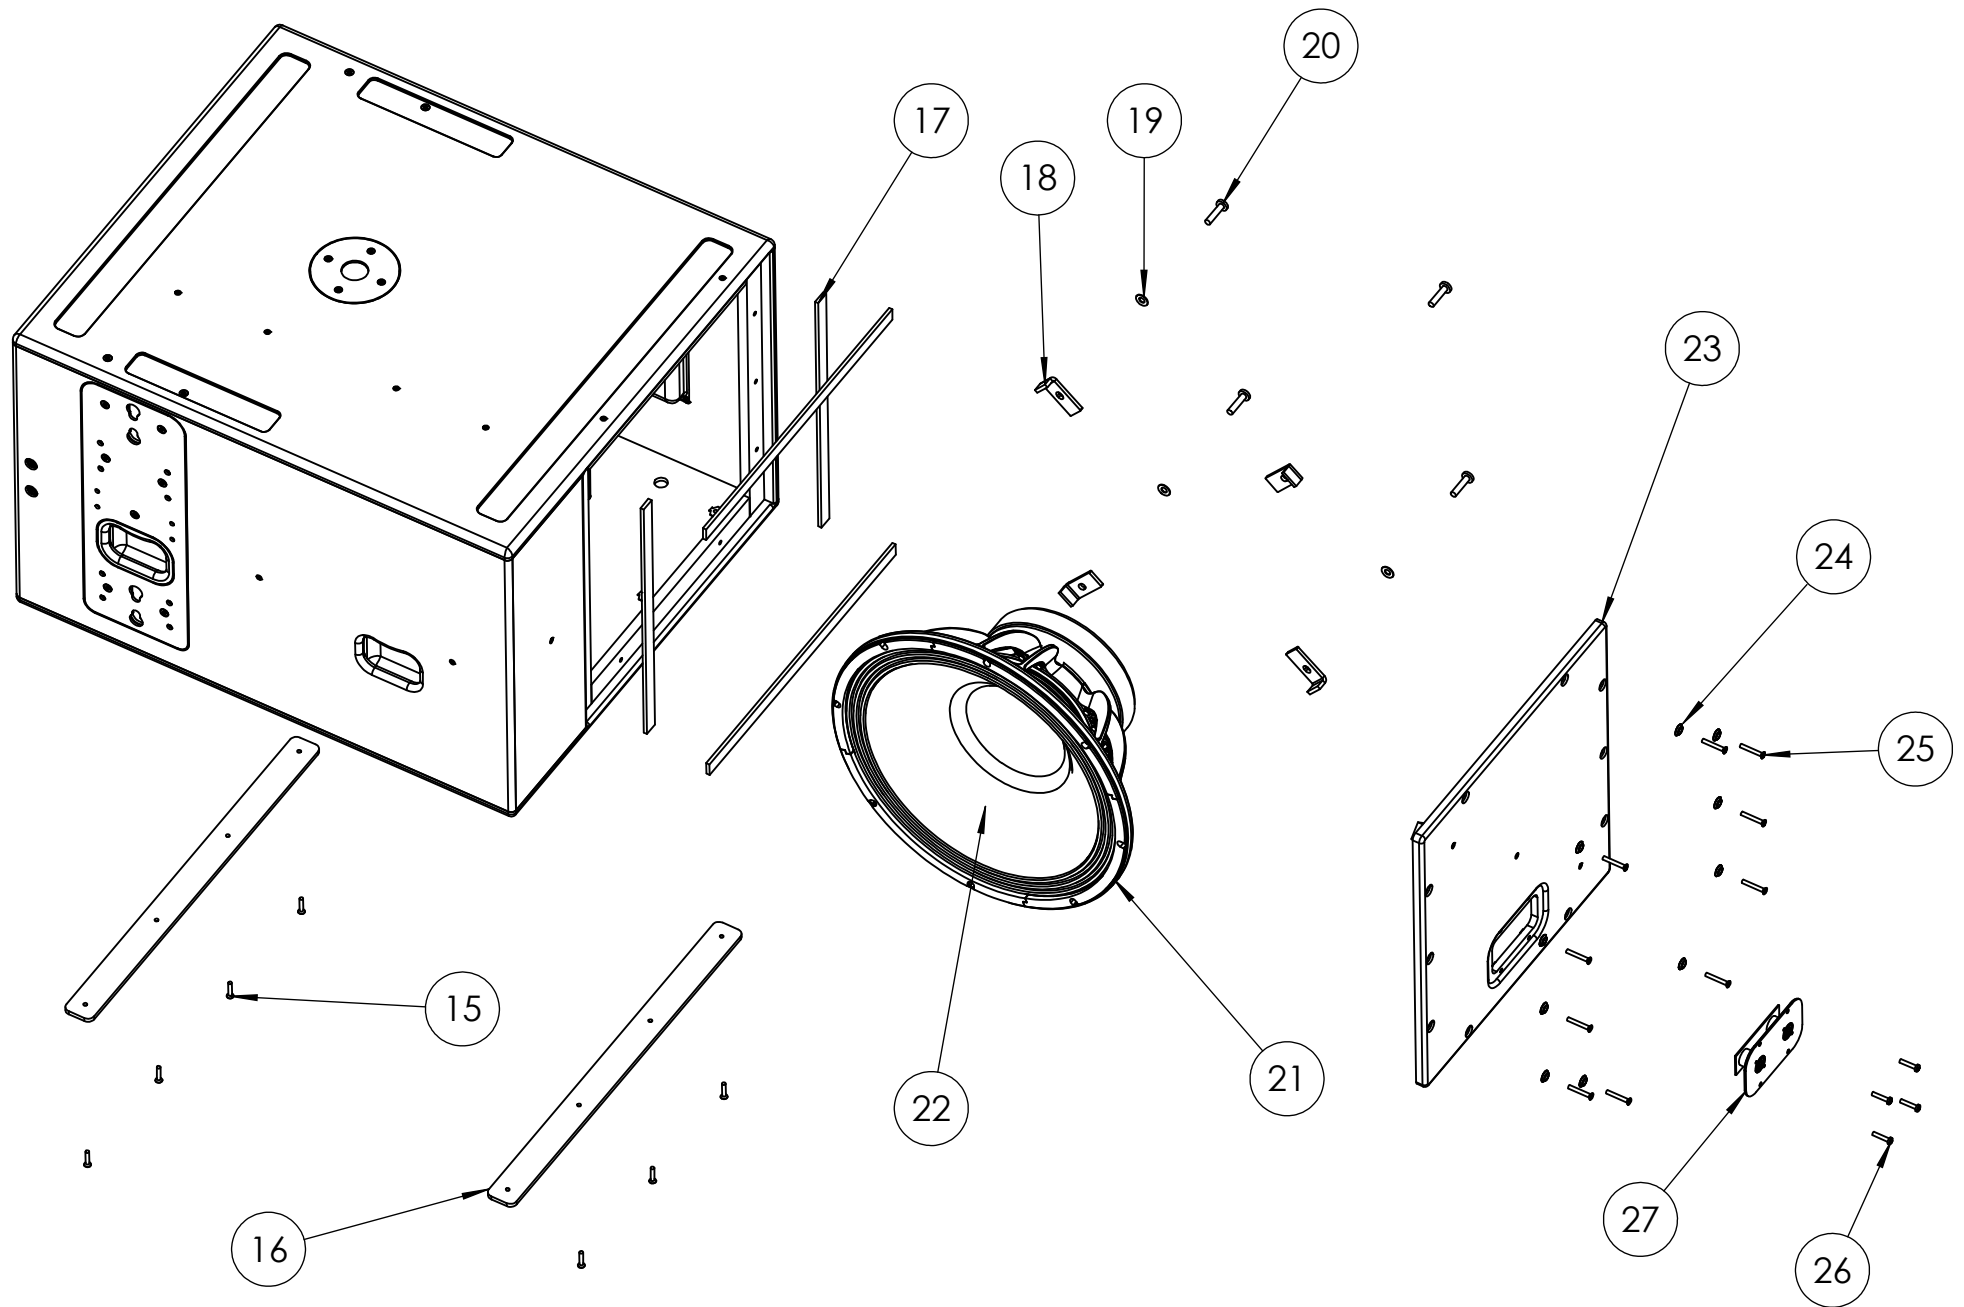

LS 18

SPARE PARTS

NEXO

MARK	QUANTITY	ASSEMBLY	SUB ASSEMBLY	PART REFERENCE	DESIGNATION
LS.18					
1	1	05EBLS18		05EBLS18	LS.18 EMPTY CABINET
2	4			05VXTCFX525N	BLACK TORX BUTTON HEAD SCREW 5X25 (x10)
3	1			05AMDOUIL100	POLE MOUNTING PLATE
4	1			05JNEODOUILRS15	GASKET FOR POLE MOUNTING PLATE
5	30			06VXTCFX620N	BLACK TORX FLAT HEAD SCREW 6X20 (x10)
6	2			05AMEXPTLS18	EXTERNAL PLATE LS18
7	4			05VXTCFX516N	BLACK TORX FLAT HEAD SCREW 5X16 (x10)
8	4			05VRX5FN	FLAT WASHER 90°
9	2			05AMPLAVER	LS18 WHEELBOARD ATTACHMENT
10	6			05VXTCFX525N	BLACK TORX FLAT HEAD SCREW 5X25 (x10)
11	6			05VECRM5	CAGE NUT M5 (x10)
12	1m			05JNEOPU100	U GASKET 100
13	1			05AMGRLS18L	LS18 GRILL WITH LOGO
14	1			05AMGRLS18	LS18 GRILL
15	8			05VXTCBX525N	BLACK TORX BUTTON HEAD SCREW 5X25 (x10)
16	2			05PATIN	SKID
17	2m			05JNEOP20X5	RUBBER GASKET 20X5
18	4			05BRIDLE6444	SPEAKER BRIDLE 6444
19	4			05VRX8RS	LOCK WASHER M8
20	4			05VXTCBX835	TORX BUTTON HEAD SCREW 8X35 (x4)
21	1			05HP18122-8	BASS SPEAKER 18" 8OHM
22	1			05HP18122-8R/K	HP18122-8 RECONE KIT
23	1			05COVERLS18	LS18 COVER
24	10			05VRX5FN	FLAT WASHER 90°
25	10			05VXTCFX535N	BLACK TORX FLAT HEAD SCREW 5X35 (x10)
26	4			05VXTCBX525N	BLACK TORX BUTTON HEAD SCREW 5X25 (x10)
27	1		05LS.18-C	05LS.18-C	CONNECTION PLATE LS18
28	2			05CNXNL4MDV	SPEAKON NL4 M D VSPEAKON NL4 M D V
29	4			05VNYLST2.5	NUTS WITH POLYAMID INSERT M2.5
30	1			05CICNXB1-V2	B1-B118-LS400-LS600-LS18 PASSIVE CROSSOVER PCB5