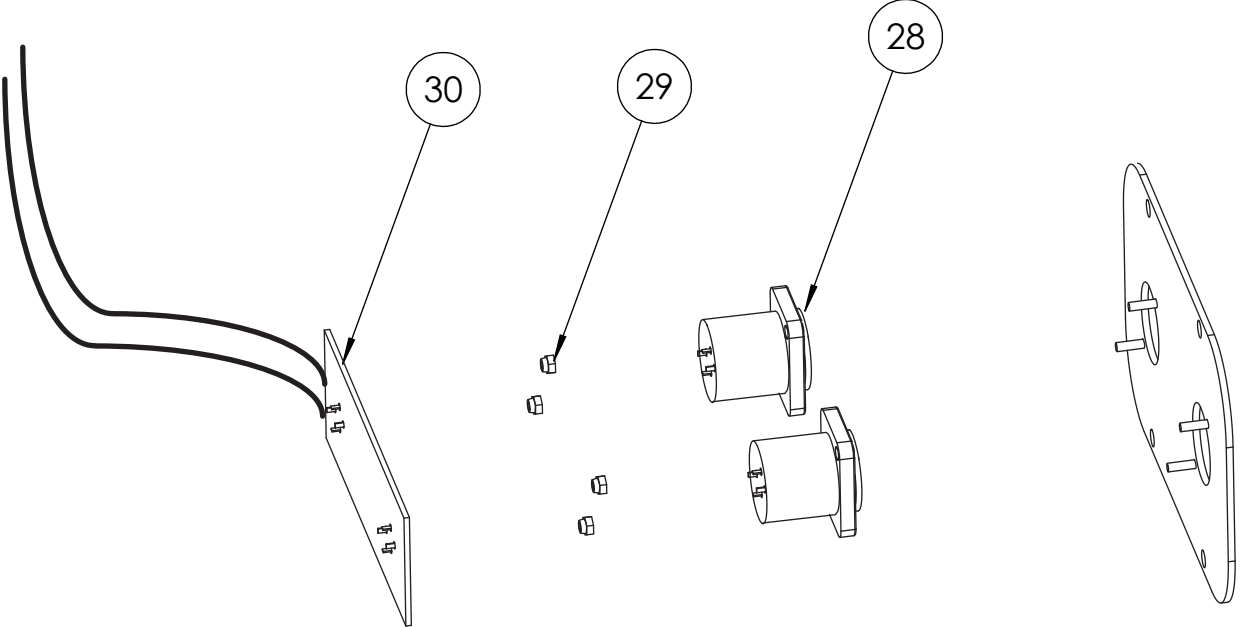

LS 18

SPARE PARTS

NEXO

MARK	QUANTITY	ASSEMBLY	SUB ASSEMBLY	PART REFERENCE	DESIGNATION
LS.18					
1	1	05EBLS18		05EBLS18	LS.18 EMPTY CABINET
2	4			05VXTCFX525N	BLACK TORX BUTTON HEAD SCREW 5X25 (x10)
3	1			05AMDOUIL100	POLE MOUNTING PLATE
4	1			05JNEODOUILRS15	GASKET FOR POLE MOUNTING PLATE
5	30			06VXTCFX620N	BLACK TORX FLAT HEAD SCREW 6X20 (x10)
6	2			05AMEXPTLS18	EXTERNAL PLATE LS18
7	4			05VXTCFX516N	BLACK TORX FLAT HEAD SCREW 5X16 (x10)
8	4			05VRX5FN	FLAT WASHER 90°
9	2			05AMPLAVER	LS18 WHEELBOARD ATTACHMENT
10	6			05VXTCFX525N	BLACK TORX FLAT HEAD SCREW 5X25 (x10)
11	6			05VECRM5	CAGE NUT M5 (x10)
12	1m			05JNEOPU100	U GASKET 100
13	1			05AMGRLS18L	LS18 GRILL WITH LOGO
14	1			05AMGRLS18	LS18 GRILL
15	8			05VXTCBX525N	BLACK TORX BUTTON HEAD SCREW 5X25 (x10)
16	2			05PATIN	SKID
17	2m			05JNEOP20X5	RUBBER GASKET 20X5
18	4			05BRIDLE6444	SPEAKER BRIDLE 6444
19	4			05VRX8RS	LOCK WASHER M8
20	4			05VXTCBX835	TORX BUTTON HEAD SCREW 8X35 (x4)
21	1			05HP18122-8	BASS SPEAKER 18" 8OHM
22	1			05HP18122-8R/K	HP18122-8 RECONE KIT
23	1			05COVERLS18	LS18 COVER
24	10			05VRX5FN	FLAT WASHER 90°
25	10			05VXTCFX535N	BLACK TORX FLAT HEAD SCREW 5X35 (x10)
26	4			05VXTCBX525N	BLACK TORX BUTTON HEAD SCREW 5X25 (x10)
27	1		05LS.18-C	05LS.18-C	CONNECTION PLATE LS18
28	2			05CNXNL4MDV	SPEAKON NL4 M D VSPEAKON NL4 M D V
29	4			05VNYLST2.5	NUTS WITH POLYAMID INSERT M2.5
30	1			05CICNXB1-V2	B1-B118-LS400-LS600-LS18 PASSIVE CROSSOVER PCB5