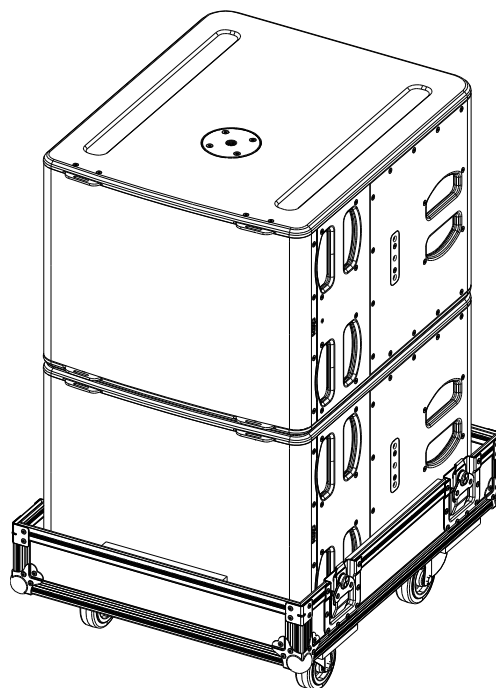

## Flight Case for 2x L15

Weight: 37 kg / 81.4 lb

Dimensions:

- NEXO cannot accept responsibility for accidents caused by any factor other than defects in this product itself.
- Please check the web site [nexo-sa.com](http://nexo-sa.com) for the latest update.