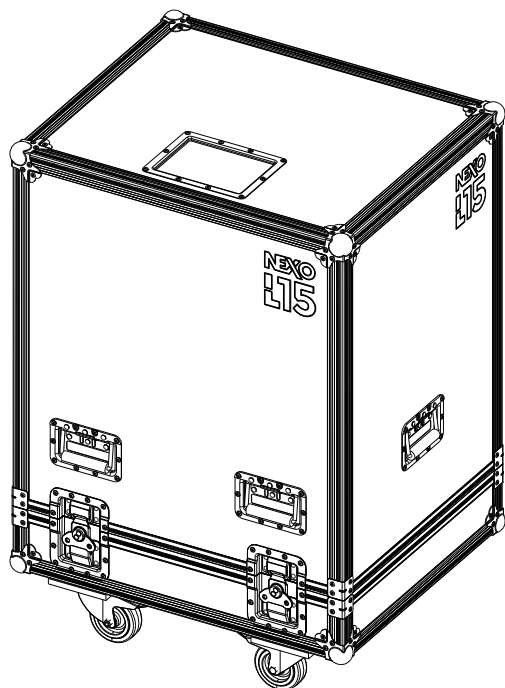

## Flight Case for 2x L15

Weight: 37 kg / 81.4 lb

Dimensions:

- NEXO cannot accept responsibility for accidents caused by any factor other than defects in this product itself.
- Please check the web site [nexo-sa.com](http://nexo-sa.com) for the latest update.