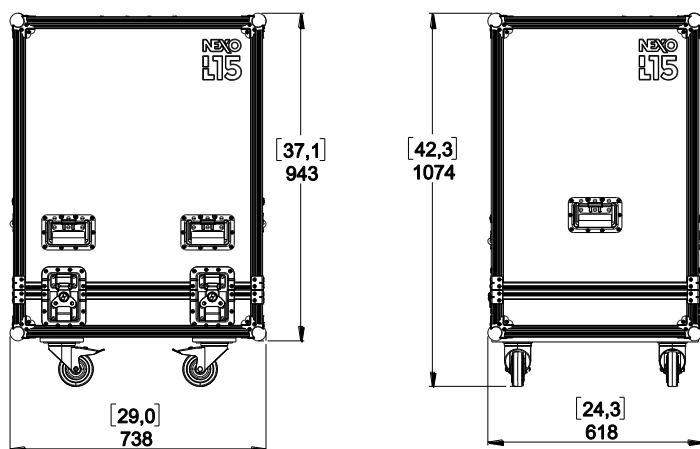

## Flight Case for 2x L15

Weight: 37 kg / 81.4 lb

Dimensions:

- NEXO cannot accept responsibility for accidents caused by any factor other than defects in this product itself.
- Please check the web site [nexo-sa.com](http://nexo-sa.com) for the latest update.