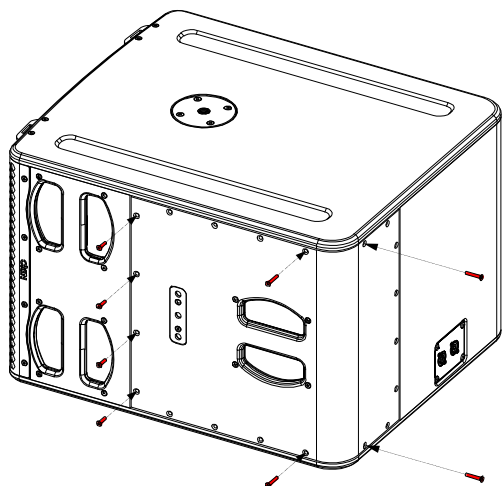

MAINTENANCE

Place 8 screws.

Tightening torque: 3.0 Nm (Thread Locker: Loctite 242)

Follow the sequence below to tight the screw. Place and tight the 12 others screws.

Spare parts

MARK	QUANTITY	REFERENCE	DESIGNATION
1	1	05DOUILM20N	Connector Plate M20 Black (with fasteners)
	1	05DOUILM20W	Connector Plate M20 White (with fasteners)
2	1	05L15UA	Complete grille Black (with fasteners)
	1	05L15UA-PW	Complete grille White (with fasteners)
3	4	05AMPLAVER02	Wheelboard attachment Black (with fasteners)
	4	05AMPLAVER02-PW	Wheelboard attachment White (with fasteners)
4	2	05PATIN01	Rubber Skid Black (with fasteners)
	2	05PATIN01-PW	Rubber Skid White (with fasteners)
5	1	05HPB15-4	15" Driver (with fasteners)
	1	05HPB15-4R/K	Recone kit (with fasteners)
6	1	05CNX01	Connection plate Black without lexan (with fasteners)
	1	05CNX01-PW	Connection plate White without lexan (with fasteners)
6a	1	05LEXCNX-L15	Lexan CNX L15 Black
	1	05LEXCNX-L15PW	Lexan CNX L15 White
6b	2	05CNXNL4MDV-1	Speakon NL4 MDV1