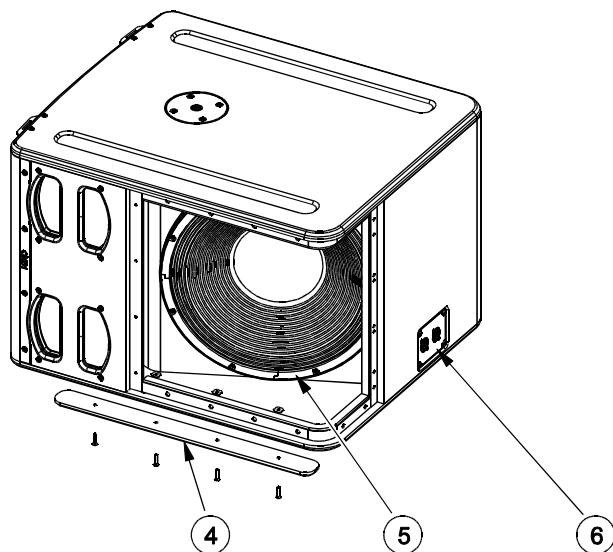

MAINTENANCE

Place 8 screws.

Tightening torque: 3.0 Nm (Thread Locker: Loctite 242)

Follow the sequence below to tight the screw. Place and tight the 12 others screws.

Spare parts

MARK	QUANTITY	REFERENCE	DESIGNATION
1	1	05DOUILM20N	Connector Plate M20 Black (with fasteners)
	1	05DOUILM20W	Connector Plate M20 White (with fasteners)
2	1	05L15UA	Complete grille Black (with fasteners)
	1	05L15UA-PW	Complete grille White (with fasteners)
3	4	05AMPLAVER02	Wheelboard attachment Black (with fasteners)
	4	05AMPLAVER02-PW	Wheelboard attachment White (with fasteners)
4	2	05PATIN01	Rubber Skid Black (with fasteners)
	2	05PATIN01-PW	Rubber Skid White (with fasteners)
5	1	05HPB15-4	15" Driver (with fasteners)
	1	05HPB15-4R/K	Recone kit (with fasteners)
6	1	05CNX01	Connection plate Black without lexan (with fasteners)
	1	05CNX01-PW	Connection plate White without lexan (with fasteners)
6a	1	05LEXCNX-L15	Lexan CNX L15 Black
	1	05LEXCNX-L15PW	Lexan CNX L15 White
6b	2	05CNXNL4MDV-1	Speakon NL4 MDV1