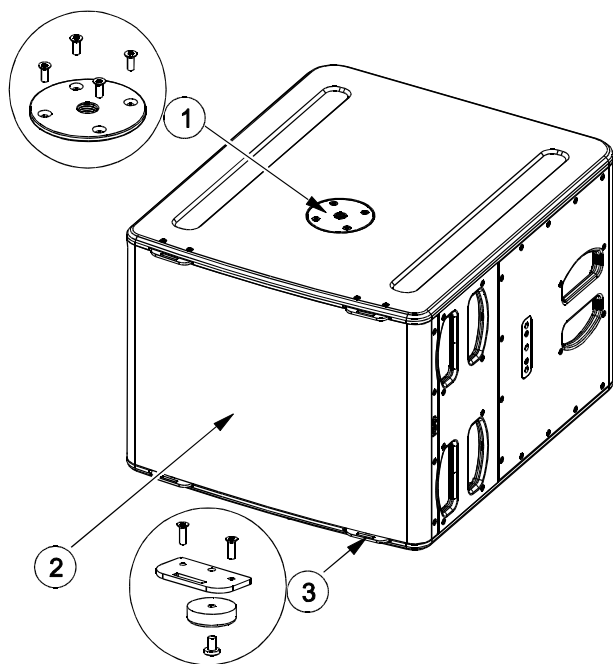

MAINTENANCE

Place 8 screws.

Tightening torque: 3.0 Nm (Thread Locker: Loctite 242)

Follow the sequence below to tight the screw. Place and tight the 12 others screws.

Spare parts

MARK	QUANTITY	REFERENCE	DESIGNATION
1	1	05DOUILM20N	Connector Plate M20 Black (with fasteners)
	1	05DOUILM20W	Connector Plate M20 White (with fasteners)
2	1	05L15UA	Complete grille Black (with fasteners)
	1	05L15UA-PW	Complete grille White (with fasteners)
3	4	05AMPLAVER02	Wheelboard attachment Black (with fasteners)
	4	05AMPLAVER02-PW	Wheelboard attachment White (with fasteners)
4	2	05PATIN01	Rubber Skid Black (with fasteners)
	2	05PATIN01-PW	Rubber Skid White (with fasteners)
5	1	05HPB15-4	15" Driver (with fasteners)
	1	05HPB15-4R/K	Recone kit (with fasteners)
6	1	05CNX01	Connection plate Black without lexan (with fasteners)
	1	05CNX01-PW	Connection plate White without lexan (with fasteners)
6a	1	05LEXCNX-L15	Lexan CNX L15 Black
	1	05LEXCNX-L15PW	Lexan CNX L15 White
6b	2	05CNXNL4MDV-1	Speakon NL4 MDV1