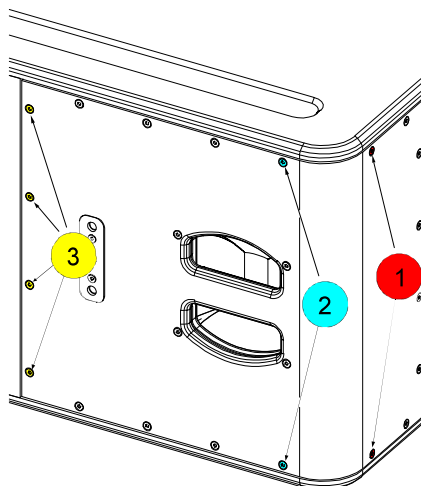

MAINTENANCE

Place 8 screws.

Tightening torque: 3.0 Nm (Thread Locker: Loctite 242)

Follow the sequence below to tight the screw. Place and tight the 12 others screws.

Spare parts

MARK	QUANTITY	REFERENCE	DESIGNATION
1	1	05DOUILM20N	Connector Plate M20 Black (with fasteners)
	1	05DOUILM20W	Connector Plate M20 White (with fasteners)
2	1	05L15UA	Complete grille Black (with fasteners)
	1	05L15UA-PW	Complete grille White (with fasteners)
3	4	05AMPLAVER02	Wheelboard attachment Black (with fasteners)
	4	05AMPLAVER02-PW	Wheelboard attachment White (with fasteners)
4	2	05PATIN01	Rubber Skid Black (with fasteners)
	2	05PATIN01-PW	Rubber Skid White (with fasteners)
5	1	05HPB15-4	15" Driver (with fasteners)
	1	05HPB15-4R/K	Recone kit (with fasteners)
6	1	05CNX01	Connection plate Black without lexan (with fasteners)
	1	05CNX01-PW	Connection plate White without lexan (with fasteners)
6a	1	05LEXCNX-L15	Lexan CNX L15 Black
	1	05LEXCNX-L15PW	Lexan CNX L15 White
6b	2	05CNXNL4MDV-1	Speakon NL4 MDV1