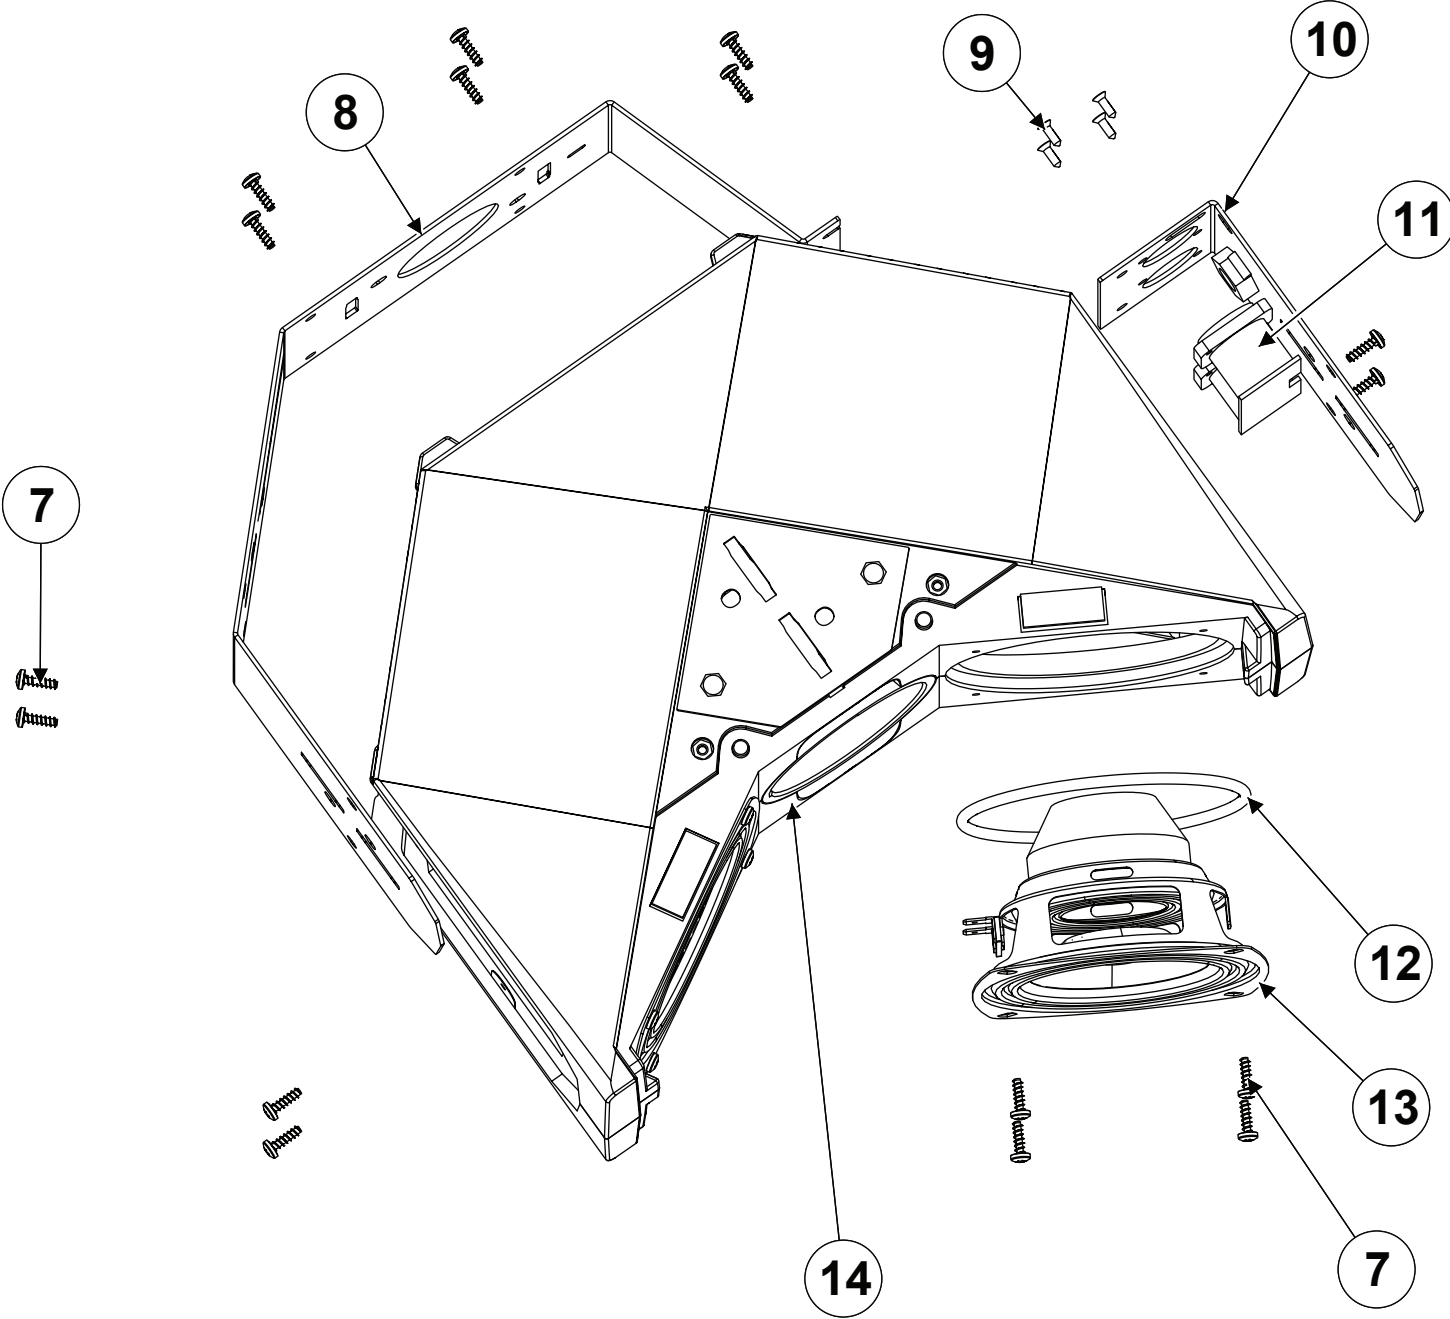

NEXO

iD_{24t}
SPARE PARTS

MARK	QUANTITY	ASSEMBLY	SUB ASSEMBLY	PART REFERENCE	DESIGNATION
ID.24T					
1	1			05VXTCX420N	BLACK TORX CYLINDRIC SCREW 4x20 (x10)
2	1			05KNOB24	ID24 BUTTON BACK OF ANGLE SETTING + 1SCREW + 1 WAVE SPRING
3	1			***	WAVE SPRING 28-22
4	4			05VXTCFX410N-EL	BLACK TORX FLAT HEAD SCREW 4X10 (x10)
5	2			05AMIDTRMOT	ID24T FIX GRID PLATE + SCREWS
6	1		05ID24T-A	05ID24T-A	ID24T GRID COMPLETE
7	20			05VATCC3.516N	BLACK TORX VBA TCC SCREW 3.5X16 (x20)
8	1			05AMIDBFSTAR	ID24T BLACK WIDE METAL BELT + REAR LEXAN + SCREWS
9	4			05VXTFST2.9-9.5N	FLAT HEAD SCREW 2.9 X 9.5 BLACK (x10)
10	1			05AMIDBFSTXA	ID24T BLACK SMALL METAL BELT + CNX + SCREWS
11	1			05CNXID24T	ID24T CNX COMPLETE
12	2			05JNEO4HPID	GASKET HP 4" + SCREWS
13	2			05HPB4-8	BASS DRIVER 4" 8 OHMS + SCREWS
14	1	05ID24T		05ID24T	ID24T BOX EQUIPED
15	1			05AMIDDISCF-E	ID24 HF DRIVER SUPPORT + GASKET + SCREWS KIT
16	1			05NH5-16R/K	DE5-16 DIAPHRAGM + SCREWS KIT
17	1			05HPADE5-16	HF DRIVER DE5-16 + SCREWS KIT
18(1)	1		05PAVID90-40	05PAVID90-40	ID24 HORN 90-40 + 15 + 19 + 20 + 21 + LEXAN
18(2)	1		05PAVID60-60	05PAVID60-60	ID24 HORN 60-60 + 15 + 19 + 20 + 21 + LEXAN
18(3)	1		05PAVID120-60	05PAVID120-60	ID24 HORN 120-60 + 15 + 19 + 20 + 21 + LEXAN
18(4)	1		05PAVID120-40	05PAVID120-40	ID24 HORN 120-40 + 15 + 19 + 20 + 21 + LEXAN
19	2			05VREV4Z	STAR WASHER M4 (x10)
20	2			05VXTCHC425-EL	CHC SCREW 4X25 - LOCTITE LIGHT (x10)
21	1			05VREV4Z	ID24 HORN GASKET