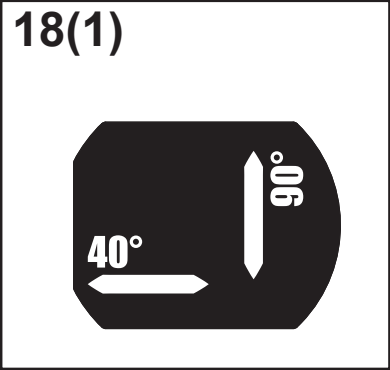

NEXO

iD_{24t}
SPARE PARTS

MARK	QUANTITY	ASSEMBLY	SUB ASSEMBLY	PART REFERENCE	DESIGNATION
ID.24T					
1	1			05VXTCX420N	BLACK TORX CYLINDRIC SCREW 4x20 (x10)
2	1			05KNOB24	ID24 BUTTON BACK OF ANGLE SETTING + 1SCREW + 1 WAVE SPRING
3	1			***	WAVE SPRING 28-22
4	4			05VXTCFX410N-EL	BLACK TORX FLAT HEAD SCREW 4X10 (x10)
5	2			05AMIDTRMOT	ID24T FIX GRID PLATE + SCREWS
6	1		05ID24T-A	05ID24T-A	ID24T GRID COMPLETE
7	20			05VATCC3.516N	BLACK TORX VBA TCC SCREW 3.5X16 (x20)
8	1			05AMIDBFSTAR	ID24T BLACK WIDE METAL BELT + REAR LEXAN + SCREWS
9	4			05VXTFST2.9-9.5N	FLAT HEAD SCREW 2.9 X 9.5 BLACK (x10)
10	1			05AMIDBFSTXA	ID24T BLACK SMALL METAL BELT + CNX + SCREWS
11	1			05CNXID24T	ID24T CNX COMPLETE
12	2			05JNEO4HPID	GASKET HP 4" + SCREWS
13	2			05HPB4-8	BASS DRIVER 4" 8 OHMS + SCREWS
14	1	05ID24T		05ID24T	ID24T BOX EQUIPED
15	1			05AMIDDISCF-E	ID24 HF DRIVER SUPPORT + GASKET + SCREWS KIT
16	1			05NH5-16R/K	DE5-16 DIAPHRAGM + SCREWS KIT
17	1			05HPADE5-16	HF DRIVER DE5-16 + SCREWS KIT
18(1)	1		05PAVID90-40	05PAVID90-40	ID24 HORN 90-40 + 15 + 19 + 20 + 21 + LEXAN
18(2)	1		05PAVID60-60	05PAVID60-60	ID24 HORN 60-60 + 15 + 19 + 20 + 21 + LEXAN
18(3)	1		05PAVID120-60	05PAVID120-60	ID24 HORN 120-60 + 15 + 19 + 20 + 21 + LEXAN
18(4)	1		05PAVID120-40	05PAVID120-40	ID24 HORN 120-40 + 15 + 19 + 20 + 21 + LEXAN
19	2			05VREV4Z	STAR WASHER M4 (x10)
20	2			05VXTCHC425-EL	CHC SCREW 4X25 - LOCTITE LIGHT (x10)
21	1			05VREV4Z	ID24 HORN GASKET