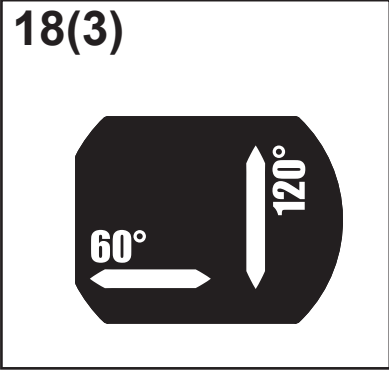

NEXO

iD_{24t}
SPARE PARTS

MARK	QUANTITY	ASSEMBLY	SUB ASSEMBLY	PART REFERENCE	DESIGNATION
ID.24T					
1	1			05VXTCX420N	BLACK TORX CYLINDRIC SCREW 4x20 (x10)
2	1			05KNOB24	ID24 BUTTON BACK OF ANGLE SETTING + 1SCREW + 1 WAVE SPRING
3	1			***	WAVE SPRING 28-22
4	4			05VXTCFX410N-EL	BLACK TORX FLAT HEAD SCREW 4X10 (x10)
5	2			05AMIDTRMOT	ID24T FIX GRID PLATE + SCREWS
6	1		05ID24T-A	05ID24T-A	ID24T GRID COMPLETE
7	20			05VATCC3.516N	BLACK TORX VBA TCC SCREW 3.5X16 (x20)
8	1			05AMIDBFSTAR	ID24T BLACK WIDE METAL BELT + REAR LEXAN + SCREWS
9	4			05VXTFST2.9-9.5N	FLAT HEAD SCREW 2.9 X 9.5 BLACK (x10)
10	1			05AMIDBFSTXA	ID24T BLACK SMALL METAL BELT + CNX + SCREWS
11	1			05CNXID24T	ID24T CNX COMPLETE
12	2			05JNEO4HPID	GASKET HP 4" + SCREWS
13	2			05HPB4-8	BASS DRIVER 4" 8 OHMS + SCREWS
14	1	05ID24T		05ID24T	ID24T BOX EQUIPED
15	1			05AMIDDISCF-E	ID24 HF DRIVER SUPPORT + GASKET + SCREWS KIT
16	1			05NH5-16R/K	DE5-16 DIAPHRAGM + SCREWS KIT
17	1			05HPADE5-16	HF DRIVER DE5-16 + SCREWS KIT
18(1)	1		05PAVID90-40	05PAVID90-40	ID24 HORN 90-40 + 15 + 19 + 20 + 21 + LEXAN
18(2)	1		05PAVID60-60	05PAVID60-60	ID24 HORN 60-60 + 15 + 19 + 20 + 21 + LEXAN
18(3)	1		05PAVID120-60	05PAVID120-60	ID24 HORN 120-60 + 15 + 19 + 20 + 21 + LEXAN
18(4)	1		05PAVID120-40	05PAVID120-40	ID24 HORN 120-40 + 15 + 19 + 20 + 21 + LEXAN
19	2			05VREV4Z	STAR WASHER M4 (x10)
20	2			05VXTCHC425-EL	CHC SCREW 4X25 - LOCTITE LIGHT (x10)
21	1			05VREV4Z	ID24 HORN GASKET