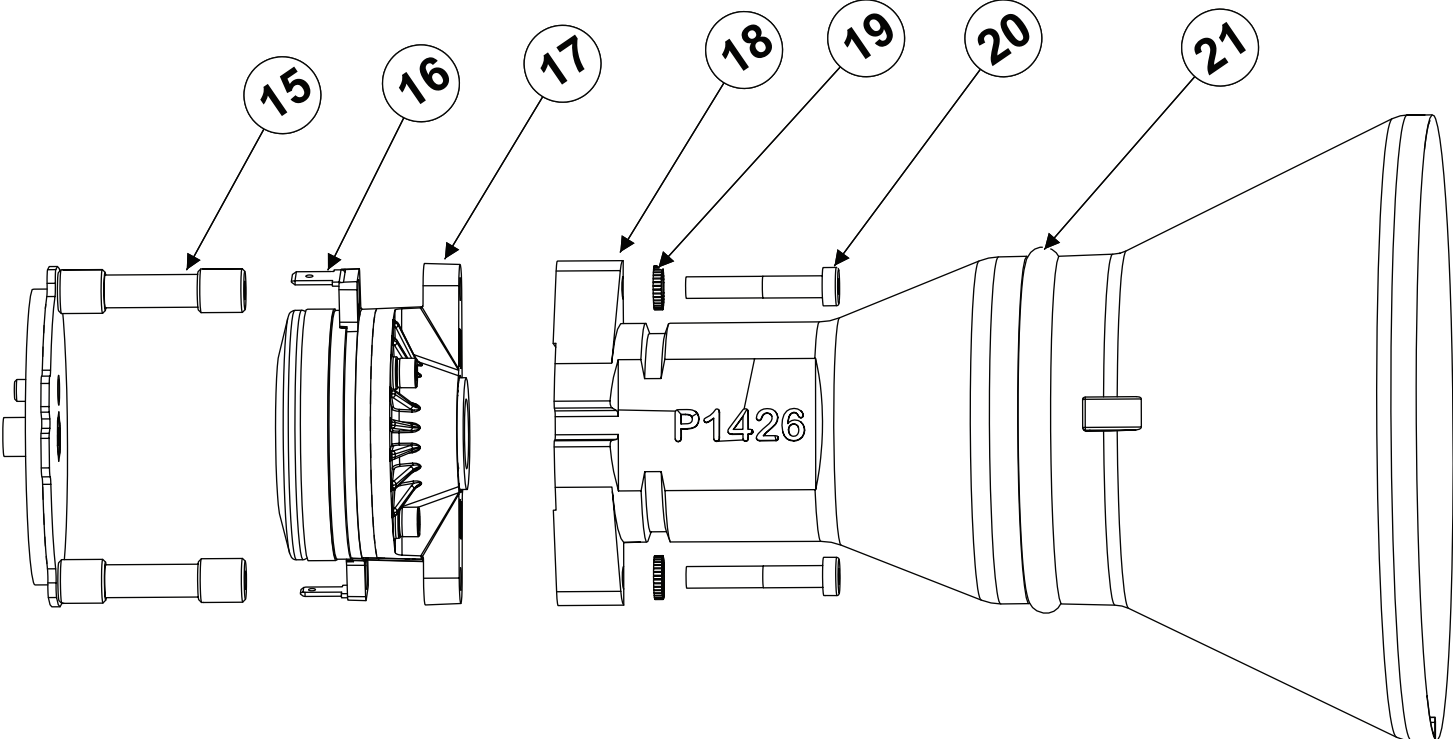

NEXO

iD_{24t}
SPARE PARTS

MARK	QUANTITY	ASSEMBLY	SUB ASSEMBLY	PART REFERENCE	DESIGNATION
ID.24T					
1	1			05VXTCX420N	BLACK TORX CYLINDRIC SCREW 4x20 (x10)
2	1			05KNOB24	ID24 BUTTON BACK OF ANGLE SETTING + 1SCREW + 1 WAVE SPRING
3	1			***	WAVE SPRING 28-22
4	4			05VXTCFX410N-EL	BLACK TORX FLAT HEAD SCREW 4X10 (x10)
5	2			05AMIDTRMOT	ID24T FIX GRID PLATE + SCREWS
6	1		05ID24T-A	05ID24T-A	ID24T GRID COMPLETE
7	20			05VATCC3.516N	BLACK TORX VBA TCC SCREW 3.5X16 (x20)
8	1			05AMIDBFSTAR	ID24T BLACK WIDE METAL BELT + REAR LEXAN + SCREWS
9	4			05VXTFST2.9-9.5N	FLAT HEAD SCREW 2.9 X 9.5 BLACK (x10)
10	1			05AMIDBFSTXA	ID24T BLACK SMALL METAL BELT + CNX + SCREWS
11	1			05CNXID24T	ID24T CNX COMPLETE
12	2			05JNEO4HPID	GASKET HP 4" + SCREWS
13	2			05HPB4-8	BASS DRIVER 4" 8 OHMS + SCREWS
14	1	05ID24T		05ID24T	ID24T BOX EQUIPED
15	1			05AMIDDISCF-E	ID24 HF DRIVER SUPPORT + GASKET + SCREWS KIT
16	1			05NH5-16R/K	DE5-16 DIAPHRAGM + SCREWS KIT
17	1			05HPADE5-16	HF DRIVER DE5-16 + SCREWS KIT
18(1)	1		05PAVID90-40	05PAVID90-40	ID24 HORN 90-40 + 15 + 19 + 20 + 21 + LEXAN
18(2)	1		05PAVID60-60	05PAVID60-60	ID24 HORN 60-60 + 15 + 19 + 20 + 21 + LEXAN
18(3)	1		05PAVID120-60	05PAVID120-60	ID24 HORN 120-60 + 15 + 19 + 20 + 21 + LEXAN
18(4)	1		05PAVID120-40	05PAVID120-40	ID24 HORN 120-40 + 15 + 19 + 20 + 21 + LEXAN
19	2			05VREV4Z	STAR WASHER M4 (x10)
20	2			05VXTCHC425-EL	CHC SCREW 4X25 - LOCTITE LIGHT (x10)
21	1			05VREV4Z	ID24 HORN GASKET