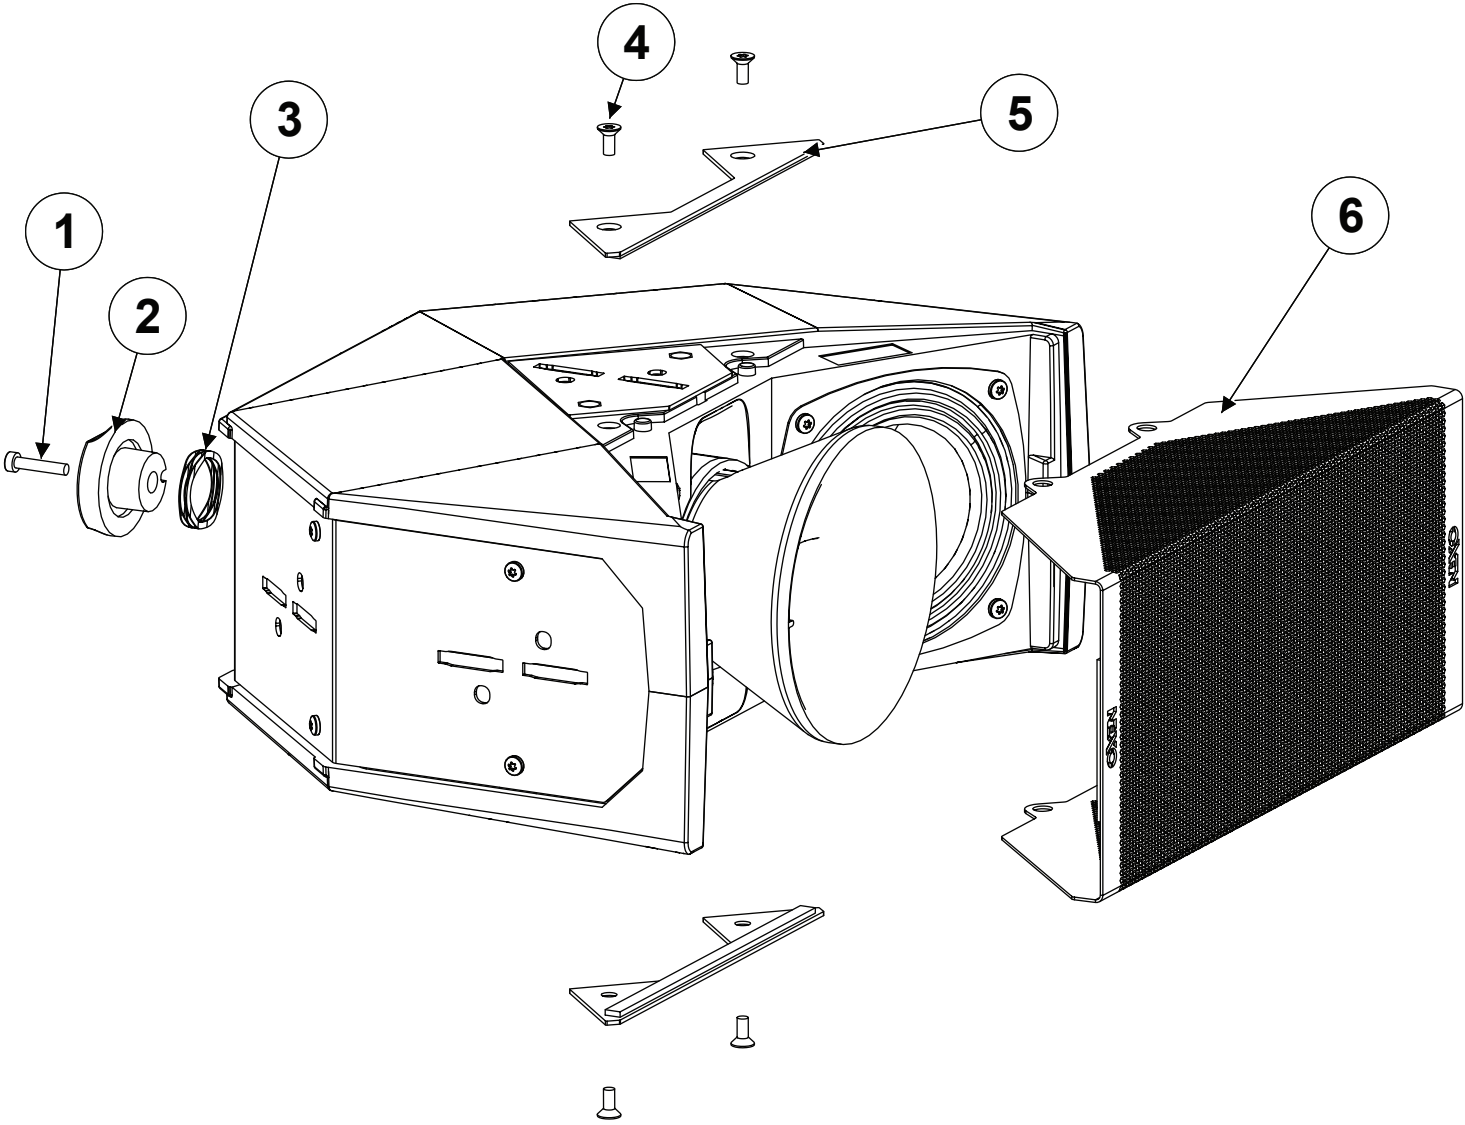

NEXO

iD_{24t}
SPARE PARTS

MARK	QUANTITY	ASSEMBLY	SUB ASSEMBLY	PART REFERENCE	DESIGNATION
ID.24T					
1	1			05VXTCX420N	BLACK TORX CYLINDRIC SCREW 4x20 (x10)
2	1			05KNOB24	ID24 BUTTON BACK OF ANGLE SETTING + 1SCREW + 1 WAVE SPRING
3	1			***	WAVE SPRING 28-22
4	4			05VXTCFX410N-EL	BLACK TORX FLAT HEAD SCREW 4X10 (x10)
5	2			05AMIDTRMOT	ID24T FIX GRID PLATE + SCREWS
6	1		05ID24T-A	05ID24T-A	ID24T GRID COMPLETE
7	20			05VATCC3.516N	BLACK TORX VBA TCC SCREW 3.5X16 (x20)
8	1			05AMIDBFSTAR	ID24T BLACK WIDE METAL BELT + REAR LEXAN + SCREWS
9	4			05VXTFST2.9-9.5N	FLAT HEAD SCREW 2.9 X 9.5 BLACK (x10)
10	1			05AMIDBFSTXA	ID24T BLACK SMALL METAL BELT + CNX + SCREWS
11	1			05CNXID24T	ID24T CNX COMPLETE
12	2			05JNEO4HPID	GASKET HP 4" + SCREWS
13	2			05HPB4-8	BASS DRIVER 4" 8 OHMS + SCREWS
14	1	05ID24T		05ID24T	ID24T BOX EQUIPED
15	1			05AMIDDISCF-E	ID24 HF DRIVER SUPPORT + GASKET + SCREWS KIT
16	1			05NH5-16R/K	DE5-16 DIAPHRAGM + SCREWS KIT
17	1			05HPADE5-16	HF DRIVER DE5-16 + SCREWS KIT
18(1)	1		05PAVID90-40	05PAVID90-40	ID24 HORN 90-40 + 15 + 19 + 20 + 21 + LEXAN
18(2)	1		05PAVID60-60	05PAVID60-60	ID24 HORN 60-60 + 15 + 19 + 20 + 21 + LEXAN
18(3)	1		05PAVID120-60	05PAVID120-60	ID24 HORN 120-60 + 15 + 19 + 20 + 21 + LEXAN
18(4)	1		05PAVID120-40	05PAVID120-40	ID24 HORN 120-40 + 15 + 19 + 20 + 21 + LEXAN
19	2			05VREV4Z	STAR WASHER M4 (x10)
20	2			05VXTCHC425-EL	CHC SCREW 4X25 - LOCTITE LIGHT (x10)
21	1			05VREV4Z	ID24 HORN GASKET