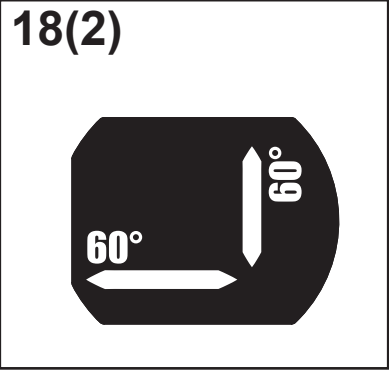

NEXO

iD_{24t}
SPARE PARTS

MARK	QUANTITY	ASSEMBLY	SUB ASSEMBLY	PART REFERENCE	DESIGNATION
ID.24T					
1	1			05VXTCX420N	BLACK TORX CYLINDRIC SCREW 4x20 (x10)
2	1			05KNOB24	ID24 BUTTON BACK OF ANGLE SETTING + 1SCREW + 1 WAVE SPRING
3	1			***	WAVE SPRING 28-22
4	4			05VXTCFX410N-EL	BLACK TORX FLAT HEAD SCREW 4X10 (x10)
5	2			05AMIDTRMOT	ID24T FIX GRID PLATE + SCREWS
6	1		05ID24T-A	05ID24T-A	ID24T GRID COMPLETE
7	20			05VATCC3.516N	BLACK TORX VBA TCC SCREW 3.5X16 (x20)
8	1			05AMIDBFSTAR	ID24T BLACK WIDE METAL BELT + REAR LEXAN + SCREWS
9	4			05VXTFST2.9-9.5N	FLAT HEAD SCREW 2.9 X 9.5 BLACK (x10)
10	1			05AMIDBFSTXA	ID24T BLACK SMALL METAL BELT + CNX + SCREWS
11	1			05CNXID24T	ID24T CNX COMPLETE
12	2			05JNEO4HPID	GASKET HP 4" + SCREWS
13	2			05HPB4-8	BASS DRIVER 4" 8 OHMS + SCREWS
14	1	05ID24T		05ID24T	ID24T BOX EQUIPED
15	1			05AMIDDISCF-E	ID24 HF DRIVER SUPPORT + GASKET + SCREWS KIT
16	1			05NH5-16R/K	DE5-16 DIAPHRAGM + SCREWS KIT
17	1			05HPADE5-16	HF DRIVER DE5-16 + SCREWS KIT
18(1)	1		05PAVID90-40	05PAVID90-40	ID24 HORN 90-40 + 15 + 19 + 20 + 21 + LEXAN
18(2)	1		05PAVID60-60	05PAVID60-60	ID24 HORN 60-60 + 15 + 19 + 20 + 21 + LEXAN
18(3)	1		05PAVID120-60	05PAVID120-60	ID24 HORN 120-60 + 15 + 19 + 20 + 21 + LEXAN
18(4)	1		05PAVID120-40	05PAVID120-40	ID24 HORN 120-40 + 15 + 19 + 20 + 21 + LEXAN
19	2			05VREV4Z	STAR WASHER M4 (x10)
20	2			05VXTCHC425-EL	CHC SCREW 4X25 - LOCTITE LIGHT (x10)
21	1			05VREV4Z	ID24 HORN GASKET