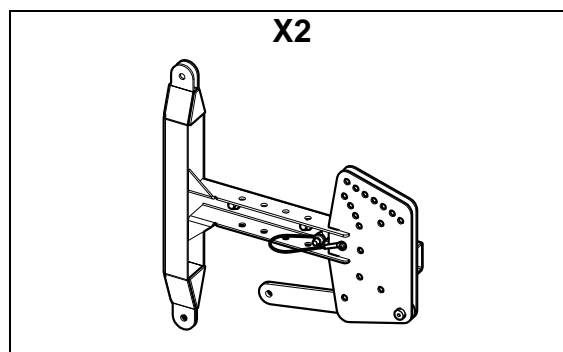

### Contents :

Weight (pair): 10.7 kg / 23.6 lb

**Dimensions:**

**Use:**

Insert GPT-XBOW into connecting plates of both sides of the cabinet.

Lock safety pins into GEO S12s connecting plate.

**!! Ensure that safety pins are properly locked into GEO S12s connecting panels!!**