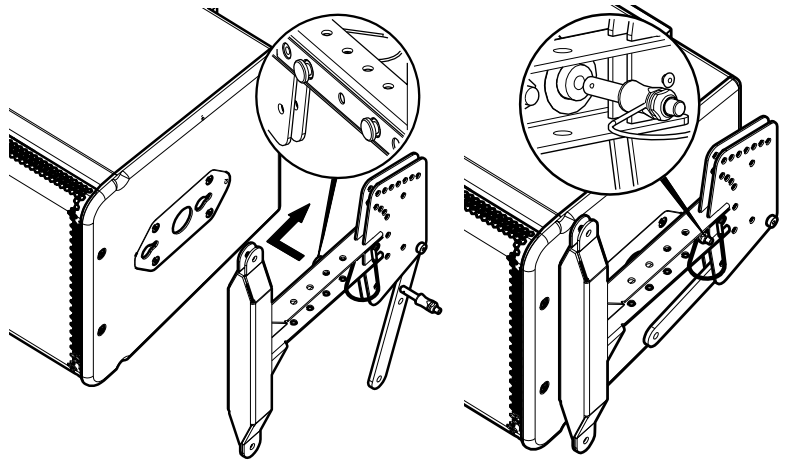

### Contents :

Weight (pair): 10.7 kg / 23.6 lb

**Dimensions:**

**Use:**

Insert GPT-XBOW into connecting plates of both sides of the cabinet.

Lock safety pins into GEO S12s connecting plate.

**!! Ensure that safety pins are properly locked into GEO S12s connecting panels!!**