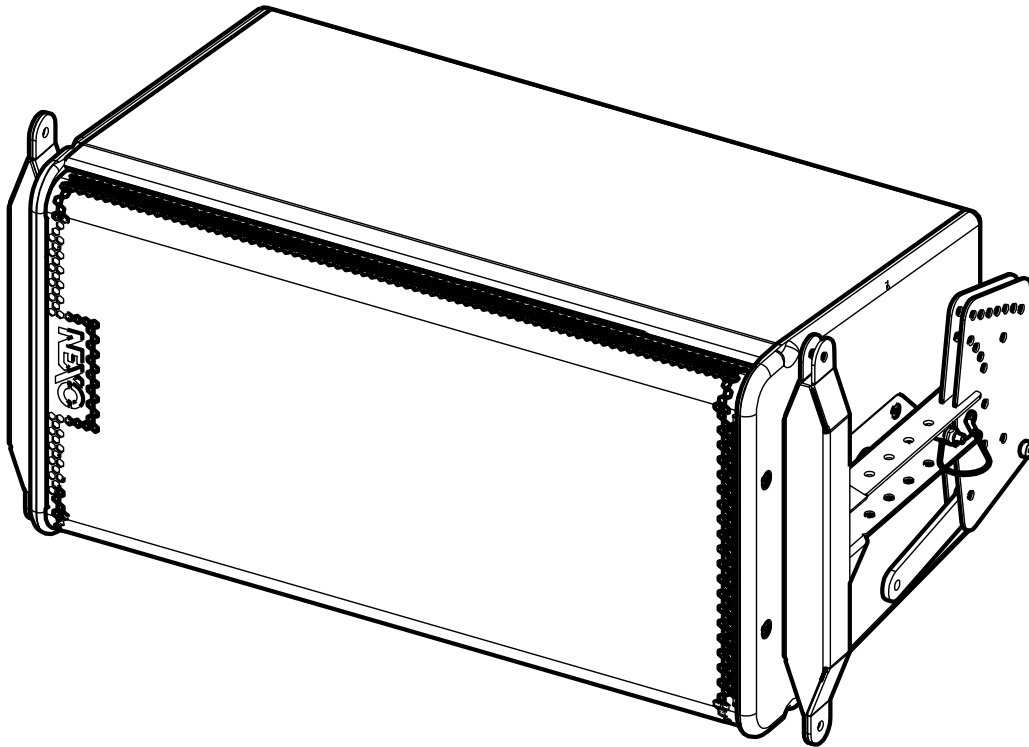

## XBOW GEO S12

### Contents :

Weight (pair): 10.7 kg / 23.6 lb

**Dimensions:**

**Use:**

Insert GPT-XBOW into connecting plates of both sides of the cabinet.

Lock safety pins into GEO S12s connecting plate.

**!! Ensure that safety pins are properly locked into GEO S12s connecting panels!!**