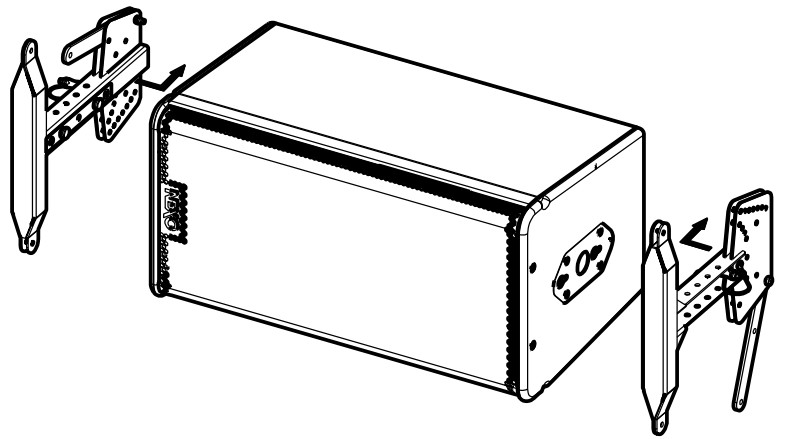

### Contents :

Weight (pair): 10.7 kg / 23.6 lb

**Dimensions:**

**Use:**

Insert GPT-XBOW into connecting plates of both sides of the cabinet.

Lock safety pins into GEO S12s connecting plate.

**!! Ensure that safety pins are properly locked into GEO S12s connecting panels!!**