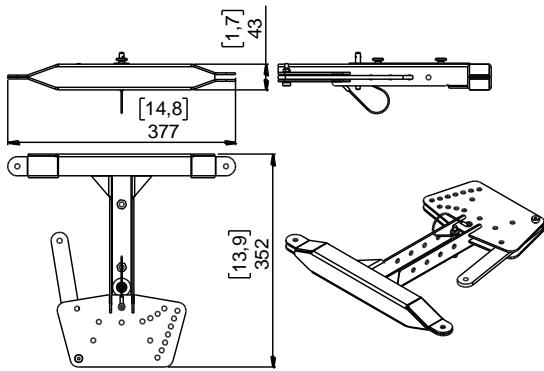

### Contents :

Weight (pair): 10.7 kg / 23.6 lb

**Dimensions:**

**Use:**

Insert GPT-XBOW into connecting plates of both sides of the cabinet.

Lock safety pins into GEO S12s connecting plate.

**!! Ensure that safety pins are properly locked into GEO S12s connecting panels!!**