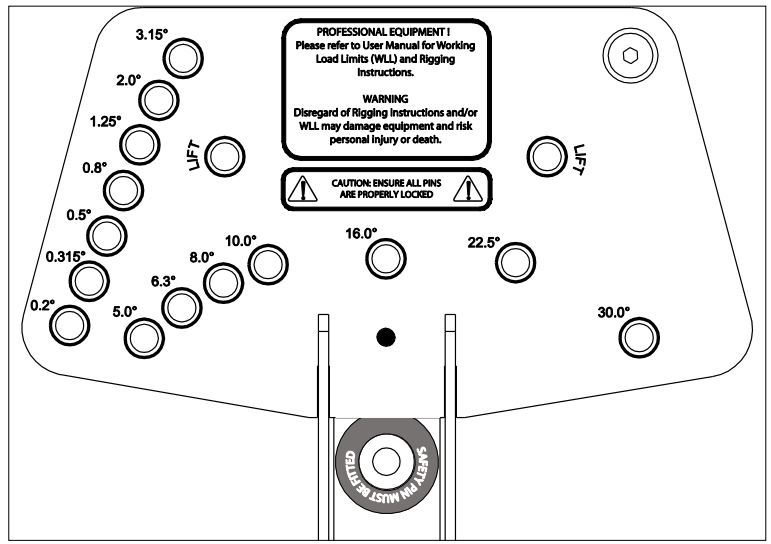

## XBOW GEO S12

### Contents :

Weight (pair): 10.7 kg / 23.6 lb

**Dimensions:**

**Use:**

Insert GPT-XBOW into connecting plates of both sides of the cabinet.

Lock safety pins into GEO S12s connecting plate.

**!! Ensure that safety pins are properly locked into GEO S12s connecting panels!!**