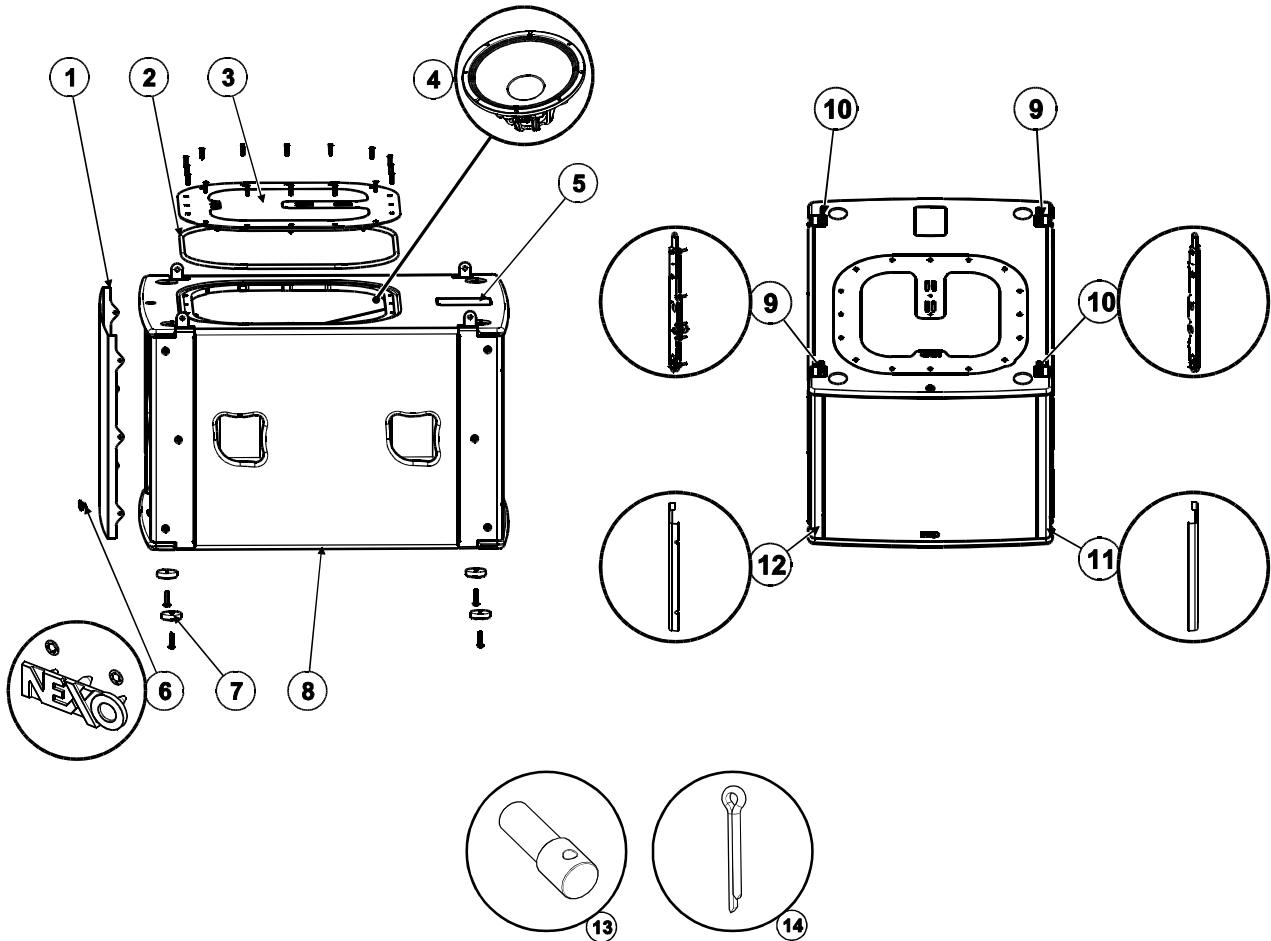

5.4 MSUB15-I

MARK	QUANTITY	REFERENCE	DESIGNATION
1	1	05MSUB15-UAI	Complete grille Installation Black (with fasteners)
	1	05MSUB15-UAIPW	Complete grille Installation White (with fasteners)
2	1	05JNEOTPMS15	Gasket cover
3	1	05TRAPMS15	Black trap (with screws)
	1	05TRAPMS15-PW	White trap (with screws)
4	1	05HPB15NF-078	15" Driver (with screws)
	1	05HPB15NF-078R/K	Recone kit HPB15NF (with screws)
5	1	05LEXSUB15	Lexan MSUB15
6	1	05LOGNEXO12	NEXO Logo (with 2x starlock)
7	4	05FTCC38X10	Plastic pad 38x10 (with screw)
8	1	05EBMSUB15-I	Empty cabinet Black (with fasteners)
	1	05EBMSUB15-IPW	Empty cabinet White (with fasteners)
9	2	05MS15RIGA	Rigging A Black (with fasteners)
	2	05MS15RIGA-PW	Rigging A White (with fasteners)
10	2	05MS15RIGB	Rigging B Black (with fasteners)
	2	05MS15RIGB-PW	Rigging B White (with fasteners)
11	1	05MS15CATCA	Carter with cable path Black (with fasteners)
	1	05MS15CATCA-PW	Carter with cable path White (with fasteners)
12	3	05MS15CAT	Carter Black (with fasteners)
	3	05MS15CAT-PW	Carter White (with fasteners)
13	4	05VAX8-30-18.5	Clevis Axis 8X30X18.5 + Split Pin Ø3.2x20 (x4)
14	4	05VGOUF3.2X20	Split Pin Ø3.2x20 (x10)