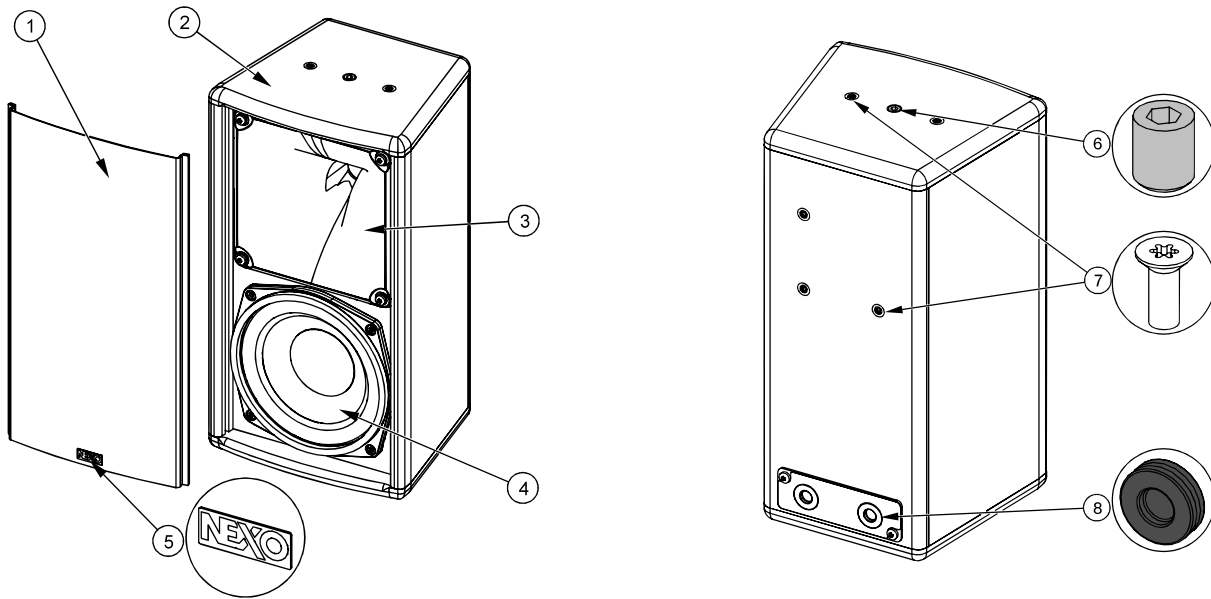

Spare parts

MARK	QUANTITY	REFERENCE	DESIGNATION
1	1	05EPS6-UA	Complete grille Black
2	1	05EBEPS6	Cabinet Black
3	1	05NH14-16R/K	HF diaphragm
4	1	05HPB6-44	HP 6" complete
	1	05HPB6-44R/K	Recone Kit 6"
5	1	05LOGNEXO3	Logo NEXO
6	2	05VXTSTHC1012	HEADLESS Screw M10x12 Black (x10)
7	7	05VXTCFX616N	VXFX 6x16 Black (x10)
8	2	05PASF-DG9E1	Grommet DG11