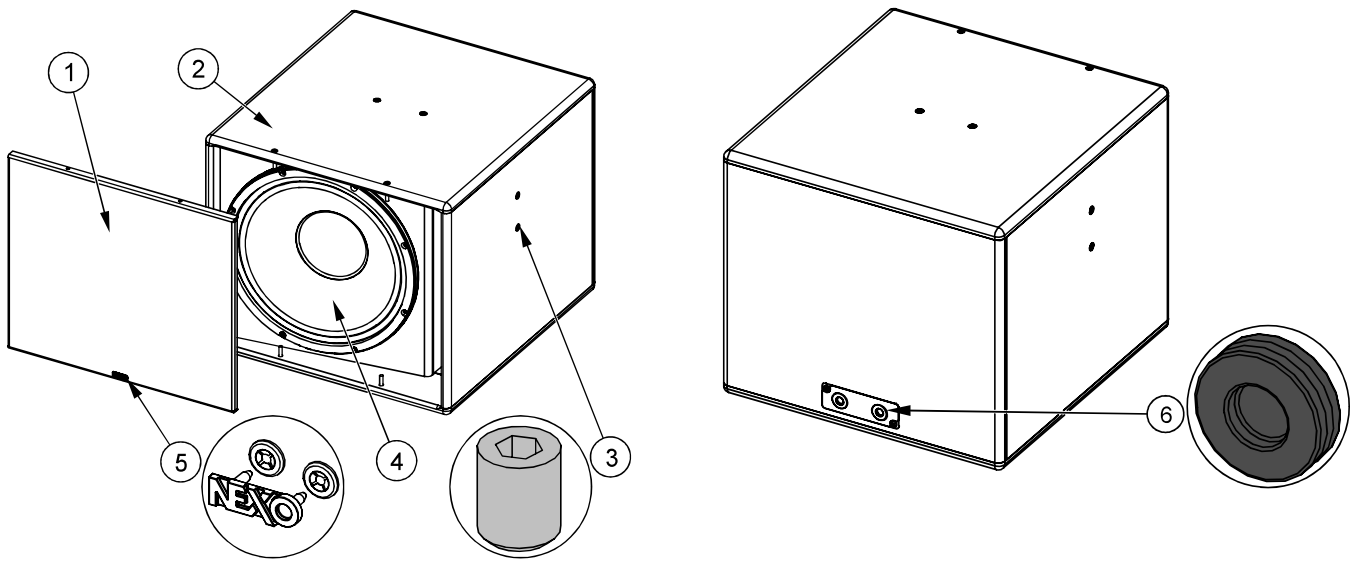

Spare parts

MARK	QUANTITY	REFERENCE	DESIGNATION
1	1	05ELS600-UA	Complete grille Black
2	1	05EBELS600	Cabinet Black
3	8	05VXTSTHC1012	HEADLESS Screw M10x12 Black (x10)
4	1	05HPB15-76	HP 15" BASS 4 Ohms 76mm VOICE COIL
	1	05HPB15-76R/K	Recone Kit for HPB15-76
5	1	05LOGNEXO6	NEXO Logo (with 2x starlock)
6	2	05PASF-DG9E1	Grommet DG11