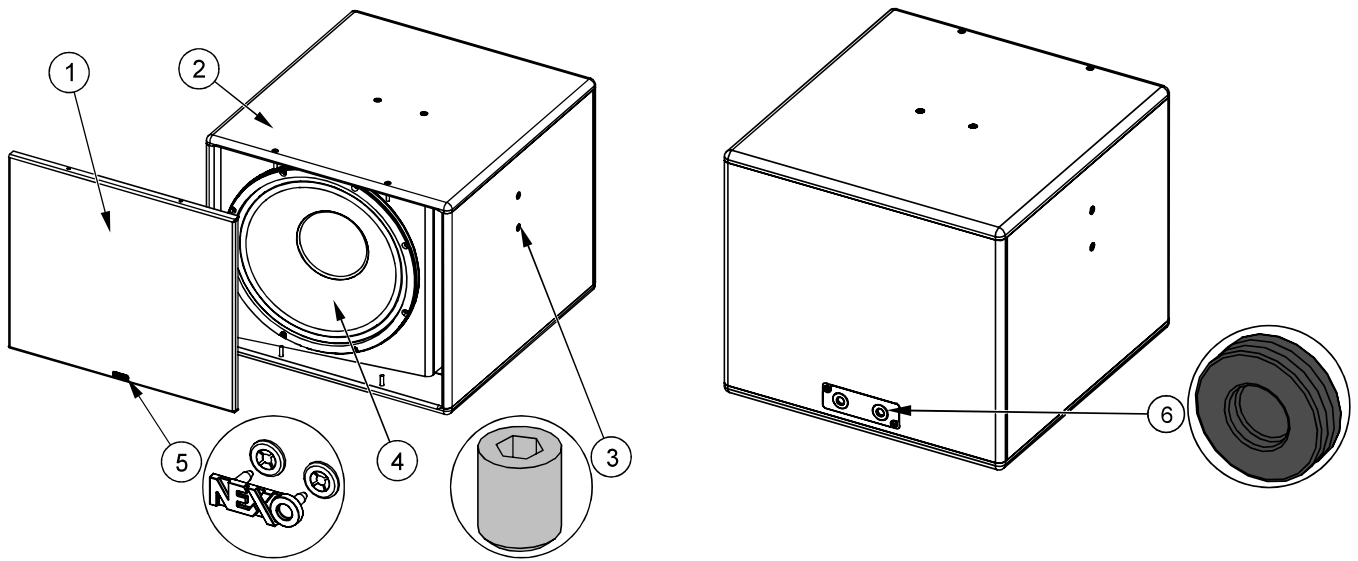

Spare parts

MARK	QUANTITY	REFERENCE	DESIGNATION
1	1	05ELS400-UA	Complete grille Black
2	1	05EBELS400	Cabinet Black
3	8	05VXTSTHC1012	HEADLESS Screw M10x12 Black (x10)
4	1	05HPB12ND	HP BASS 12" (6 ohms)
	1	05N12ND-4R/K	HPB12ND RECONE KIT
5	1	05LOGNEXO6	NEXO LOGO + STARLOCK WASHER
6	2	05PASF-DG9E1	Grommet DG11 Ø15.5MM