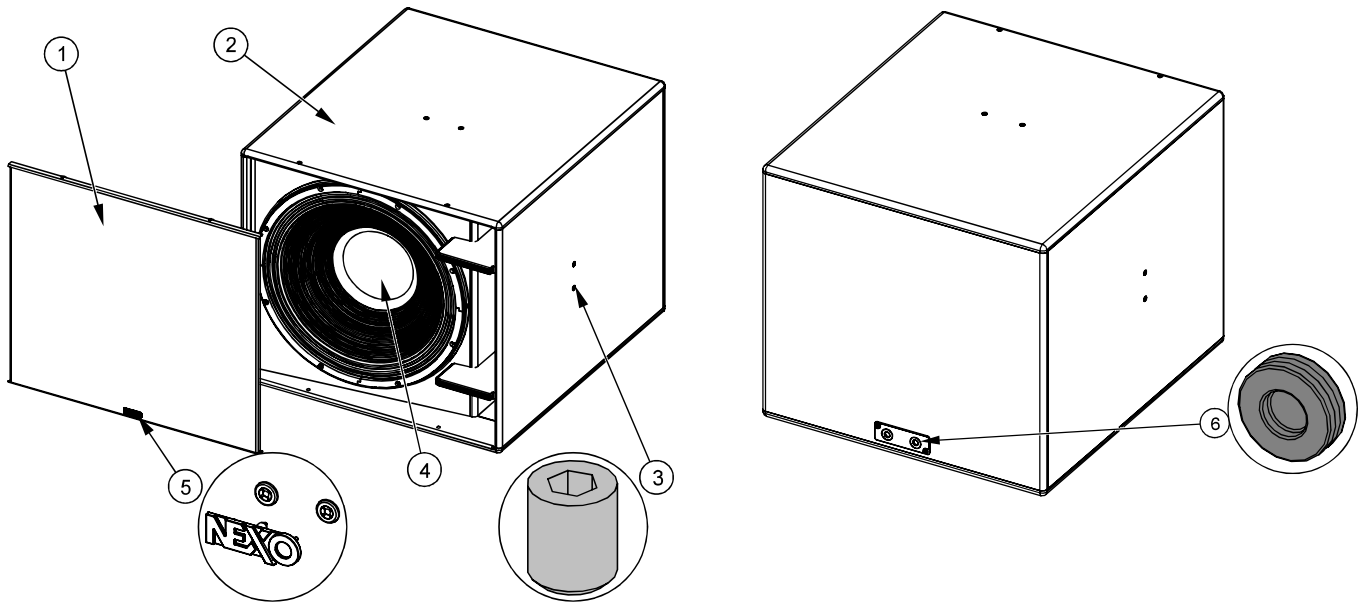

Spare parts

MARK	QUANTITY	REFERENCE	DESIGNATION
1	1	05ELS18-UA	eLS18 Complete grille Black
2	1	05EBELS18	eLS18 Empty cabinet Black
3	8	05VXTSTHC1012	HEADLESS Screw M10x12 Black (x10)
4	1	05HP18122-8	BASS Speaker 18" 8 Ohms
	1	05HP18122-8R/K	Recone Kit for HP18122-8
5	1	05LOGNEXO6	NEXO Logo (with 2x starlock)
6	2	05PASF-DG9E1	Grommet DG11 Ø15.5mm (x2)