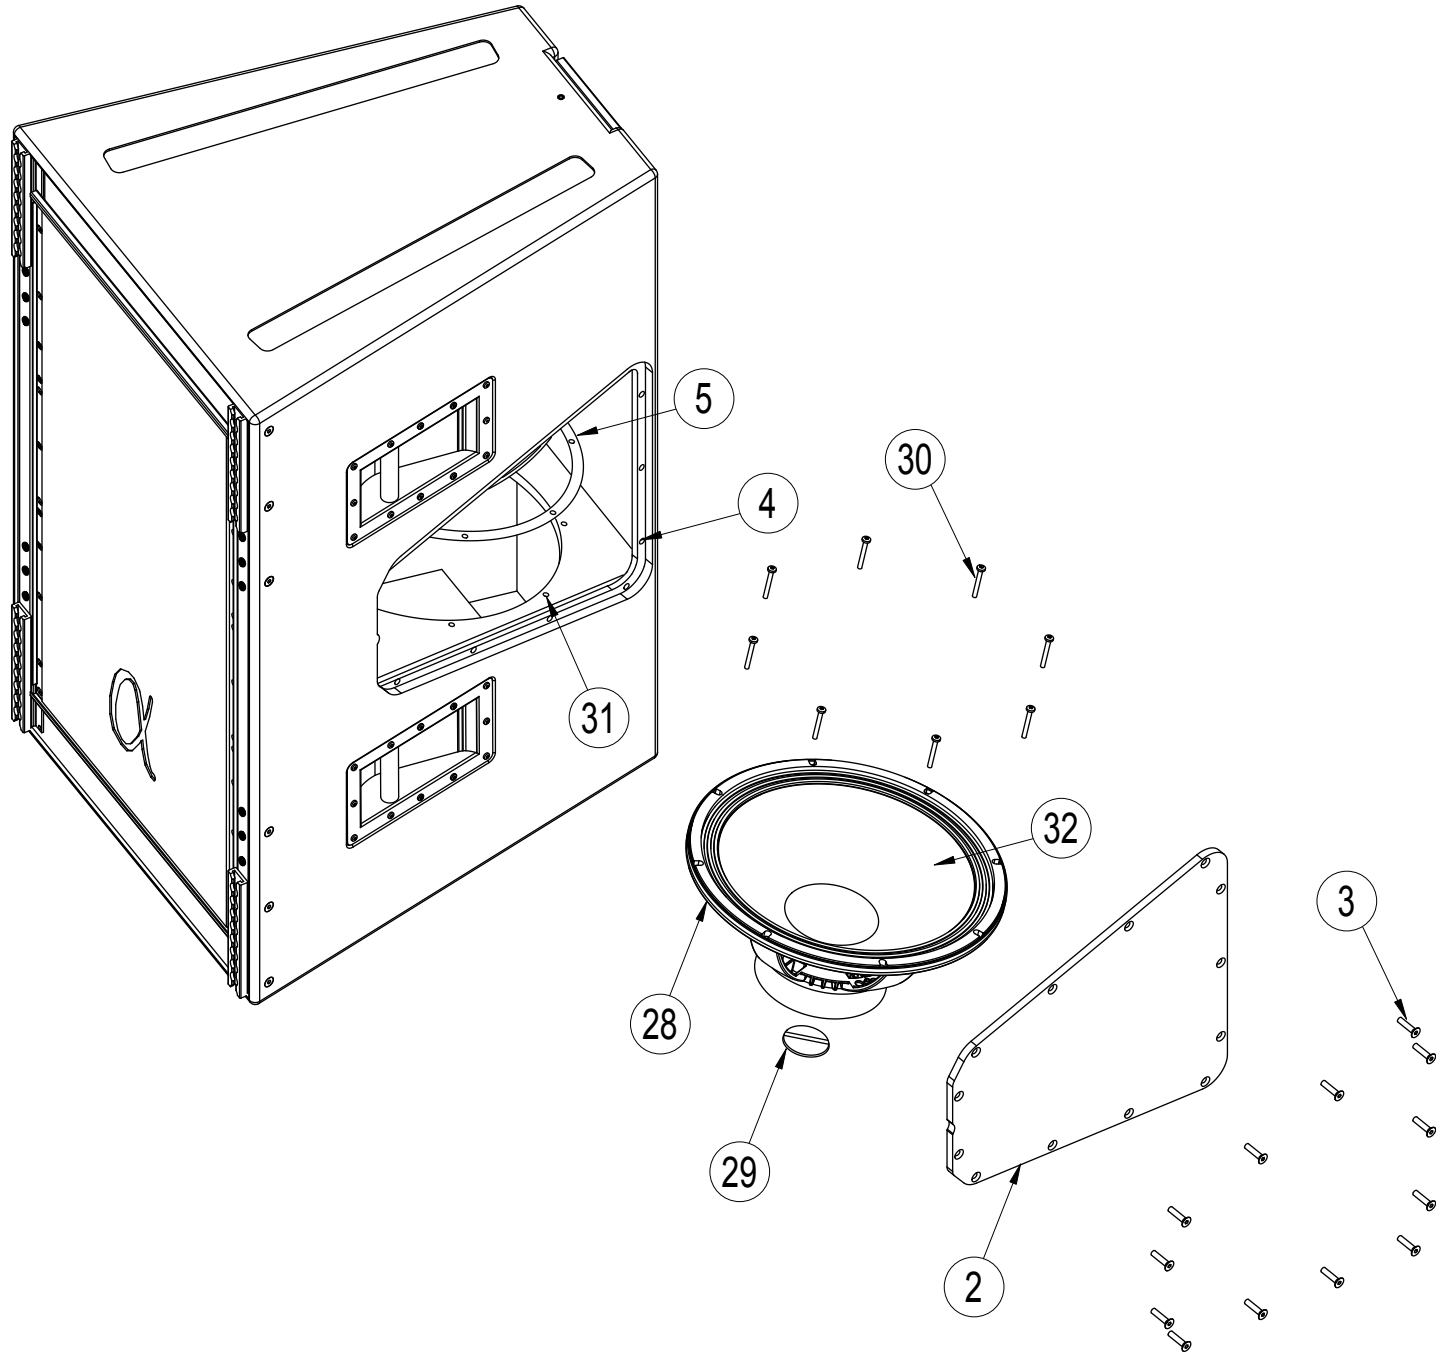

As2
SPARE PARTS

NEXO-SA
AFTER SALE DEPARTMENT
PARC DU PRE DE LA DAME JEANNE
60128 PLAILLY
FRANCE
Email : gilbert.laporte@nexo.fr

NEXO

INNOVATE

MARK	QUANTITY	ASSEMBLY	SUB ASSEMBLY	PART REFERENCE	DESIGNATION
AL.S2					
1	1	05EBS2MOQ		05EBS2MOQ	ALPHA S2 EMPTY BOX CARPETED
1	1	05EBS2PEINT-S		05EBS2PEINT-S	ALPHA S2 EMPTY BOX PAINTED
2	1			05COVER S2	S2 COVER
3	13			05VXTCFX835N	BLACK TORX FLAT HEAD SCREW 8X25
4	13			05VGRAF8	GRAF NUT 8mm
5	2			05JPTZ46	gasket SPEAKER18"
6	4			05AMBARGM	METAL BAR HANDLE
7	48			05VXTCC4.514N	BLACK TORX VBA TCC SCREW 4.5X14
8	2			05PATIN	ALPHA M4/B1/S2 NYLON SKID
8	2			05PATINPEINT	ALPHA PAINTED SKID
9	8			05VXTCFX520N	BLACK TORX FLAT HEAD SCREW 5X20
10	2			05KELP791	S2 RIGGING CORNER
11	16			05VXTCFX825N	BLACK TORX FLAT HEAD SCREW 8x25
12	4			05FLYRAIL9	BLACK RAIL 9 MACHINED
13	26			05VXTCFX616N	BLACK TORX FLAT HEAD SCREW 6x16
14	8			05VXTCX610N	BLACK TORX FLAT HEAD SCREW 6X16
15	4			05APBOUCHD8	ALPHA KELPING BLACK STOPPER
16	2			05CACH90-1A	ALPHA KELPING 90° BACK PLATE
17	2			05FLYRAIL6.5	BLACK RAIL 6.5 MACHINED
18	1		05AL.S2-CFA-B	05AL.S2-CFA-B	COMPLETE GRILL FOR S2
19	1			05MFAALPHAGM	BLACK FOAM BULPREN S2
20	18			05VXTCFX512N	BLACK TORX FLAT HEAD SCREW 5x12
21	2			05JNEOP5X10	NEOPREN GASKET
22	1		05AL.S2-CFB	05AL.S2-CFB	CONNECTION PLATE FOR S2 WITH ARTWORK
23	1			05CNXNL4MP	SPEAKON NL4MP
24	2			05VRI3.216N	BLACK ALUMINIUM RIVET PLATE
25	12			05VXCHB416N	BLACK TORX BUTTON HEAD SCREW 4X16
26	12			05VGRAF4	GRAF NUT 4mm
27	1			05CNX0804	OWNER PLATE
28	2		05N1826B-6	05N1826B-6	BASS SPEAKER 18" PREPARED
29	2			05HPPLAQAR46	REAR PLATE FOR 18" SPEAKER
30	16			05VXTCX650N	BLACK TORX FLAT HEAD SCREW 6X50
31	16			05VGRAF6	GRAF NUT 6mm
32	2			05N1826R/K	RECONE KIT FOR N1826B-6