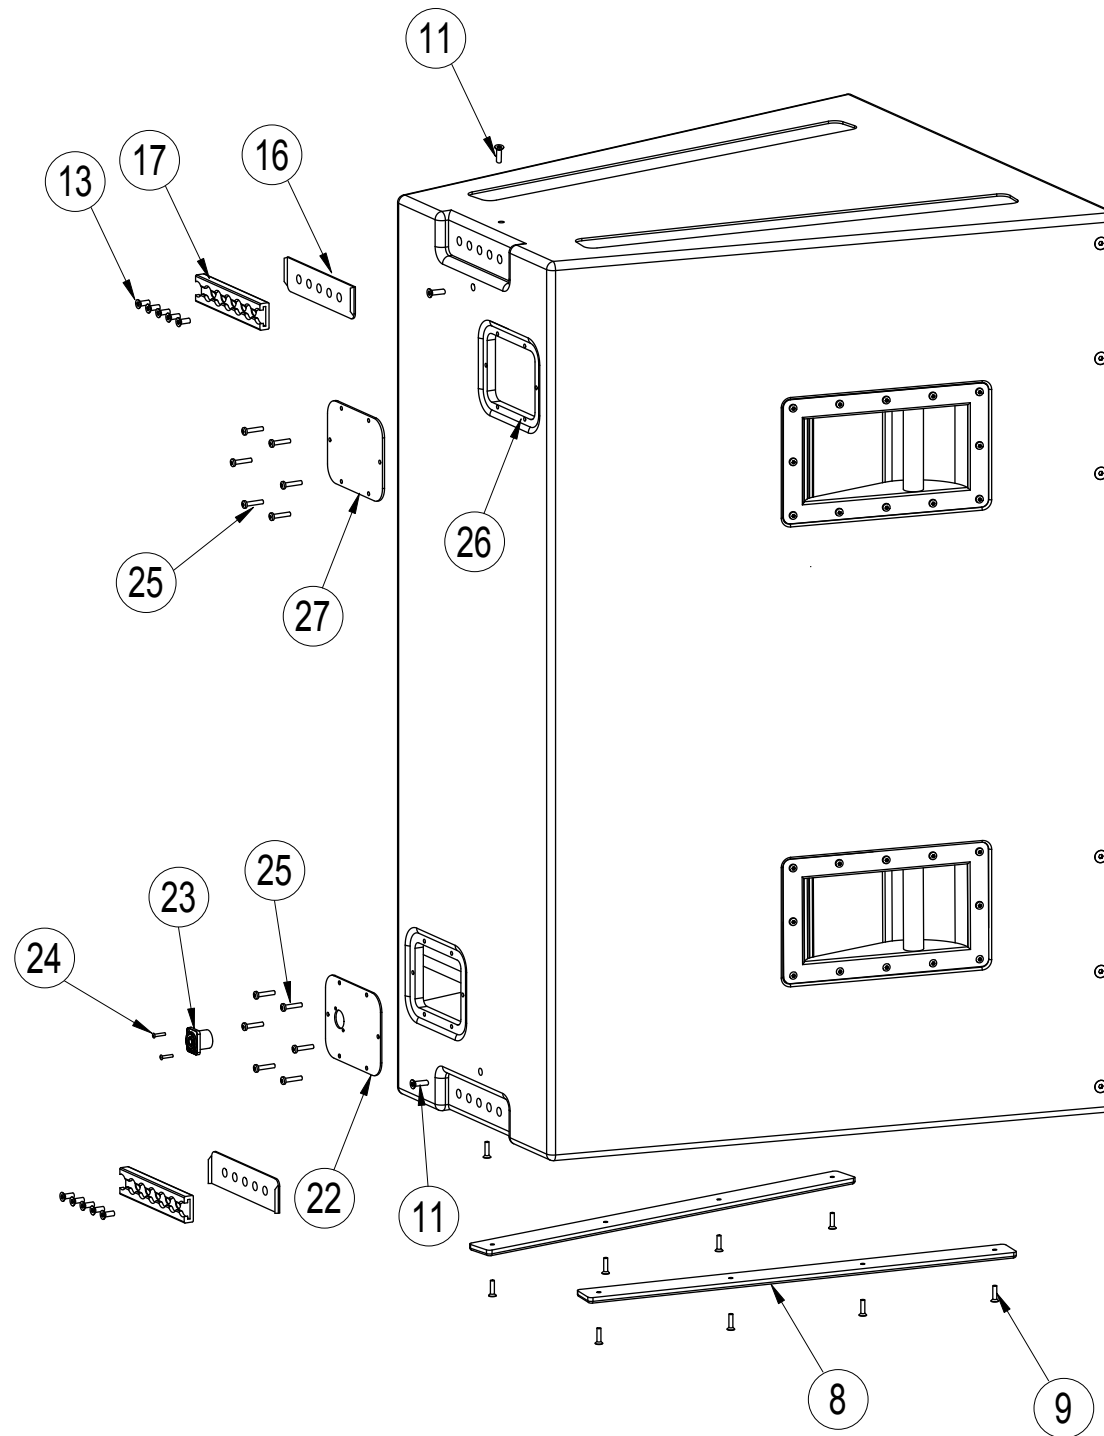

As2
SPARE PARTS

NEXO-SA
AFTER SALE DEPARTMENT
PARC DU PRE DE LA DAME JEANNE
60128 PLAILLY
FRANCE
Email : gilbert.laporte@nexo.fr

NEXO

INNOVATE

MARK	QUANTITY	ASSEMBLY	SUB ASSEMBLY	PART REFERENCE	DESIGNATION
AL.S2					
1	1	05EBS2MOQ		05EBS2MOQ	ALPHA S2 EMPTY BOX CARPETED
1	1	05EBS2PEINT-S		05EBS2PEINT-S	ALPHA S2 EMPTY BOX PAINTED
2	1			05COVER S2	S2 COVER
3	13			05VXTCFX835N	BLACK TORX FLAT HEAD SCREW 8X25
4	13			05VGRAF8	GRAF NUT 8mm
5	2			05JPTZ46	gasket SPEAKER18"
6	4			05AMBARGM	METAL BAR HANDLE
7	48			05VXTCC4.514N	BLACK TORX VBA TCC SCREW 4.5X14
8	2			05PATIN	ALPHA M4/B1/S2 NYLON SKID
8	2			05PATINPEINT	ALPHA PAINTED SKID
9	8			05VXTCFX520N	BLACK TORX FLAT HEAD SCREW 5X20
10	2			05KELP791	S2 RIGGING CORNER
11	16			05VXTCFX825N	BLACK TORX FLAT HEAD SCREW 8x25
12	4			05FLYRAIL9	BLACK RAIL 9 MACHINED
13	26			05VXTCFX616N	BLACK TORX FLAT HEAD SCREW 6x16
14	8			05VXTCX610N	BLACK TORX FLAT HEAD SCREW 6X16
15	4			05APBOUCHD8	ALPHA KELPING BLACK STOPPER
16	2			05CACH90-1A	ALPHA KELPING 90° BACK PLATE
17	2			05FLYRAIL6.5	BLACK RAIL 6.5 MACHINED
18	1		05AL.S2-CFA-B	05AL.S2-CFA-B	COMPLETE GRILL FOR S2
19	1			05MFAALPHAGM	BLACK FOAM BULPREN S2
20	18			05VXTCFX512N	BLACK TORX FLAT HEAD SCREW 5x12
21	2			05JNEOP5X10	NEOPREN GASKET
22	1		05AL.S2-CFB	05AL.S2-CFB	CONNECTION PLATE FOR S2 WITH ARTWORK
23	1			05CNXNL4MP	SPEAKON NL4MP
24	2			05VRI3.216N	BLACK ALUMINIUM RIVET PLATE
25	12			05VXCHB416N	BLACK TORX BUTTON HEAD SCREW 4X16
26	12			05VGRAF4	GRAF NUT 4mm
27	1			05CNX0804	OWNER PLATE
28	2		05N1826B-6	05N1826B-6	BASS SPEAKER 18" PREPARED
29	2			05HPPLAQAR46	REAR PLATE FOR 18" SPEAKER
30	16			05VXTCX650N	BLACK TORX FLAT HEAD SCREW 6X50
31	16			05VGRAF6	GRAF NUT 6mm
32	2			05N1826R/K	RECONE KIT FOR N1826B-6