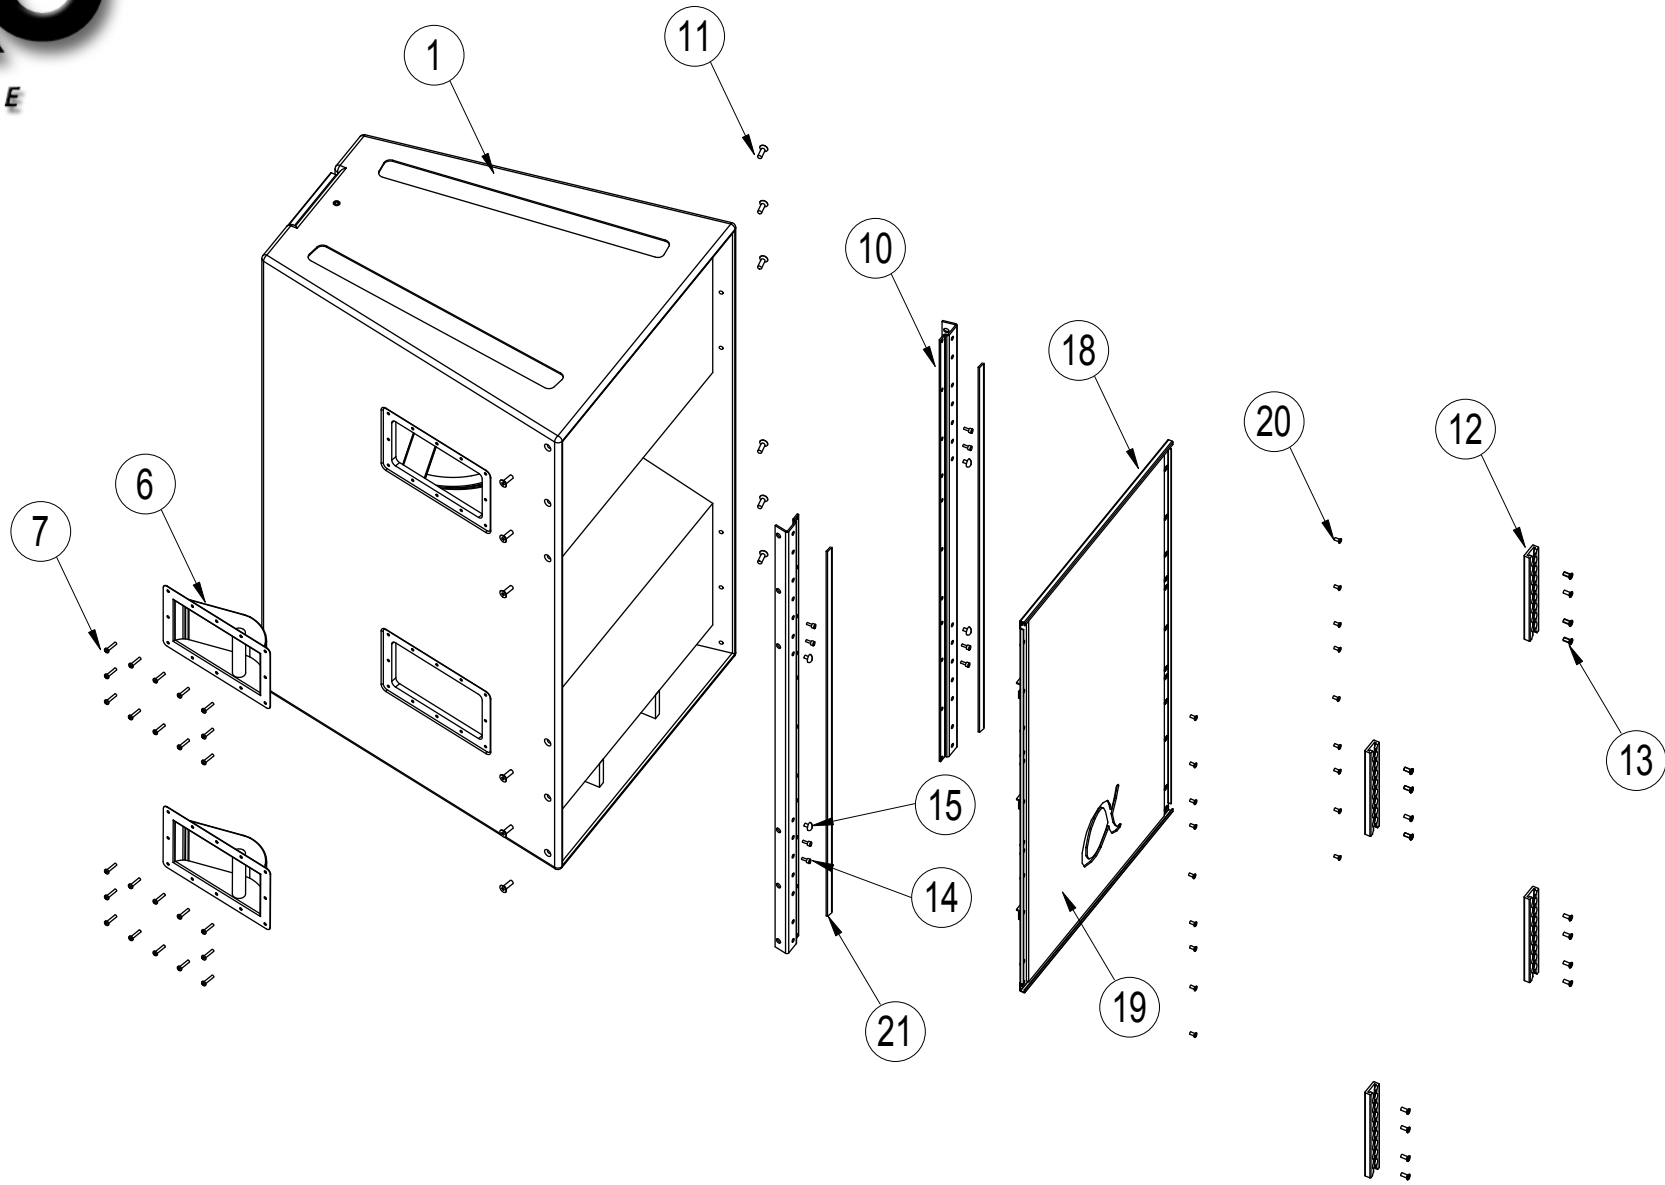

As2
SPARE PARTS

NEXO-SA
AFTER SALE DEPARTMENT
PARC DU PRE DE LA DAME JEANNE
60128 PLAILLY
FRANCE
Email : gilbert.laporte@nexo.fr

NEXO

INNOVATE

MARK	QUANTITY	ASSEMBLY	SUB ASSEMBLY	PART REFERENCE	DESIGNATION
AL.S2					
1	1	05EBS2MOQ		05EBS2MOQ	ALPHA S2 EMPTY BOX CARPETED
1	1	05EBS2PEINT-S		05EBS2PEINT-S	ALPHA S2 EMPTY BOX PAINTED
2	1			05COVER S2	S2 COVER
3	13			05VXTCFX835N	BLACK TORX FLAT HEAD SCREW 8X25
4	13			05VGRAF8	GRAF NUT 8mm
5	2			05JPTZ46	gasket SPEAKER18"
6	4			05AMBARGM	METAL BAR HANDLE
7	48			05VXTCC4.514N	BLACK TORX VBA TCC SCREW 4.5X14
8	2			05PATIN	ALPHA M4/B1/S2 NYLON SKID
8	2			05PATINPEINT	ALPHA PAINTED SKID
9	8			05VXTCFX520N	BLACK TORX FLAT HEAD SCREW 5X20
10	2			05KELP791	S2 RIGGING CORNER
11	16			05VXTCFX825N	BLACK TORX FLAT HEAD SCREW 8x25
12	4			05FLYRAIL9	BLACK RAIL 9 MACHINED
13	26			05VXTCFX616N	BLACK TORX FLAT HEAD SCREW 6x16
14	8			05VXTCX610N	BLACK TORX FLAT HEAD SCREW 6X16
15	4			05APBOUCHD8	ALPHA KELPING BLACK STOPPER
16	2			05CACH90-1A	ALPHA KELPING 90° BACK PLATE
17	2			05FLYRAIL6.5	BLACK RAIL 6.5 MACHINED
18	1		05AL.S2-CFA-B	05AL.S2-CFA-B	COMPLETE GRILL FOR S2
19	1			05MFAALPHAGM	BLACK FOAM BULPREN S2
20	18			05VXTCFX512N	BLACK TORX FLAT HEAD SCREW 5x12
21	2			05JNEOP5X10	NEOPREN GASKET
22	1		05AL.S2-CFB	05AL.S2-CFB	CONNECTION PLATE FOR S2 WITH ARTWORK
23	1			05CNXNL4MP	SPEAKON NL4MP
24	2			05VRI3.216N	BLACK ALUMINIUM RIVET PLATE
25	12			05VXCHB416N	BLACK TORX BUTTON HEAD SCREW 4X16
26	12			05VGRAF4	GRAF NUT 4mm
27	1			05CNX0804	OWNER PLATE
28	2		05N1826B-6	05N1826B-6	BASS SPEAKER 18" PREPARED
29	2			05HPPLAQAR46	REAR PLATE FOR 18" SPEAKER
30	16			05VXTCX650N	BLACK TORX FLAT HEAD SCREW 6X50
31	16			05VGRAF6	GRAF NUT 6mm
32	2			05N1826R/K	RECONE KIT FOR N1826B-6