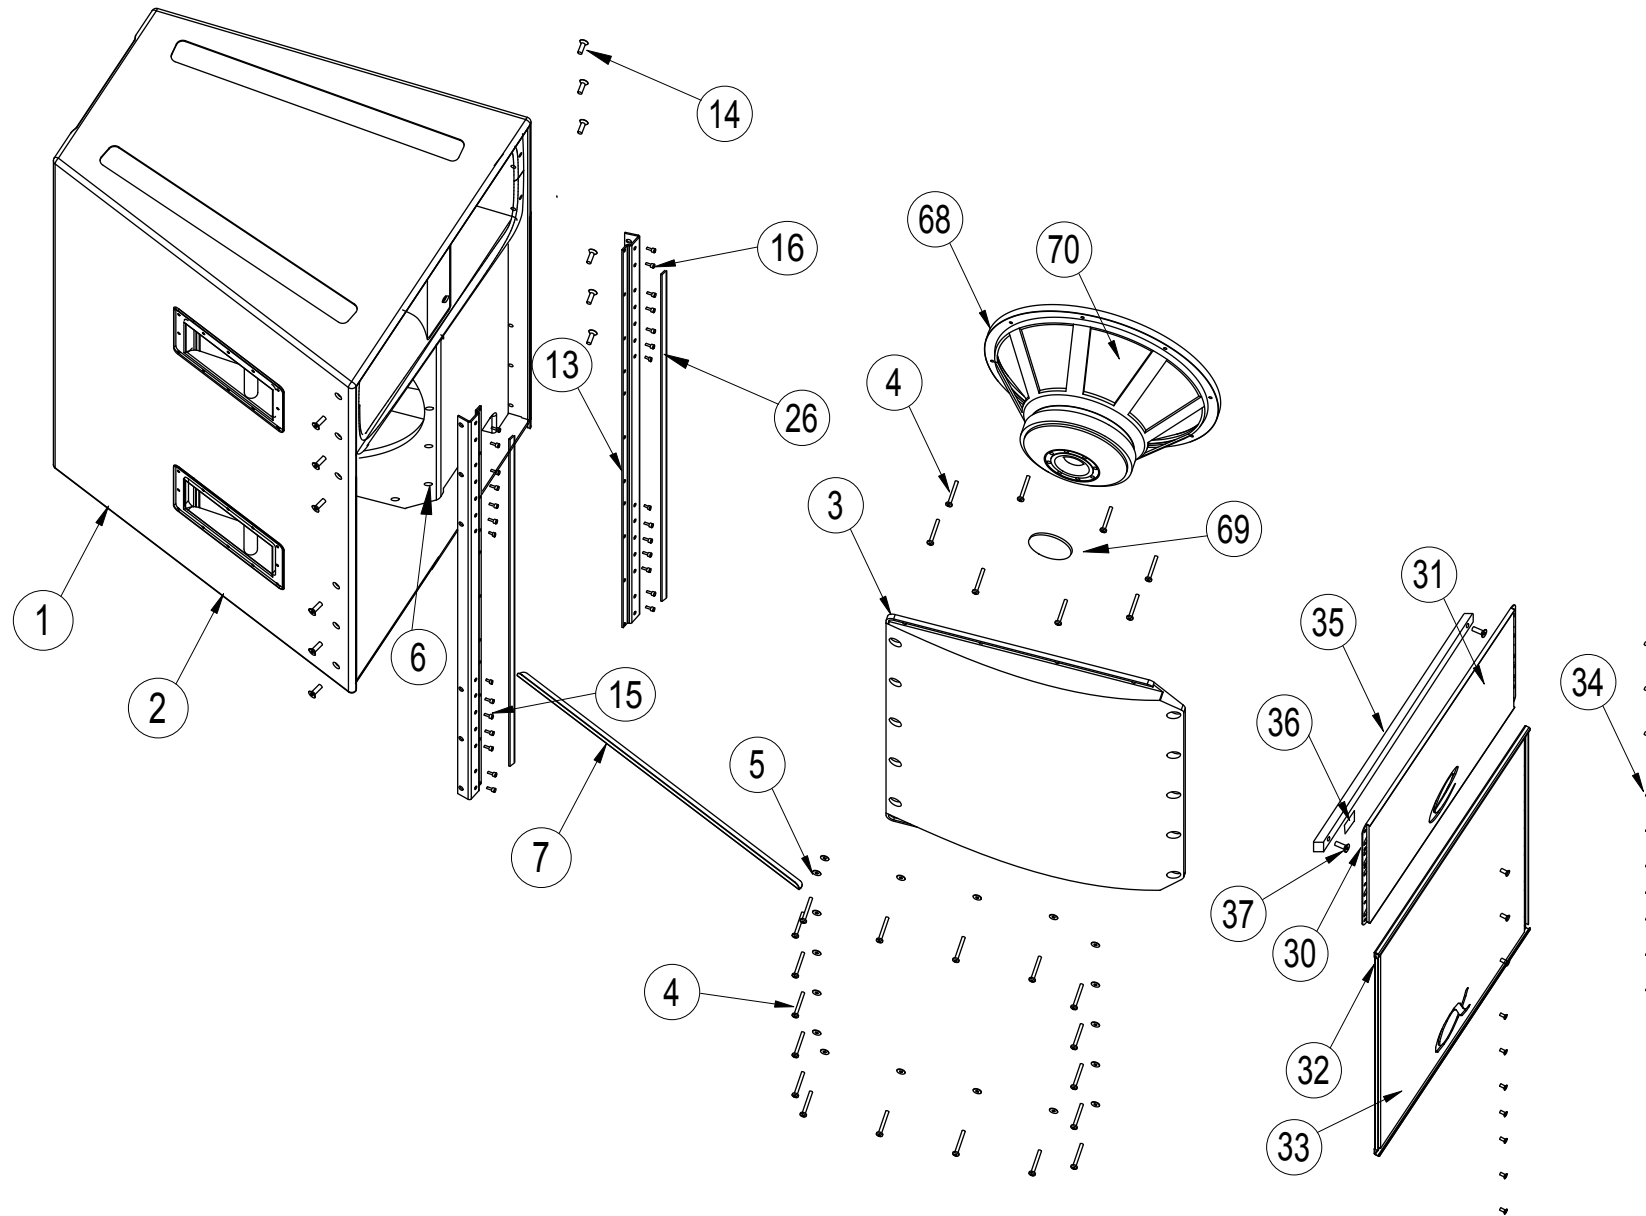

de EF
SPARE PARTS

NEXO-SA
AFTER SALE DEPARTMENT
PARC DU PRE DE LA DAME JEANNE
60128 PLAILLY
FRANCE
Email : gilbert.laporte@nexo.fr

NEXO

INNOVATE

ALPHA EF FRONT VIEW 1

MARK	QUANTITY	ASSEMBLY	SUB ASSEMBLY	PART REFERENCE	DESIGNATION
AL.EF					
1	1	05EBEFMOQ		05EBEFMOQ	ALPHA EF EMPTY BOX CARPETED
2	1	05EBEFPEINT		05EBEFPEINT	ALPHA EF EMPTY BOX PAINTED
3	1			05AL.B18-CFB	B118 COMPLETE COMPOSITE CURVE
4	26			05VXTCX650N	BLACK TORX CYLINDRIC SCREW 6X50
5	18			05VRA618N	BLACK WHASHER 6X18
6	26			05VGRAF6	GRAF NUT 6mm
7	1			05AMRALRB1	B1/B118 SQUARE PLATE
8	4			05AMBARGM	METAL BAR HANDLE
9	48			05VXTCC4.514N	BLACK TORX VBA TCC SCREW 4.5X14
10	2			05PATIN	ALPHA M4/B1/S2 NYLON SKID
11	2			05PATINPEINT	ALPHA PAINTED SKID
12	8			05VXTCFX520N	BLACK TORX FLAT HEAD SCREW 5X20
13	2			05KELP791	EF FRONT KELP PLATE
14	18			05VXTCFX825N	BLACK TORX FLAT HEAD SCREW 8x25
15	39			05VXTCX610N	BLACK TORX CYLINDRIC SCREW 6X10
16	4			05APBOUCHD8	ALPHA KELPING BLACK STOPPER
17	1			05KELP90-2A	ALPHA REAR STEEL PLATE
18	1			05CACH90-1A	ALPHA KELPING 90° BACK PLATE
19	3			05VGRAF8	GRAF NUT 8mm
20	1		05PAVBMALPHE	05PAVBMALPHE	EM / EF MID HORN
21	1			05PMPBMALPHE	ALPHA EM MID PMP
22	1			05MSAF9518	ALPHA E ACOUSTIC FOAM DRIVER / MID HORN
23	4			05VXTCC525N	BLACK TORX VBA TCC SCREW 5X25
24	4			05VRX516N	BLACK WHASHER 5X16
25	4			05VXTCFX835N	BLACK TORX FLAT HEAD SCREW 8X35
26	2.3			05JNEOP5X10	NEOPREN GASKET 5X10
27	1		05PAVHMALPE	05PAVHMALPE	HIGH HORN FOR ALPHA E
28	2			05VXCHC535N	BLACK TORX CYLINDRIC SCREW 5X35
29	2			05VRA510ZN	BLACK WHASHER 5X10
30	1		05AL.EM-CFA	05AL.EM-CFA	COMPLETE GRILLE FOR ALPHA EM
31	1			05MFAALPHAEM	BLACK FOAM BULPREN EM
32	1		05AL.B18-CFA	05AL.B18-CFA	COMPLETE GRILLE FOR B1-18
33	1			05MFAALPHA18	BLACK FOAM BULPREN B1-18
34	20			05VXTCFX512N	BLACK TORX FLAT HEAD SCREW 5X12
35	1			05SUPLOGEF	WOOD SPACER BETWEEN GRILLE
36	1			05LOGNEXOEF	EF LOGO
37	2			05VXTCBX525N	BLACK TORX BUTTON HEAD SCREW 5X25