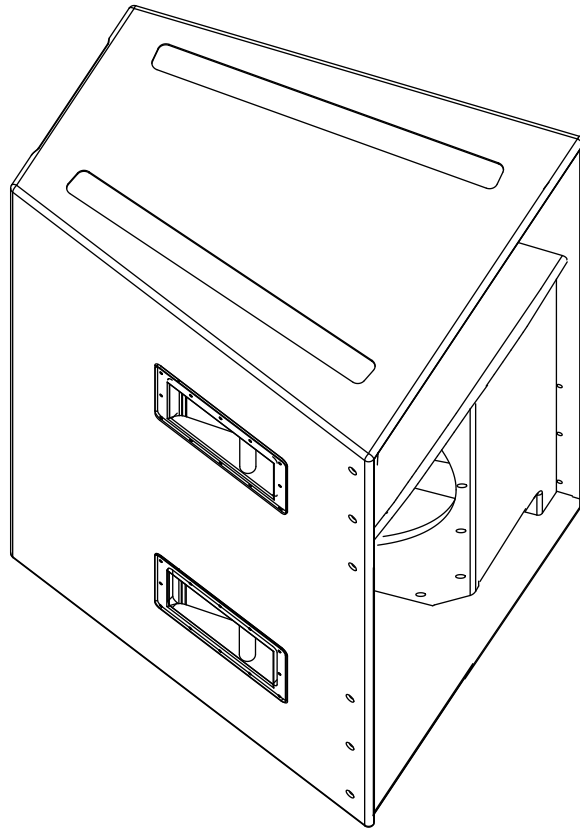

de EF
SPARE PARTS

NEXO-SA
AFTER SALE DEPARTMENT
PARC DU PRE DE LA DAME JEANNE
60128 PLAILLY
FRANCE
Email : gilbert.laporte@nexo.fr

NEXO

INNOVATE

ALPHA EF FRONT VIEW 1

MARK	QUANTITY	ASSEMBLY	SUB ASSEMBLY	PART REFERENCE	DESIGNATION
AL.EF					
1	1	05EBEFMOQ		05EBEFMOQ	ALPHA EF EMPTY BOX CARPETED
2	1	05EBEFPEINT		05EBEFPEINT	ALPHA EF EMPTY BOX PAINTED
3	1			05AL.B18-CFB	B118 COMPLETE COMPOSITE CURVE
4	26			05VXTCX650N	BLACK TORX CYLINDRIC SCREW 6X50
5	18			05VRA618N	BLACK WHASHER 6X18
6	26			05VGRAF6	GRAF NUT 6mm
7	1			05AMRALRB1	B1/B118 SQUARE PLATE
8	4			05AMBARGM	METAL BAR HANDLE
9	48			05VXTCC4.514N	BLACK TORX VBA TCC SCREW 4.5X14
10	2			05PATIN	ALPHA M4/B1/S2 NYLON SKID
11	2			05PATINPEINT	ALPHA PAINTED SKID
12	8			05VXTCFX520N	BLACK TORX FLAT HEAD SCREW 5X20
13	2			05KELP791	EF FRONT KELP PLATE
14	18			05VXTCFX825N	BLACK TORX FLAT HEAD SCREW 8x25
15	39			05VXTCX610N	BLACK TORX CYLINDRIC SCREW 6X10
16	4			05APBOUCHD8	ALPHA KELPING BLACK STOPPER
17	1			05KELP90-2A	ALPHA REAR STEEL PLATE
18	1			05CACH90-1A	ALPHA KELPING 90° BACK PLATE
19	3			05VGRAF8	GRAF NUT 8mm
20	1		05PAVBMALPHE	05PAVBMALPHE	EM / EF MID HORN
21	1			05PMPBMALPHE	ALPHA EM MID PMP
22	1			05MSAF9518	ALPHA E ACOUSTIC FOAM DRIVER / MID HORN
23	4			05VXTCC525N	BLACK TORX VBA TCC SCREW 5X25
24	4			05VRX516N	BLACK WHASHER 5X16
25	4			05VXTCFX835N	BLACK TORX FLAT HEAD SCREW 8X35
26	2.3			05JNEOP5X10	NEOPREN GASKET 5X10
27	1		05PAVHMALPE	05PAVHMALPE	HIGH HORN FOR ALPHA E
28	2			05VXCHC535N	BLACK TORX CYLINDRIC SCREW 5X35
29	2			05VRA510ZN	BLACK WHASHER 5X10
30	1		05AL.EM-CFA	05AL.EM-CFA	COMPLETE GRILLE FOR ALPHA EM
31	1			05MFAALPHAEM	BLACK FOAM BULPREN EM
32	1		05AL.B18-CFA	05AL.B18-CFA	COMPLETE GRILLE FOR B1-18
33	1			05MFAALPHA18	BLACK FOAM BULPREN B1-18
34	20			05VXTCFX512N	BLACK TORX FLAT HEAD SCREW 5X12
35	1			05SUPLOGEF	WOOD SPACER BETWEEN GRILLE
36	1			05LOGNEXOEF	EF LOGO
37	2			05VXTCBX525N	BLACK TORX BUTTON HEAD SCREW 5X25