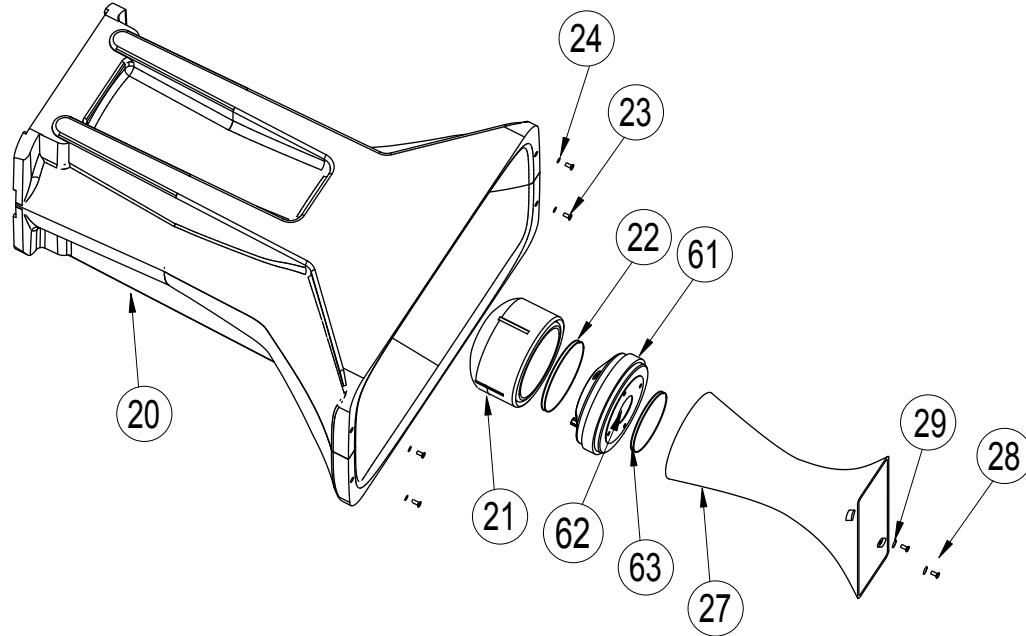

de EF
SPARE PARTS

NEXO-SA
AFTER SALE DEPARTMENT
PARC DU PRE DE LA DAME JEANNE
60128 PLAILLY
FRANCE
Email : gilbert.laporte@nexo.fr

NEXO

INNOVATE

ALPHA EF FRONT VIEW 1

MARK	QUANTITY	ASSEMBLY	SUB ASSEMBLY	PART REFERENCE	DESIGNATION
AL.EF					
1	1	05EBEFMOQ		05EBEFMOQ	ALPHA EF EMPTY BOX CARPETED
2	1	05EBEFPEINT		05EBEFPEINT	ALPHA EF EMPTY BOX PAINTED
3	1			05AL.B18-CFB	B118 COMPLETE COMPOSITE CURVE
4	26			05VXTCX650N	BLACK TORX CYLINDRIC SCREW 6X50
5	18			05VRA618N	BLACK WHASHER 6X18
6	26			05VGRAF6	GRAF NUT 6mm
7	1			05AMRALRB1	B1/B118 SQUARE PLATE
8	4			05AMBARGM	METAL BAR HANDLE
9	48			05VXTCC4.514N	BLACK TORX VBA TCC SCREW 4.5X14
10	2			05PATIN	ALPHA M4/B1/S2 NYLON SKID
11	2			05PATINPEINT	ALPHA PAINTED SKID
12	8			05VXTCFX520N	BLACK TORX FLAT HEAD SCREW 5X20
13	2			05KELP791	EF FRONT KELP PLATE
14	18			05VXTCFX825N	BLACK TORX FLAT HEAD SCREW 8x25
15	39			05VXTCX610N	BLACK TORX CYLINDRIC SCREW 6X10
16	4			05APBOUCHD8	ALPHA KELPING BLACK STOPPER
17	1			05KELP90-2A	ALPHA REAR STEEL PLATE
18	1			05CACH90-1A	ALPHA KELPING 90° BACK PLATE
19	3			05VGRAF8	GRAF NUT 8mm
20	1		05PAVBMALPHE	05PAVBMALPHE	EM / EF MID HORN
21	1			05PMPBMALPHE	ALPHA EM MID PMP
22	1			05MSAF9518	ALPHA E ACOUSTIC FOAM DRIVER / MID HORN
23	4			05VXTCC525N	BLACK TORX VBA TCC SCREW 5X25
24	4			05VRX516N	BLACK WHASHER 5X16
25	4			05VXTCFX835N	BLACK TORX FLAT HEAD SCREW 8X35
26	2.3			05JNEOP5X10	NEOPREN GASKET 5X10
27	1		05PAVHMALPE	05PAVHMALPE	HIGH HORN FOR ALPHA E
28	2			05VXCHC535N	BLACK TORX CYLINDRIC SCREW 5X35
29	2			05VRA510ZN	BLACK WHASHER 5X10
30	1		05AL.EM-CFA	05AL.EM-CFA	COMPLETE GRILLE FOR ALPHA EM
31	1			05MFAALPHAEM	BLACK FOAM BULPREN EM
32	1		05AL.B18-CFA	05AL.B18-CFA	COMPLETE GRILLE FOR B1-18
33	1			05MFAALPHA18	BLACK FOAM BULPREN B1-18
34	20			05VXTCFX512N	BLACK TORX FLAT HEAD SCREW 5X12
35	1			05SUPLOGEF	WOOD SPACER BETWEEN GRILLE
36	1			05LOGNEXOEF	EF LOGO
37	2			05VXTCBX525N	BLACK TORX BUTTON HEAD SCREW 5X25