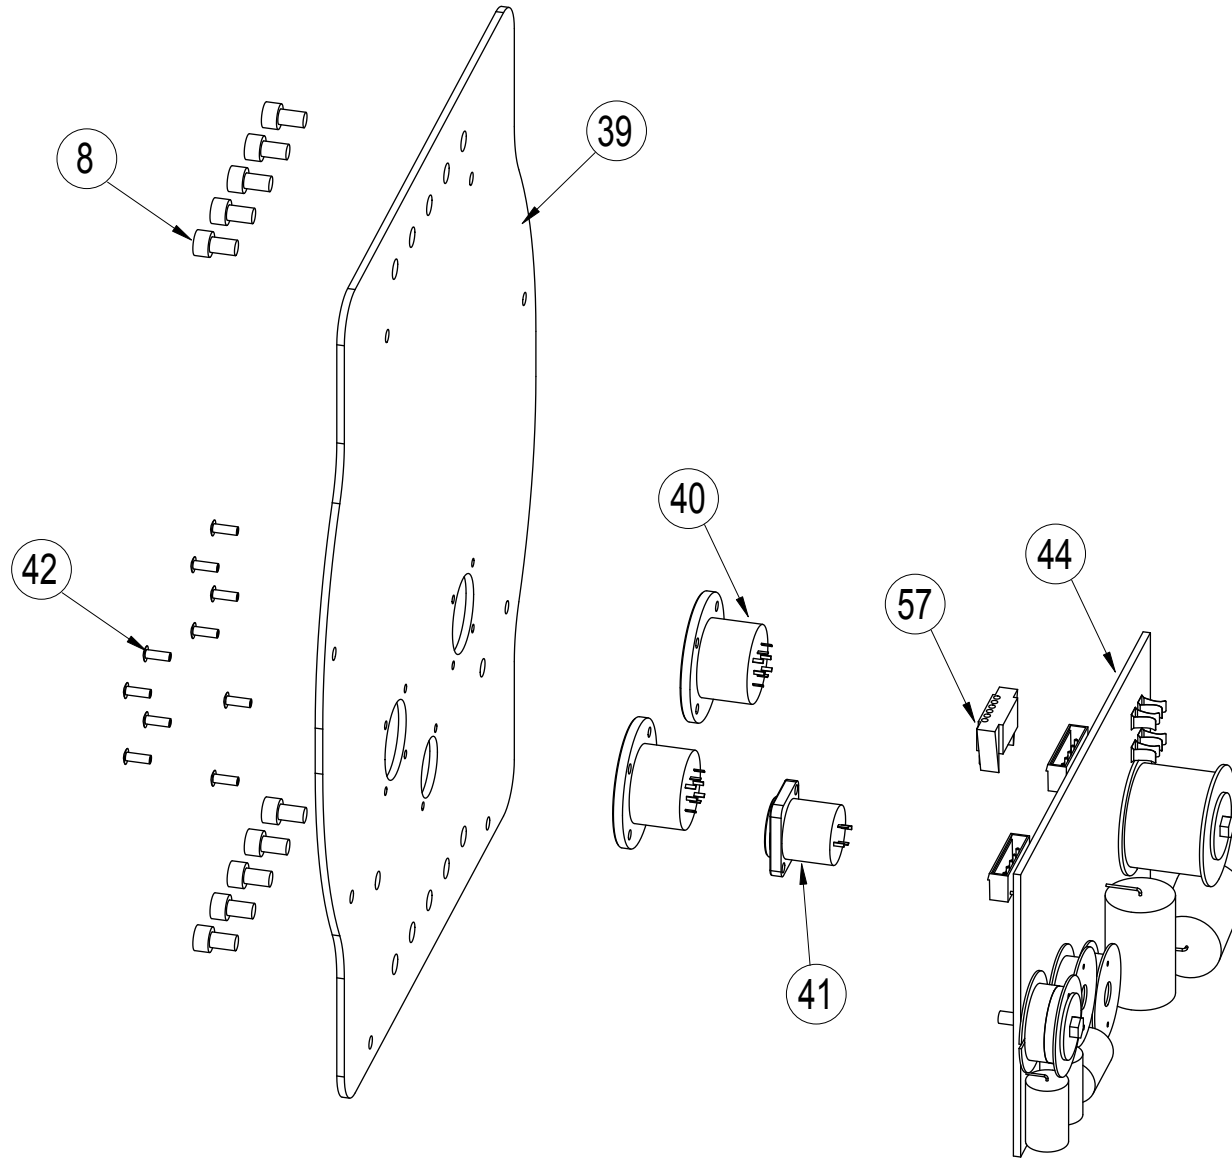

de EF
SPARE PARTS

NEXO-SA
AFTER SALE DEPARTMENT
PARC DU PRE DE LA DAME JEANNE
60128 PLAILLY
FRANCE
Email : gilbert.laporte@nexo.fr

NEXO

INNOVATE

ALPHA EF FRONT VIEW 1

MARK	QUANTITY	ASSEMBLY	SUB ASSEMBLY	PART REFERENCE	DESIGNATION
AL.EF					
1	1	05EBEFMOQ		05EBEFMOQ	ALPHA EF EMPTY BOX CARPETED
2	1	05EBEFPEINT		05EBEFPEINT	ALPHA EF EMPTY BOX PAINTED
3	1			05AL.B18-CFB	B118 COMPLETE COMPOSITE CURVE
4	26			05VXTCX650N	BLACK TORX CYLINDRIC SCREW 6X50
5	18			05VRA618N	BLACK WHASHER 6X18
6	26			05VGRAF6	GRAF NUT 6mm
7	1			05AMRALRB1	B1/B118 SQUARE PLATE
8	4			05AMBARGM	METAL BAR HANDLE
9	48			05VXTCC4.514N	BLACK TORX VBA TCC SCREW 4.5X14
10	2			05PATIN	ALPHA M4/B1/S2 NYLON SKID
11	2			05PATINPEINT	ALPHA PAINTED SKID
12	8			05VXTCFX520N	BLACK TORX FLAT HEAD SCREW 5X20
13	2			05KELP791	EF FRONT KELP PLATE
14	18			05VXTCFX825N	BLACK TORX FLAT HEAD SCREW 8x25
15	39			05VXTCX610N	BLACK TORX CYLINDRIC SCREW 6X10
16	4			05APBOUCHD8	ALPHA KELPING BLACK STOPPER
17	1			05KELP90-2A	ALPHA REAR STEEL PLATE
18	1			05CACH90-1A	ALPHA KELPING 90° BACK PLATE
19	3			05VGRAF8	GRAF NUT 8mm
20	1		05PAVBMALPHE	05PAVBMALPHE	EM / EF MID HORN
21	1			05PMPBMALPHE	ALPHA EM MID PMP
22	1			05MSAF9518	ALPHA E ACOUSTIC FOAM DRIVER / MID HORN
23	4			05VXTCC525N	BLACK TORX VBA TCC SCREW 5X25
24	4			05VRX516N	BLACK WHASHER 5X16
25	4			05VXTCFX835N	BLACK TORX FLAT HEAD SCREW 8X35
26	2.3			05JNEOP5X10	NEOPREN GASKET 5X10
27	1		05PAVHMALPE	05PAVHMALPE	HIGH HORN FOR ALPHA E
28	2			05VXCHC535N	BLACK TORX CYLINDRIC SCREW 5X35
29	2			05VRA510ZN	BLACK WHASHER 5X10
30	1		05AL.EM-CFA	05AL.EM-CFA	COMPLETE GRILLE FOR ALPHA EM
31	1			05MFAALPHAEM	BLACK FOAM BULPREN EM
32	1		05AL.B18-CFA	05AL.B18-CFA	COMPLETE GRILLE FOR B1-18
33	1			05MFAALPHA18	BLACK FOAM BULPREN B1-18
34	20			05VXTCFX512N	BLACK TORX FLAT HEAD SCREW 5X12
35	1			05SUPLOGEF	WOOD SPACER BETWEEN GRILLE
36	1			05LOGNEXOEF	EF LOGO
37	2			05VXTCBX525N	BLACK TORX BUTTON HEAD SCREW 5X25