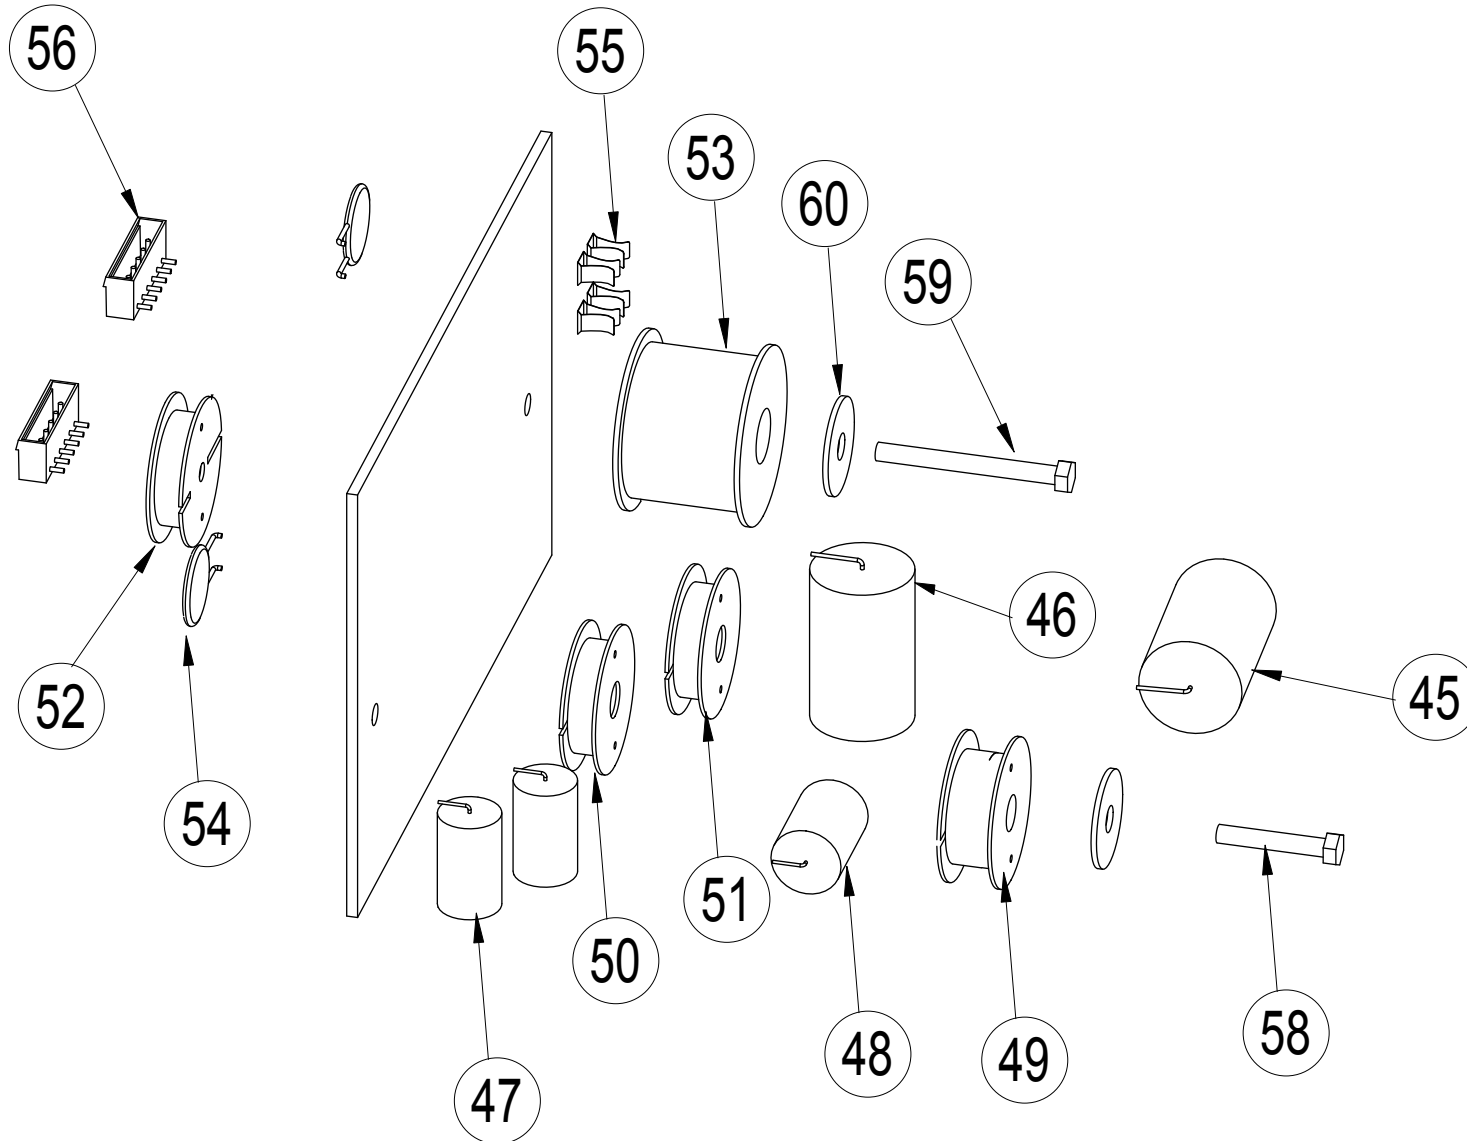

de EF
SPARE PARTS

NEXO-SA
AFTER SALE DEPARTMENT
PARC DU PRE DE LA DAME JEANNE
60128 PLAILLY
FRANCE
Email : gilbert.laporte@nexo.fr

NEXO

INNOVATE

ALPHA EF FRONT VIEW 1

MARK	QUANTITY	ASSEMBLY	SUB ASSEMBLY	PART REFERENCE	DESIGNATION
AL.EF					
1	1	05EBEFMOQ		05EBEFMOQ	ALPHA EF EMPTY BOX CARPETED
2	1	05EBEFPEINT		05EBEFPEINT	ALPHA EF EMPTY BOX PAINTED
3	1			05AL.B18-CFB	B118 COMPLETE COMPOSITE CURVE
4	26			05VXTCX650N	BLACK TORX CYLINDRIC SCREW 6X50
5	18			05VRA618N	BLACK WHASHER 6X18
6	26			05VGRAF6	GRAF NUT 6mm
7	1			05AMRALRB1	B1/B118 SQUARE PLATE
8	4			05AMBARGM	METAL BAR HANDLE
9	48			05VXTCC4.514N	BLACK TORX VBA TCC SCREW 4.5X14
10	2			05PATIN	ALPHA M4/B1/S2 NYLON SKID
11	2			05PATINPEINT	ALPHA PAINTED SKID
12	8			05VXTCFX520N	BLACK TORX FLAT HEAD SCREW 5X20
13	2			05KELP791	EF FRONT KELP PLATE
14	18			05VXTCFX825N	BLACK TORX FLAT HEAD SCREW 8x25
15	39			05VXTCX610N	BLACK TORX CYLINDRIC SCREW 6X10
16	4			05APBOUCHD8	ALPHA KELPING BLACK STOPPER
17	1			05KELP90-2A	ALPHA REAR STEEL PLATE
18	1			05CACH90-1A	ALPHA KELPING 90° BACK PLATE
19	3			05VGRAF8	GRAF NUT 8mm
20	1		05PAVBMALPHE	05PAVBMALPHE	EM / EF MID HORN
21	1			05PMPBMALPHE	ALPHA EM MID PMP
22	1			05MSAF9518	ALPHA E ACOUSTIC FOAM DRIVER / MID HORN
23	4			05VXTCC525N	BLACK TORX VBA TCC SCREW 5X25
24	4			05VRX516N	BLACK WHASHER 5X16
25	4			05VXTCFX835N	BLACK TORX FLAT HEAD SCREW 8X35
26	2.3			05JNEOP5X10	NEOPREN GASKET 5X10
27	1		05PAVHMALPE	05PAVHMALPE	HIGH HORN FOR ALPHA E
28	2			05VXCHC535N	BLACK TORX CYLINDRIC SCREW 5X35
29	2			05VRA510ZN	BLACK WHASHER 5X10
30	1		05AL.EM-CFA	05AL.EM-CFA	COMPLETE GRILLE FOR ALPHA EM
31	1			05MFAALPHAEM	BLACK FOAM BULPREN EM
32	1		05AL.B18-CFA	05AL.B18-CFA	COMPLETE GRILLE FOR B1-18
33	1			05MFAALPHA18	BLACK FOAM BULPREN B1-18
34	20			05VXTCFX512N	BLACK TORX FLAT HEAD SCREW 5X12
35	1			05SUPLOGEF	WOOD SPACER BETWEEN GRILLE
36	1			05LOGNEXOEF	EF LOGO
37	2			05VXTCBX525N	BLACK TORX BUTTON HEAD SCREW 5X25