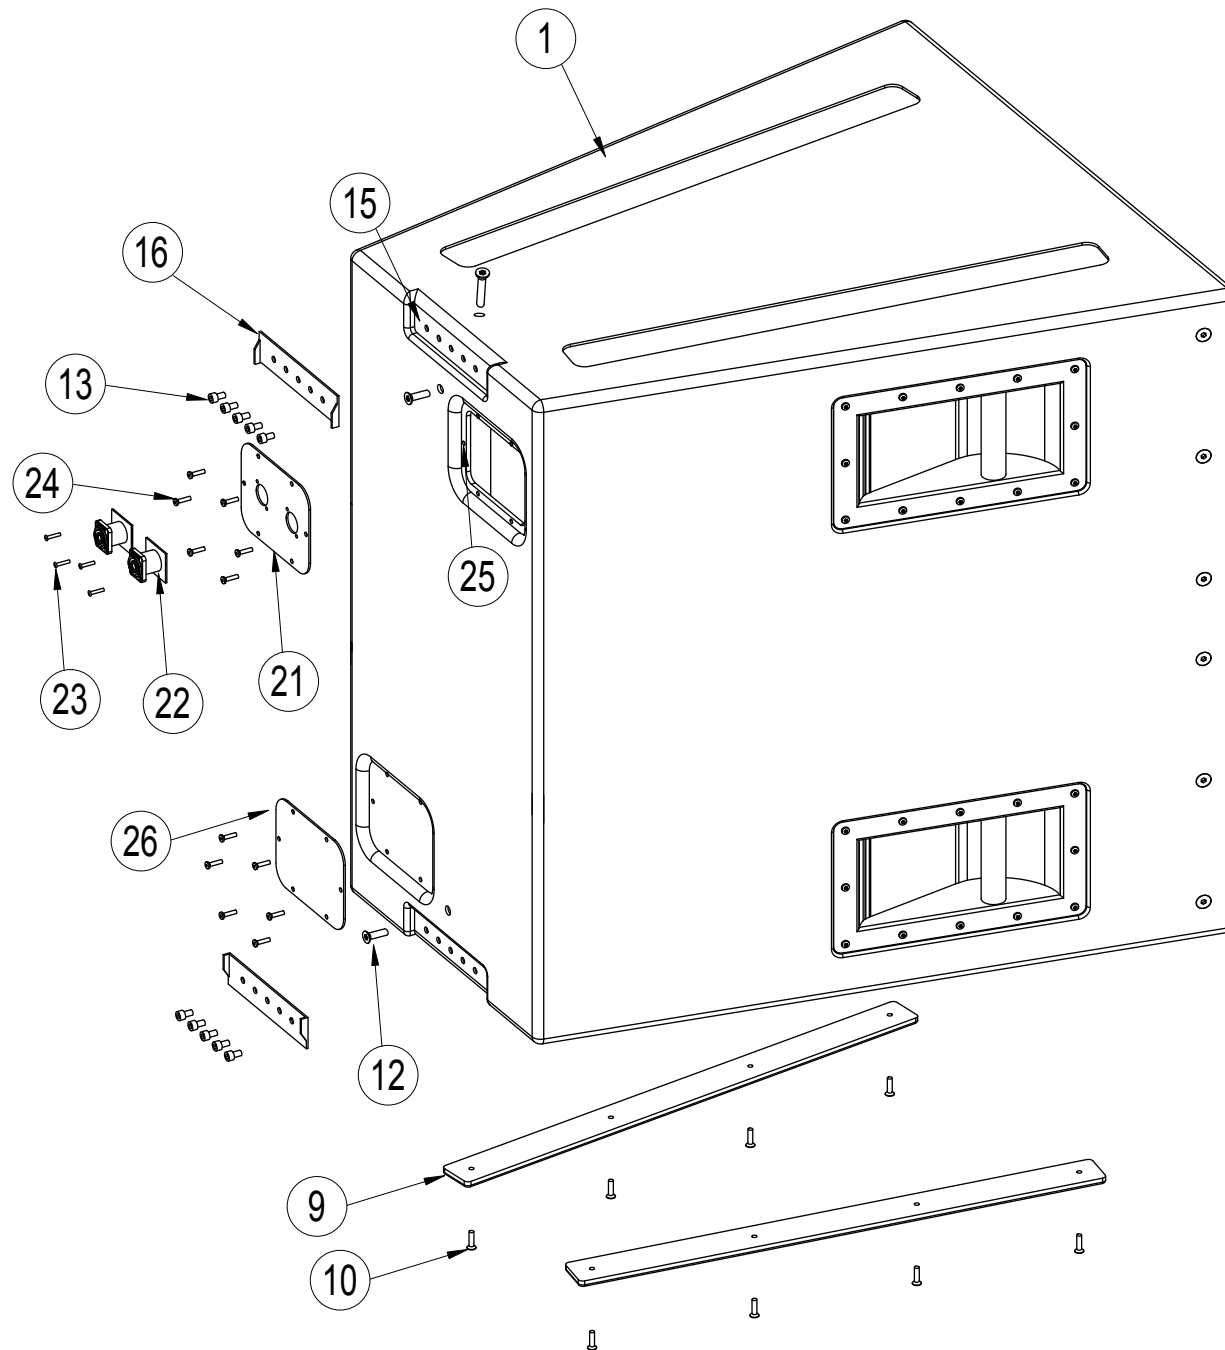

NEXO

I N N O V A T E

α B1-18
SPARE PARTS

NEXO-SA
AFTER SALE DEPARTMENT
PARC DU PRE DE LA DAME JEANNE
60128 PLAILLY

FRANCE
Email : gilbert.laporte@nex

NEXO

INNOVATE

ALPHA B1-18 FRONT VIEW

MARK	QUANTITY	ASSEMBLY	SUB ASSEMBLY	PART REFERENCE	DESIGNATION
AL.B118					
1	1	05EBB1-18MOQ		05EBB1-18MOQ	B1-18 EMPTY BOX CARPETED
1	1	05EBB1-18PEINT		05EBB1-18PEINT	B1-18 EMPTY BOX PAINTED
2	1			05AL.B18-CFB	B118 COMPLETE COMPOSITE CURVE
3	26			05VXTCX650N	BLACK TORX CYLINDRIC SCREW 6X50
4	18			05VRA618N	BLACK WHASHER 6X18
5	26			05VGRAF6	GRAF NUT 6mm
6	1			05AMRALRB1	B1/B118 SQUARE PLATE
7	4			05AMBARGM	METAL BAR HANDLE
8	48			05VXTCC4.514N	BLACK TORX VBA TCC SCREW 4.5X14
9	2			05PATIN	ALPHA M4/B1/S2 NYLON SKID
9	2			05PATINPEINT	ALPHA PAINTED SKID
10	8			05VXTCFX520N	BLACK TORX FLAT HEAD SCREW 5X20
11	2			05KELP798	B1-18 FRONT KELP PLATE
12	16			05VXTCFX825N	BLACK TORX FLAT HEAD SCREW 8x25
13	30			05VXTCX610N	BLACK TORX CYLINDRIC SCREW 6X10
14	8			05APBOUCHD8	ALPHA KELPING BLACK STOPPER
15	2			05KELP90-2A	ALPHA REAR STEEL PLATE
16	2			05CACH90-1A	ALPHA KELPING 90° BACK PLATE
17	1		05AL.B18-CFA	05AL.B18-CFA	B118/EF COMPLETE BASS GRILL
18	1			05MFAALPHA18	BLACK FOAM BULPREN B1-18
19	14			05VXTCFX512N	BLACK TORX FLAT HEAD SCREW 8x12
20	1.5			05JNEOP5X10	NEOPREN GASKET 5X10
21	1		05AL.B1-CFD	05AL.B1-CFD	CONNECTION PLATE FOR B1 WITH ARTWORK
22	2			05CNXNL4MDV	SPEAKON NL4MDV
23	4			05VRI3.216N	BLACK ALUMINIUM RIVET
24	12			05VXCHB416N	BLACK TORX BUTTON HEAD SCREW 4X16
25	12			05VGRAF 4	GRAF NUT 4mm
26	1			05CNX0804	OWNER PLATE
27	1		05N1826B-6	05N1826B-6	BASS SPEAKER 18" PREPARED
28	1			05HPPLAQAR46	REAR PLATE FOR SPEAKER 18"
29	1			05N1826R/K	RECONE KIT FOR 18" SPEAKER