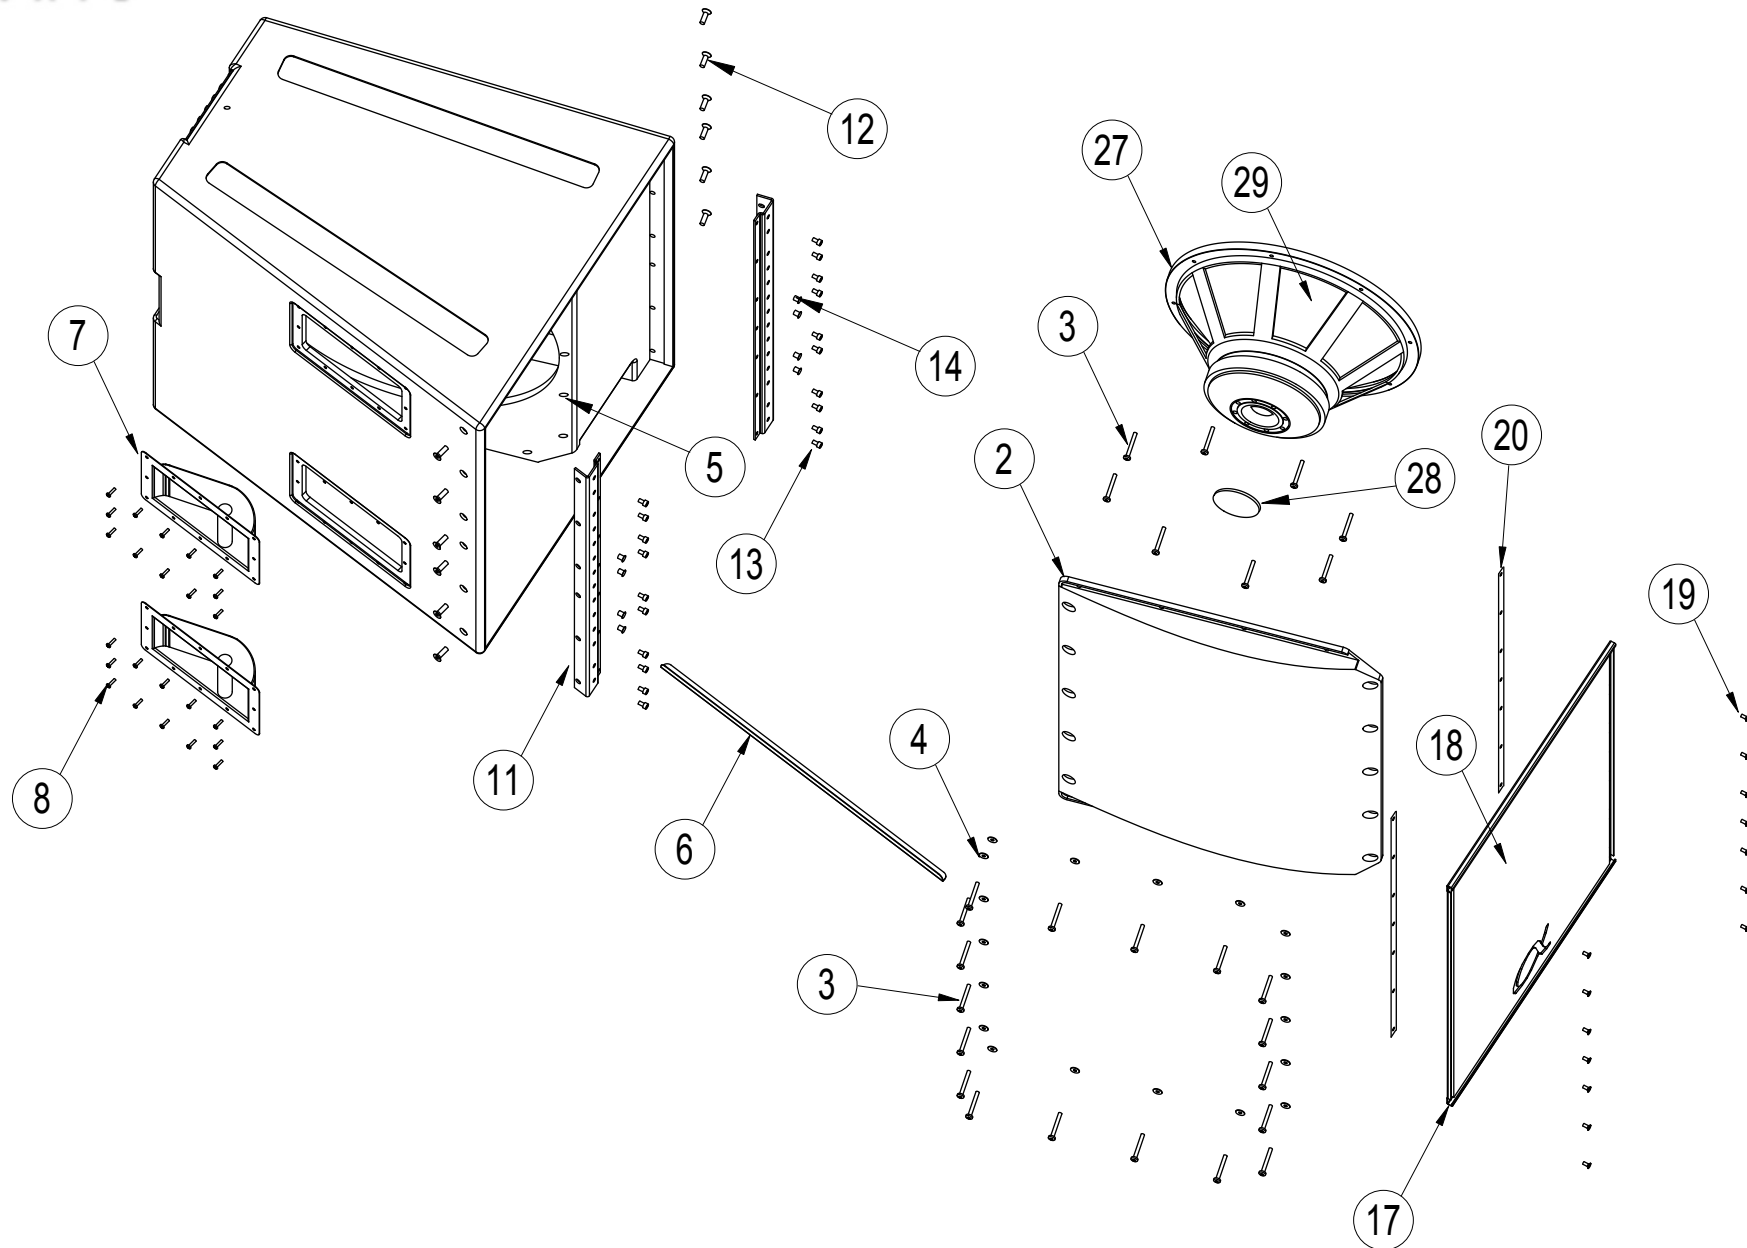

NEXO

I N N O V A T E

α B1-18
SPARE PARTS

NEXO-SA
AFTER SALE DEPARTMENT
PARC DU PRE DE LA DAME JEANNE
60128 PLAILLY

FRANCE
Email : gilbert.laporte@nex

NEXO

INNOVATE

ALPHA B1-18 FRONT VIEW

MARK	QUANTITY	ASSEMBLY	SUB ASSEMBLY	PART REFERENCE	DESIGNATION
AL.B118					
1	1	05EBB1-18MOQ		05EBB1-18MOQ	B1-18 EMPTY BOX CARPETED
1	1	05EBB1-18PEINT		05EBB1-18PEINT	B1-18 EMPTY BOX PAINTED
2	1			05AL.B18-CFB	B118 COMPLETE COMPOSITE CURVE
3	26			05VXTCX650N	BLACK TORX CYLINDRIC SCREW 6X50
4	18			05VRA618N	BLACK WHASHER 6X18
5	26			05VGRAF6	GRAF NUT 6mm
6	1			05AMRALRB1	B1/B118 SQUARE PLATE
7	4			05AMBARGM	METAL BAR HANDLE
8	48			05VXTCC4.514N	BLACK TORX VBA TCC SCREW 4.5X14
9	2			05PATIN	ALPHA M4/B1/S2 NYLON SKID
9	2			05PATINPEINT	ALPHA PAINTED SKID
10	8			05VXTCFX520N	BLACK TORX FLAT HEAD SCREW 5X20
11	2			05KELP798	B1-18 FRONT KELP PLATE
12	16			05VXTCFX825N	BLACK TORX FLAT HEAD SCREW 8x25
13	30			05VXTCX610N	BLACK TORX CYLINDRIC SCREW 6X10
14	8			05APBOUCHD8	ALPHA KELPING BLACK STOPPER
15	2			05KELP90-2A	ALPHA REAR STEEL PLATE
16	2			05CACH90-1A	ALPHA KELPING 90° BACK PLATE
17	1		05AL.B18-CFA	05AL.B18-CFA	B118/EF COMPLETE BASS GRILL
18	1			05MFAALPHA18	BLACK FOAM BULPREN B1-18
19	14			05VXTCFX512N	BLACK TORX FLAT HEAD SCREW 8x12
20	1.5			05JNEOP5X10	NEOPREN GASKET 5X10
21	1		05AL.B1-CFD	05AL.B1-CFD	CONNECTION PLATE FOR B1 WITH ARTWORK
22	2			05CNXNL4MDV	SPEAKON NL4MDV
23	4			05VRI3.216N	BLACK ALUMINIUM RIVET
24	12			05VXCHB416N	BLACK TORX BUTTON HEAD SCREW 4X16
25	12			05VGRAF 4	GRAF NUT 4mm
26	1			05CNX0804	OWNER PLATE
27	1		05N1826B-6	05N1826B-6	BASS SPEAKER 18" PREPARED
28	1			05HPPLAQAR46	REAR PLATE FOR SPEAKER 18"
29	1			05N1826R/K	RECONE KIT FOR 18" SPEAKER