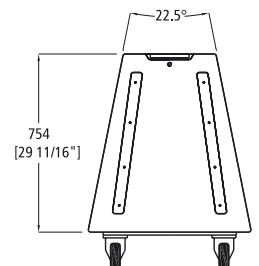

800
[31.49"]