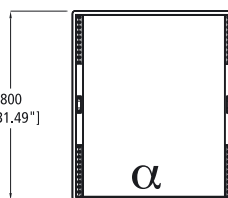

800
[31.49"]