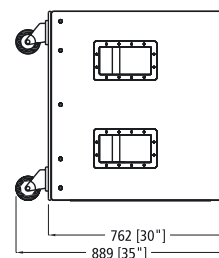

800
[31.49"]