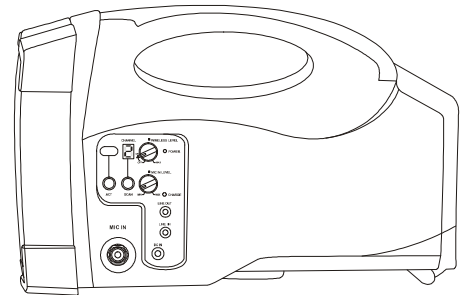

MA-101G 2.4 GHz Personal Wireless PA System

Key Features

- Lightweight, contoured and ultra-portable design.
- Built-in 1 2.4GHz true diversity receiver module with 10 auto-scannable frequencies.
- Powerful and crystal-clear sound projection thanks to high efficiency amplifier driving a full-range speaker.
- Replaced sealed lead-acid battery to rechargeable lithium battery for improved reliability, longer life and reduced weight.
- AC and lithium rechargeable battery operation.
- Up to 10 hours of standby time per 4-hour charge.
- 3.5 mm line input accepts external MP3, iPod and CD player.
- Simple to use and can be easily carried via the built-in handle, shoulder strap, or mounted on a microphone stand.

Transmitters & Microphones

ACT-24HC	Rechargeable Handheld Transmitter
ACT-24TC	Rechargeable Bodypack Transmitter
MM-107	Supercardioid Dynamic Microphone

Accessories

MB-25	Lithium Rechargeable Battery. (14.8V, 2.6AH)
SC-10	Storage and Carry Bag
MS-30	Tripod Microphone Stand

Technical Specifications

Portable PA	
Max. Power Output	45 Watts
Amplifier	Class D
Sensitivity	Typical: 95 dB Maximum: 107 dB
T.H.D.	< 1%
Frequency Response	20 Hz – 20 kHz
Loudspeaker	5" full-range, high efficiency
Audio Inputs	Wired: 6.3 mm (1/4") Line-In: 3.5 mm (1/8")
Audio Output	3.5mm (1/8")
Installation	Microphone stand, table mounted, shoulder belt.
Power Supply	AC: External 100 – 240 V AC switching power supply (Max. Power Consumption: 60 W) DC & Battery: 14.8 V / 2.6 AH rechargeable lithium battery (MB-25)
Charge Time	4 hours (automatic charging management)
Standby Time	> 10 hours
Battery Indicator	Single LED indicator
Color	Black
Dimensions (W×H×D)	160 × 178 × 285 mm / 6.3 × 7 × 11.2 "
Weight (battery included)	Approx. 2.2 kg / 4.8 lbs
Wireless System	
Receiver Channel	2.4 GHz, Single
Frequency Range	2,400 – 2,483.5 MHz
Bandwidth	83.5 MHz
Preset Channel	10
Channel Set-up	Scan & ACT sync
Antenna	Built-in