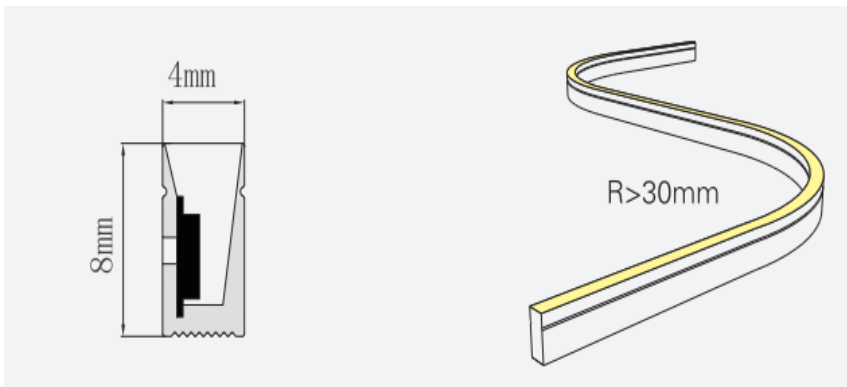

Side Bend LED Tape

Item ref: 156.742UK 156.743UK 156.744UK

User Manual

Please note that this product is intended to be professionally installed.

Introduction

Side Bend LED Tape is a unique tape that is 4mm wide and 8mm tall - designed to bend more easily than traditional LED tape and features a frosted extrusion surface to give a seamless smooth look without the need for a profile. Available in Warm White, Natural White and Cool White, this IP66 rated tape has multiple applications in home and commercial applications.

The tape is supplied in one 30m reel and is intended to be cut to your desired length. Please note that lengths of more than 5 metres are not recommended on one power supply.

Specification

Voltage	24Vdc
Power Consumption	10 W/m
Current	417 mA/m
Cut Intervals	33.3mm
IP Rating	IP66*
Width	4mm
Height	8mm

*Please note that to maintain the IP66 rating, it is recommended to use the appropriate accessories to seal the ends of the tape – available separately:

156.165UK	Silicone end piece with cable hole
156.166UK	Silicone end piece
156.167UK	Metal end cap
153.627UK	Silicone Glue

At the other end of the tape, attach suitable dc cables for your chosen installation and then use a silicone end piece with cable hole (156.165UK) and then a metal end cap. Seal with waterproof adhesive once more.