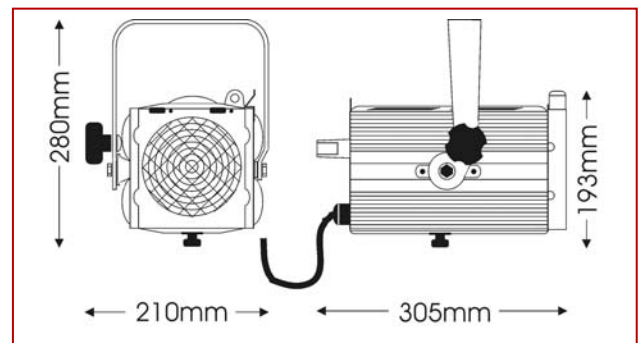

Operational specifications

Focus adjustment	slide focus with control underneath
Working position	max. tilting ±90° from horizontal
Beam Shaping	using barndoor accessory
Positional adjustment	single rim-clamp tilt lock

Lamp types

300W 230V	M38 2950K 2000 hrs
500W 230V	T18 3000K 360 hrs / T25 3000K 360 hrs / M40 2950K 2,000 hrs
650W 230V	T26 3050K 600 hrs / T27 3050K 600 hrs
300W 120V	CP81 FKW 3200K 50 hrs
650W 120V	CP89 FKR 3200K 200 hrs

LDR recommends Phillips lamps

Accessories

Spare metal colour frame	■20100103 □20100103B ■20100103C
Spare safety guard	■20100203 □20100203B ■20100203C
4-leaf barndoor	■20100303 □20100303B ■20100303C □■20100303D ■■20100303E
Hook clamp	20100900
Safety bond	20101300
Colour scroller Xpress 13	20106013 with mounting plate 20600003

Photometric data

Spot focus	T27									
Beam dia.	0.2	0.4	0.5	0.6	0.7	0.9	1.0	1.1	1.2	m
lux	16600	7378	4150	2656	1844	1355	1038	820	664	
Distance	2	3	4	5	6	7	8	9	10	m

Flood focus										
Beam dia.	2.3	3.5	4.6	5.8	6.9	8.1	9.2	10.4	11.5	m
lux	3096	1376	774	495	344	253	194	153	124	
Distance	2	3	4	5	6	7	8	9	10	m

LUCI DELLA RIBALTA PROFESSIONAL LIGHTING PRODUCTS

tempo® f650 plus

650W fresnel

part number : ■10601000 □10601001 ■10601002

Quality yet budget-priced 500W or 650W Fresnel spotlight. It features a slide-focus variable-spread, soft-edged beam which makes it ideal for small, intimate stage areas.

Also included as standard are a DIN standard colour frame, safety guard and 1.5m mains cable.

Available to special order in any colour from the RAL range

Luci della Ribalta srl
Via Berna 14
46042 Castel Goffredo (MN), Italy
tel: +39 0376 771777
fax: +39 0376 772140
www.ldr.it info@ldr.it

Issue: ap ©2014. LDR reserves the right to alter the specification without prior notice.