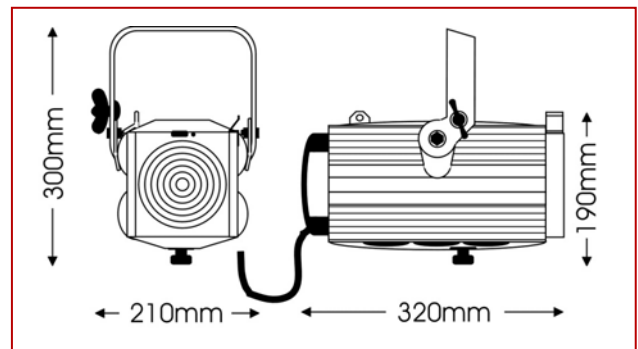

Operational specifications

Focus adjustment	slide focus with control underneath
Lamp alignment	factory set
Beam Shaping	4-leaf barndoor
Positional adjustment	single rim-clamp tilt lock
Working position	max. tilting $\pm 70^\circ$ from horizontal

Lamp types

3000K	Philips 150W CDM-T 150/830 9.000 hrs
4200K	Philips 150W CDM-T 150/942 9.000 hrs
4200K	Philips 150W CDM-T SA 150/942 6.000 hrs

LDR recommends Philips lamps

Accessories

Spare metal colour frame	■ 20100102 □ 20100102B ■ 20100102C
4-leaf barndoor	■ 20100302 □ 20100302B ■ 20100302C □ ■ 20100302D ■ 20100302E
Hook clamp	20100900
Safety bond	20101300
Electrical adapter	see separate literature
Mechanical track adapter	see separate literature

Photometric data

Spot focus	CDM-T 150/942									
Beam dia.	0.2	0.4	0.5	0.6	0.7	0.9	1	1.1	1.2	m
lux	13360	5938	3340	2138	1484	1091	835	660	534	
Distance	2	3	4	5	6	7	8	9	10	m

Flood focus

Beam dia.	2	3.1	4.1	5.1	6.1	7.1	8.2	9.2	10.2	m
lux	1800	800	450	288	200	147	113	89	72	
Distance	2	3	4	5	6	7	8	9	10	m

LUCI DELLA RIBALTA PROFESSIONAL LIGHTING PRODUCTS

soffio® f150

150W

discharge fresnel

part number : ■ 10151080 □ 10151081 ■ 10151082

Ideal for display lighting and theatrical-style illumination of architectural spaces, the Soffio Fresnel produces a bright soft-edged beam, variable from 7° to 63°, shaped using an optional 4-leaf barndoor accessory.

With a choice of 150W discharge lamps to give a warm or cool colour temperature, the high power, low consumption and low maintenance design is perfectly suited to architectural applications.

Available to special order in any colour from the RAL range, Soffio f150 is supplied with a built-in ballast, colour frame and 1.5m mains cable.

Luci della Ribalta srl
Via Berna 14
46042 Castel Goffredo (MN), Italy
tel: +39 0376 771777
fax: +39 0376 772140
www.ldr.it info@ldr.it

Issue: ap ©2014. LDR reserves the right to alter the specification without prior notice.