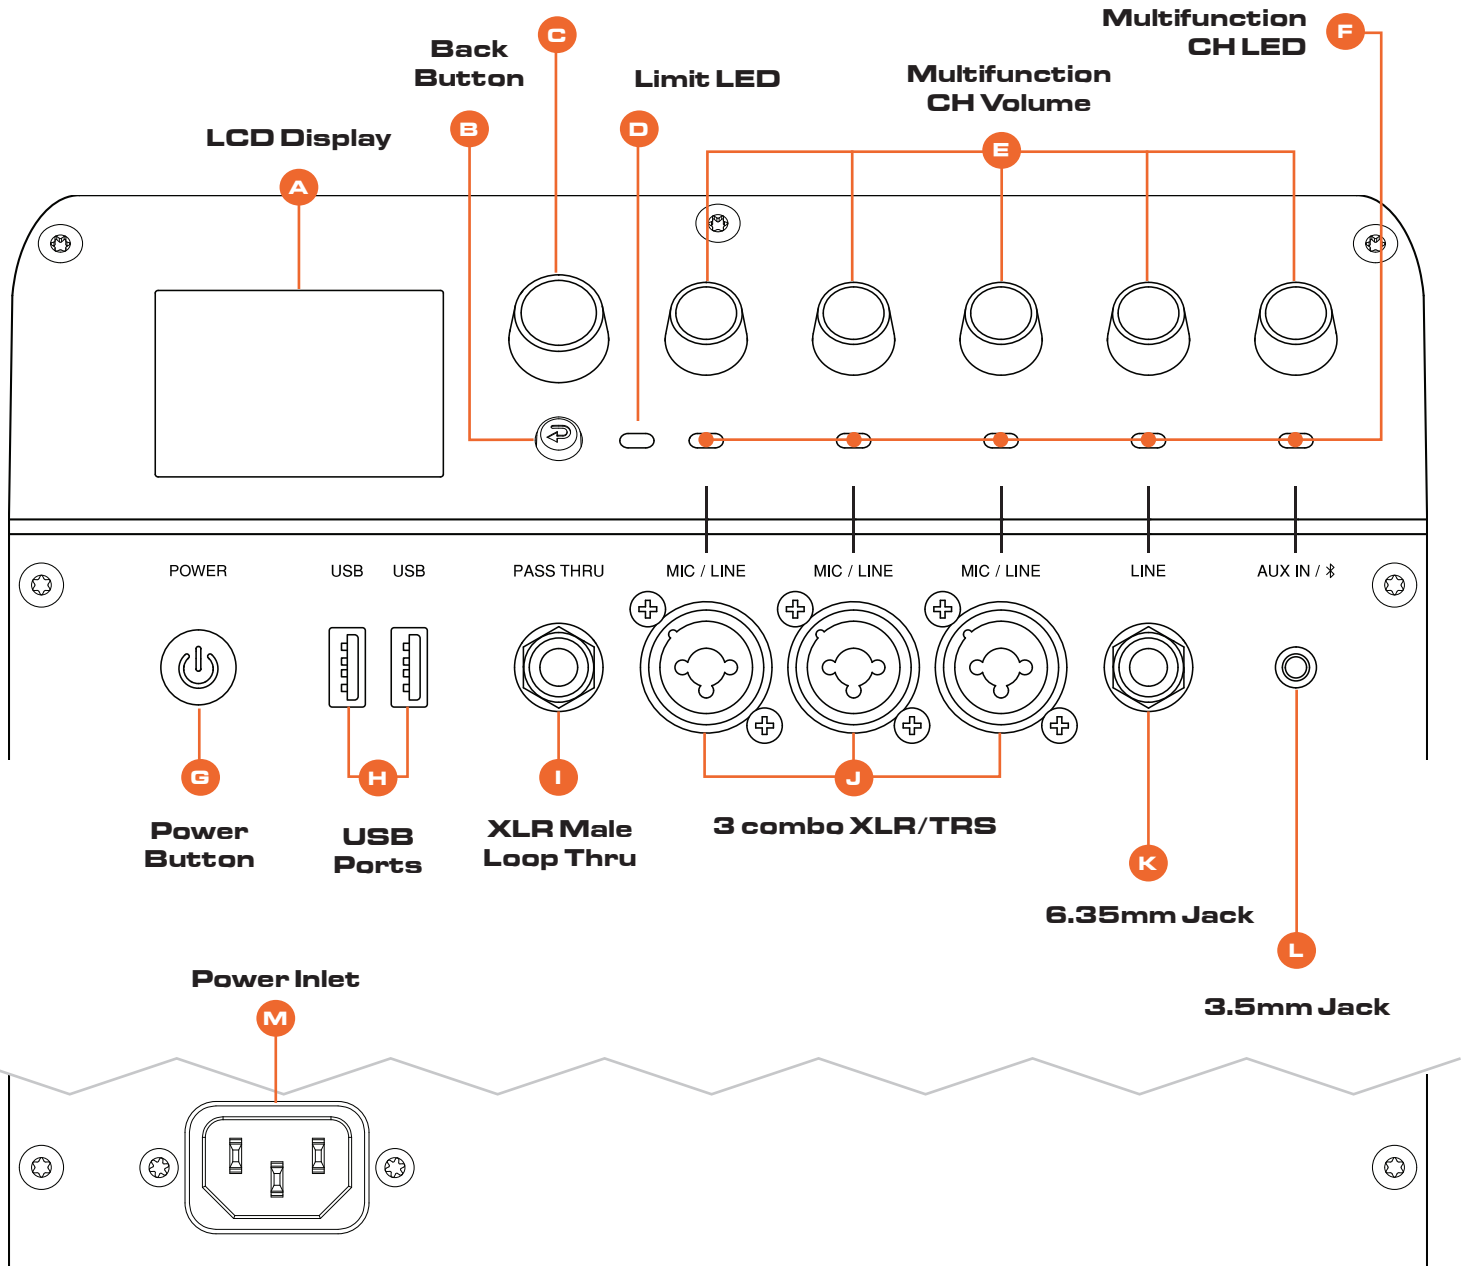

Main/Menu Encoder

Back Button

Limit LED

Multifunction CH Volume

Multifunction CH LED

LCD Display

Pour la version française de ce document, veuillez visiter le site www.jblpro.com/eononeMK2

Die deutsche Version dieses Dokuments finden Sie unter www.jblpro.com/eononeMK2

Para la versión en español de este documento, por favor visite www.jblpro.com/eononeMK2

Para a versão em português deste documento, visite www.jblpro.com/eononeMK2

Per la versione italiana di questo documento, visitare www.jblpro.com/eononeMK2

이 문서의 한국어 버전은 www.jblpro.com/eononeMK2 를 방문하십시오

有關本文檔的中文版, 請訪問 www.jblpro.com/eononeMK2

**For complete documentation, visit
<http://www.jblpro.com/eononeMK2>**

JBL Professional 8500 Balboa Blvd. Northridge, CA 91329 USA © 2021 Harman International Industries, Incorporated

EON ONE MK2 Quickstart Guide – 08/2021