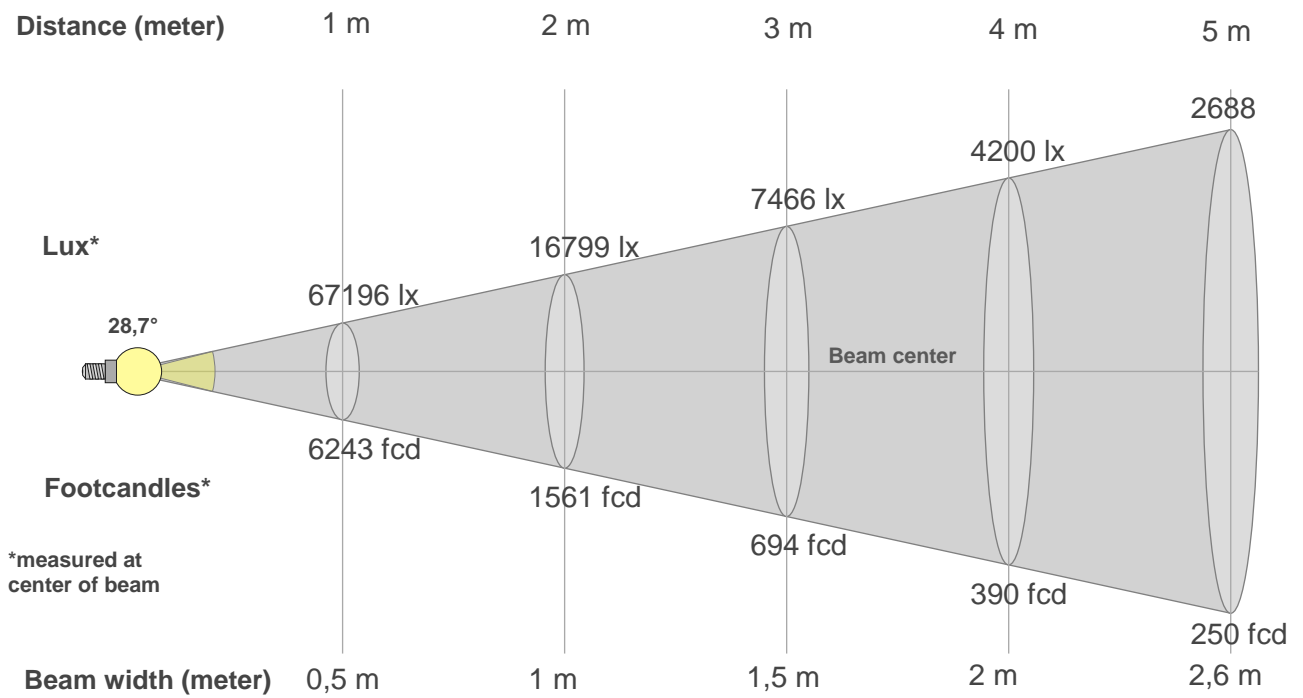

Light efficiency:

Infinity Lumen/Watt

Light quality:

CRI: 73,3

Color temperature:

8685 K

Output: 11536 lm

Peak: 67276 cd

CIE 1931
 x: 0,291
 y: 0,294

Power

Spectra

Beam details

Beam angle 50%	Field angle 10%	Cutoff angle 2,5%	Intensity ratio in 120° cone	Intensity ratio in 90° cone
28,7°	30,7°	31,1°	98,4%	98,2%