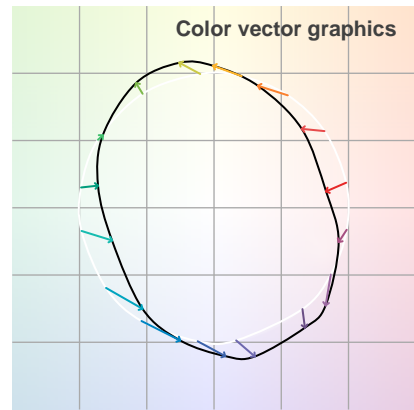

Light efficiency:

Infinity Lumen/Watt

Light quality:

CRI: 73,3

Color temperature:

8685 K

Output: 11536 lm

Peak: 67276 cd

Power: - W

PF: n/a

Product name:

Furion S201 Big Zoom

Item number:

Color details

CRI: 73,3 (R1-R8)

8685 K

CIE 1931
 x: 0,291
 y: 0,294

Power

Spectra

Beam details

Beam angle 50%	Field angle 10%	Cutoff angle 2,5%	Intensity ratio in 120° cone	Intensity ratio in 90° cone
28,7°	30,7°	31,1°	98,4%	98,2%