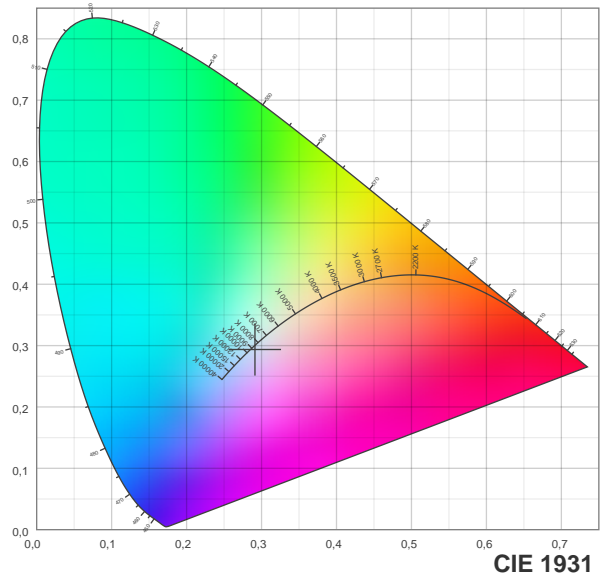

Light efficiency:

Infinity Lumen/Watt

Light quality:

CRI: 73,3

Color temperature:

8685 K

Output: 11536 lm

Peak: 67276 cd

Power: - W

PF: n/a

Product name:

Furion S201 Big Zoom

Item number:

Color details

CRI: 73,3 (R1-R8)

8685 K

CIE 1931
 x: 0,291
 y: 0,294

Power

Spectra

Beam details

Beam angle 50%	Field angle 10%	Cutoff angle 2,5%	Intensity ratio in 120° cone	Intensity ratio in 90° cone
28,7°	30,7°	31,1°	98,4%	98,2%