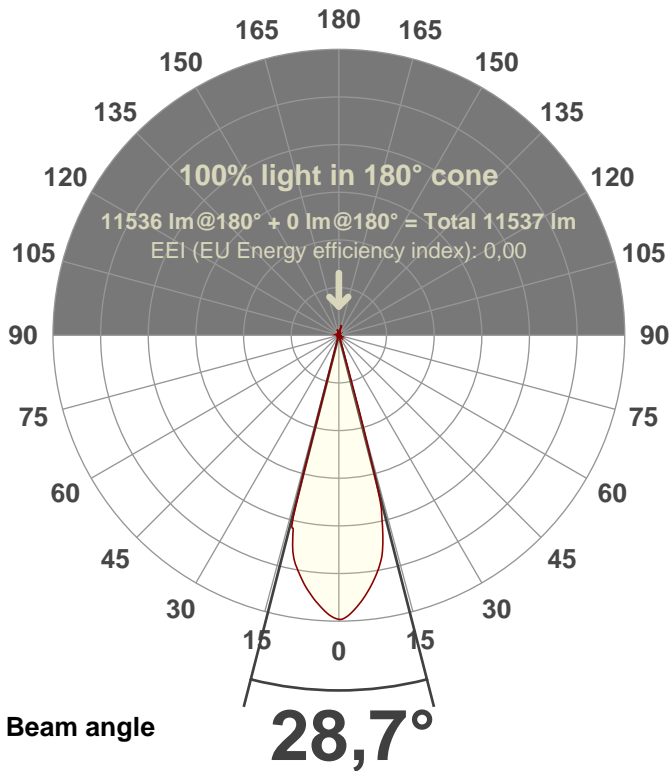

Light efficiency:

Infinity Lumen/Watt

Light quality:

CRI: 73,3

Color temperature:

8685 K

Output: 11536 lm

Peak: 67276 cd

Power: - W

PF: n/a

Product name:

Furion S201 Big Zoom

Item number:

Color details

CRI: 73,3 (R1-R8)

8685 K

CIE 1931
 x: 0,291
 y: 0,294

Power

Spectra

Beam details

Beam angle 50%	Field angle 10%	Cutoff angle 2,5%	Intensity ratio in 120° cone	Intensity ratio in 90° cone
28,7°	30,7°	31,1°	98,4%	98,2%