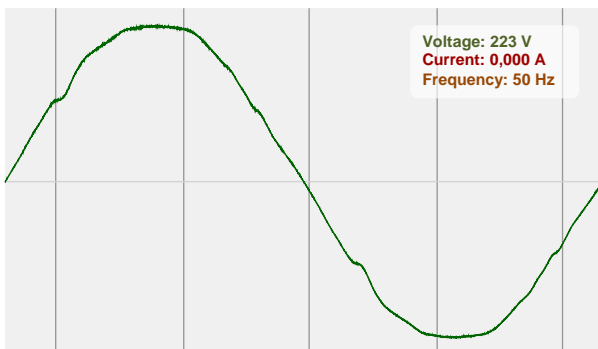

Light efficiency:

Infinity Lumen/Watt

Light quality:

CRI: 73,3

Color temperature:

8685 K

Output: 11536 lm

Peak: 67276 cd

Power: - W

PF: n/a

Product name:

Furion S201 Big Zoom

Item number:

Color details

CRI: 73,3 (R1-R8)

8685 K

CIE 1931
 x: 0,291
 y: 0,294

Power

Spectra

Beam details

Beam angle 50%	Field angle 10%	Cutoff angle 2,5%	Intensity ratio in 120° cone	Intensity ratio in 90° cone
28,7°	30,7°	31,1°	98,4%	98,2%