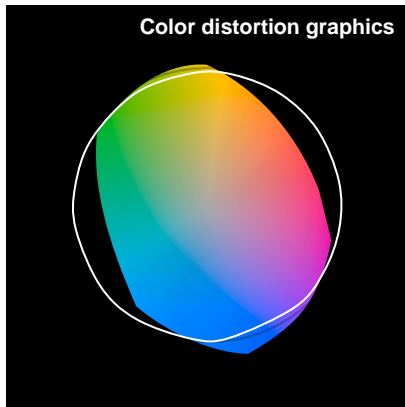

Light efficiency:

Infinity Lumen/Watt

Light quality:

CRI: 73,3

Color temperature:

8685 K

Output: 11536 lm

Peak: 67276 cd

Power: - W

PF: n/a

Product name:

Furion S201 Big Zoom

Item number:

Color details

CRI: 73,3 (R1-R8)

8685 K

CIE 1931
 x: 0,291
 y: 0,294

Power

Spectra

Beam details

Beam angle 50%	Field angle 10%	Cutoff angle 2,5%	Intensity ratio in 120° cone	Intensity ratio in 90° cone
28,7°	30,7°	31,1°	98,4%	98,2%