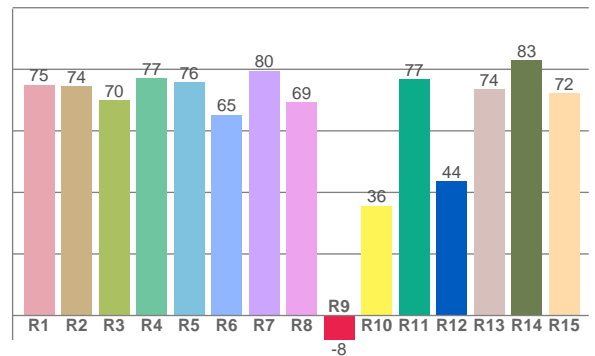

Light efficiency:

Infinity Lumen/Watt

Light quality:

CRI: 73,3

Color temperature:

8685 K

Output: 11536 lm

Peak: 67276 cd

Power: - W

PF: n/a

Product name:

Furion S201 Big Zoom

Item number:

Color details

CRI: 73,3 (R1-R8)

8685 K

CIE 1931
 x: 0,291
 y: 0,294

Power

Spectra

Beam details

Beam angle 50%	Field angle 10%	Cutoff angle 2,5%	Intensity ratio in 120° cone	Intensity ratio in 90° cone
28,7°	30,7°	31,1°	98,4%	98,2%