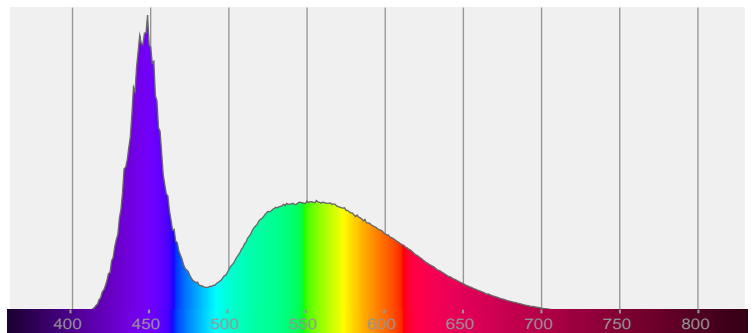

Light efficiency:

Infinity Lumen/Watt

Light quality:

CRI: 73,3

Color temperature:

8685 K

Output: 11536 lm

Peak: 67276 cd

Power: - W

PF: n/a

Product name:

Furion S201 Big Zoom

Item number:

Color details

CRI: 73,3 (R1-R8)

8685 K

CIE 1931
 x: 0,291
 y: 0,294

Power

Spectra

Beam details

Beam angle 50%	Field angle 10%	Cutoff angle 2,5%	Intensity ratio in 120° cone	Intensity ratio in 90° cone
28,7°	30,7°	31,1°	98,4%	98,2%