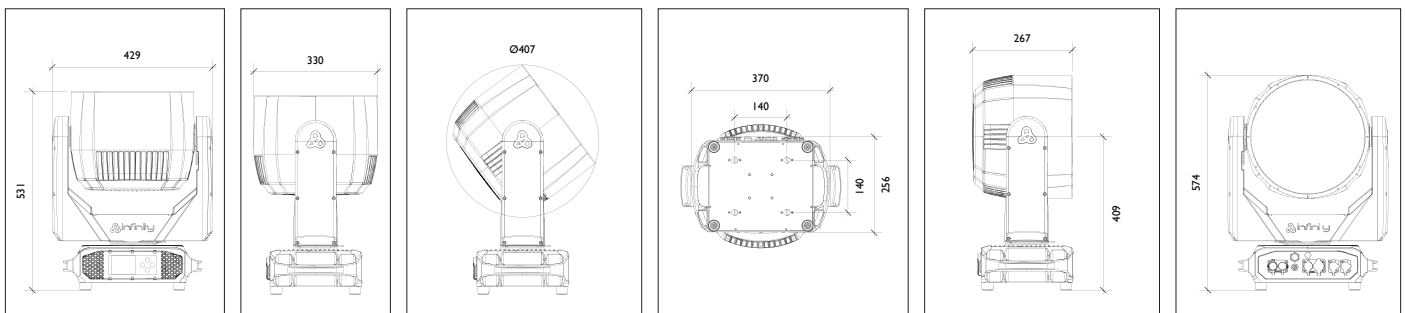

Specifications:

Pan/Tilt Resolution	16-bit
- Electrical Specifications and Connections	
Power Supply	100-240 V AC 50/60 Hz
Power Consumption	1.050 W
Fus	20 A
Power Connector In	Power Pro True
Power Connector Out	Power Pro True
DMX Connector	XLR 5P In/Out
DMX Connector In	XLR 5P
DMX Connector Out	XLR 5P
Data Connector	etherCON In/Out
Data Connector In	RJ45
Data Connector Out	RJ45
- Mechanical Specifications	
Length (mm)	330 mm
Width (mm)	430 mm
Height (mm)	530 mm
Weight	23 kg
IP Rating	IP65
Housing	Magnesium die-cast
Colour	Black
- Product Properties	
Cooling	Forced Convection
- Thermal Specifications	
Maximum Ambient Temperature	45 °C
Minimum Operating Temperature	-10 °C
- Included Items	
Included Cables	Power Pro True Cable
Included Rigging	Quick-Lock Bracket

Technical drawings:

Product Accessories:

41499 Quicklock Bracket

41549 Infinity IP Tester

D7278 Case for 2x Furion W602 WashBeam