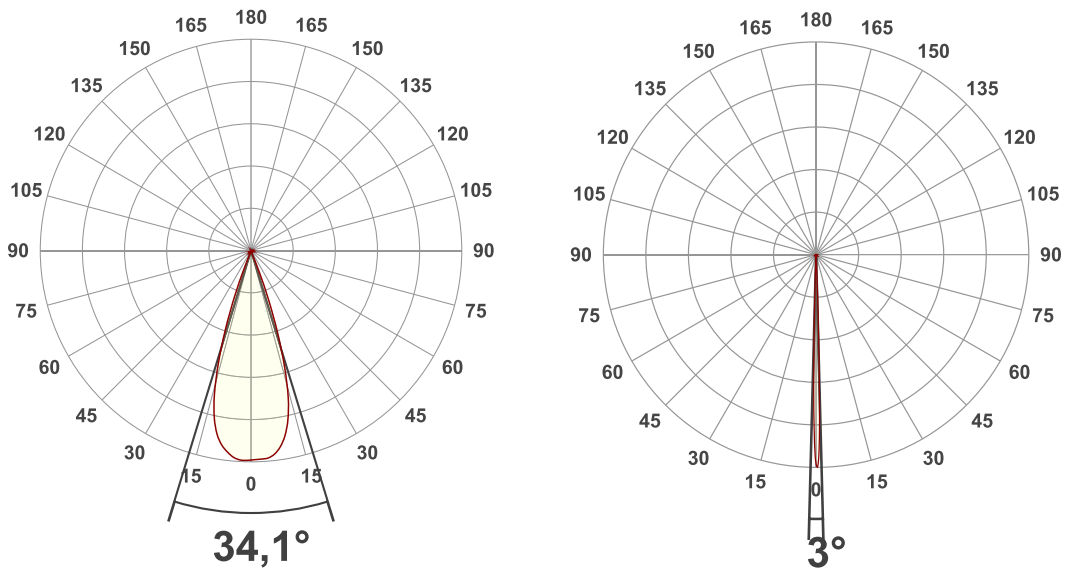

Dimmer	0-100 %
Strobe	0-20 Hz
Gobo System	Digital
Gobo Wheel 1	204 + Open
- **Movement**

Pan	540°
Tilt	260°

Specifications:

Pan/Tilt Resolution	16-bit
- Electrical Specifications and Connections	
Power Supply	100-240 V AC 50/60 Hz
Power Consumption	1.050 W
Fus	20 A
Power Connector In	Power Pro True
Power Connector Out	Power Pro True
DMX Connector	XLR 5P In/Out
DMX Connector In	XLR 5P
DMX Connector Out	XLR 5P
Data Connector	etherCON In/Out
Data Connector In	RJ45
Data Connector Out	RJ45
- Mechanical Specifications	
Length (mm)	330 mm
Width (mm)	430 mm
Height (mm)	530 mm
Weight	23 kg
IP Rating	IP65
Housing	Magnesium die-cast
Colour	Black
- Product Properties	
Cooling	Forced Convection
- Thermal Specifications	
Maximum Ambient Temperature	45 °C
Minimum Operating Temperature	-10 °C
- Included Items	
Included Cables	Power Pro True Cable
Included Rigging	Quick-Lock Bracket

Technical drawings:

Product Accessories:

41499 Quicklock Bracket

41549 Infinity IP Tester

D7278 Case for 2x Furion W602 WashBeam

Measurements:

Luminous Intensity diagram - RGBW - zoom max & White - zoom min

Beam Details - RGBW - zoom max

Measurements:

Beam Details - RGBW - zoom max

Beam Illuminances from 1-20m

1m	2m	3m	4m	5m	6m	7m	8m	9m	10m	11m	12m	13m	14m	15m	16m	17m	18m	19m	20m
3,3ft	6,6ft	9,8ft	13,1ft	16,4ft	19,7ft	23ft	26,2ft	29,5ft	32,8ft	36,1ft	39,4ft	42,7ft	45,9ft	49,2ft	52,5ft	55,8ft	59,1ft	62,3ft	65,6ft
39042lx	9760lx	4338lx	2440lx	1562lx	1084lx	797lx	610lx	482lx	390lx	323lx	271lx	231lx	199lx	174lx	153lx	135lx	120lx	108lx	98lx
3627,1fcd	906,8fcd	403fcd	226,7fcd	145,1fcd	100,8fcd	74fcd	56,7fcd	44,8fcd	36,3fcd	30fcd	25,2fcd	21,5fcd	18,5fcd	16,1fcd	14,2fcd	12,6fcd	11,2fcd	10fcd	9,1fcd