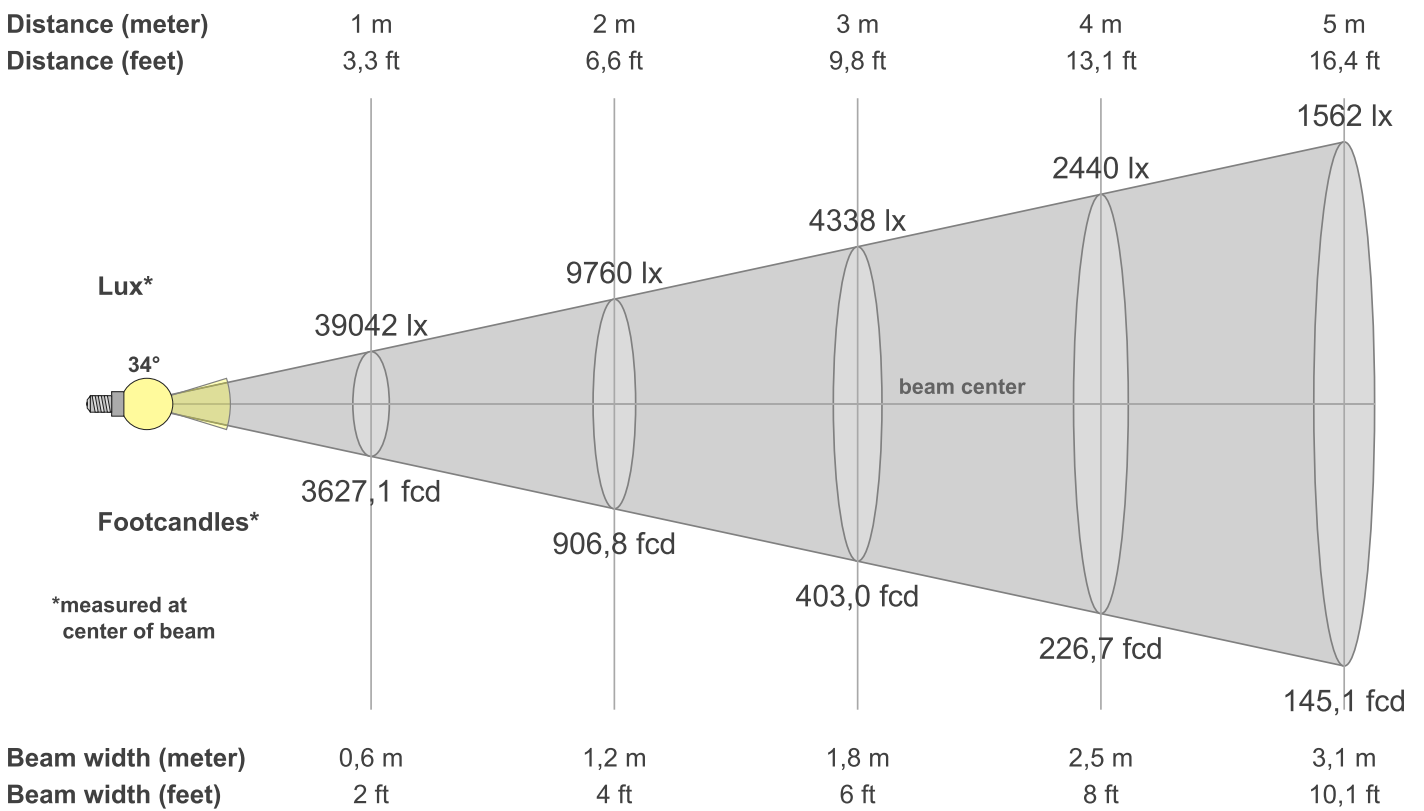

Dimmer	0-100 %
Strobe	0-20 Hz
Gobo System	Digital
Gobo Wheel 1	204 + Open
- **Movement**

Pan	540°
Tilt	260°

Specifications:

Pan/Tilt Resolution	16-bit
- Electrical Specifications and Connections	
Power Supply	100-240 V AC 50/60 Hz
Power Consumption	1.050 W
Fus	20 A
Power Connector In	Power Pro True
Power Connector Out	Power Pro True
DMX Connector	XLR 5P In/Out
DMX Connector In	XLR 5P
DMX Connector Out	XLR 5P
Data Connector	etherCON In/Out
Data Connector In	RJ45
Data Connector Out	RJ45
- Mechanical Specifications	
Length (mm)	330 mm
Width (mm)	430 mm
Height (mm)	530 mm
Weight	23 kg
IP Rating	IP65
Housing	Magnesium die-cast
Colour	Black
- Product Properties	
Cooling	Forced Convection
- Thermal Specifications	
Maximum Ambient Temperature	45 °C
Minimum Operating Temperature	-10 °C
- Included Items	
Included Cables	Power Pro True Cable
Included Rigging	Quick-Lock Bracket

Technical drawings:

Product Accessories:

41499 Quicklock Bracket

41549 Infinity IP Tester

D7278 Case for 2x Furion W602 WashBeam

Measurements:

Luminous Intensity diagram - RGBW - zoom max & White - zoom min

Beam Details - RGBW - zoom max

Measurements:

Beam Details - RGBW - zoom max

Beam Illuminances from 1-20m

1m	2m	3m	4m	5m	6m	7m	8m	9m	10m	11m	12m	13m	14m	15m	16m	17m	18m	19m	20m
3,3ft	6,6ft	9,8ft	13,1ft	16,4ft	19,7ft	23ft	26,2ft	29,5ft	32,8ft	36,1ft	39,4ft	42,7ft	45,9ft	49,2ft	52,5ft	55,8ft	59,1ft	62,3ft	65,6ft
39042lx	9760lx	4338lx	2440lx	1562lx	1084lx	797lx	610lx	482lx	390lx	323lx	271lx	231lx	199lx	174lx	153lx	135lx	120lx	108lx	98lx
3627,1fcd	906,8fcd	403fcd	226,7fcd	145,1fcd	100,8fcd	74fcd	56,7fcd	44,8fcd	36,3fcd	30fcd	25,2fcd	21,5fcd	18,5fcd	16,1fcd	14,2fcd	12,6fcd	11,2fcd	10fcd	9,1fcd