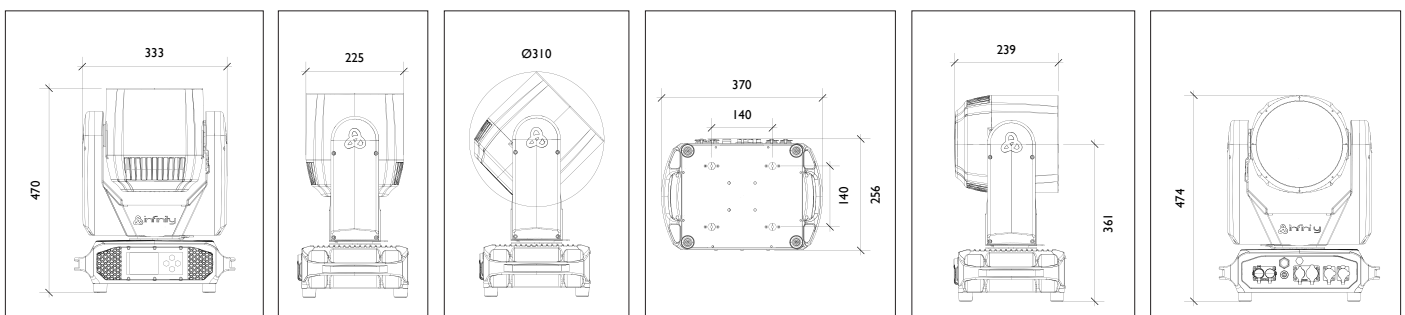

Specifications:

Pan	540°
Tilt	260°
Pan/Tilt Resolution	16-bit
- Electrical Specifications and Connections	
Power Supply	100-240 V AC 50/60 Hz
Power Consumption	375 W
Fuse	8 A
Power Connector In	Power Pro True
Power Connector Out	Power Pro True
DMX Connector	XLR 5P In/Out
DMX Connector In	XLR 5P
DMX Connector Out	XLR 5P
Data Connector	etherCON In/Out
Data Connector In	RJ45
Data Connector Out	RJ45
- Mechanical Specifications	
Length (mm)	254 mm
Width (mm)	370 mm
Height (mm)	468 mm
Weight	15,1 kg
IP Rating	IP65
Housing	Magnesium die-cast
Colour	Black
- Thermal Specifications	
Maximum Ambient Temperature	45 °C
Minimum Operating Temperature	-10 °C
- Included Items	
Included Cables	Power Pro True Cable
Included Rigging	Quick-Lock Bracket

Technical drawings:

Product Accessories:

- **41499** Quicklock Bracket
- **41549** Infinity IP Tester
- **D7277** Case for 4x Furion W402 WashBeam