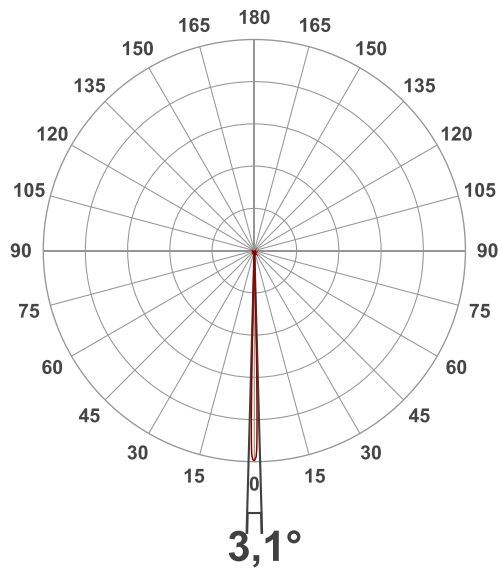

Specifications:

- **Source**

Light Source Type	LED
Light Source Quantity	7
Light Source Power	45 W
LED Colour Type	RGBW
Refresh Rate	600 Hz
Refresh Rate (Max.)	15 kHz
Luminous Flux (Total)	3951 lm
Luminous Flux (Red)	1112 lm
Luminous Flux (Green)	1481 lm
Luminous Flux (Blue)	729 lm
Luminous Flux (White)	2272 lm
CRI	79,1
CCT	7500 K
- **Optical**

Dimmer	0-100 %
Strobe	0-20 Hz
- **Movement**

Specifications:

Pan	540°
Tilt	260°
Pan/Tilt Resolution	16-bit
- Electrical Specifications and Connections	
Power Supply	100-240 V AC 50/60 Hz
Power Consumption	375 W
Fuse	8 A
Power Connector In	Power Pro True
Power Connector Out	Power Pro True
DMX Connector	XLR 5P In/Out
DMX Connector In	XLR 5P
DMX Connector Out	XLR 5P
Data Connector	etherCON In/Out
Data Connector In	RJ45
Data Connector Out	RJ45
- Mechanical Specifications	
Length (mm)	254 mm
Width (mm)	370 mm
Height (mm)	468 mm
Weight	15,1 kg
IP Rating	IP65
Housing	Magnesium die-cast
Colour	Black
- Thermal Specifications	
Maximum Ambient Temperature	45 °C
Minimum Operating Temperature	-10 °C
- Included Items	
Included Cables	Power Pro True Cable
Included Rigging	Quick-Lock Bracket

Technical drawings:

Product Accessories:

- 41499** Quicklock Bracket
- 41549** Infinity IP Tester
- D7277** Case for 4x Furion W402 WashBeam

Measurements:

Luminous Intensity diagram - RGBW - zoom max & - RGBW - zoom min

Beam Details - RGBW - zoom max

Measurements:

Beam Details - RGBW - zoom max

Beam Illuminances from 1-20m

1m	2m	3m	4m	5m	6m	7m	8m	9m	10m	11m	12m	13m	14m	15m	16m	17m	18m	19m	20m
3,3ft	6,6ft	9,8ft	13,1ft	16,4ft	19,7ft	23ft	26,2ft	29,5ft	32,8ft	36,1ft	39,4ft	42,7ft	45,9ft	49,2ft	52,5ft	55,8ft	59,1ft	62,3ft	65,6ft
12022lx	3006lx	1336lx	751lx	481lx	334lx	245lx	188lx	148lx	120lx	99lx	83lx	71lx	61lx	53lx	47lx	42lx	37lx	33lx	30lx
1116,9fcd	279,2fcd	124,1fcd	69,8fcd	44,7fcd	31fcd	22,8fcd	17,5fcd	13,8fcd	11,2fcd	9,2fcd	7,8fcd	6,6fcd	5,7fcd	5fcd	4,4fcd	3,9fcd	3,4fcd	3,1fcd	2,8fcd