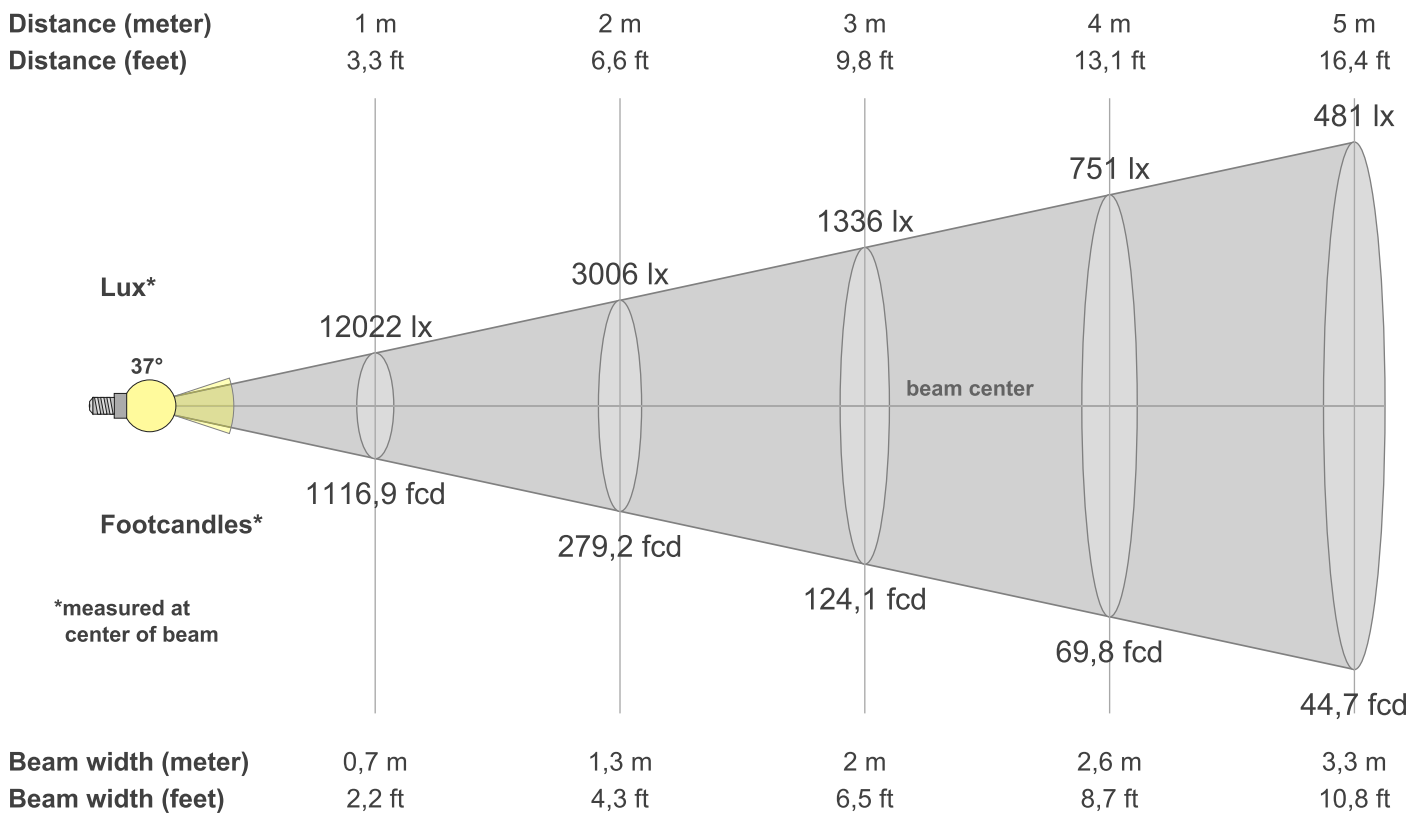

Dimmer	0-100 %
Strobe	0-20 Hz
- **Movement**

Specifications:

Pan	540°
Tilt	260°
Pan/Tilt Resolution	16-bit
- Electrical Specifications and Connections	
Power Supply	100-240 V AC 50/60 Hz
Power Consumption	375 W
Fuse	8 A
Power Connector In	Power Pro True
Power Connector Out	Power Pro True
DMX Connector	XLR 5P In/Out
DMX Connector In	XLR 5P
DMX Connector Out	XLR 5P
Data Connector	etherCON In/Out
Data Connector In	RJ45
Data Connector Out	RJ45
- Mechanical Specifications	
Length (mm)	254 mm
Width (mm)	370 mm
Height (mm)	468 mm
Weight	15,1 kg
IP Rating	IP65
Housing	Magnesium die-cast
Colour	Black
- Thermal Specifications	
Maximum Ambient Temperature	45 °C
Minimum Operating Temperature	-10 °C
- Included Items	
Included Cables	Power Pro True Cable
Included Rigging	Quick-Lock Bracket

Technical drawings:

Product Accessories:

- 41499** Quicklock Bracket
- 41549** Infinity IP Tester
- D7277** Case for 4x Furion W402 WashBeam

Measurements:

Luminous Intensity diagram - RGBW - zoom max & - RGBW - zoom min

Beam Details - RGBW - zoom max

Measurements:

Beam Details - RGBW - zoom max

Beam Illuminances from 1-20m

1m	2m	3m	4m	5m	6m	7m	8m	9m	10m	11m	12m	13m	14m	15m	16m	17m	18m	19m	20m
3,3ft	6,6ft	9,8ft	13,1ft	16,4ft	19,7ft	23ft	26,2ft	29,5ft	32,8ft	36,1ft	39,4ft	42,7ft	45,9ft	49,2ft	52,5ft	55,8ft	59,1ft	62,3ft	65,6ft
12022lx	3006lx	1336lx	751lx	481lx	334lx	245lx	188lx	148lx	120lx	99lx	83lx	71lx	61lx	53lx	47lx	42lx	37lx	33lx	30lx
1116,9fcd	279,2fcd	124,1fcd	69,8fcd	44,7fcd	31fcd	22,8fcd	17,5fcd	13,8fcd	11,2fcd	9,2fcd	7,8fcd	6,6fcd	5,7fcd	5fcd	4,4fcd	3,9fcd	3,4fcd	3,1fcd	2,8fcd