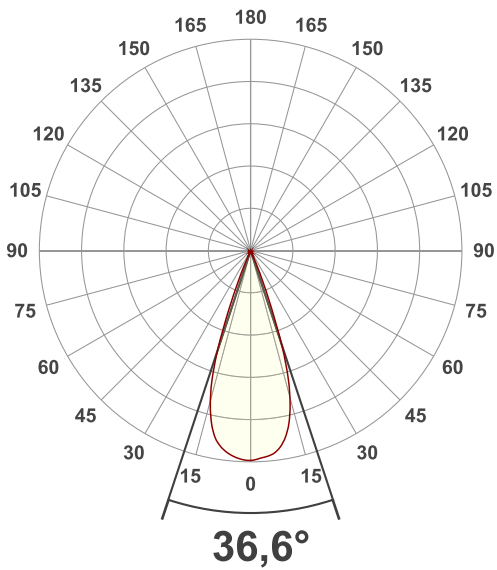

Dimmer	0-100 %
Strobe	0-20 Hz
- **Movement**

Specifications:

Pan	540°
Tilt	260°
Pan/Tilt Resolution	16-bit
- Electrical Specifications and Connections	
Power Supply	100-240 V AC 50/60 Hz
Power Consumption	375 W
Fuse	8 A
Power Connector In	Power Pro True
Power Connector Out	Power Pro True
DMX Connector	XLR 5P In/Out
DMX Connector In	XLR 5P
DMX Connector Out	XLR 5P
Data Connector	etherCON In/Out
Data Connector In	RJ45
Data Connector Out	RJ45
- Mechanical Specifications	
Length (mm)	254 mm
Width (mm)	370 mm
Height (mm)	468 mm
Weight	15,1 kg
IP Rating	IP65
Housing	Magnesium die-cast
Colour	Black
- Thermal Specifications	
Maximum Ambient Temperature	45 °C
Minimum Operating Temperature	-10 °C
- Included Items	
Included Cables	Power Pro True Cable
Included Rigging	Quick-Lock Bracket

Technical drawings:

Product Accessories:

- 41499** Quicklock Bracket
- 41549** Infinity IP Tester
- D7277** Case for 4x Furion W402 WashBeam

Measurements:

Luminous Intensity diagram - RGBW - zoom max & - RGBW - zoom min

Beam Details - RGBW - zoom max

Measurements:

Beam Details - RGBW - zoom max

Beam Illuminances from 1-20m

1m	2m	3m	4m	5m	6m	7m	8m	9m	10m	11m	12m	13m	14m	15m	16m	17m	18m	19m	20m
3,3ft	6,6ft	9,8ft	13,1ft	16,4ft	19,7ft	23ft	26,2ft	29,5ft	32,8ft	36,1ft	39,4ft	42,7ft	45,9ft	49,2ft	52,5ft	55,8ft	59,1ft	62,3ft	65,6ft
12022lx	3006lx	1336lx	751lx	481lx	334lx	245lx	188lx	148lx	120lx	99lx	83lx	71lx	61lx	53lx	47lx	42lx	37lx	33lx	30lx
1116,9fcd	279,2fcd	124,1fcd	69,8fcd	44,7fcd	31fcd	22,8fcd	17,5fcd	13,8fcd	11,2fcd	9,2fcd	7,8fcd	6,6fcd	5,7fcd	5fcd	4,4fcd	3,9fcd	3,4fcd	3,1fcd	2,8fcd

CRI - RGBW - zoom max - white mode

CRI: 79,1 (R1-R8)