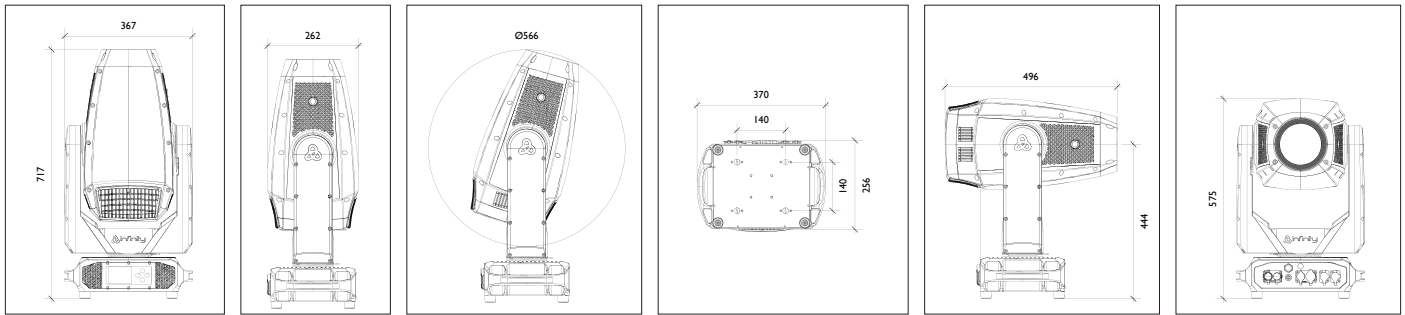

Technical drawings:

Product Accessories:

- **41499** Quicklock Bracket
- **41547** Furion S/P602 Diamond Gobo
- **41548** Furion S/P602 Bubbles Gobo
- **41549** Infinity IP Tester
- **D7280** Case for 2x Furion S602 Spot or P602 Profile