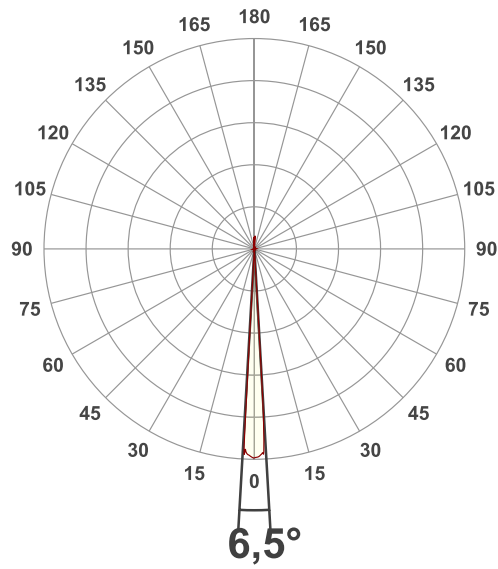

Specifications:

- **Source**

| | |
|-----------------------|----------|
| Light Source Type | LED |
| Light Source Quantity | 1 |
| Light Source Power | 600 W |
| Refresh Rate | 600 Hz |
| Refresh Rate (Max.) | 15 kHz |
| Luminous Flux (Total) | 22442 lm |
| CRI | 73 |
| CCT | 7400 K |
- **Optical**

Measurements:

Luminous Intensity diagram - zoom max & zoom min

Beam Details - zoom max

Measurements:

Beam Details - zoom max

Beam Illuminances from 1-20m

| 1m | 2m | 3m | 4m | 5m | 6m | 7m | 8m | 9m | 10m | 11m | 12m | 13m | 14m | 15m | 16m | 17m | 18m | 19m | 20m |
|-----------|-----------|----------|----------|--------|----------|---------|---------|---------|---------|---------|--------|---------|---------|---------|---------|---------|---------|---------|---------|
| 3,3ft | 6,6ft | 9,8ft | 13,1ft | 16,4ft | 19,7ft | 23ft | 26,2ft | 29,5ft | 32,8ft | 36,1ft | 39,4ft | 42,7ft | 45,9ft | 49,2ft | 52,5ft | 55,8ft | 59,1ft | 62,3ft | 65,6ft |
| 43323lx | 10831lx | 4814lx | 2708lx | 1733lx | 1203lx | 884lx | 677lx | 535lx | 433lx | 358lx | 301lx | 256lx | 221lx | 193lx | 169lx | 150lx | 134lx | 120lx | 108lx |
| 4024,9fcd | 1006,2fcd | 447,2fcd | 251,6fcd | 161fcd | 111,8fcd | 82,1fcd | 62,9fcd | 49,7fcd | 40,2fcd | 33,3fcd | 28fcd | 23,8fcd | 20,5fcd | 17,9fcd | 15,7fcd | 13,9fcd | 12,4fcd | 11,1fcd | 10,1fcd |

CRI - zoom max

CRI: 73,0 (R1-R8)