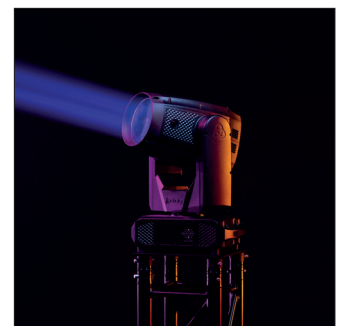

41430 Infinity Furion B402 Beam

310 W Beam Moving Head - IP65

The Furion B402 Beam is a lightweight, IP65-rated moving head that packs a fiery punch. Thanks to its 310 W discharge lamp, precise 0.6° beam angle and large front lens, it delivers focused effects without light spillage. This makes it ideal for larger concerts, theatrical productions, live events and more.

This powerful fixture boasts a colour wheel offering 14 majestic colours, plus an open position, and a static gobo wheel with 17 gobos. These features expand the creative possibilities by allowing users to add enchanting gobo effects to colourful, narrow beams.

Enhancing its dynamic capabilities are rotating 5-facet linear and 8-facet circular prisms, which can be overlaid for soaring visual effects. Additionally, a frost filter softens the beam's edges, adding versatility for different lighting atmospheres.

With fast, seamless movements, a bright, tight beam and a hoard of built-in effects, the Furion B402 Beam is an outstanding light fixture that delivers dynamic beam effects wherever they're needed.

Special features: