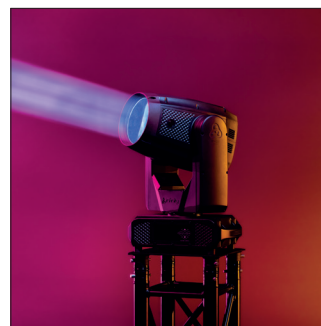

41430 Infinity Furion B402 Beam

310 W Beam Moving Head - IP65

The Furion B402 Beam is a lightweight, IP65-rated moving head that packs a fiery punch. Thanks to its 310 W discharge lamp, precise 0.6° beam angle and large front lens, it delivers focused effects without light spillage. This makes it ideal for larger concerts, theatrical productions, live events and more.

Enhancing its dynamic capabilities are rotating 5-facet linear and 8-facet circular prisms, which can be overlaid for soaring visual effects. Additionally, a frost filter softens the beam's edges, adding versatility for different lighting atmospheres.

With fast, seamless movements, a bright, tight beam and a hoard of built-in effects, the Furion B402 Beam is an outstanding light fixture that delivers dynamic beam effects wherever they're needed.

Special features:

- Colour wheel with 14 colours + open and static gobo wheel with 17 gobos
- Rotating 5-facet linear and 8-facet circular prisms with overlay for creative visual effects
- Lightweight and sturdy IP65-rated magnesium/aluminium housing
- Tight beam angle and large front lens for focused effects with no light spillage
- Light frost for soft, rounded edge