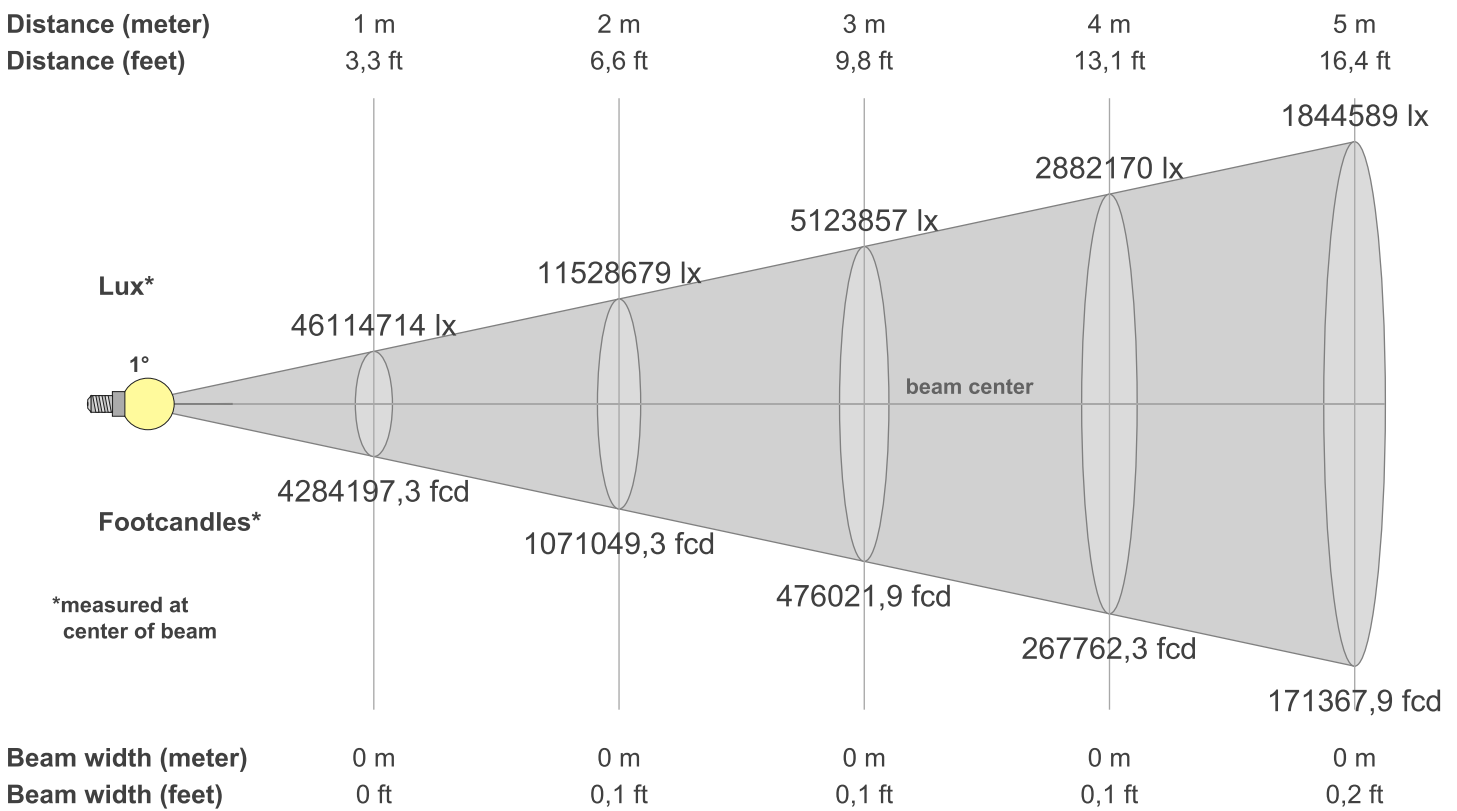

Specifications:

- **Source**

Light Source Type	Discharge
Light Source Quantity	1
Light Source Power	310 W
Life Expectancy	3000 h
Illuminance @ 5 m	1.844.589 lx
Luminous Flux (Total)	33344 lm
CRI	76,2
CCT	6900K

- Mechanical Specifications

Length (mm)	256 mm
Width (mm)	370 mm
Height (mm)	591 mm
Weight	20 kg
IP Rating	IP65
Housing	Magnesium die-cast
Colour	Black

- Product Properties

Cooling	Forced Convection
---------	-------------------

Product Accessories:

41499 Quicklock Bracket

41549 Infinity IP Tester

81019 Ushio NSL300

D7275 Case for 4x Furion B402 Beam

Measurements:

Luminous Intensity diagram

Beam Details

Measurements:

Beam Details

Beam Illuminances from 1-20m

1m	2m	3m	4m	5m	6m	7m	8m	9m	10m	11m	12m	13m	14m	15m	16m	17m	18m	19m	20m
3,3ft	6,6ft	9,8ft	13,1ft	16,4ft	19,7ft	23ft	26,2ft	29,5ft	32,8ft	36,1ft	39,4ft	42,7ft	45,9ft	49,2ft	52,5ft	55,8ft	59,1ft	62,3ft	65,6ft
461147lx	1152867lx	5123857lx	2882170lx	1844589lx	1280964lx	941117lx	720542lx	569317lx	461147lx	381113lx	320241lx	272868lx	235279lx	204954lx	180136lx	159566lx	142329lx	127742lx	115287lx
4284197,3 fcd	1071049,3 fcd	476021,9f cd	267762,3f cd	171367,9f cd	119005,5f cd	87432,6fc d	66940,6fc d	52891,3fc d	42842fcd	35406,6fc d	29751,4fc d	25350,3fc d	21858,1fc d	19040,9fc d	16735,1fc d	14824,2fc d	13222,8fc d	11867,6fc d	10710,5fc d