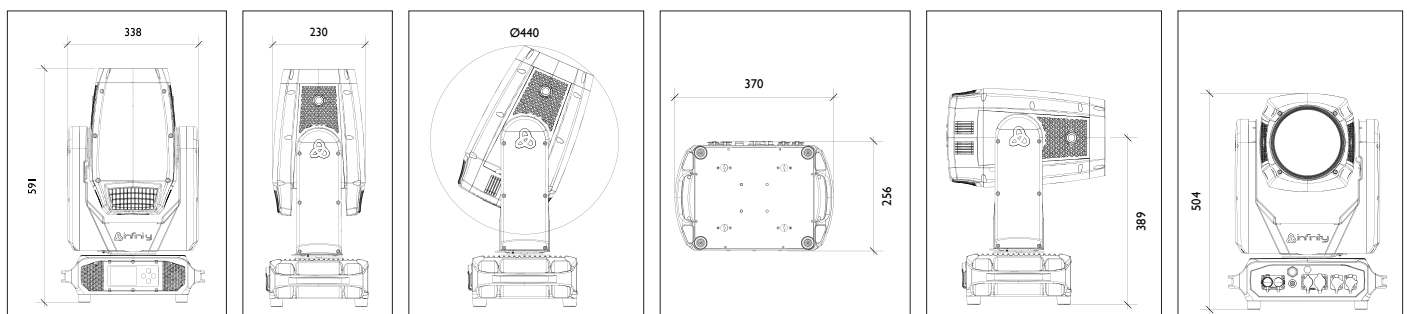

Specifications:

- Electrical Specifications and Connections

Power Supply	100-240 V AC 50/60 Hz
Power Consumption	445 W
Fuse	8 A
Power Connector In	Power Pro True
Power Connector Out	Power Pro True
DMX Connector	XLR 5P In/Out
DMX Connector In	XLR 5P
DMX Connector Out	XLR 5P
Data Connector	etherCON In/Out
Data Connector In	RJ45
Data Connector Out	RJ45

- Mechanical Specifications

Length (mm)	256 mm
Width (mm)	370 mm
Height (mm)	591 mm
Weight	20 kg
IP Rating	IP65
Housing	Magnesium die-cast
Colour	Black

- Product Properties

Cooling	Forced Convection

- Thermal Specifications

Maximum Ambient Temperature	45 °C
Minimum Operating Temperature	-10 °C

- Included Items

Included Cables	Power Pro True Cable
Included Rigging	Quick-Lock Bracket

Technical drawings:

Product Accessories:

41499 Quicklock Bracket

41549 Infinity IP Tester

81019 Ushio NSL300

D7275 Case for 4x Furion B402 Beam