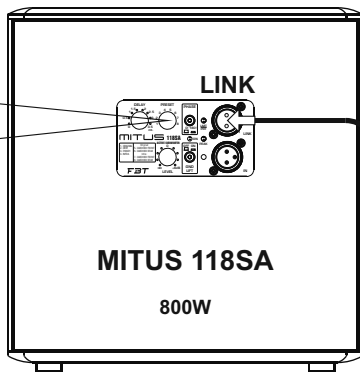

OUTDOOR USE

LEFT SIDE

4 x MITUS 212FSA + 16 x MITUS 206LA + 6 x MITUS 118SA

17.600W continuous power
148,5dB @1mt
110dB @80mt
3200mq. with 10.000 people

OUTDOOR USE

LEFT SIDE

16 x MITUS 206LA + 8 x MITUS 118SA