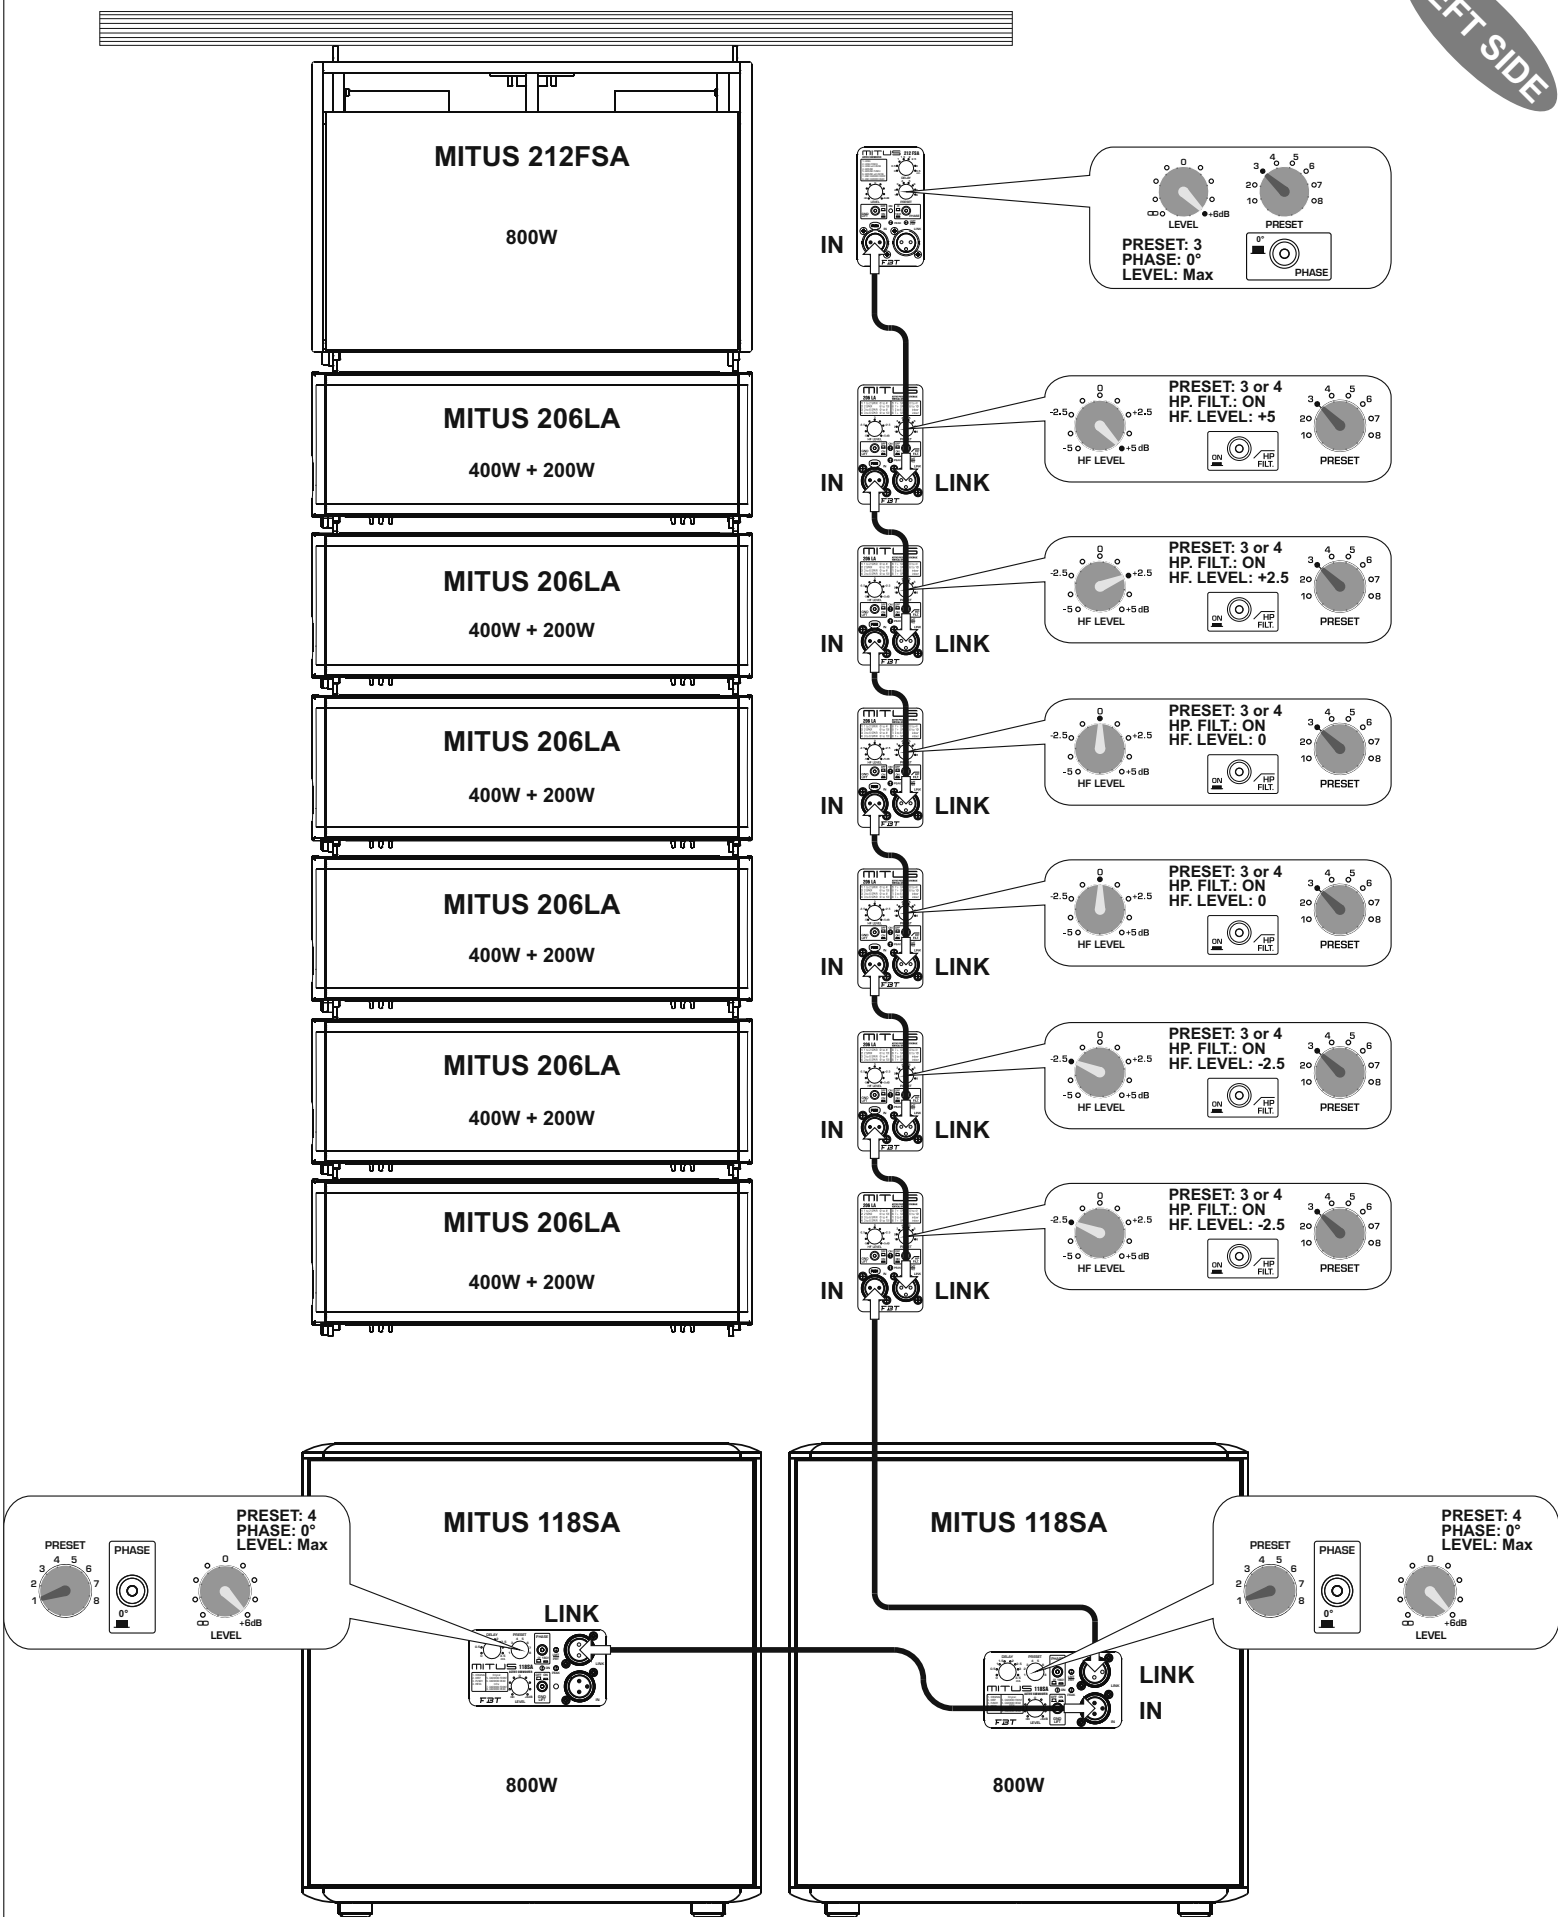

OUTDOOR USE

LEFT SIDE

4 x MITUS 212FSA + 16 x MITUS 206LA + 6 x MITUS 118SA

17.600W continuous power
148,5dB @1mt
110dB @80mt
3200mq. with 10.000 people

OUTDOOR USE

LEFT SIDE

16 x MITUS 206LA + 8 x MITUS 118SA