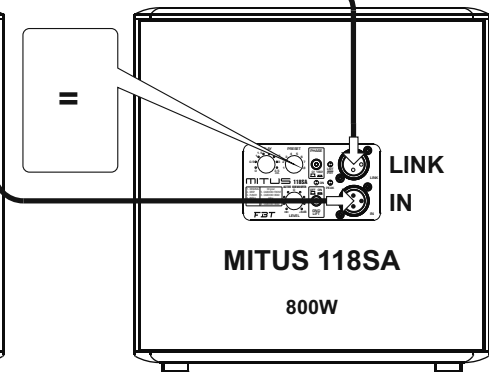

OUTDOOR USE

LEFT SIDE

4 x MITUS 212FSA + 16 x MITUS 206LA + 6 x MITUS 118SA

17.600W continuous power
148,5dB @1mt
110dB @80mt
3200mq. with 10.000 people

OUTDOOR USE

LEFT SIDE

16 x MITUS 206LA + 8 x MITUS 118SA