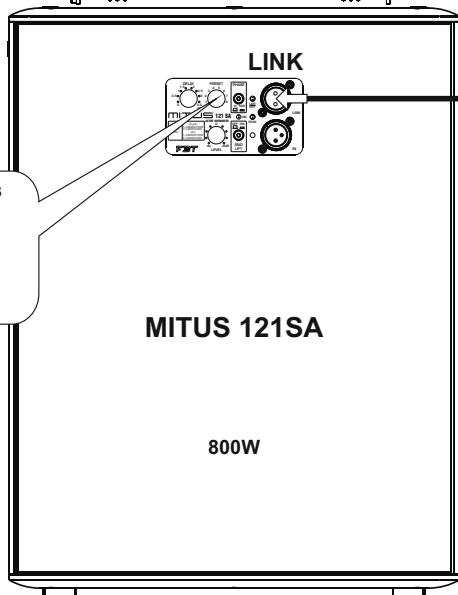

12 x MITUS 206LA + 4 x MITUS 121SA

10.400W continuous power
146dB @1mt
110dB @60mt
1800mq. with 5000 people

INDOOR USE

LEFT SIDE