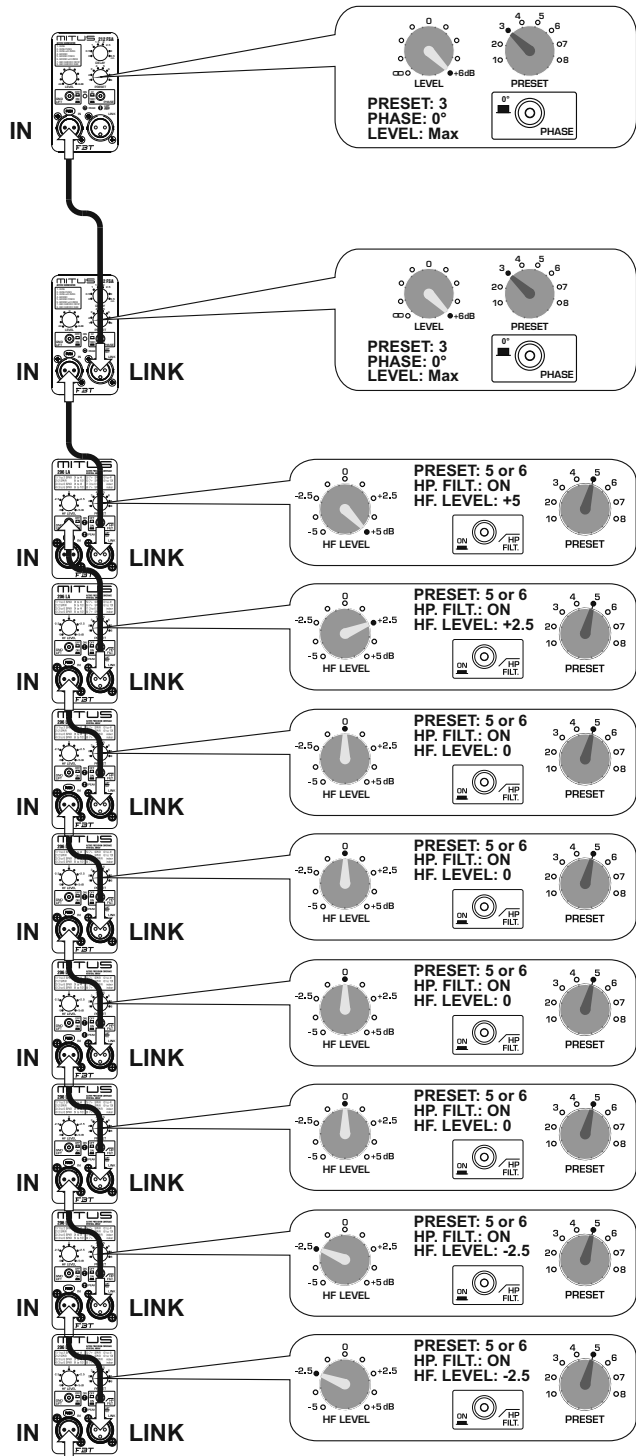

OUTDOOR USE

LEFT SIDE

4 x MITUS 212FSA + 16 x MITUS 206LA + 6 x MITUS 118SA

17.600W continuous power
148,5dB @1mt
110dB @80mt
3200mq. with 10.000 people

OUTDOOR USE

LEFT SIDE

16 x MITUS 206LA + 8 x MITUS 118SA