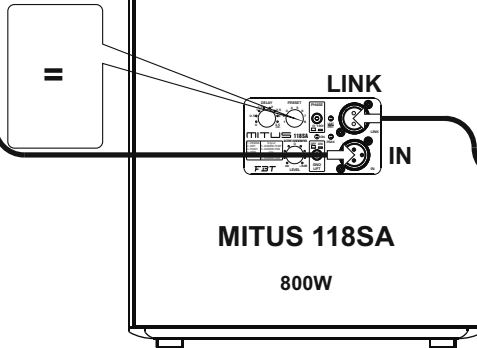

OUTDOOR USE

LEFT SIDE

4 x MITUS 212FSA + 16 x MITUS 206LA + 6 x MITUS 118SA

17.600W continuous power
148,5dB @1mt
110dB @80mt
3200mq. with 10.000 people

OUTDOOR USE

LEFT SIDE

16 x MITUS 206LA + 8 x MITUS 118SA