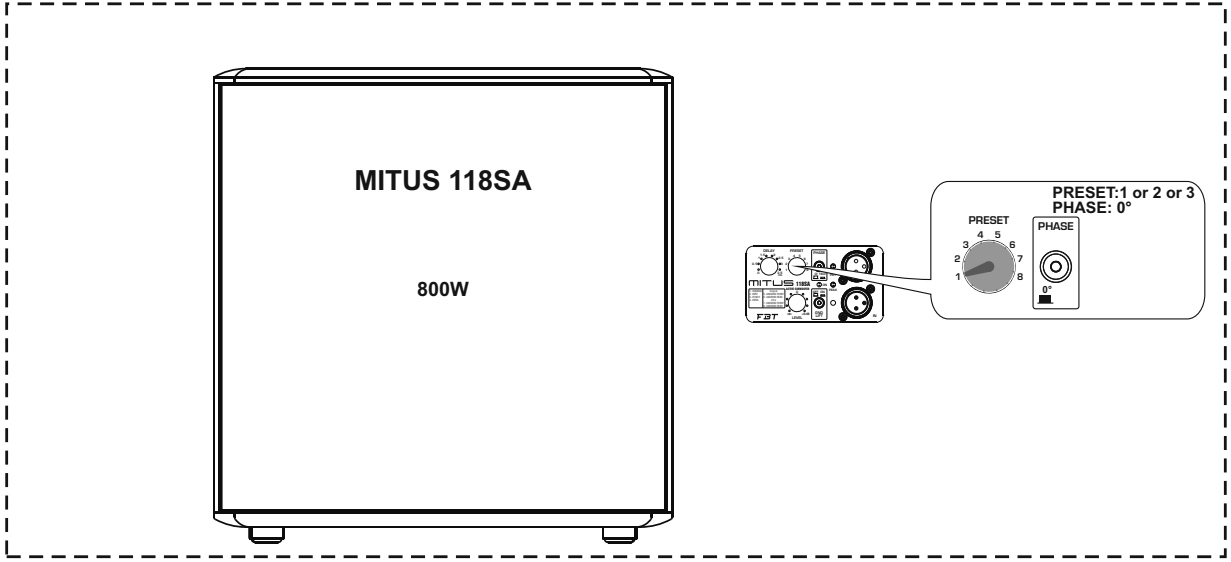

4 x MITUS 206LA + 2 x MITUS 212FSA or MITUS 118SA

4000W continuous power
136dB @1mt
110dB @22mt
250mq. with 750 people

INDOOR USE

LEFT SIDE

or