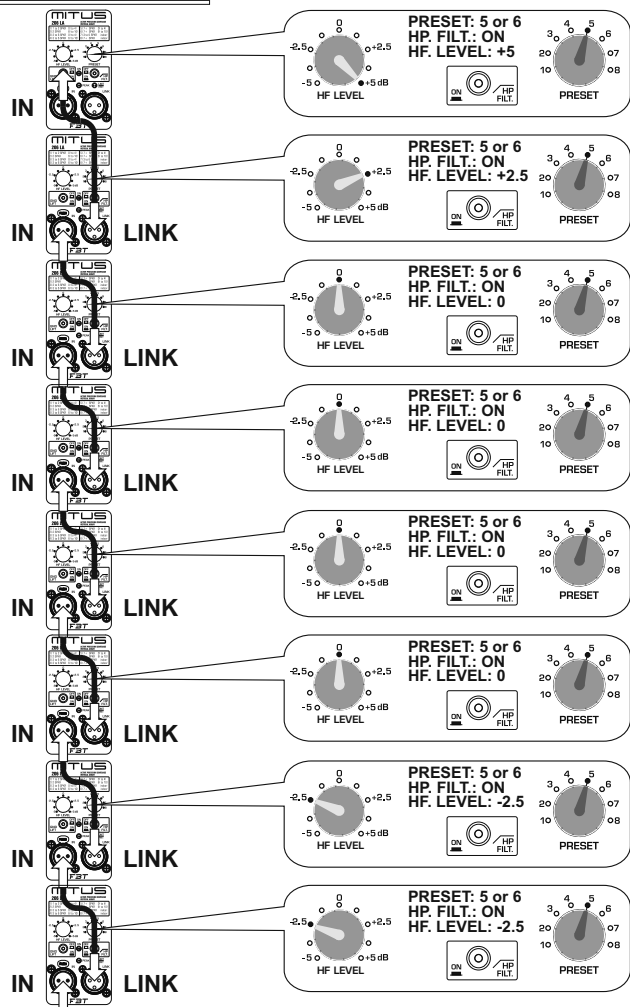

16.000W continuous power

148dB @1mt

110dB @80mt

3000mq. with 9500 people

OUTDOOR USE

LEFT SIDE

4 x MITUS 212FSA + 24 x MITUS 206LA +
8 x MITUS 118SA + 4 x MITUS 121SA

27.200W continuous power
150dB @1mt
110dB @100mt
5000mq. with 15000 people

OUTDOOR USE

LEFT SIDE