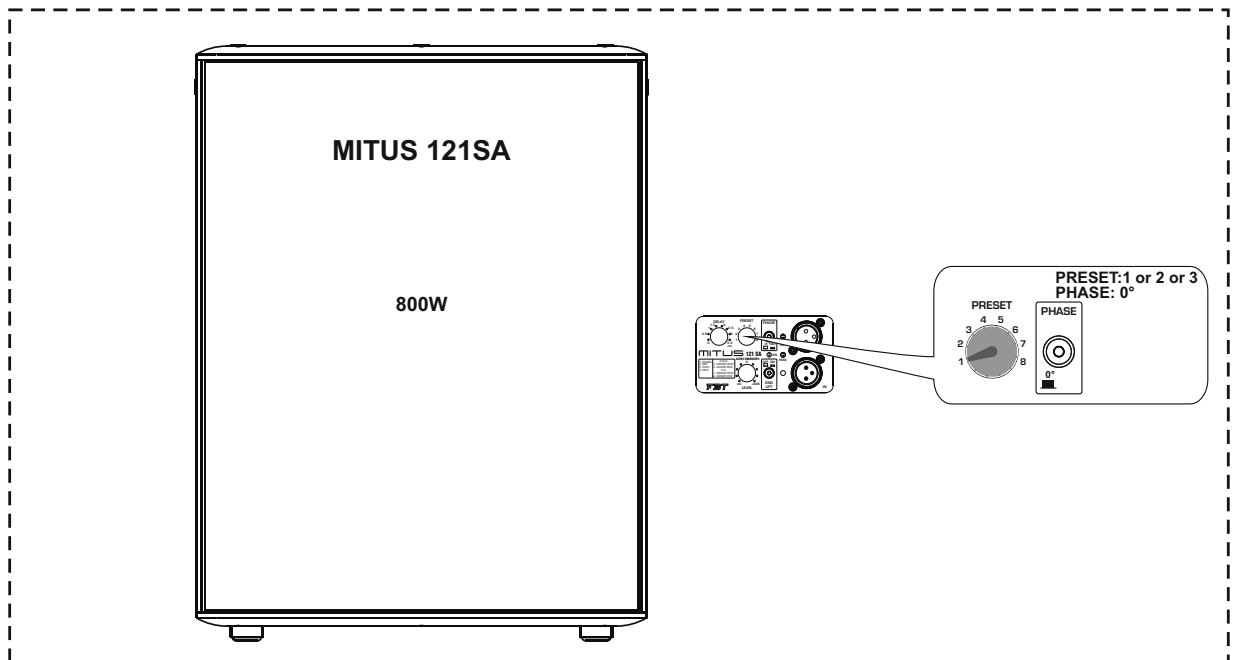

8 x MITUS 206LA + 2 x MITUS 118SA or MITUS 121SA

6400W continuous power
142dB @1mt
110dB @40mt
800mq. with 2000 people

INDOOR USE

LEFT SIDE

or