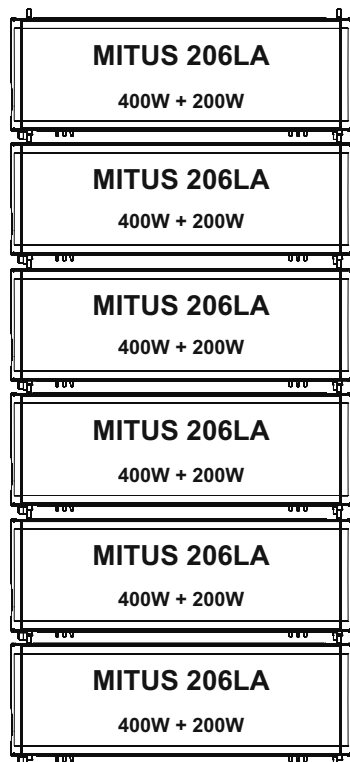

INDOOR USE

LEFT SIDE

or

8 x MITUS 206LA + 2 x MITUS 118SA or MITUS 121SA

6400W continuous power
142dB @1mt
110dB @40mt
800mq. with 2000 people

INDOOR USE

LEFT SIDE

12 x MITUS 206LA + 4 x MITUS 121SA

10.400W continuous power
146dB @1mt
110dB @60mt
1800mq. with 5000 people

INDOOR USE

LEFT SIDE

2 x MITUS 212FSA + 12 x MITUS 206LA + 4 x MITUS 118SA

12.000W continuous power
146dB @1mt
110dB @60mt
1800mq. with 5000 people