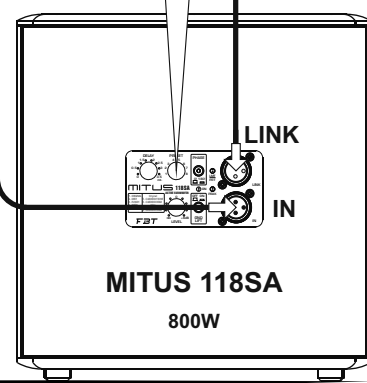

16.000W continuous power

148dB @1mt

110dB @80mt

3000mq. with 9500 people

OUTDOOR USE

LEFT SIDE

4 x MITUS 212FSA + 24 x MITUS 206LA +
8 x MITUS 118SA + 4 x MITUS 121SA

27.200W continuous power
150dB @1mt
110dB @100mt
5000mq. with 15000 people