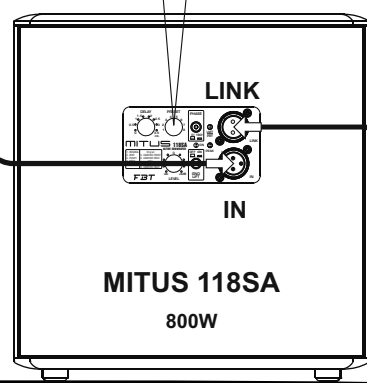

16.000W continuous power

148dB @1mt

110dB @80mt

3000mq. with 9500 people

OUTDOOR USE

LEFT SIDE

4 x MITUS 212FSA + 24 x MITUS 206LA +
8 x MITUS 118SA + 4 x MITUS 121SA

27.200W continuous power
150dB @1mt
110dB @100mt
5000mq. with 15000 people