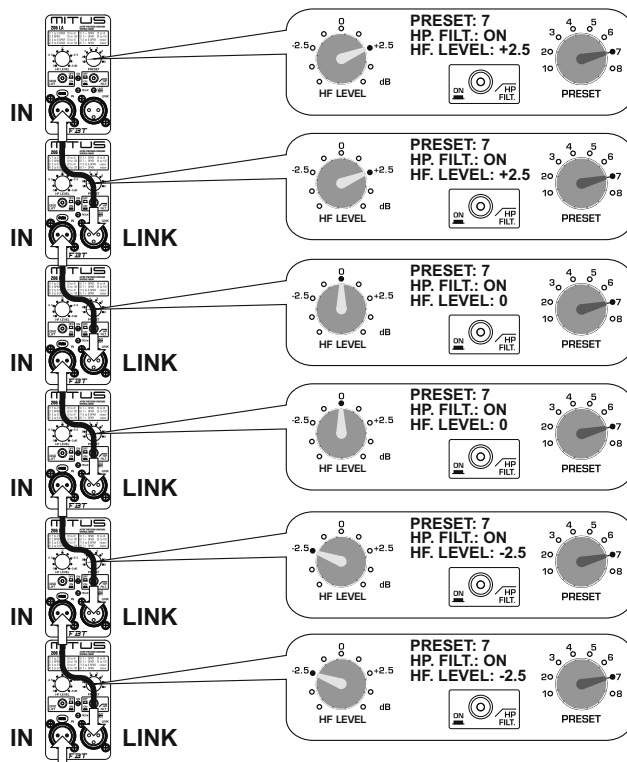

12 x MITUS 206LA + 4 x MITUS 121SA

10.400W continuous power
146dB @1mt
110dB @60mt
1800mq. with 5000 people

INDOOR USE

LEFT SIDE