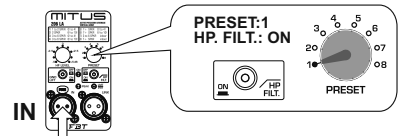

4 x MITUS 206LA + 2 x MITUS 212FSA or MITUS 118SA

4000W continuous power
136dB @1mt
110dB @22mt
250mq. with 750 people

INDOOR USE

LEFT SIDE

or

8 x MITUS 206LA + 2 x MITUS 118SA or MITUS 121SA

6400W continuous power
142dB @1mt
110dB @40mt
800mq. with 2000 people

INDOOR USE

LEFT SIDE

or

8 x MITUS 206LA + 2 x MITUS 118SA or MITUS 121SA

6400W continuous power
142dB @1mt
110dB @40mt
800mq. with 2000 people

INDOOR USE

LEFT SIDE

12 x MITUS 206LA + 4 x MITUS 121SA