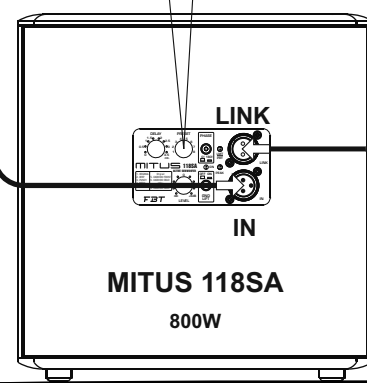

16.000W continuous power

148dB @1mt

110dB @80mt

3000mq. with 9500 people

OUTDOOR USE

LEFT SIDE

4 x MITUS 212FSA + 24 x MITUS 206LA +
8 x MITUS 118SA + 4 x MITUS 121SA

27.200W continuous power
150dB @1mt
110dB @100mt
5000mq. with 15000 people