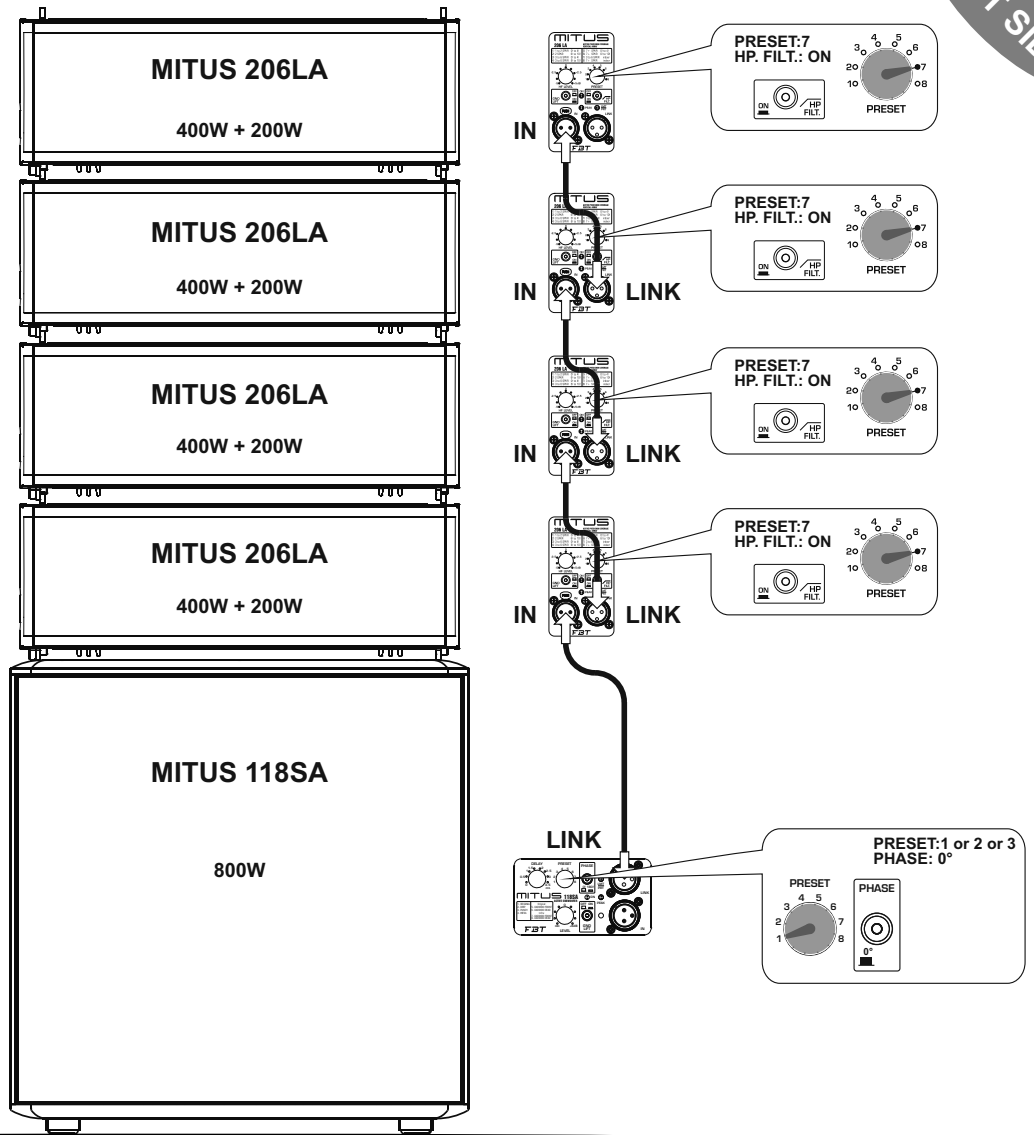

4 x MITUS 206LA + 2 x MITUS 212FSA or MITUS 118SA

4000W continuous power
136dB @1mt
110dB @22mt
250mq. with 750 people

INDOOR USE

LEFT SIDE

or

8 x MITUS 206LA + 2 x MITUS 118SA or MITUS 121SA

6400W continuous power
142dB @1mt
110dB @40mt
800mq. with 2000 people

INDOOR USE

LEFT SIDE

or

8 x MITUS 206LA + 2 x MITUS 118SA or MITUS 121SA

6400W continuous power
142dB @1mt
110dB @40mt
800mq. with 2000 people

INDOOR USE

LEFT SIDE

12 x MITUS 206LA + 4 x MITUS 121SA