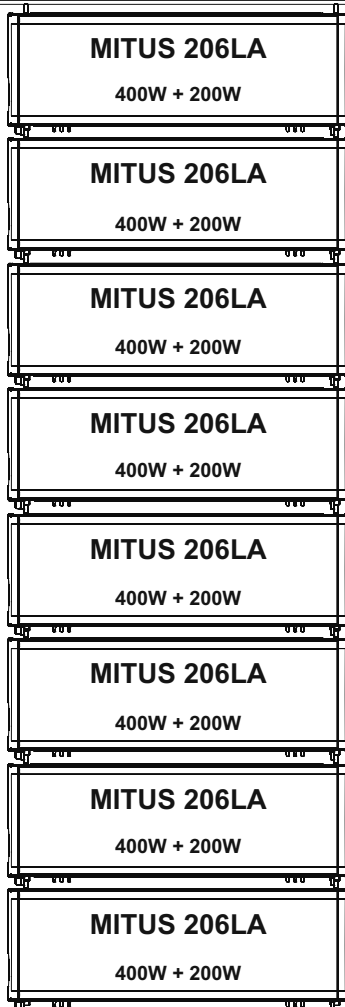

16.000W continuous power

148dB @1mt

110dB @80mt

3000mq. with 9500 people

OUTDOOR USE

LEFT SIDE

4 x MITUS 212FSA + 24 x MITUS 206LA +
8 x MITUS 118SA + 4 x MITUS 121SA

27.200W continuous power
150dB @1mt
110dB @100mt
5000mq. with 15000 people