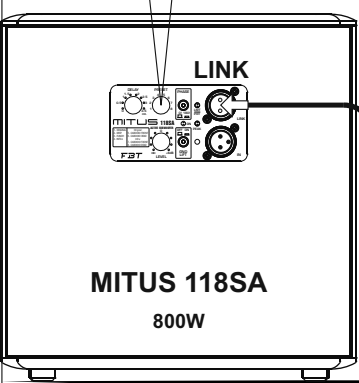

16.000W continuous power

148dB @1mt

110dB @80mt

3000mq. with 9500 people

OUTDOOR USE

LEFT SIDE

4 x MITUS 212FSA + 24 x MITUS 206LA +
8 x MITUS 118SA + 4 x MITUS 121SA

27.200W continuous power
150dB @1mt
110dB @100mt
5000mq. with 15000 people