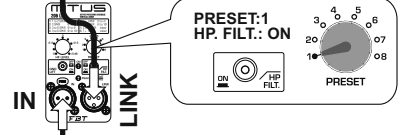

4 x MITUS 206LA + 2 x MITUS 212FSA or MITUS 118SA

4000W continuous power
136dB @1mt
110dB @22mt
250mq. with 750 people

INDOOR USE

LEFT SIDE

or

8 x MITUS 206LA + 2 x MITUS 118SA or MITUS 121SA

6400W continuous power
142dB @1mt
110dB @40mt
800mq. with 2000 people