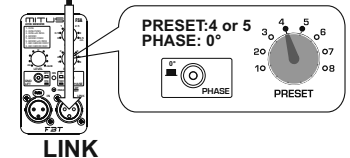

4 x MITUS 206LA + 2 x MITUS 212FSA or MITUS 118SA

4000W continuous power
136dB @1mt
110dB @22mt
250mq. with 750 people

INDOOR USE

LEFT SIDE

or

8 x MITUS 206LA + 2 x MITUS 118SA or MITUS 121SA

6400W continuous power
142dB @1mt
110dB @40mt
800mq. with 2000 people