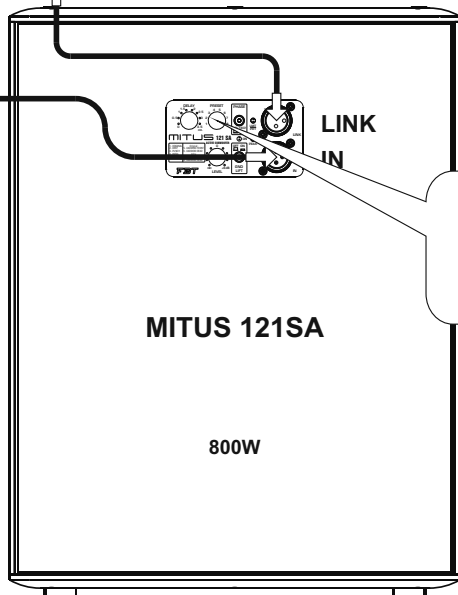

12 x MITUS 206LA + 4 x MITUS 121SA

10.400W continuous power
146dB @1mt
110dB @60mt
1800mq. with 5000 people

INDOOR USE

LEFT SIDE