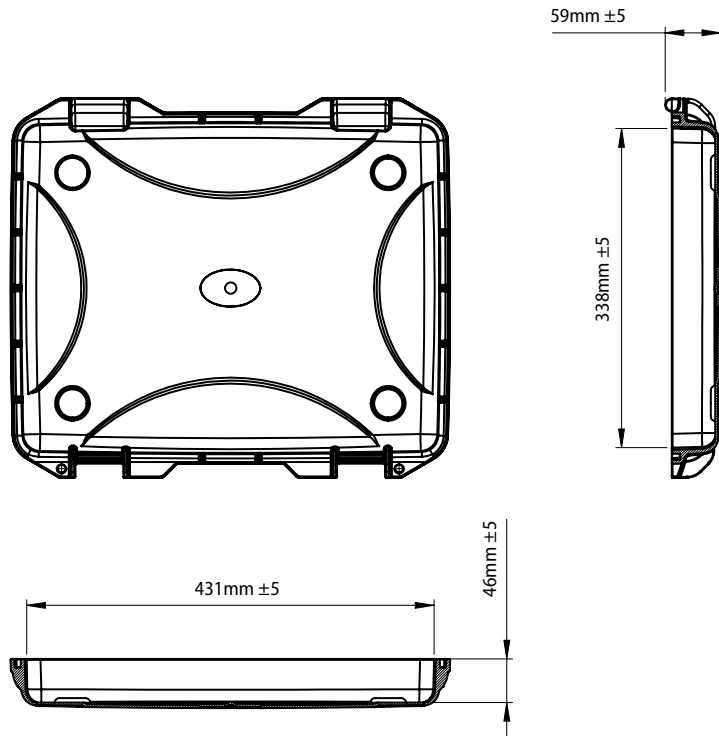

Product Details

Brand: Elumen8

Product name: Rock Box 12 Truss Conical Case

Order code: ELUM521

Product Details

Brand: Elumen8

Product name: Rock Box 12 Truss Conical Case

Order code: ELUM521