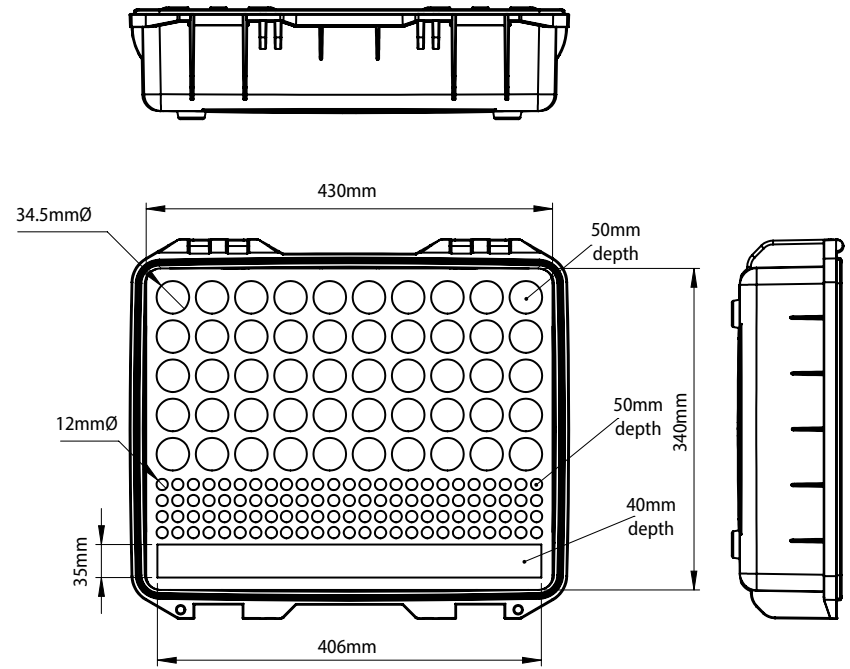

Product Details

Brand: Elumen8

Product name: Rock Box 12 Truss Conical Case

Order code: ELUM521

Product Details

Brand: Elumen8

Product name: Rock Box 12 Truss Conical Case

Order code: ELUM521