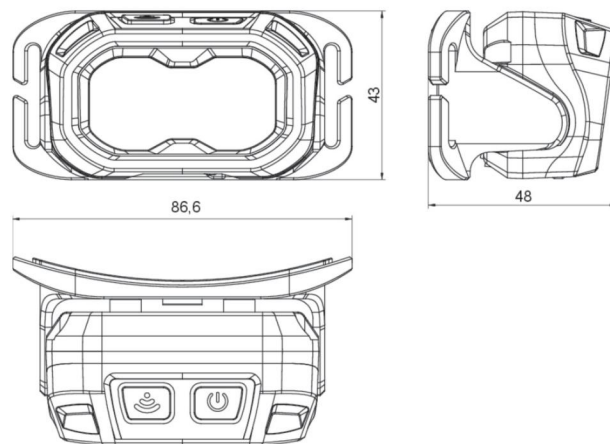

article#	720800
article description	PCE headlight S800/2.000mAh USB-C
description long	LED headlight S800 with head band powerful, with sensor function for touch-free switching on and off, 36° swivelling, non-slip headband, additionally with red LED Luminous flux: 200/500/800 Lumen Battery: Li-Ion 3,7V / 2000mAh Lighting time (max.): 8h Protection class/grade: IPX6/IK07 incl. charging cable USB A to USB-C
GTIN (EAN)	9003399559303
country of origin	CN
customs number	85131000
net weight	0.130 kg
packaging quantity	1
minimum order quantity	1

ETIM 9.0	EC000987
Model	Headlight
Battery type	Built-in battery
Number of batteries	1
Rechargeable	True
Lamp type	LED not exchangeable
Luminous flux adjustable	Positions
Luminous flux	5 – 800 lm
Colour housing	Black
Material	Plastic
Length	82 mm
Weight total	126 g
Degree of protection (IP)	IPX6

<https://www.pceelectric.at/shop/en/?func=detail&artnr=720800>