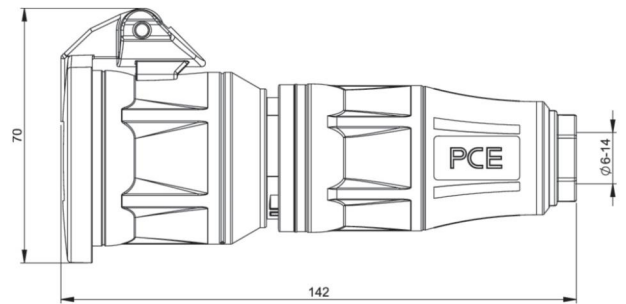

article#	25712-sr
article description	Safety connector lid nat IP54 red series TopTaurus2
description long	Safety connector series TopTaurus2 with hinged lid color: black-red, material: PA6 2-component rubberized screwless quick lock system for housing cover and strain relief earthing system: Austrian/German 16A/ 250V AC / 3p (2P+E), protection rating: IP54
GTIN (EAN)	9003399454790
country of origin	AT
customs number	85366990
net weight	0.132 kg
packaging quantity	10
minimum order quantity	10

ETIM 9.0	EC001327
Model	Coupler CEE 7/3 (Typ F)
Material	Plastic
For heavy conditions according to VDE	True
Degree of protection (IP)	IP54
Insert direction	Straight
Connection system	Screwed terminal
Colour	Red
Number of poles	3
Nominal voltage	250 V
Nominal current	16 A

K (cable Ø)	6-14 mm
SW	21 mm
wire flexible	1-2,5 mm ²
contact screws	80 Ncm
strain relief	400 Ncm
dismantling length	30 mm
stripping length	7 mm

<https://www.pcelectric.at/shop/en/?func=detail&artnr=25712-sr>